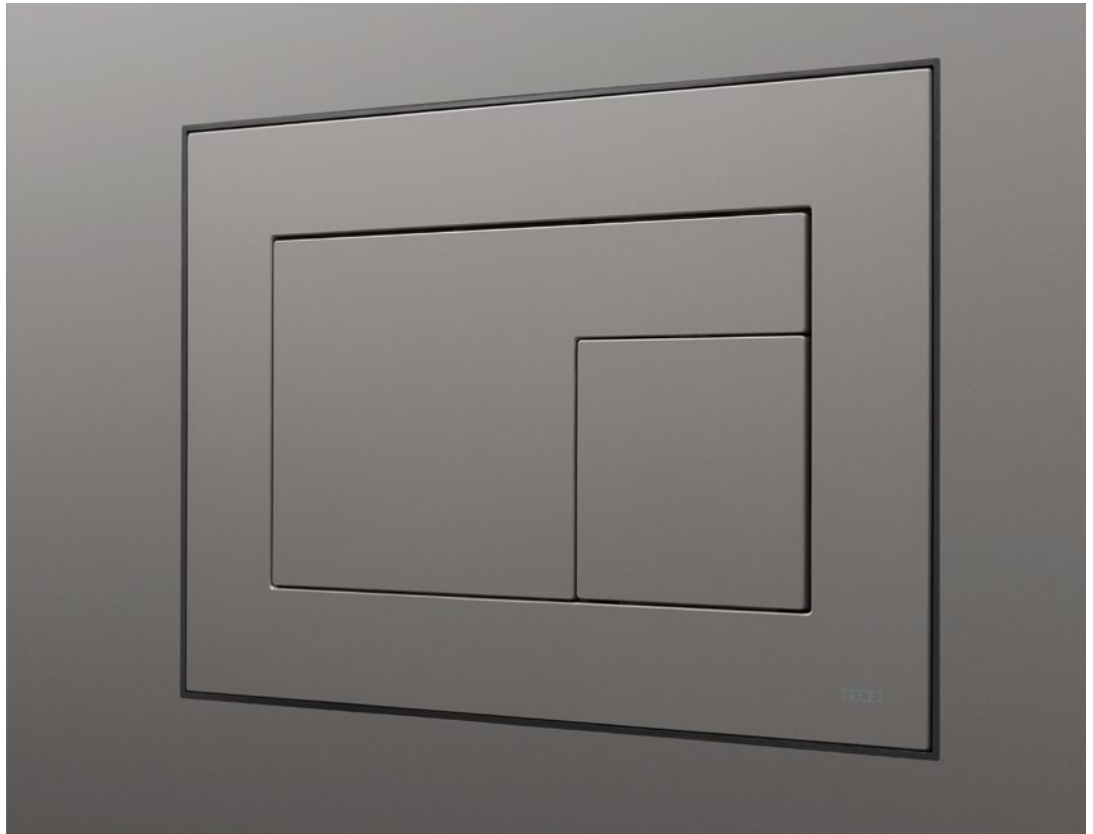

## Harmonious

Conventionally installed, TECEvelvet is set a maximum of five millimetres in front of the wall. With flush-mounted assembly, only an additional gap separates it optically from its surroundings. Particularly effective when installed in wall cladding of the same colour and material with FENIX NTM®.