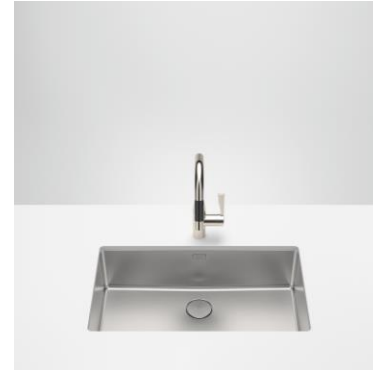

Design

The sinks have an attractive design with 15mm edge and bottom radii and a soft brushing structure created by a brushing with natural sisal fibers.

Product Types

Installation Mode

Under-mounted sink

1mm thickness of the steel

Innovative, covered drain system

Noise protection mats

Product Portfolio – Sinks

Single Bowl Sink
400 x 400mm

Under-mounted
38400004-86

Single Bowl Sink
450 x 400mm

Under-mounted
39450004-86

Single Bowl Sink
500 x 400mm

Under-mounted
38500004-86

Single Bowl Sink
550 x 400mm

Under-mounted
38550004-86

Single Bowl Sink
710 x 400mm

Under-mounted
38710004-86

Double Bowl Sink
2* 400 x 400mm

Under-mounted
38240004-86