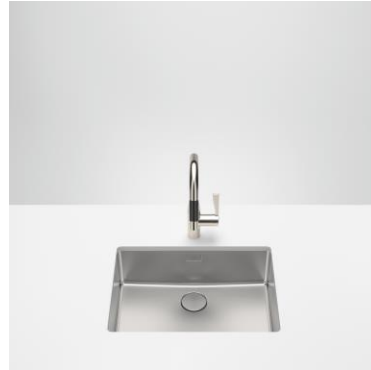

Design

The sinks have an attractive design with 15mm edge and bottom radii and a soft brushing structure created by a brushing with natural sisal fibers.

Product Types

Installation Mode

Under-mounted sink

Top-mounted sink

Operating Mode

Electronic drain system

Product Details

15mm radii in the edges and on the bottom

Easy cleaning due to the radii

Soft brushing structure for ideal drainage

Covered overflow

1mm thickness of the steel

Innovative, covered drain system

Noise protection mats

Product Portfolio – Sinks

Single Bowl Sink
400 x 400mm

Under-mounted
38400004-86

Single Bowl Sink
450 x 400mm

Under-mounted
39450004-86

Single Bowl Sink
500 x 400mm

Under-mounted
38500004-86

Single Bowl Sink
550 x 400mm

Under-mounted
38550004-86

Single Bowl Sink
710 x 400mm

Under-mounted
38710004-86

Double Bowl Sink
2* 400 x 400mm

Under-mounted
38240004-86