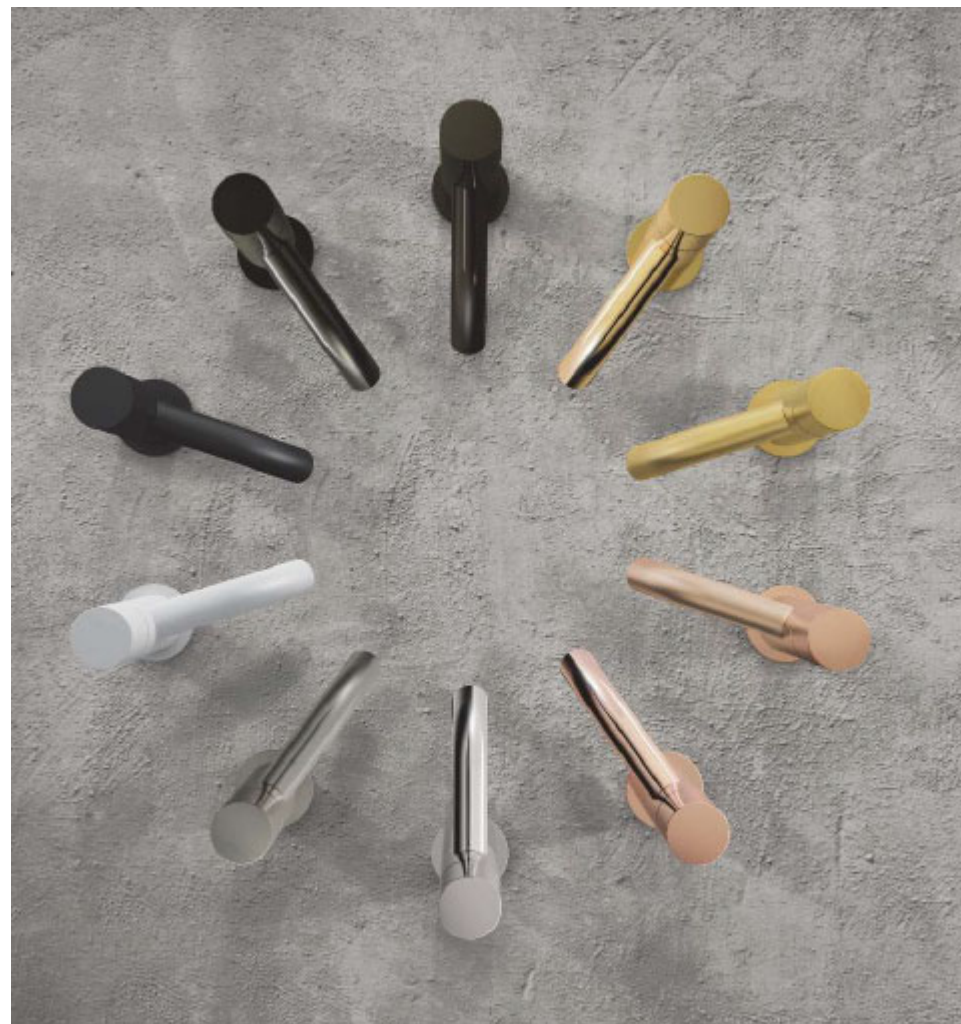

NOVÉ SLOŽENÍ BAREVNÝCH KOLEKCÍ 2023

	CR	Chrome / Cromato
	NM	Matte black / Nero opaco
	BM	Matte white / Bianco opaco
	AC	Steel / Acciaio
	KM	Metallic black / Nero metallizzato
	KMB	Black bronze / Nero bronzato
	OR	Gold 24k / Oro 24k
	OM	Matte gold 24k / Oro opaco 24k
	OP	Rose gold 24k / Oro rosa 24k
	OPM	Matt rose gold 24k / Oro rosa opaco 24k
	LV	Aged brass / Ottone invecchiato
	LM	Matt aged brass / Ottone invecchiato opaco