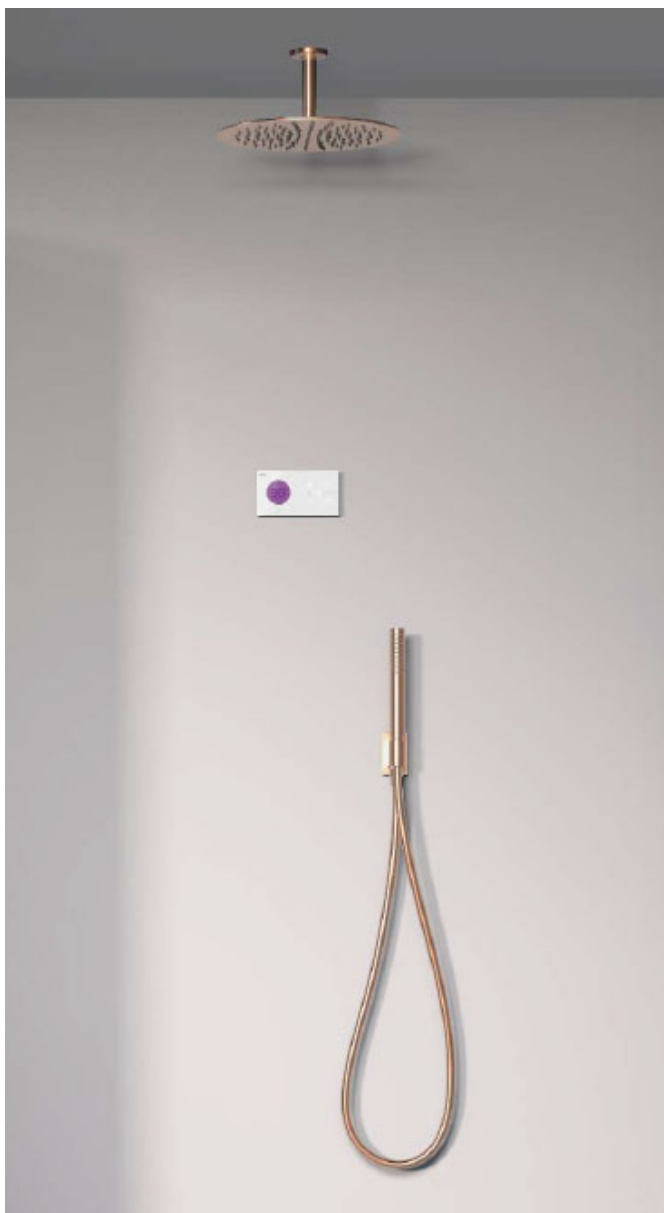

134123

178,00

SELECTION = světle modrý odstín ceníku

- **FLAT**
- **CANIGÓ PLUS**
- **CANIGÓ**
- **BASE PLUS**
- **BASE**
- **ESE-23**

UNIVERZÁLNÍ Rapid box – CENA !

Concealed 1-way Rapid-box with single-handle mixer tap for shower

Scatola da incasso a 1 via Rapid-box con miscelatore monocomando per doccia

SHOWER TECHNOLOGY 2023 = VÍCE MOŽNOSTÍ

Shower Technology Blue Edition 2-way concealed electronic thermostatic shower tap kit

- Electronic control included with Schlüter anti-moisture seals.
- Electronic thermostatic control box included (2-way).
- Wall-mounted arm with stainless steel shower head: ϕ 300 mm.
- Wall-mounted support for hand shower with water supply.
- Anti-limescale brass hand shower.
- Satin hose.