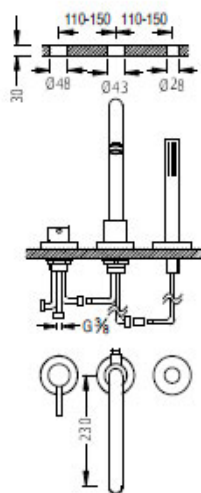

BATH TAPS / RUBINETTI PER VASCA

Single-handle bath edge mixer tap

- Inverter integrated into the bath spout
- Anti-limescale brass hand shower.
- Water flow: 3 bar - 14 l/min.
- Optional tank kit not included ref.: 162245.