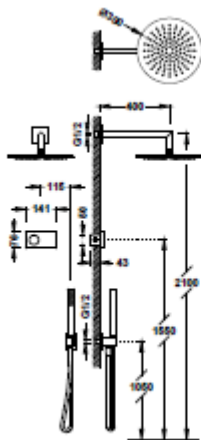

181113 185,00

Vestavné zdivo/sadrokarton

Concealed single-handle toilet mixer tap with shower
With cold or hot water. Hand shower with 5 l/min limiter coupling and non-drip system. Fixed support for hand shower for installation on right or left. Satin hose.
Miscelatore monocomando con doccia per wc
Con acqua fredda o calda. Doccino con limitatore a 5 l/min. e sistema antigoccia. Supporto fisso per doccia installabile a destra o a sinistra. Flessibile satinato.

134123

178,00

SELECTION = světle modrý odstín ceníku

- **FLAT**
- **CANIGÓ PLUS**
- **CANIGÓ**
- **BASE PLUS**
- **BASE**
- **ESE-23**

UNIVERZÁLNÍ Rapid box – CENA !

Concealed 1-way Rapid-box with single-handle mixer tap for shower

Scatola da incasso a 1 via Rapid-box con miscelatore monocomando per doccia

SHOWER TECHNOLOGY 2023 = VÍCE MOŽNOSTÍ

Shower Technology Blue Edition 2-way concealed electronic thermostatic shower tap kit

- Electronic control included with Schlüter anti-moisture seals.
- Electronic thermostatic control box included (2-way).
- Wall-mounted arm with stainless steel shower head: ϕ 300 mm.
- Wall-mounted support for hand shower with water supply.
- Anti-limescale brass hand shower.
- Satin hose.