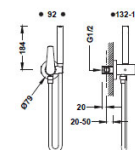

28112301 180,00

28112301NM 279,00

28112301AC 279,00

9134091