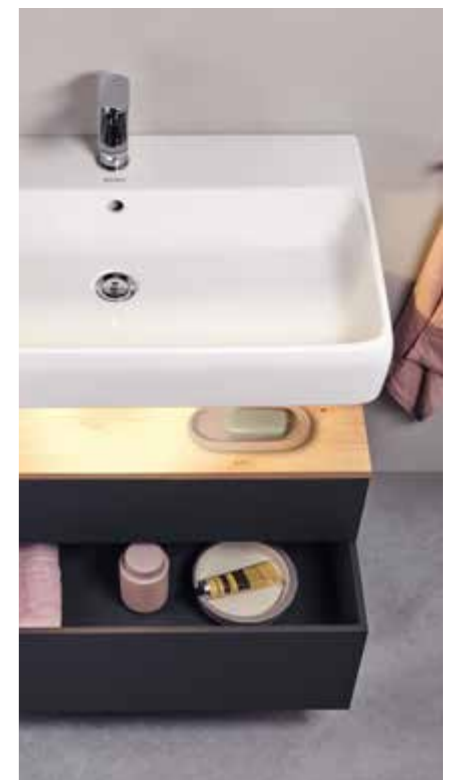

Studio F. A. Porsche – The Designers

As a premium design agency, Studio F. A. Porsche designs products for clients worldwide, turns brands into an experience and brings the highest standards into perfect form. The Porsche name is known around the globe, its iconic, timeless design unmistakable. In 1963, Ferdinand Alexander Porsche designed the Porsche 911, a sports car that remains iconic to this day and exemplifies his design maxims. Optimizing the function, reducing the form to the essentials, and overcoming the familiar in order to keep discovering new, better solutions. Clear lines, purism and elegance are just as important as the durability and honesty of the materials.