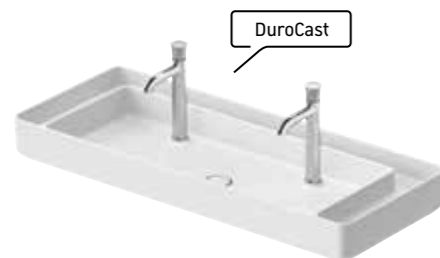

Above counter basin
DuroCast UltraResist, without overflow,
with 2 tap domes

#266011 1140 x 460 mm