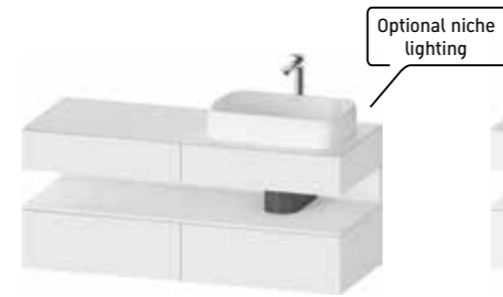

Vanity unit with console
Wall-mounted, 2 drawers, 2 pull-out compartments, for 2 above counter basins

Vanity unit with console
Wall-mounted, 2 drawers, 2 pull-out compartments, for above counter basin right

#QA4766	1400 x 550 mm
#QA4778	1600 x 550 mm