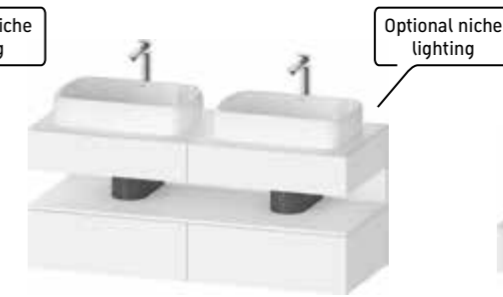

Vanity unit with console
Wall-mounted, 2 drawers, 2 pull-out compartments, for 2 above counter basins

#QA4767	1400 x 550 mm
#QA4779	1600 x 550 mm

Console
for above counter basin

#QA4800	800 x 550 mm
#QA4801	1000 x 550 mm
#QA4802	1200 x 550 mm