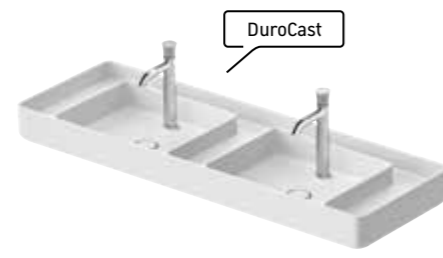

#238165 650 x 460 mm
#238110 1040 x 460 mm

Above counter basin
without overflow, with tap dome, ground

#238046 Ø 460 mm

Above counter basin
DuroCast UltraResist, without overflow,
with 2 tap domes

#266011 1140 x 460 mm