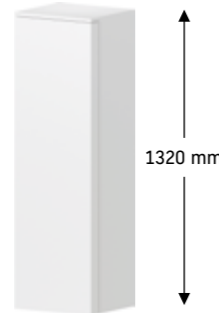

#QA4800	800 x 550 mm
#QA4801	1000 x 550 mm
#QA4802	1200 x 550 mm

Tall cabinet
Wall-mounted, 2 doors, L/R, open shelf, glass shelves on top, in the upper part of the cabinet

#QA1346	400 x 360 mm
---------	--------------