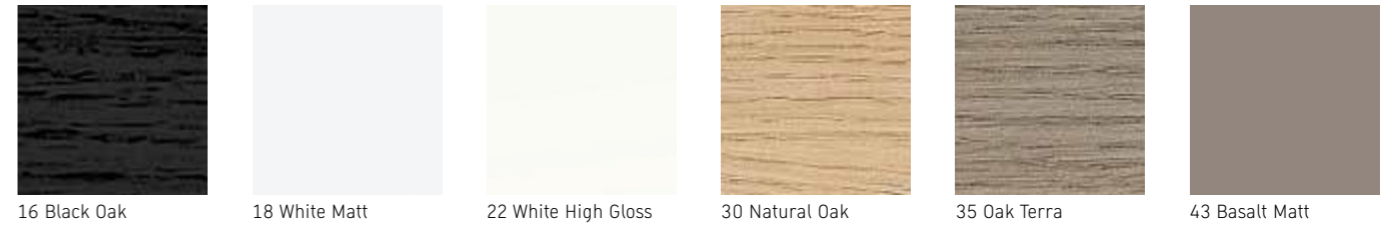

Decor

Price group 2

16 Black Oak

18 White Matt

22 White High Gloss

30 Natural Oak

35 Oak Terra

43 Basalt Matt