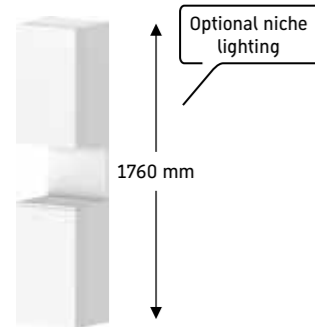

#QA4800	800 x 550 mm
#QA4801	1000 x 550 mm
#QA4802	1200 x 550 mm

Tall cabinet
Wall-mounted, 2 doors, L/R, open shelf, glass shelves on top, in the upper part of the cabinet

#QA1346	400 x 360 mm
---------	--------------