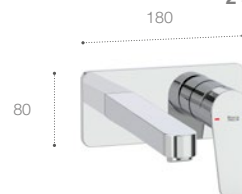

5L

COLD
START

153

50%
ECO

5L

COLD
START

153

50%
ECO