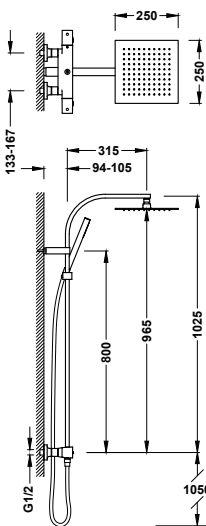

2-way wall-mounted thermostatic shower mixer tap set

- With inverter integrated into the flow regulator.
- Square handle.
- Stainless steel adjustable shower head: 250x250 mm.
- Adjustable and sliding support for hand shower.
- Anti-limescale brass hand shower.
- Satin hose.

19039310	567,00

Set di miscelatore termostatico a muro 2 getti per doccia

- Con inverter incorporato nel regolatore di flusso.
- Manopola quadrata.
- Soffione doccia orientabile in acciaio inossidabile: 250x250 mm.
- Supporto scorrevole e orientabile per doccia.
- Doccino anticalcare in ottone.
- Flessibile satinato.