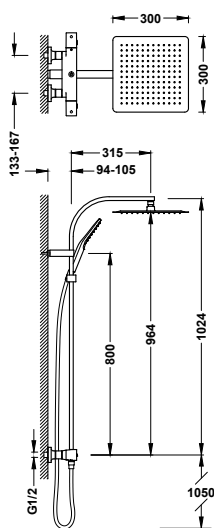

Reference Riferimento	Available finishes Finiture disponibili	Handle designs Design manopole	Touch-cool	Telescopic bar Colonna telescopica	Flexible hoses Flessibili	Shower head Soffione	Dimensions Dimensioni	Water flow (l/min) Flusso (l/min)	Hand showers Doccino	Dimensions Dimensioni	Number of functions Numero di funzioni	Water flow (l/min) Flusso (l/min)
 19038708					 1,5 m		Ø 250	12			1	9,5
 19039313					 1,5 m		250 x 250	12		96 x 110	3	8 8 2
 19039312					 1,5 m		Ø 250	12			1	9,5
 19038707					 1,5 m		242 x 242	12		120 x 120	3	10 14 9
 19039301	 				 1,7 - 2 m		Ø 250	11		100	1	16
 19039318					 1,7 - 2 m		220 x 220	15			1	13
 19039315					 1,5 m		Ø 225	12		Ø 110	5	17 17 11 17 10

2-way wall-mounted thermostatic shower mixer tap set

- With inverter integrated into the flow regulator.
- Square handle.
- Stainless steel adjustable shower head: 300x300 mm.
- Adjustable and sliding support for hand shower.
- Anti-limescale brass hand shower.
- Satin hose.

2-way wall-mounted thermostatic shower mixer tap set

- With inverter integrated into the flow regulator.
- Square handle.
- Stainless steel adjustable shower head: 250x250 mm.
- Adjustable and sliding support for hand shower.
- Anti-limescale brass hand shower.
- Satin hose.

2-way wall-mounted thermostatic shower mixer tap set

19039309

567,00

- With inverter integrated into the flow regulator.
- Square handle.
- Stainless steel adjustable shower head: 300x300 mm.
- Adjustable and sliding support for hand shower.
- Anti-limescale hand showers: 96x110 mm. (3 stream types).
- Satin hose.