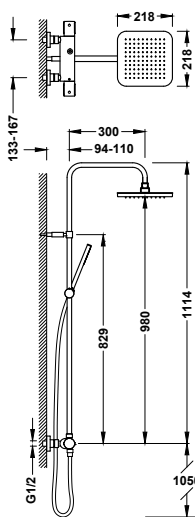

2-way wall-mounted thermostatic shower mixer tap set

19039318

406,00

- With inverter integrated into the flow regulator.
- ABS round handle.
- Adjustable shower head: 218x218 mm.
- Adjustable and sliding support for hand shower.
- Anti-limescale hand shower.
- Metal hose.

Set di miscelatore termostatico a muro 2 getti per doccia

- Con inverter incorporato nel regolatore di flusso.
- Manopola rotonda in ABS.
- Soffione doccia orientabile: 218x218 mm.
- Supporto scorrevole e orientabile per doccia.
- Doccino anticalcare
- Flessibile in metallo.

29916831