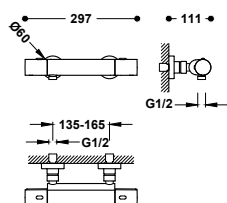

Over-wall thermostatic tap for the shower

Anti-limescale: Ø 100 mm hand shower. Adjustable support for hand shower. Metal hose. ABS round handle.

Rubinetto termostatico a muro Over-wall per doccia

Doccino anticalcare: Ø 100 mm. Supporto orientabile per doccino. Flessibile in metallo. Manopola rotonda in ABS.

- 19016419 180,00
- 19016419NM 279,00