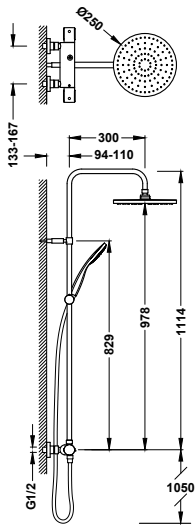

- With inverter integrated into the flow regulator.
- Oval handle.
- Telescopic shower bar.
- Stainless steel adjustable shower head: Ø 300 mm.
- Adjustable and sliding support for hand shower.
- Anti-limescale hand showers: Ø 110 mm. (3 stream types).
- Satin hose.

- With inverter integrated into the flow regulator.
- Square-round handle.
- Telescopic shower bar.
- Stainless steel adjustable shower head: 250x250 mm.
- Adjustable and sliding support for hand shower.
- Anti-limescale hand showers: 96x110 mm. (3 stream types).
- Satin hose.

2-way wall-mounted thermostatic shower mixer tap set

19038707

414,00

- With inverter integrated into the flow regulator.
- Telescopic shower bar.
- Handle with rounded edges.
- Adjustable shower head: 242x242 mm.
- Adjustable and sliding support for hand shower.
- Anti-limescale hand showers: 120x120 mm. (3 stream types).
- Satin hose.

Set di miscelatore termostatico a muro 2 getti per doccia

- Con inverter incorporato nel regolatore di flusso.
- Colonna doccia telescopica.
- Manopola con bordi arrotondati.
- Soffione doccia orientabile: 242x242 mm.
- Supporto scorrevole e orientabile per doccino.
- Doccino anticalcare: 120x120 mm. (3 tipi di getto).
- Flessibile satinato.