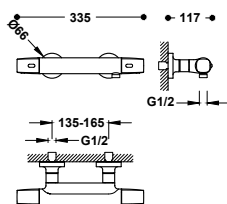

Over-wall thermostatic tap for the shower

Anti-limescale brass hand shower. Adjustable support for hand shower. Satin hose. Handle with rounded edges.

Rubinetto termostatico a muro Over-wall per doccia

Doccino anticalcare in ottone. Supporto orientabile per doccino. Flessibile satinato. Manopola con bordi arrotondati.

- 19016449 225,00
- 19016449NM 349,00
- 19016449BM 349,00
- 19016449AC 349,00
- 19016449KMB 349,00
- 19016449OM 450,00
- 19016449OPM 450,00