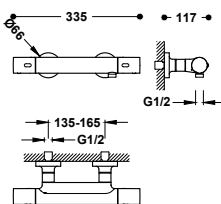

Over-wall thermostatic tap for the shower

Anti-limescale brass hand shower. Adjustable support for hand shower. Satin hose. Round handle.

Rubinetto termostatico a muro Over-wall per doccia

Doccino anticalcare in ottone. Supporto orientabile per doccino. Flessibile satinato. Manopola rotonda.

- 19016429 225,00
- 19016429NM 349,00
- 19016429BM 349,00
- 19016429AC 349,00
- 19016429KMB 349,00
- 19016429OM 450,00
- 19016429OPM 450,00