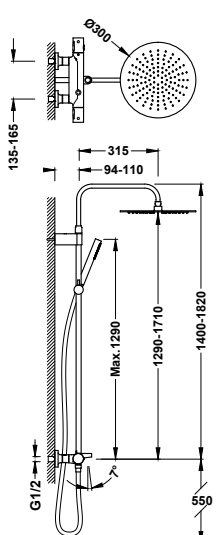

3-way wall-mounted thermostatic mixer tap set for bath and shower

- With inverter integrated into the flow regulator.
- Round handle.
- Telescopic shower bar.
- Stainless steel adjustable shower head: Ø 300 mm.
- Adjustable and sliding support for hand shower.
- Anti-limescale brass hand shower.
- Satin hose.

Set di miscelatore termostatico a muro 3 getti per vasca e doccia

- Inverter incorporato nel regolatore di flusso.
- Manopola rotonda.
- Colonna doccia telescopica.
- Soffione doccia orientabile in acciaio inossidabile: Ø 300 mm.
- Supporto scorrevole e orientabile per doccia.
- Doccino anticalcare in ottone.
- Flessibile satinato.

■ 19031202	603,00
■ 19031202NM	935,00
■ 19031202BM	935,00
■ 19031202AC	935,00
■ 19031202KMB	935,00
■ 19031202OM	1.206,00
■ 19031202OPM	1.206,00