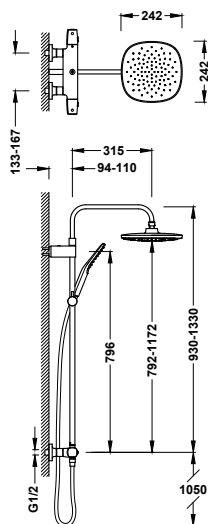

2-way wall-mounted thermostatic shower mixer tap set

19039313

463,00

- With inverter integrated into the flow regulator.
- Oval handle.
- Stainless steel adjustable shower head: 250x250 mm.
- Adjustable and sliding support for hand shower.
- Anti-limescale hand showers: 96x110 mm. (3 stream types).
- Satin hose.

Set di miscelatore termostatico a muro 2 getti per doccia

- Con inverter incorporato nel regolatore di flusso.
- Manopola ovale.
- Soffione doccia orientabile in acciaio inossidabile: 250x250 mm.
- Supporto scorrevole e orientabile per doccino.
- Doccino anticalcare: 96x110 mm. (3 tipi di getto).
- Flessibile satinato.

2-way wall-mounted thermostatic shower mixer tap set

19039312

443,00

- With inverter integrated into the flow regulator.
- Oval handle.
- Stainless steel adjustable shower head: 300x300 mm.
- Adjustable and sliding support for hand shower.
- Anti-limescale brass hand shower.
- Satin hose.

2-way wall-mounted thermostatic shower mixer tap set

19038707

414,00

- With inverter integrated into the flow regulator.
- Telescopic shower bar.
- Handle with rounded edges.
- Adjustable shower head: 242x242 mm.
- Adjustable and sliding support for hand shower.
- Anti-limescale hand showers: 120x120 mm. (3 stream types).
- Satin hose.