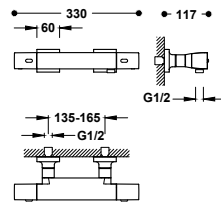

THERMOSTATIC TAPS FOR SHOWER / RUBINETTI TERMOSTATICI PER DOCCIA

Over-wall thermostatic tap for the shower

Anti-limescale brass hand shower. Adjustable support for hand shower. Satin hose. Square handle.

Rubinetto termostatico a muro Over-wall per doccia

Doccino anticalcare in ottone. Supporto orientabile per doccino. Flessibile satinato. Manopola quadrata.

- 19016469 265,00
- 19016469NM 411,00
- 19016469BM 411,00
- 19016469AC 411,00
- 19016469OM 530,00