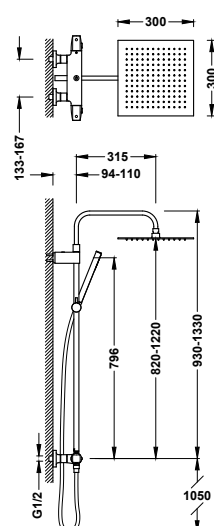

2-way wall-mounted thermostatic shower mixer tap set

19039307

598,00

- With inverter integrated into the flow regulator.
- Square-round handle.
- Telescopic shower bar.
- Stainless steel adjustable shower head: 300x300 mm.
- Adjustable and sliding support for hand shower.
- Anti-limescale brass hand shower.
- Satin hose.

Set di miscelatore termostatico a muro 2 getti per doccia

- Con inverter incorporato nel regolatore di flusso.
- Manopola quadrata-rotonda.
- Colonna doccia telescopica.
- Soffione doccia orientabile in acciaio inossidabile: 300x300 mm.
- Supporto scorrevole e orientabile per doccino.
- Doccino anticalcare in ottone.
- Flessibile satinato.