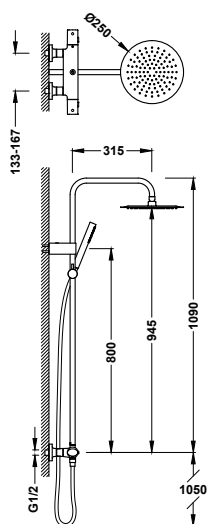

2-way wall-mounted thermostatic shower mixer tap set

■ 19038708	466,00
------------	--------

- With inverter integrated into the flow regulator.
- Telescopic shower bar.
- Round handle.
- Stainless steel adjustable shower head: 300x300 mm.
- Adjustable and sliding support for hand shower.
- Anti-limescale brass hand shower.
- Satin hose.

2-way wall-mounted thermostatic shower mixer tap set

19039313

463,00

- With inverter integrated into the flow regulator.
- Oval handle.
- Stainless steel adjustable shower head: 250x250 mm.
- Adjustable and sliding support for hand shower.
- Anti-limescale hand showers: 96x110 mm. (3 stream types).
- Satin hose.

Set di miscelatore termostatico a muro 2 getti per doccia

- Con inverter incorporato nel regolatore di flusso.
- Manopola ovale.
- Soffione doccia orientabile in acciaio inossidabile: 250x250 mm.
- Supporto scorrevole e orientabile per doccino.
- Doccino anticalcare: 96x110 mm. (3 tipi di getto).
- Flessibile satinato.

2-way wall-mounted thermostatic shower mixer tap set

19039312

443,00

- With inverter integrated into the flow regulator.
- Oval handle.
- Stainless steel adjustable shower head: 300x300 mm.
- Adjustable and sliding support for hand shower.
- Anti-limescale brass hand shower.
- Satin hose.