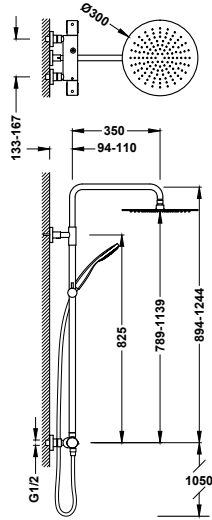

2-way wall-mounted thermostatic shower mixer tap set

■ 19038701	483,00
■ 19038701NM	749,00

- With inverter integrated into the flow regulator.
- ABS round handle.
- Telescopic shower bar.
- Stainless steel adjustable shower head: $\varnothing$ 300 mm.
- Adjustable and sliding support for hand shower.
- Anti-limescale hand shower.
- Metal hose.

Set di miscelatore termostatico a muro 2 getti per doccia

- Con inverter incorporato nel regolatore di flusso.
- Manopola rotonda in ABS.
- Colonna doccia telescopica.
- Soffione doccia orientabile in acciaio inossidabile: $\varnothing$ 300 mm.
- Supporto scorrevole e orientabile per doccia.
- Doccino anticalcare.
- Flessibile in metallo.