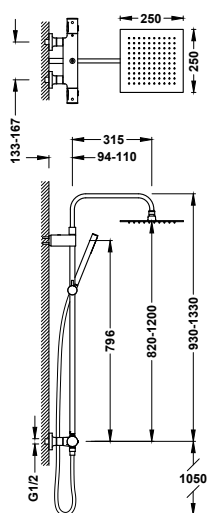

2-way wall-mounted thermostatic shower mixer tap set 19038709 513,00

- With inverter integrated into the flow regulator.
- Telescopic shower bar.
- Round handle.
- Stainless steel adjustable shower head: 250x250 mm.
- Adjustable and sliding support for hand shower.
- Anti-limescale brass hand shower.
- Satin hose.

Set di miscelatore termostatico a muro 2 getti per doccia

- Con inverter incorporato nel regolatore di flusso.
- Colonna doccia telescopica.
- Manopola rotonda.
- Soffione doccia orientabile in acciaio inossidabile: 250x250 mm.
- Supporto scorrevole e orientabile per doccia.
- Doccino anticalcare in ottone.
- Flessibile satinato.