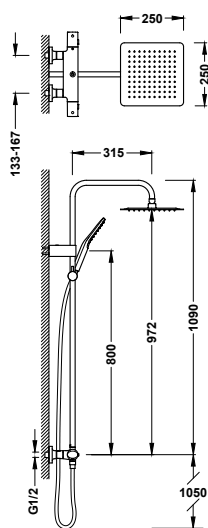

- With inverter integrated into the flow regulator.
- Oval handle.
- Telescopic shower bar.
- Stainless steel adjustable shower head: Ø 300 mm.
- Adjustable and sliding support for hand shower.
- Anti-limescale hand showers: Ø 110 mm. (3 stream types).
- Satin hose.

Set di miscelatore termostatico a muro 2 getti per doccia

- Con inverter incorporato nel regolatore di flusso.
- Manopola rotonda.
- Soffione doccia orientabile in acciaio inossidabile: \varnothing 300 mm.
- Supporto scorrevole e orientabile per doccia.
- Doccino anticalcare: \varnothing 110 mm. (3 tipi di getto).
- Flessibile satinato.

2-way wall-mounted thermostatic shower mixer tap set

■ 19038708	466,00
------------	--------

- With inverter integrated into the flow regulator.
- Telescopic shower bar.
- Round handle.
- Stainless steel adjustable shower head: 300x300 mm.
- Adjustable and sliding support for hand shower.
- Anti-limescale brass hand shower.
- Satin hose.

2-way wall-mounted thermostatic shower mixer tap set

19039313

463,00

- With inverter integrated into the flow regulator.
- Oval handle.
- Stainless steel adjustable shower head: 250x250 mm.
- Adjustable and sliding support for hand shower.
- Anti-limescale hand showers: 96x110 mm. (3 stream types).
- Satin hose.