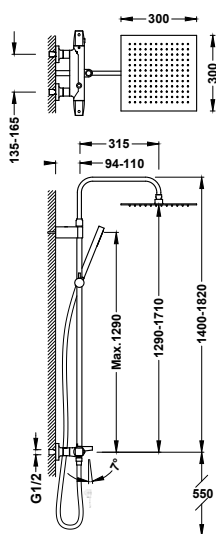

3-way wall-fitted thermostatic mixer tap set for bath and shower

- Inverter integrated into the flow regulator.
- Square-round handle.
- Telescopic shower bar.
- Stainless steel adjustable shower head: 300x300 mm.
- Adjustable and sliding support for hand shower.
- Anti-limescale brass hand shower.
- Satin hose.

Set di miscelatore termostatico a muro 3 getti per vasca e doccia

- Inverter incorporato nel regolatore di flusso.
- Manopola quadrata-rotonda.
- Colonna doccia telescopica.
- Soffione doccia orientabile in acciaio inossidabile: 300x300 mm.
- Supporto scorrevole e orientabile per doccia.
- Doccino anticalcare in ottone.
- Flessibile satinato.

■ 19031205	635,00
■ 19031205NM	984,00
■ 19031205BM	984,00
■ 19031205AC	984,00
■ 19031205KMB	984,00
■ 19031205OM	1.270,00
■ 19031205OPM	1.270,00