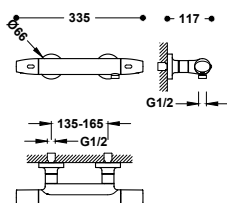

Over-wall thermostatic tap for the shower

Anti-limescale brass hand shower. Adjustable support for hand shower. Satin hose. Oval handle.

Rubinetto termostatico a muro Over-wall per doccia

Doccino anticalcare in ottone. Supporto orientabile per doccino. Flessibile satinato. Manopola ovale.

- 19016439 225,00
- 19016439NM 349,00
- 19016439BM 349,00
- 19016439AC 349,00
- 19016439KMB 349,00
- 19016439OM 450,00
- 19016439OPM 450,00