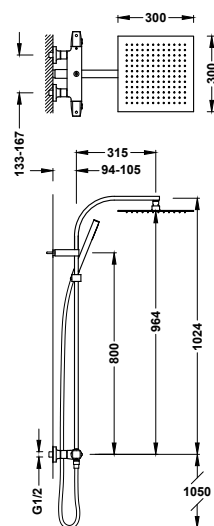

2-way wall-mounted thermostatic shower mixer tap set

19039305

595,00

- With inverter integrated into the flow regulator.
- Square-round handle.
- Stainless steel adjustable shower head: 300x300 mm.
- Adjustable and sliding support for hand shower.
- Anti-limescale brass hand shower.
- Satin hose.

Set di miscelatore termostatico a muro 2 getti per doccia

- Con inverter incorporato nel regolatore di flusso.
- Manopola quadrata-rotonda.
- Soffione doccia orientabile in acciaio inossidabile: 300x300 mm.
- Supporto scorrevole e orientabile per doccino.
- Doccino anticalcare in ottone.
- Flessibile satinato.

19039305NM

922,00

19039305BM

922,00

19039305AC

922,00

19039305KMB

922,00

19039305OM

1.190,00

19039305OPM

1.190,00