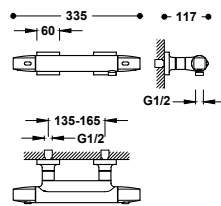

Over-wall thermostatic tap for the shower

Anti-limescale brass hand shower. Adjustable support for hand shower. Satin hose. Square-round handle.

Rubinetto termostatico a muro Over-wall per doccia

Doccino anticalcare in ottone. Supporto orientabile per doccino. Flessibile satinato. Manopola quadrata-rotonda.

- 19016459 225,00
- 19016459NM 349,00
- 19016459BM 349,00
- 19016459AC 349,00
- 19016459KMB 349,00
- 19016459OM 450,00
- 19016459OPM 450,00