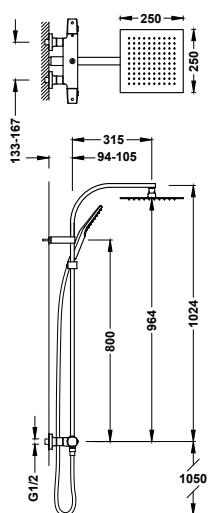

2-way wall-mounted thermostatic shower mixer tap set 19039311 522,00

- With inverter integrated into the flow regulator.
- Handle with rounded edges.
- Stainless steel adjustable shower head: 250x250 mm.
- Adjustable and sliding support for hand shower.
- Anti-limescale hand showers: 96x110 mm. (3 stream types).
- Satin hose.

Set di miscelatore termostatico a muro 2 getti per doccia

- Con inverter incorporato nel regolatore di flusso.
- Manopola con bordi arrotondati.
- Soffione doccia orientabile in acciaio inossidabile: 250x250 mm.
- Supporto scorrevole e orientabile per doccia.
- Doccino anticalcare: 96x110 mm. (3 tipi di getto).
- Flessibile satinato.