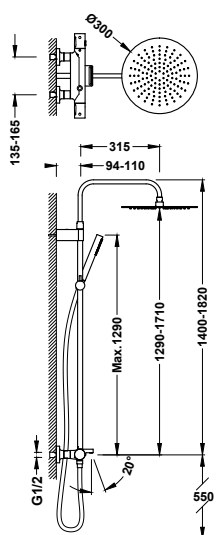

3-way wall-mounted thermostatic mixer tap set for bath and shower

- With inverter integrated into the flow regulator.
- Round handle.
- Telescopic shower bar.
- Stainless steel adjustable shower head: Ø 300 mm.
- Adjustable and sliding support for hand shower.
- Anti-limescale brass hand shower.
- Satin hose.

Set di miscelatore termostatico a muro 3 getti per vasca e doccia

- Inverter incorporato nel regolatore di flusso.
- Manopola rotonda.
- Colonna doccia telescopica.
- Soffione doccia orientabile in acciaio inossidabile: Ø 300 mm.
- Supporto scorrevole e orientabile per doccia.
- Doccino anticalcare in ottone.
- Flessibile satinato.

■ 19031212	623,00
■ 19031212NM	966,00
■ 19031212BM	966,00
■ 19031212AC	966,00
■ 19031212KMB	966,00
■ 19031212OM	1.246,00
■ 19031212OPM	1.246,00