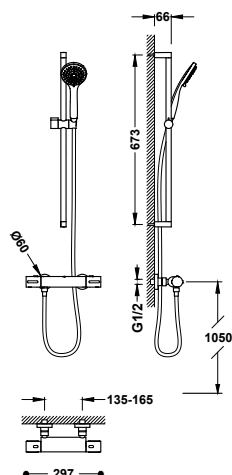

2-way wall-mounted thermostatic shower mixer tap set

19038710

323,00

- With inverter integrated into the flow regulator.
- Telescopic shower bar.
- ABS round handle.
- Stainless steel adjustable shower head: Ø200 mm.
- Adjustable and sliding support for hand shower.
- Anti-limescale hand showers: Ø100 mm. (3 stream types).
- Metal hose.

2-way wall-mounted thermostatic shower mixer tap set

19038501

368,00

- With inverter integrated into the flow regulator.
- ABS round handle.
- Adjustable shower head: Ø 250 mm.
- Adjustable and sliding support for hand shower.
- Anti-limescale hand showers: Ø 100 mm.
- Metal hose.

Set di miscelatore termostatico a muro 2 getti per doccia

- Con inverter incorporato nel regolatore di flusso.
- Manopola rotonda in ABS.
- Soffione doccia orientabile: Ø 250 mm.
- Supporto scorrevole e orientabile per doccia.
- Doccino anticalcare: Ø 100 mm.
- Flessibile in metallo.

Wall-mounted thermostatic shower mixer tap kit

19019601

197,00

- ABS round handle.
- Shower bar: length 673 mm and Ø 20.6 mm.
- Adjustable and sliding support for hand shower.
- Anti-limescale hand showers: Ø 100 mm. (3 stream types).
- Metal hose.