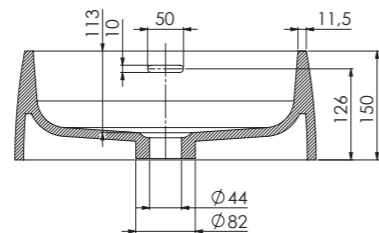

Preis | Price

Matt White	440 6210 W	590,00 Euro
Matt Black	440 6210 S	720,00 Euro