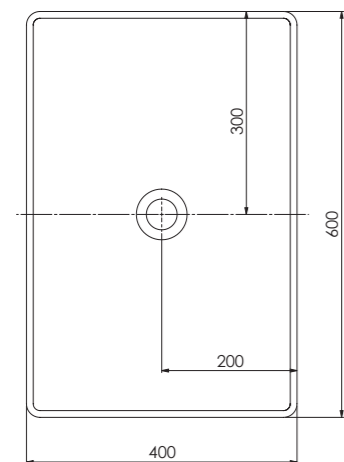

Preis | Price

Matt White	440 6210 W	590,00 Euro
Matt Black	440 6210 S	720,00 Euro