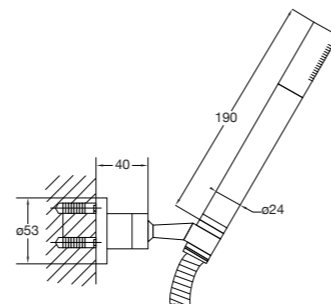

with wall bracket, with flexible hose 1500 mm,
with metallic hand shower

Preis | Price 209,00 Euro

BRAUSEANSCHLUSSBOGEN ½" WALL MOUNTED ELBOW OUTLET ½"

100 1660 BG

eigensicher gegen Rückfließen
intrinsically safe against backflow