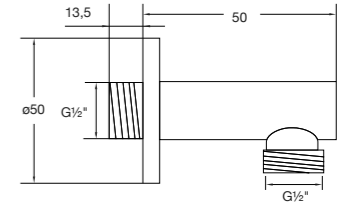

BRAUSEANSCHLUSSBOGEN ½" WALL MOUNTED ELBOW OUTLET ½"

100 1660 BG

eigensicher gegen Rückfließen
intrinsically safe against backflow

Preis | Price 85,00 Euro

IMPRESSUM IMPRINT

Verleger: STEINBERG GmbH, Düsseldorf, Germany

Modelländerungen, Satz- und Druckfehler vorbehalten.
Farbabweichungen möglich. Artikel sind nicht maßstabs-
getreu abgebildet.

Nachdruck und fotomechanische sowie elektronische
Wiedergabe, auch auszugsweise, nur mit ausdrücklicher
Genehmigung der Steinberg GmbH.

Alle Rechte vorbehalten. Juli 2023

Preise in Euro zzgl. MwSt.

Publisher: STEINBERG GmbH, Düsseldorf, Germany

Model changes and modifications, typographical errors
and misprints reserved. Actual colours may vary. Articles
are not shown in scale.

Reprint and photomechanical and/or electronic repro-
duction – also in part – only with express consent of
Steinberg GmbH.

All rights reserved. July 2023

Prices in Euro plus VAT