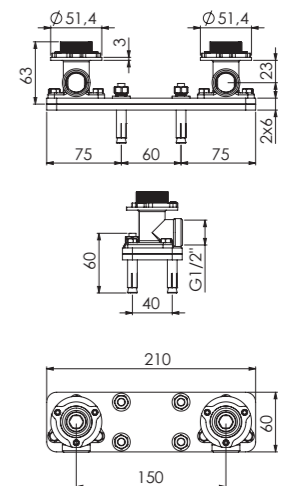

010 1160

Einbaukörper 1/2" für freistehende Wannen-Armatur, zur Montage auf dem Rohfußboden (Armatur separat bestellen)

Concealed set 1/2" for free standing bath mixer, for installation on the rough floor (mixer order separately)

Preis | Price 220,00 Euro