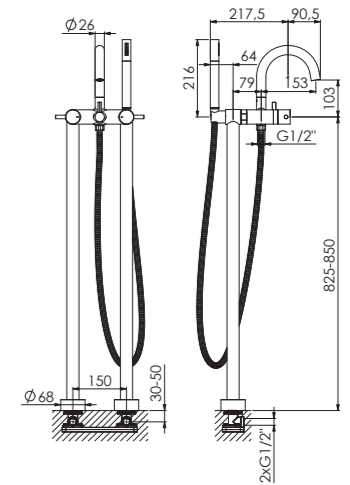

100 1162 BG

mit 90° Keramikventilen, eigensicher gegen Rückfließen, mit Umsteller und Handbrause, Ausladung 232 mm

with 90° ceramic headparts, intrinsically safe against backflow, with diverter and hand shower, projection 232 mm

Preis | Price 1.190,00 Euro