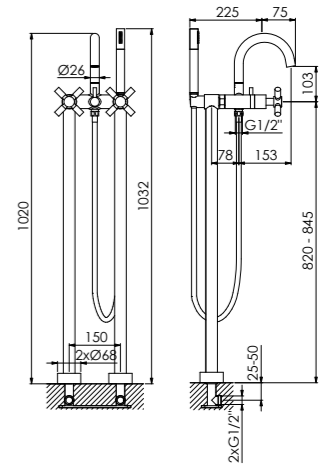

250 1162 BG

mit 90° Keramikventilen, eigensicher gegen Rückfließen, mit Umsteller und Handbrause, Ausladung 153 mm (Einbaukörper 010 1160 separat bestellen)

with 90° ceramic headparts, intrinsically safe against backflow, with diverter and hand shower, projection 153 mm (Concealed set 010 1160 order separately)

Preis | Price 1.275,00 Euro