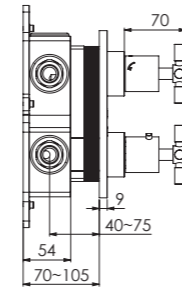

Montagevideo
installation video
vidéo d'installation
film montażowy

010 4140 3

Unterputz Einbaukörper ½"
Universell für alle Unterputzthermostate mit 2-Wege-Umst-
ler, Temperatur- und Mengenregulierung, mit wasserdichtem
Einbaukasten, mit Kerdi Dichtmanschette, mit Schallschutzmat-
te, eigensicher gegen Rückfließen

Concealed set ½"
for thermostatic shower mixer with 2 way diverter, tempe-
rature and volume control with water-tight concealed box,
with waterproof kerdi membrane, with noise absorbing mat,
intrinsically safe against backflow

Preis | Price 470,00 Euro