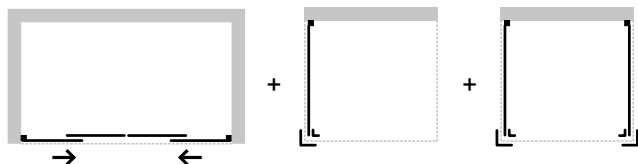

Varianty rámu:

348
ossidato

292
nero

293
bianco

Varianty skel:

104 čiré
trasparente

200
stampato c

501
acidato

S01
fasciato

S03
millerighe

701
reflex

Příklad objednacího kódu:

BSLX300 **292** **104**
kód profil sklo

kód	profil	sklo	montážní rozměr
BSLX300			140–148×200 cm
BSLX301			149–157×200 cm
BSLX302			158–166×200 cm
BSLX303			167–175×200 cm

PEVNÁ STĚNA F1S

BSLX900S	...	...	61–67×200 cm
BSLX901S	...	...	68–74×200 cm
BSLX902S	...	...	75–81×200 cm
BSLX903S	...	...	81–88×200 cm
BSLX904S	...	...	89–95×200 cm
BSLX905S	...	...	96–102×200 cm

cena Kč/€ všechny položky naskladnění 4–6 týdnů					
čiré trasparent	stampato c	acidato	fasciato	millerighi	reflex
22 150/923	23 261/970	24 404/1 017	29 403/1 226	25 646/1 069	26 920/1 122
23 261/970	24 437/1 019	25 646/1 069	31 233/1 302	26 920/1 122	28 260/1 178
24 176/1 008	25 385/1 058	26 659/1 111	32 278/1 345	27 998/1 167	29 370/1 224
24 666/1 028	25 907/1 080	27 181/1 133	33 487/1 396	28 554/1 190	29 991/1 250

9 703/405	10 193/425	10 716/447	11 238/469	11 794/492	12 513/522
10 356/432	10 879/454	11 435/477	11 990/500	12 578/525	13 721/572
11 075/462	11 631/485	12 219/510	12 839/535	13 460/561	14 800/617
11 827/493	12 415/518	13 035/544	13 689/571	14 375/599	15 812/659
12 219/510	12 807/534	13 460/561	14 146/590	14 832/618	16 466/687
12 872/537	13 493/563	14 179/591	14 898/621	15 649/653	17 576/733

Cena bez vaničky.

Profil: 348 OSSIDATO | 292 NERO OPACO | 293 BIANCO OPACO

Sklo: 104 TRASPARENTE | 200 STAMPATO „C“ | 501 ACIDATO | S01 FASCIATO | S03 MILLERIGHE | 701 REFLEX