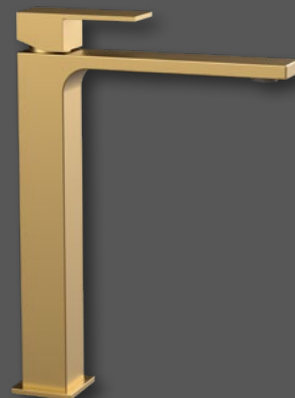

art. CM006GB