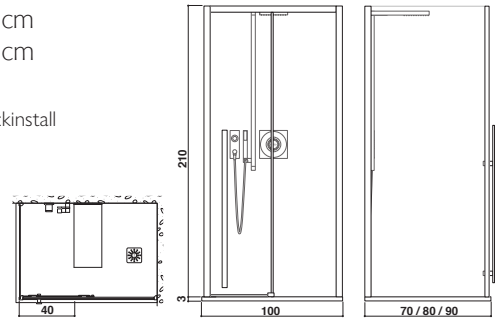

XYZ⁺ ALL IN 100 SHOWER SYSTEM DUSCHSYSTEM ALL IN 100

Design Jacuzzi® - Alberto Apostoli

100 x 70 x 210 H cm
100 x 80 x 210 H cm
100 x 90 x 210 H cm

LH - RH

Corner installation · Eckinstall