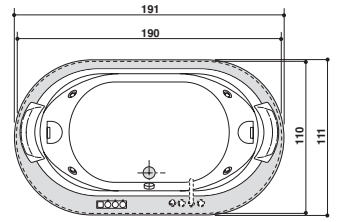

OPALIA STONE

Design Jacuzzi

190 x 110 x 63 H cm

Single version
Einzig Version

Built-in installation
Einbauinstallation

Double seat · Zwei Sitzflächen

Tub without top, available on request with GRAFFA or customised taps, subject to compatibility check.