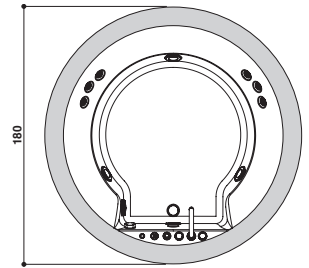

Drawings for the construction of the frame are available on the website or by contacting the head office.

NOVA STONE

Design Carlo Urbinati

Ø 180 x 66 H cm

Single version
Einzig Version

Centrally-positioned or built-in install.
Zentral- oder Einbauinstall.