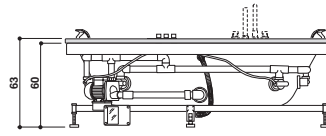

OPALIA STONE

Design Jacuzzi

190 x 110 x 63 H cm

Single version
Einzig Version

Built-in installation
Einbauinstallation

Double seat · Zwei Sitzflächen

Tub without top, available on request with GRAFFA or customised taps, subject to compatibility check.