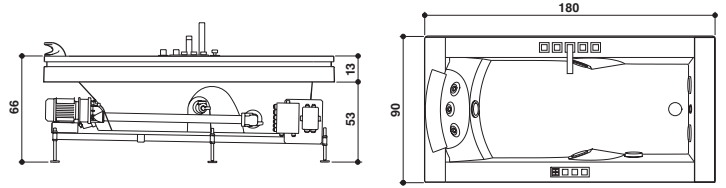

AURA UNO WOOD

Design Carlo Urbinati

180 x 90 x 66 H cm

Single LH hand version
Einzig LH-Version

Built-in installation
Einbauinstallation

Frames to combine · Zu kombinierende Rahmen: Teak

WOODEN FRAME · UMRAHMUNG IN HOLZ