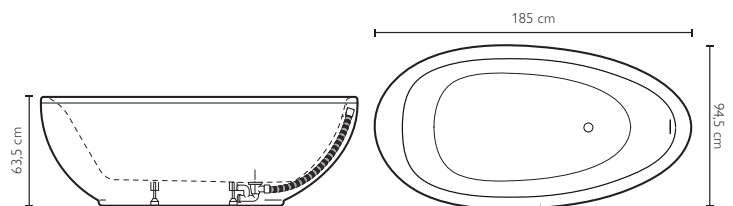

BATHTUB · WANNE

White acrylic bath, including overflow, Chromed click-clack waste, Siphon and Ajustable feet

Wanne in weißem Acryl, Integrierter Überlauf, Pop-Up-Ablaufgarnitur, verchromt, Siphon und Verstellbare Füße inkl.

Glossy white · Weiß glänzend

Satin white · Weiß satiniert

DES00000000

DES00200000

€ 3.137

€ 3.641

OPTIONAL

Straight headrest · Gerade Kopfauflage
Grey · Grau (PU gel)

225017510

€ 99

Rounded headrest · Abgerundete Kopfauflage
White · Weiß (PU gel)

225017810

€ 106

Click-clack sink waste plug kit
Click-Clack Ablaufgarnitur

Glossy white · Weiß glänzend

226001650

Satin white · Weiß satiniert

226001670

€ 95

Product can be combined with the floor mounted tub tap assembly, see pages 84-85 - Mit den Badewannenarmaturen am Boden kombinierbares Produkt S. 84-85