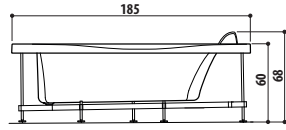

OPTIONAL

	Chrome-plated drain column with filling system Ablaufgarnitur verchromt	233260060
		€ 265

UMA

Design IED Centro Ricerche

130/145 x 130/145 x 60 H cm

LH - RH

Corner, inset or built-in install.
Nischenoder Einbauinstall.