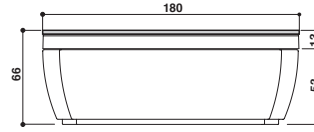

Drawings for the construction of the frame are available on the website or by contacting the head office.

NOVA STONE

Design Carlo Urbinati

Ø 180 x 66 H cm

Single version
Einzig Version

Centrally-positioned or built-in install.
Zentral- oder Einbauinstall.