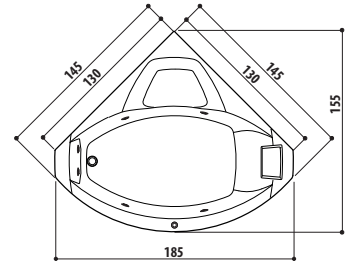

OPTIONAL

	Chrome-plated drain column with filling system Ablaufgarnitur verchromt	233260060
		€ 265

UMA

Design IED Centro Ricerche

130/145 x 130/145 x 60 H cm

LH - RH

Corner, inset or built-in install.
Nischenoder Einbauinstall.