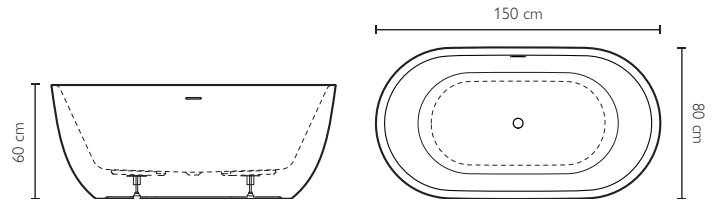

CHIC

Jacuzzi® Design

new

150 x 80 x 60 H cm

Free-standing installation

Freistehende Installationen

BATHTUB · WANNE

White acrylic bath, including overflow, Chromed click-clack waste, Siphon and Adjustable feet

Wanne in weißem Acryl, Integrierter Überlauf, Pop-Up-Ablaufgarnitur, verchromt, Siphon und Verstellbare Füße inkl.

	Glossy white Weiß glänzend	Satin white Weiß satiniert	Satin black Schwarz satiniert
	CHI20000000	CHI20200000	CHI22100000
	€ 2.129	€ 2.507	€ 3.530

OPTIONAL

Straight headrest · Gerade Kopfauflage
Grey · Grau (PU gel)

225017510

€ 99

Rounded headrest · Abgerundete Kopfauflage
White · Weiß (PU gel)

225017810

€ 106

Click-clack sink waste plug kit
Click-Clack Ablaufgarnitur

Glossy white · Weiß glänzend

226001650

Satin white · Weiß satiniert

226001670

€ 95

Product can be combined with the floor mounted tub tap assembly, see pages 84-85 - Mit den Badewannenarmaturen am Boden kombinierbares Produkt S. 84-85

DALMA

Jacuzzi® Design

155 x 80 x 60,5 H cm

Centre wall installation

Wand Installationen

BATHTUB · WANNE

White acrylic bath, including overflow, Chromed click-clack waste, Siphon and Adjustable feet

Wanne in weißem Acryl, Integrierter Überlauf, Pop-Up-Ablaufgarnitur, verchromt, Siphon und Verstellbare Füße inkl.

	Glossy white · Weiß glänzend	Satin white · Weiß satiniert
	DAL00005000	DAL00205000
	€ 2.381	€ 2.633

OPTIONAL

Straight headrest · Gerade Kopfauflage
Grey · Grau (PU gel)

225017510

€ 99

Rounded headrest · Abgerundete Kopfauflage
White · Weiß (PU gel)

225017810

€ 106

Click-clack sink waste plug kit
Click-Clack Ablaufgarnitur

Glossy white · Weiß glänzend

226001650

Satin white · Weiß satiniert

226001670

€ 95