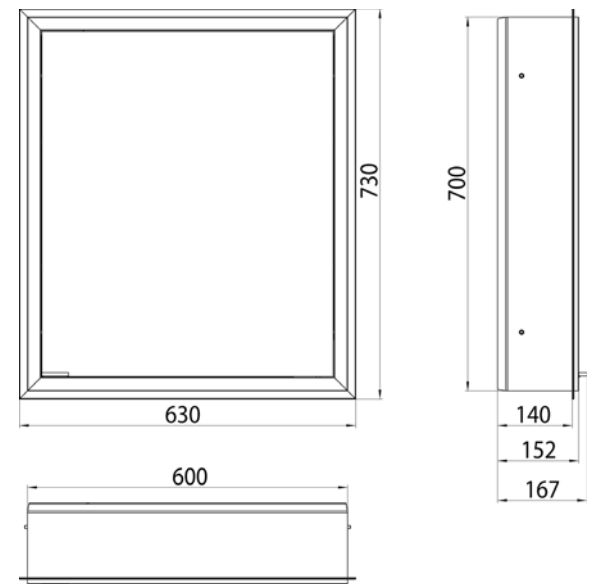

aluminium/spiegel	9497 062 70	1.882,70 €	2
aluminium/mirror			
aluminium/weiss	9497 063 70	1.882,70 €	2
aluminium/white			
schwarz/spiegel	9497 135 70	2.170,30 €	2
black/mirror			
Einbaurahmen	9497 000 10	221,60 €	2
Built-in frame