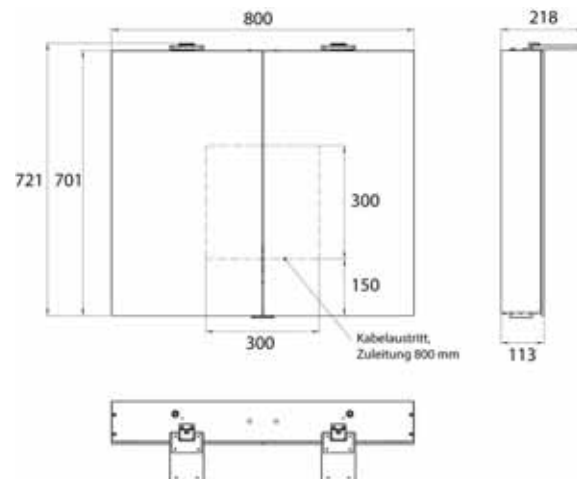

emco flat 2 Style

PG

Lichtspiegelschrank Flat 2 Style (LED), 600 mm, IP 20, 14 W, 2.700-6.500 K
Aufputzmodell, 4 stufenlos einstellbare Ablagen, 2 Türen, 2 Steckdosen, Höhe: 721 mm, eine LED-Aufsatzleuchte (Waschtischbeleuchtung, Oberlicht separat abschaltbar)

Illuminated mirror cabinet Flat 2 Style (LED), 600 mm, IP 20, 14 W, 2.700-6.500 K
wall-mounted model, 4 continuously adjustable shelves, 2 doors, 2 sockets, height: 721 mm, one LED top light (washbasin light, top light can be switched off separately)

aluminium 9797 063 02 1.191,40 € 2
aluminium

Lichtspiegelschrank Flat 2 Style (LED), 800 mm, IP 20, 22 W, 2.700-6.500 K
Aufputzmodell, 4 stufenlos einstellbare Ablagen, 2 Türen, 2 Steckdosen, Höhe: 721 mm, zwei LED-Aufsatzleuchten (Waschtischbeleuchtung, Oberlicht separat abschaltbar)

Illuminated mirror cabinet Flat 2 Style (LED), 800 mm, IP 20, 22 W, 2.700-6.500 K
wall-mounted model, 4 continuously adjustable shelves, 2 doors, 2 sockets, height: 721 mm, two LED top lights (washbasin light, top light can be switched off separately)

aluminium 9797 063 03 1.298,90 € 2
aluminium