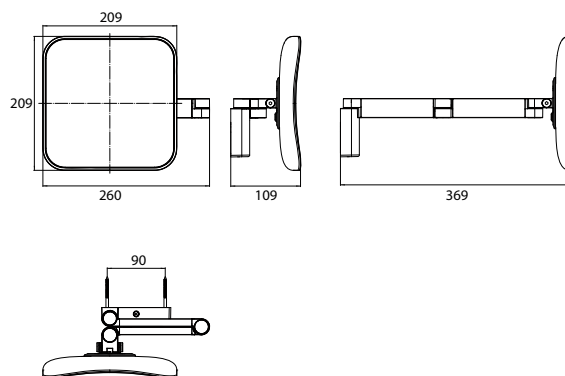

emco kosmetikspiegel evo

emco cosmetic mirror evo

PG

LED Rasier- und Kosmetikspiegel, eckig, Wandmodell, Doppelgelenkarm mit Wandanschluss

2 Lichttaster, Helligkeit und Lichtfarbe - kalt/warm (2.700 - 6.500 K) - stufenlos dimmbar.

LED Shaving- and cosmetic mirror, square, wall mounted, two swivel arms
2 switches, brightness and luminous colour cold/warm (2.700 - 6.500 K) continuously dimmable.

chrom, Vergr.: 5-fach 1095 060 50 556,20 € 2
chrome, 5 magn. glass

schwarz, Vergr.: 5-fach 1095 133 50 640,90 € 2
black, 5 magn. glass

LED Rasier- und Kosmetikspiegel, eckig, Wandmodell, Doppelgelenkarm mit Spiralkabel und Stecker

2 Lichttaster, Helligkeit und Lichtfarbe - kalt/warm (2.700 - 6.500 K) - stufenlos dimmbar.

LED Shaving- and cosmetic mirror, square, wall mounted, two swivel arms with helix cable and switch
2 switches, brightness and luminous colour cold/warm (2.700 - 6.500 K) continuously dimmable.

chrom, Vergr.: 5-fach 1095 060 51 595,50 € 2
chrome, 5 magn. glass

schwarz, Vergr.: 5-fach 1095 133 51 688,50 € 2
black, 5 magn. glass