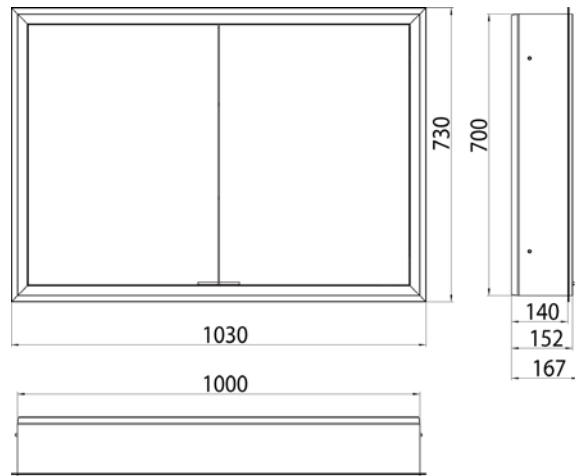

Lichtspiegelschrank prime, 1.000 mm, 2 Türen, **Aufputzmodell**, IP20
Seitenwand verspiegelt, mit verspiegelter- oder weißer Glasrückwand, 2 stufenlos einstellbare Ablagen, 2 Türen, 2 Steckdosen, stufenlose Lichtsteuerung (an/aus, Helligkeit und Lichtfarbe) über drei in die Glasrückwand integrierte Touchsensoren, Höhe: 700 mm, LED-Beleuchtung

Illuminated mirror cabinet prime, 1.000 mm, 2 doors, **wall-mounted version**, IP 20 with mirrored or white glass back panel, mirrored side panels, 2 continuously adjustable crystal glass shelves, 2 doors, 2 sockets, continuous light control (on/off, brightness and light color) via three touch sensors which are integrated into the glass rear wall, height: 700 mm, LED-lights

aluminium/spiegel	9497 062 83	2.391,50 €	2
aluminium/mirror			
aluminium/weiss	9497 063 83	2.391,50 €	2
aluminium/white			
schwarz/spiegel	9497 135 83	2.749,50 €	2
black/mirror			

Lichtspiegelschrank prime, 1.000 mm, 2 Türen, **Unterputzmodell**, IP20 mit verspiegelter- oder weißer Glasrückwand, 2 stufenlos einstellbare Ablagen, 2 Türen, 2 Steckdosen, stufenlose Lichtsteuerung (an/aus, Helligkeit und Lichtfarbe) über drei in die Glasrückwand integrierte Touchsensoren, Höhe: 730 mm, LED-Beleuchtung

Unterputz-Lichtspiegelschrank, immer mit Einbaurahmen bestellen

Illuminated mirror cabinet prime, 1.000 mm, 2 doors, **built-in version**, IP 20 with mirrored or white glass back panel, 2 continuously adjustable crystal glass shelves, 2 doors, 2 sockets, continuous light control (on/off, brightness and light color) via three touch sensors which are integrated into the glass rear wall, height: 730 mm, LED-lights
Built-in illuminated mirror cabinet, please order with built-in frame.