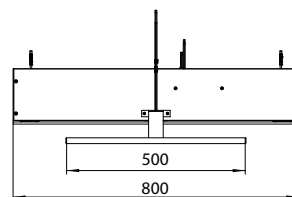

LED-Lichtspiegelschrank mee, 1.000 mm, IP 44, 4.000 K
Aufputzmodell, 2 einstellbare Ablagen, 2 Türen, 1 Steckdose, 1 Lichtschalter, Höhe: 746 mm, 600 mm LED-Leuchte
Illuminated mirror cabinet mee (LED), 1.000 mm, IP 44, 4.000 K
wall-mounted model, 2 adjustable shelves, 2 doors, 1 socket, 1 switch, height: 746 mm, 600 mm LED-Light

aluminium
aluminium

9498 050 52

937,80 € 2