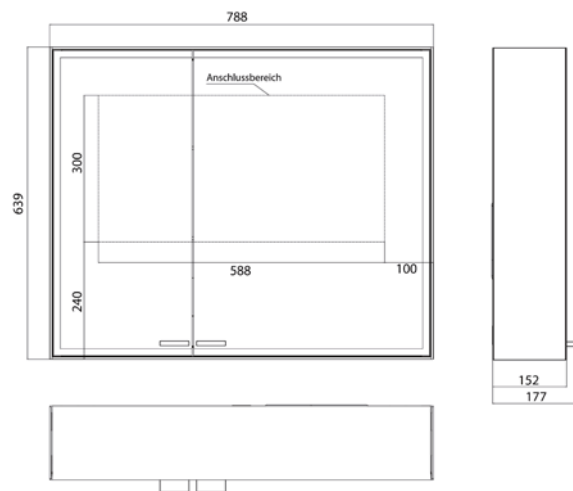

Lichtspiegelschrank prestige 2, 815 mm, **Unterputzmodell, breite Tür rechts**, IP 44
Stufenlose Lichtsteuerung An/Aus, Helligkeit und Lichtfarbe (2.700 bis 6.500 K) über drei integrierte Touchbedienfelder, Umlaufende LED-Beleuchtung, verspiegelte Rückwand, 2 stufenlos einstellbare Glasablagen, 2 Steckdosen, Höhe: 666 mm

Unterputz-Lichtspiegelschrank, immer mit Einbaurahmen bestellen

Illuminated mirror cabinet prestige 2, 815 mm, **built-in model, wide door on the right**, IP 44

Continuous light control on/off, brightness and light color (2.700 bis 6.500 K) via three integrated touch control panels. Surrounding LED-lights with mirrored back panel, 2 continuously adjustable crystal glass shelves, 2 sockets, height: 666 mm

Built-in illuminated mirror cabinet, please order with built-in frame.

aluminium 9897 071 02 2.852,50 € 2
aluminium
Einbaurahmen 9897 000 08 257,80 € 2
Built-in frame