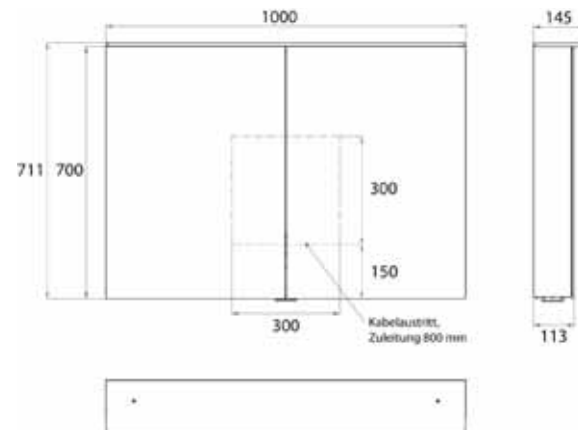

Lichtspiegelschrank Flat 2 Design (LED),
1200 mm, IP 20, 27 W, 2.700-6.500 K

Aufputzmodell, 6 stufenlos einstellbare
Ablagen, 3 Türen, 2 Steckdosen,
Höhe: 711 mm, mit Lichtsegel
(Waschtischbeleuchtung, Oberlicht
separat abschaltbar)

Illuminated mirror cabinet Flat 2 Design
(LED), 1200 mm, IP 20, 27 W, 2.700-6.500 K
wall-mounted model, 6 continuously
adjustable shelves, 3 doors, 2 sockets,
height: 711 mm, with light sail (washba-
sin lighting, light sail can be switched off
separately)

aluminium
aluminium

9797 064 08

2.039,40 €