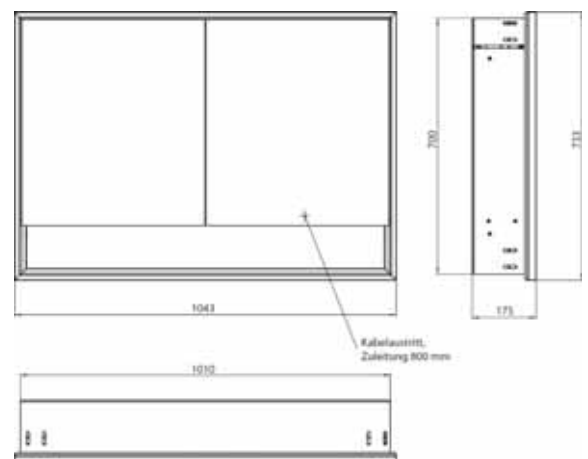

emco loft mit Unterfach

emco loft with lower compartment

PG

Lichtspiegelschrank loft mit Unterfach, 1.000 mm, 2 Türen, **Aufputzmodell** mit verspiegelten Seitenwänden, IP 20. Umlaufende LED-Beleuchtung, mit verspiegelter- oder weißer Glasrückwand, 2 stufenlos einstellbare Ablagen, 2 Türen, 2 Steckdosen, Lichtsteuerung über 3 kapazitive von außen bedienbare Touch-Bedienfelder (An/Aus, Helligkeit und Lichtfarbe - kalt/warm - stufenlos einstellbar), Kabeldurchlass nach außen bei geschlossenen Spiegeltüren. Offenes Unterfach (Höhe: 122 mm) über die komplette Breite mit verspiegelter Rückwand. Höhe: 733 mm

Illuminated mirror cabinet loft with an accessible compartment, 1.000 mm, 2 doors, **wall-mounted model** with mirrored side panels, IP 20. Surrounding LED lights, with mirrored or white glass back panel, 2 continuously adjustable shelves, 2 doors, 2 sockets, light control via 3 capacitive touch control panels which can be operated from the outside (on/off, brightness and light colour - cold/warm - continuously adjustable), external cable routing for closed mirror doors. Accessible compartment (height: 122 mm) on the bottom with mirrored rear wall. Height: 733 mm.

aluminium/spiegel	9798 052 12	2.511,10 €	2
aluminium/mirror			
aluminium/weiss	9798 062 12	2.511,10 €	2
aluminium/white			
schwarz/spiegel	9798 135 12	2.887,80 €	2
black/mirror