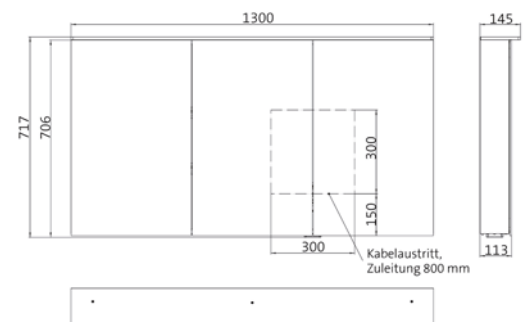

emco flat 2 Design

PG

Lichtspiegelschrank Flat 2 Design (LED), 1200 mm, IP 20, 27 W, 2.700-6.500 K
Aufputzmodell, 4 stufenlos einstellbare Ablagen, 2 Türen, 2 Steckdosen, Höhe: 711 mm, mit Lichtsegel (Waschtischbeleuchtung, Oberlicht separat abschaltbar)
Illuminated mirror cabinet Flat 2 Design (LED), 1200 mm, IP 20, 27 W, 2.700-6.500 K
wall-mounted model, 4 continuously adjustable shelves, 2 doors, 2 sockets, height: 711 mm, with light sail (washbasin lighting, light sail can be switched off separately)

aluminium 9797 064 05 1.739,40 € 2
aluminium

Lichtspiegelschrank Flat 2 Design (LED), 1300 mm, IP 20, 27 W, 2.700-6.500 K
Aufputzmodell, 6 stufenlos einstellbare Ablagen, 3 Türen, 2 Steckdosen, Höhe: 711 mm, mit Lichtsegel (Waschtischbeleuchtung, Oberlicht separat abschaltbar)
Illuminated mirror cabinet Flat 2 Design (LED), 1300 mm, IP 20, 27 W, 2.700-6.500 K
wall-mounted model, 6 continuously adjustable shelves, 3 doors, 2 sockets, height: 711 mm, with light sail (washbasin lighting, light sail can be switched off separately)

aluminium 9797 064 09 2.239,40 €
aluminium