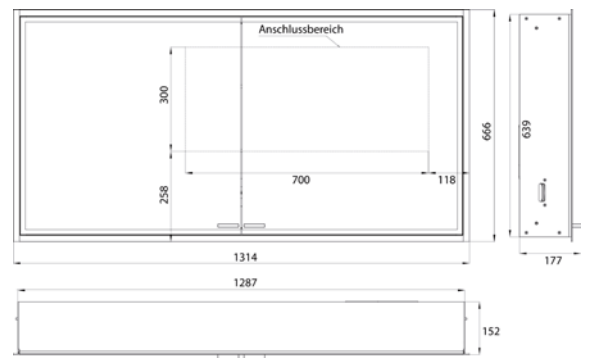

emco prestige 2

PG

Lichtspiegelschrank prestige 2, 1288 mm, **Aufputzmodell**, IP 44
Stufenlose Lichtsteuerung An/Aus, Helligkeit und Lichtfarbe (2.700 bis 6.500 K) über drei integrierte Touchbedienfelder, Umlaufende LED-Beleuchtung, verspiegelte Rückwand, verspiegelte Seitenwände, 2 stufenlos einstellbare Glasablagen, 2 Steckdosen, Höhe: 639 mm

Illuminated mirror cabinet prestige 2, 1288 mm, **wall-mounted model**, IP 44
Continuous light control on/off, brightness and light color (2.700 bis 6.500 K) via three integrated touch control panels. Surrounding LED-lights with mirrored back panel, 2 continuously adjustable crystal glass shelves, 2 sockets, height: 639 mm

aluminium 9897 070 09 3.534,50 € 2
aluminium

Lichtspiegelschrank prestige 2, 1315 mm, **Unterputzmodell**, IP 44
Stufenlose Lichtsteuerung An/Aus, Helligkeit und Lichtfarbe (2.700 bis 6.500 K) über drei integrierte Touchbedienfelder, Umlaufende LED-Beleuchtung, verspiegelte Rückwand, 2 stufenlos einstellbare Glasablagen, 2 Steckdosen, Höhe: 666 mm

Unterputz-Lichtspiegelschrank, immer mit Einbaurahmen bestellen
Illuminated mirror cabinet prestige 2, 1315 mm, **built-in model**, IP 44
Continuous light control on/off, brightness and light color (2.700 bis 6.500 K) via three integrated touch control panels. Surrounding LED-lights with mirrored back panel, 2 continuously adjustable crystal glass shelves, 2 sockets, height: 666 mm
Built-in illuminated mirror cabinet, please order with built-in frame.

aluminium 9897 071 09 3.691,90 € 2
aluminium
Einbaurahmen 9897 000 09 311,50 € 2
Built-in frame