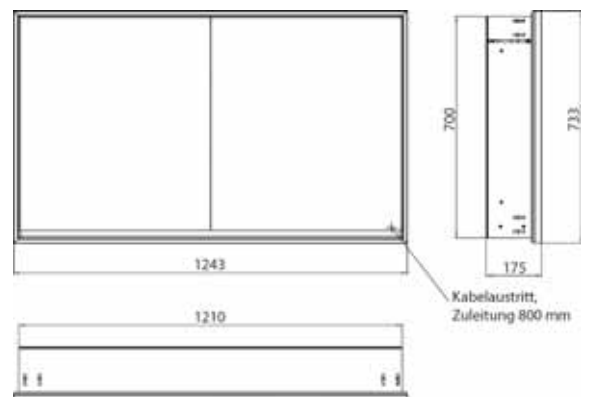

Lichtspiegelschrank loft, 1.200 mm, 2 Türen, **Aufputzmodell** mit verspiegelten Seitenwänden, IP 20. Umlaufende LED-Beleuchtung, mit verspiegelter- oder weißer Glasrückwand, 2 stufenlos einstellbare Ablagen, 2 Türen, 2 Steckdosen, Lichtsteuerung über 3 kapazitive von außen bedienbare Touch-Bedienfelder (An/Aus, Helligkeit und Lichtfarbe - kalt/warm - stufenlos einstellbar), Kabeldurchlass nach außen bei geschlossenen Spiegeltüren. Höhe: 733 mm

Illuminated mirror cabinet loft, 1.200 mm, 2 doors, **wall-mounted model** with mirrored side panels, IP 20. Surrounding LED lights, with mirrored or white glass back panel, 2 continuously adjustable shelves, 2 doors, 2 sockets, light control via 3 capacitive touch control panels which can be operated from the outside (on/off, brightness and light colour - cold/warm - continuously adjustable), external cable routing for closed mirror doors Height: 733 mm.

aluminium/spiegel	9798 051 18	2.774,70 €	2
aluminium/mirror			
aluminium/weiss	9798 061 18	2.774,70 €	2
aluminium/white			
schwarz/spiegel	9798 133 18	3.190,90 €	2
black/mirror			

Lichtspiegelschrank loft, 1.200 mm, 2 Türen, **Unterputzmodell**, IP 20. Umlaufende LED-Beleuchtung, mit verspiegelter- oder weißer Glasrückwand, 2 stufenlos einstellbare Ablagen, 2 Türen, 2 Steckdosen, Lichtsteuerung über 3 kapazitive von außen bedienbare Touch-Bedienfelder (An/Aus, Helligkeit und Lichtfarbe - kalt/warm - stufenlos einstellbar), Kabeldurchlass nach außen bei geschlossenen Spiegeltüren. Höhe: 733 mm