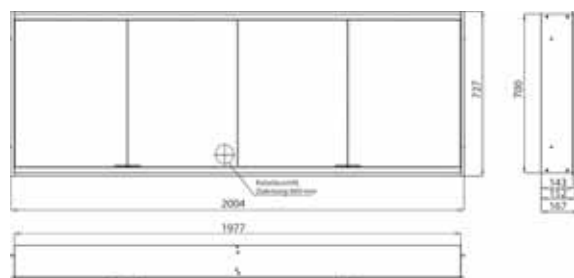

emco prime 2

PG

Lichtspiegelschrank prime 2, 2.000 mm, 4 Türen, **Aufputzmodell**, IP20
Seitenwand verspiegelt, mit verspiegelter- oder weißer Glasrückwand, 4 stufenlos einstellbare Ablagen, 4 Türen, 2 Steckdosen, stufenlose Lichtsteuerung (an/aus, Helligkeit und Lichtfarbe) über drei in die Glasrückwand integrierte Touchsensoren, Höhe: 700 mm, LED-Beleuchtung

Illuminated mirror cabinet prime 2, 2.000 mm, 4 doors, **wall-mounted version**, IP 20 with mirrored or white glass back panel, mirrored side panels, 4 continuously adjustable crystal glass shelves, 4 doors, 2 sockets, continuous light control (on/off, brightness and light color) via three touch sensors which are integrated into the glass rear wall, height: 700 mm, LED-lights

aluminium/spiegel	9497 062 66	3.430,00 €	2
aluminium/mirror			
aluminium/weiss	9497 063 66	3.430,00 €	2
aluminium/white			
schwarz/spiegel	9497 135 66	3.944,50 €	2
black/mirror			

Lichtspiegelschrank prime 2, 2.000 mm, 4 Türen, **Unterputzmodell**, IP20 mit verspiegelter- oder weißer Glasrückwand, 4 stufenlos einstellbare Ablagen, 4 Türen, 2 Steckdosen, stufenlose Lichtsteuerung (an/aus, Helligkeit und Lichtfarbe) über Touchsensoren, Höhe: 730 mm, LED-Beleuchtung
Unterputz-Lichtspiegelschrank, immer mit Einbaurahmen bestellen

Illuminated mirror cabinet prime 2, 2.000 mm, 4 doors, **built-in version**, IP 20 with mirrored or white glass back panel, 4 continuously adjustable crystal glass shelves, 4 doors, 2 sockets, continuous light control (on/off, brightness and light color) via three touch sensors which are integrated into the glass rear wall, height: 730 mm, LED-lights
Built-in illuminated mirror cabinet, please order with built-in frame.