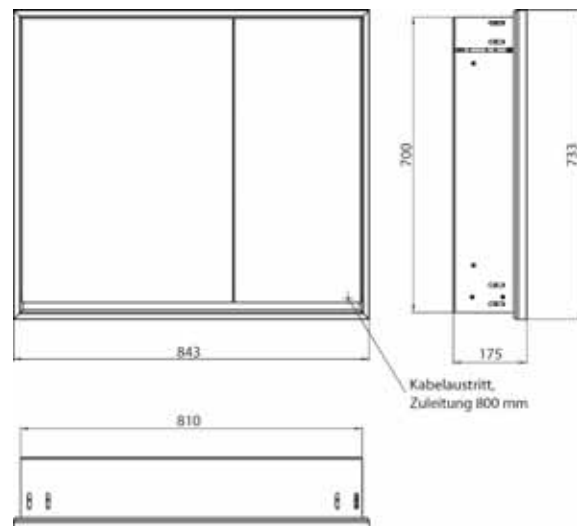

Lichtspiegelschrank loft, 800 mm, 2 Türen, **Unterputzmodell**, IP 20.
Umlaufende LED-Beleuchtung, mit verspiegelter- oder weißer Glasrückwand, 2 stufenlos einstellbare Ablagen, 2 Türen (breite Tür links), 1 Steckdose, Lichtsteuerung über 3 kapazitive von außen bedienbare Touch-Bedienfelder (An/Aus, Helligkeit und Lichtfarbe - kalt/warm - stufenlos einstellbar), Kabeldurchlass nach außen bei geschlossenen Spiegeltüren. Höhe: 733 mm

Unterputz-Lichtspiegelschrank, immer mit Einbaurahmen bestellen

Illuminated mirror cabinet loft, 800 mm, 2 doors, **built-in version**, IP 20.
Surrounding LED lights, with mirrored or white glass back panel, 2 continuously adjustable shelves, 2 doors (**wide door on the left**), 1 socket, light control via 3 capacitive touch control panels which can be operated from the outside (on/off, brightness and light colour - cold/warm - continuously adjustable), external cable routing for closed mirror doors
Height: 733 mm

Built-in illuminated mirror cabinet, please order with built-in frame.

aluminium/spiegel	9798 051 11	2.306,10 €	2
aluminium/mirror			
aluminium/weiss	9798 061 11	2.306,10 €	2
aluminium/white			
schwarz/spiegel	9798 133 11	2.652,00 €	2
black/mirror			
Einbaurahmen	9798 000 02	251,40 €	2
Built-in frame