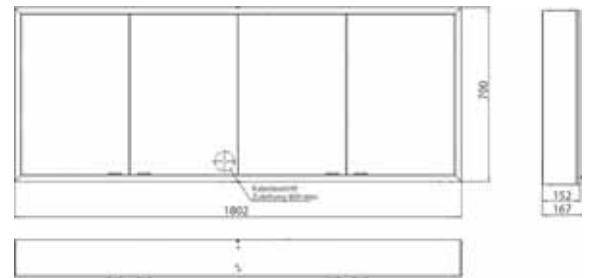

emco prime

PG

Lichtspiegelschrank prime, 1.800 mm, 4 Türen, **Aufputzmodell**, IP20
Seitenwand verspiegelt, mit verspiegelter- oder weißer Glasrückwand, 4 stufenlos einstellbare Ablagen, 4 Türen, 2 Steckdosen, stufenlose Lichtsteuerung (an/aus, Helligkeit und Lichtfarbe) über drei in die Glasrückwand integrierte Touchsensoren, Höhe: 700 mm, LED-Beleuchtung

Illuminated mirror cabinet prime, 1.800 mm, 4 doors, **wall-mounted version**, IP 20 with mirrored or white glass back panel, mirrored side panels, 4 continuously adjustable crystal glass shelves, 4 doors, 2 sockets, continuous light control (on/off, brightness and light color) via three touch sensors which are integrated into the glass rear wall, height: 700 mm, LED-lights

aluminium/spiegel	9497 062 88	3.425,00 €	2
aluminium/mirror			
aluminium/weiss	9497 063 88	3.425,00 €	2
aluminium/white			
schwarz/spiegel	9497 135 88	3.938,80 €	2
black/mirror			

Lichtspiegelschrank prime, 1.800 mm, 4 Türen, **Unterputzmodell**, IP20 mit verspiegelter- oder weißer Glasrückwand, 4 stufenlos einstellbare Ablagen, 4 Türen, 2 Steckdosen, stufenlose Lichtsteuerung (an/aus, Helligkeit und Lichtfarbe) über drei in die Glasrückwand integrierte Touchsensoren, Höhe: 730 mm, LED-Beleuchtung

Unterputz-Lichtspiegelschrank, immer mit Einbaurahmen bestellen

Illuminated mirror cabinet prime, 1.800 mm, 4 doors, **built-in version**, IP 20 with mirrored or white glass back panel, 4 continuously adjustable crystal glass shelves, 4 doors, 2 sockets, continuous light control (on/off, brightness and light color) via three touch sensors which are integrated into the glass rear wall, height: 730 mm, LED-lights
Built-in illuminated mirror cabinet, please order with built-in frame.

aluminium/spiegel	9497 062 98	3.395,00 €	2
aluminium/mirror			
aluminium/weiss	9497 063 98	3.395,00 €	2
aluminium/white			
schwarz/spiegel	9497 135 98	3.904,30 €	2
black/mirror			
Einbaurahmen	9497 000 32	355,00 €	2
Built-in frame