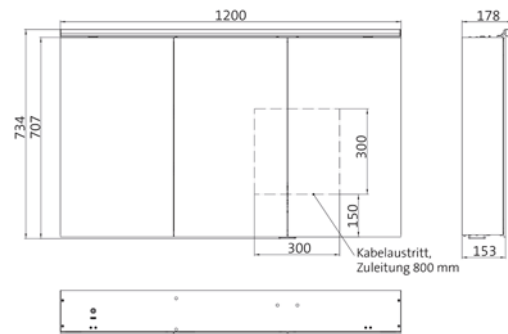

Lichtspiegelschrank Pure 2 Classic (LED), 1300 mm, IP 20, 28 W, 2.700-6.500 K
Aufputzmodell, 6 stufenlos einstellbare Ablagen, 3 Türen, 2 Steckdosen, Höhe: 729 mm, mit LED-Aufsatzleuchte (Waschtischbeleuchtung, Oberlicht separat abschaltbar)

Illuminated mirror cabinet Pure 2 Classic (LED), 1300 mm, IP 20, 28 W, 2.700-6.500 K

wall-mounted model, 6 continuously adjustable shelves, 3 doors, 2 sockets, height: 729 mm, with LED top light (washbasin light, top light can be switched off separately)

aluminium 9797 055 09 2.186,80 €
aluminium