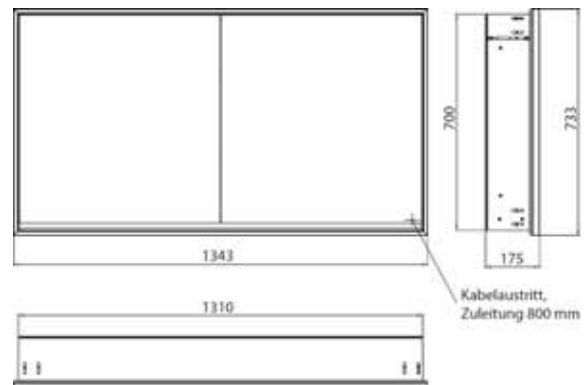

Lichtspiegelschrank loft, 1.300 mm, 2 Türen, **Aufputzmodell** mit verspiegelten Seitenwänden, IP 20.
Umlaufende LED-Beleuchtung, mit verspiegelter- oder weißer Glasrückwand, 2 stufenlos einstellbare Ablagen, 2 Türen, 2 Steckdosen, Lichtsteuerung über 3 kapazitive von außen bedienbare Touch-Bedienfelder (An/Aus, Helligkeit und Lichtfarbe - kalt/warm - stufenlos einstellbar), Kabeldurchlass nach außen bei geschlossenen Spiegeltüren.
Höhe: 733 mm

Illuminated mirror cabinet loft, 1.300 mm, 2 doors, **wall-mounted model** with mirrored side panels, IP 20.
Surrounding LED lights, with mirrored or white glass back panel, 2 continuously adjustable shelves, 2 doors, 2 sockets, light control via 3 capacitive touch control panels which can be operated from the outside (on/off, brightness and light colour - cold/warm - continuously adjustable), external cable routing for closed mirror doors Height: 733 mm.

aluminium/spiegel	9798 051 20	3.038,30 €	2
aluminium/mirror			
aluminium/weiss	9798 061 20	3.038,30 €	2
aluminium/white			
schwarz/spiegel	9798 133 20	3.494,00 €	2
black/mirror			

Lichtspiegelschrank loft, 1.300 mm, 2 Türen, **Unterputzmodell**, IP 20.
Umlaufende LED-Beleuchtung, mit verspiegelter- oder weißer Glasrückwand, 2 stufenlos einstellbare Ablagen, 2 Türen, 2 Steckdosen, Lichtsteuerung über 3 kapazitive von außen bedienbare Touch-Bedienfelder (An/Aus, Helligkeit und Lichtfarbe - kalt/warm - stufenlos einstellbar), Kabeldurchlass nach außen bei geschlossenen Spiegeltüren.
Höhe: 733 mm