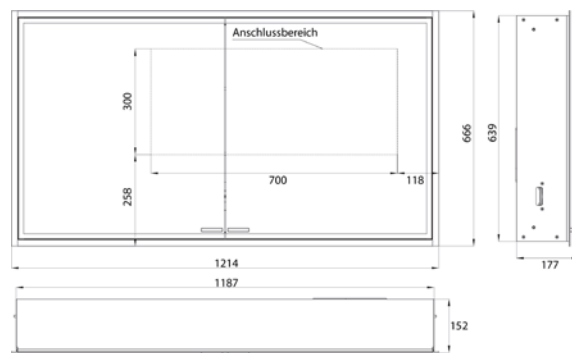

emco prestige 2

PG

Lichtspiegelschrank prestige 2, 1188 mm, **Aufputzmodell**, IP 44
Stufenlose Lichtsteuerung An/Aus, Helligkeit und Lichtfarbe (2.700 bis 6.500 K) über drei integrierte Touchbedienfelder, Umlaufende LED-Beleuchtung, verspiegelte Rückwand, verspiegelte Seitenwände, 2 stufenlos einstellbare Glasablagen, 2 Steckdosen, Höhe: 639 mm

Illuminated mirror cabinet prestige 2, 1188 mm, **wall-mounted model**, IP 44
Continuous light control on/off, brightness and light color (2.700 bis 6.500 K) via three integrated touch control panels. Surrounding LED-lights with mirrored back panel, 2 continuously adjustable crystal glass shelves, 2 sockets, height: 639 mm

aluminium 9897 070 08 3.364,00 € 2
aluminium

Lichtspiegelschrank prestige 2, 1215 mm, **Unterputzmodell**, IP 44
Stufenlose Lichtsteuerung An/Aus, Helligkeit und Lichtfarbe (2.700 bis 6.500 K) über drei integrierte Touchbedienfelder, Umlaufende LED-Beleuchtung, verspiegelte Rückwand, 2 stufenlos einstellbare Glasablagen, 2 Steckdosen, Höhe: 666 mm

Unterputz-Lichtspiegelschrank, immer mit Einbaurahmen bestellen
Illuminated mirror cabinet prestige 2, 1215 mm, **built-in model**, IP 44
Continuous light control on/off, brightness and light color (2.700 bis 6.500 K) via three integrated touch control panels. Surrounding LED-lights with mirrored back panel, 2 continuously adjustable crystal glass shelves, 2 sockets, height: 666 mm
Built-in illuminated mirror cabinet, please order with built-in frame.

aluminium 9897 071 08 3.534,50 € 2
aluminium
Einbaurahmen 9897 000 22 306,90 € 2
Built-in frame