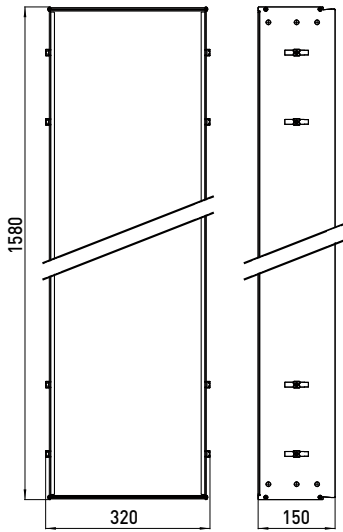

emco asis 300

PG

Einbaurahmen
für Asis Module (300) mit 1584 mm
Unterputzmodule bitte immer mit
Einbaurahmen bestellen
Built-in frame
for Asis module (300) 1584 mm
Please order built-in modules with an
installation frame

Einbaurahmen	9720 000 11	279,90 €	2
Built-in frame			

ersatzteilpreisliste
spare part price-list

module 300	Ersatz-Glasboden	9720 000 90	12,50 €	5
module 300	Spare glass bottom