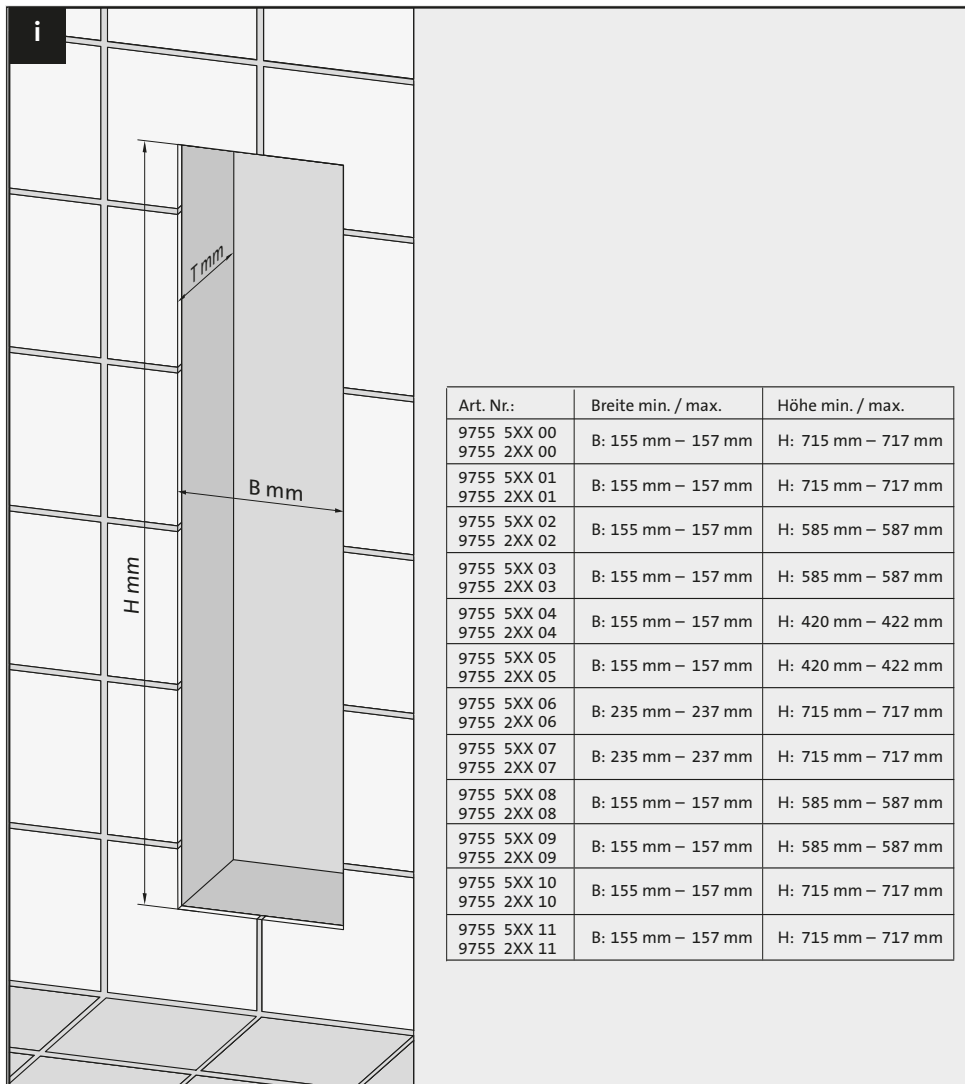

Asis Module (Glasfront)

- _ Hochwertige Edelstahlkonstruktion mit integrierter Führung der WC-Papierrolle
- _ Hochwertige Fronten aus Verbundglas in weiß matt / weiß glänzend oder schwarz matt / schwarz glänzend.
- _ Mit zwei justierbaren Haltern für den Einbau in Vorwandinstallationswand, Metallständerwerk oder Mauerwerk.

Asis modules (Glass front)

- _ Asis Pure counts on a clever stainless-steel construction with integrated paper flap
- _ High-quality fronts made of laminated glass in matt white / glossy white or matt black / glossy black.
- _ With two adjustable holders for installation in wall system, metal frame work or masonry.

Einbaumaße · Mounting dimensions