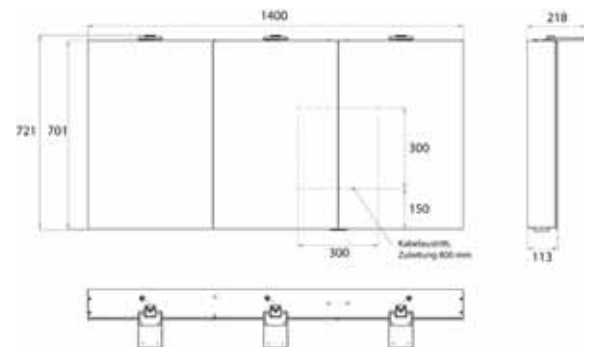

Lichtspiegelschrank Flat 2 Style (LED), 1600 mm, IP 20, 36 W, 2.700-6.500 K
Aufputzmodell, 6 stufenlos einstellbare Ablagen, 3 Türen, 2 Steckdosen, Höhe: 721 mm, drei LED-Aufsatzleuchten (Waschtischbeleuchtung, Oberlicht separat abschaltbar)

Illuminated mirror cabinet Flat 2 Style (LED), 1600 mm, IP 20, 36 W, 2.700-6.500 K

wall-mounted model, 6 continuously adjustable shelves, 3 doors, 2 sockets, height: 721 mm, three LED top lights (washbasin light, top light can be switched off separately)

aluminium
aluminium

9797 063 07

2.185,40 € 2