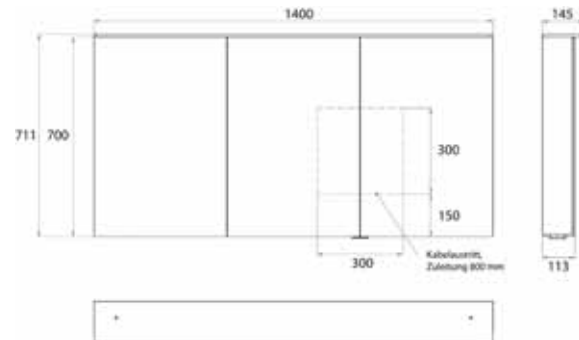

Lichtspiegelschrank Flat 2 Design (LED),
1600 mm, IP 20, 35 W, 2.700-6.500 K

Aufputzmodell, 6 stufenlos einstellbare
Ablagen, 3 Türen, 2 Steckdosen,
Höhe: 711 mm, mit Lichtsegel
(Waschtischbeleuchtung, Oberlicht
separat abschaltbar)

Illuminated mirror cabinet Flat 2 Design
(LED), 1600 mm, IP 20, 35 W, 2.700-6.500 K
wall-mounted model, 6 continuously
adjustable shelves, 3 doors, 2 sockets,
height: 711 mm, with light sail (washba-
sin lighting, light sail can be switched off
separately)

aluminium
aluminium

9797 064 07

2.275,80 €

2