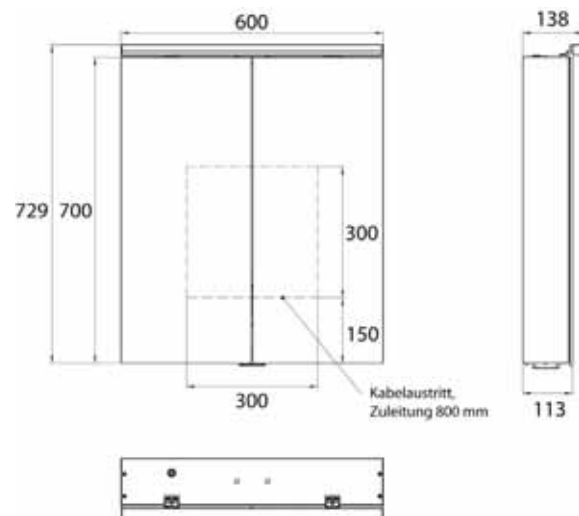

Lichtspiegelschrank Flat 2 Classic (LED), 800 mm, IP 20, 18 W, 2.700-6.500 K

Aufputzmodell, 4 stufenlos einstellbare Ablagen, 2 Türen, 2 Steckdosen, Höhe: 729 mm, mit LED-Aufsatzleuchte (Waschtischbeleuchtung, Oberlicht separat abschaltbar)

Illuminated mirror cabinet Flat 2 Classic (LED), 800 mm, IP 20, 18 W, 2.700-6.500 K **wall-mounted model**, 4 continuously adjustable shelves, 2 doors, 2 sockets, height: 729 mm, with LED top light (washbasin light, top light can be switched off separately)

aluminium
aluminium

9797 065 03

1.129,40 €

2