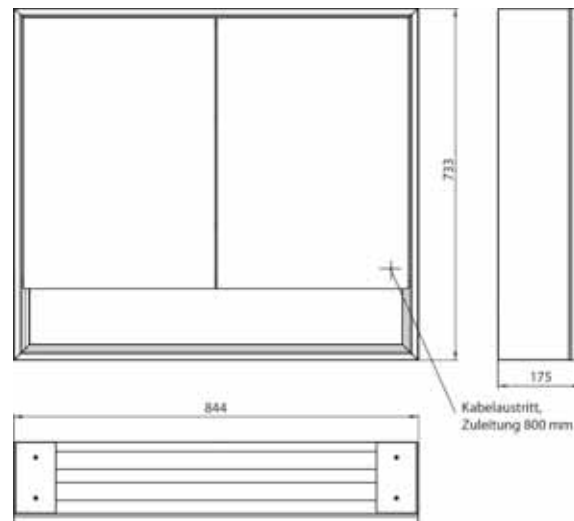

emco loft mit Unterfach

emco loft with lower compartment

PG

Lichtspiegelschrank loft mit Unterfach, 800 mm, 2 Türen, **Aufputzmodell** mit verspiegelten Seitenwänden, IP 20. Umlaufende LED-Beleuchtung, mit verspiegelter- oder weißer Glasrückwand, 2 stufenlos einstellbare Ablagen, 2 Türen, 1 Steckdose, Lichtsteuerung über 3 kapazitive von außen bedienbare Touch-Bedienfelder (An/Aus, Helligkeit und Lichtfarbe - kalt/warm - stufenlos einstellbar), Kabeldurchlass nach außen bei geschlossenen Spiegeltüren. Offenes Unterfach (Höhe: 122 mm) über die komplette Breite mit verspiegelter Rückwand. Höhe: 733 mm

Illuminated mirror cabinet loft with an accessible compartment, 800 mm, 2 doors, wall-mounted model with mirrored side panels, IP 20. Surrounding LED lights, with mirrored or white glass back panel, 2 continuously adjustable shelves, 2 doors, 1 socket, light control via 3 capacitive touch control panels which can be operated from the outside (on/off, brightness and light colour - cold/warm - continuously adjustable), external cable routing for closed mirror doors. Accessible compartment (height: 122 mm) on the bottom with mirrored rear wall. Height: 733 mm.

aluminium/spiegel	9798 052 06	2.364,70 €	2
aluminium/mirror			
aluminium/weiss	9798 062 06	2.364,70 €	2
aluminium/white			
schwarz/spiegel	9798 135 06	2.719,40 €	2
black/mirror