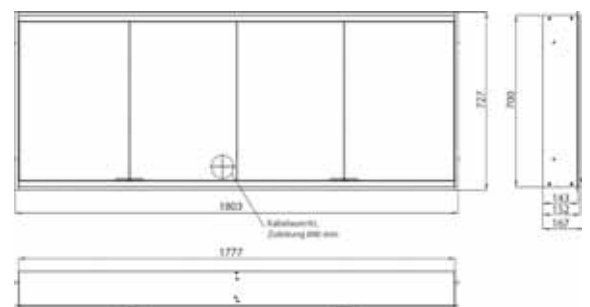

emco prime 2

PG

Lichtspiegelschrank prime 2, 1.800 mm, 4 Türen, **Aufputzmodell**, IP20
Seitenwand verspiegelt, mit verspiegelter- oder weißer Glasrückwand, 4 stufenlos einstellbare Ablagen, 4 Türen, 2 Steckdosen, stufenlose Lichtsteuerung (an/aus, Helligkeit und Lichtfarbe) über drei in die Glasrückwand integrierte Touchsensoren, Höhe: 700 mm, LED-Beleuchtung

Illuminated mirror cabinet prime 2, 1.800 mm, 4 doors, **wall-mounted version**, IP 20 with mirrored or white glass back panel, mirrored side panels, 4 continuously adjustable crystal glass shelves, 4 doors, 2 sockets, continuous light control (on/off, brightness and light color) via three touch sensors which are integrated into the glass rear wall, height: 700 mm, LED-lights

aluminium/spiegel	9497 062 64	3.332,70 €	2
aluminium/mirror			
aluminium/weiss	9497 063 64	3.332,70 €	2
aluminium/white			
schwarz/spiegel	9497 135 64	3.832,60 €	2
black/mirror			

Lichtspiegelschrank prime 2, 1.800 mm, 4 Türen, **Unterputzmodell**, IP20 mit verspiegelter- oder weißer Glasrückwand, 4 stufenlos einstellbare Ablagen, 4 Türen, 2 Steckdosen, stufenlose Lichtsteuerung (an/aus, Helligkeit und Lichtfarbe) über drei in die Glasrückwand integrierte Touchsensoren, Höhe: 730 mm, LED-Beleuchtung

Unterputz-Lichtspiegelschrank, immer mit Einbaurahmen bestellen

Illuminated mirror cabinet prime 2, 1.800 mm, 4 doors, **built-in version**, IP 20 with mirrored or white glass back panel, 4 continuously adjustable crystal glass shelves, 4 doors, 2 sockets, continuous light control (on/off, brightness and light color) via three touch sensors which are integrated into the glass rear wall, height: 730 mm, LED-lights
Built-in illuminated mirror cabinet, please order with built-in frame.