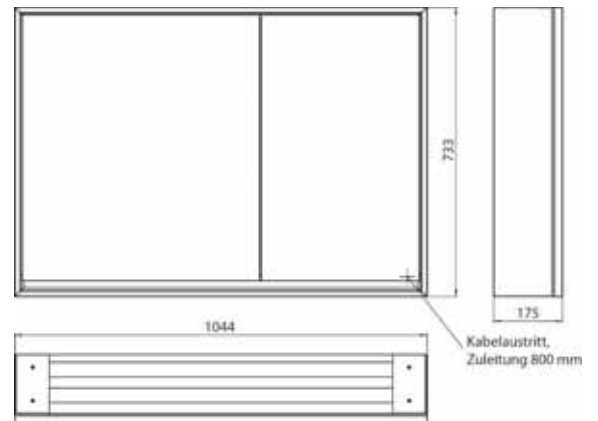

Lichtspiegelschrank loft, 1.000 mm, 2 Türen, **Unterputzmodell**, IP 20. Umlaufende LED-Beleuchtung, mit verspiegelter- oder weißer Glasrückwand, 2 stufenlos einstellbare Ablagen, 2 Türen (**breite Tür links**), 2 Steckdosen, Lichtsteuerung über 3 kapazitive von außen bedienbare Touch-Bedienfelder (An/Aus, Helligkeit und Lichtfarbe - kalt/warm - stufenlos einstellbar), Kabeldurchlass nach außen bei geschlossenen Spiegeltüren. Höhe: 733 mm

Unterputz-Lichtspiegelschrank, immer mit Einbaurahmen bestellen
Illuminated mirror cabinet loft, 1.000 mm, 2 doors, **built-in version**, IP 20. Surrounding LED lights, with mirrored or white glass back panel, 2 continuously adjustable shelves, 2 doors (**wide door on the left**), 2 sockets, light control via 3 capacitive touch control panels which can be operated from the outside (on/off, brightness and light colour - cold/warm - continuously adjustable), external cable routing for closed mirror doors Height: 733 mm
Built-in illuminated mirror cabinet, please order with built-in frame.

aluminium/spiegel	9798 051 17	2.481,90 €	2
aluminium/mirror			
aluminium/weiss	9798 061 17	2.481,90 €	2
aluminium/white			
schwarz/spiegel	9798 133 17	2.854,20 €	2
black/mirror			
Einbaurahmen	9798 000 03	291,40 €	2
Built-in frame