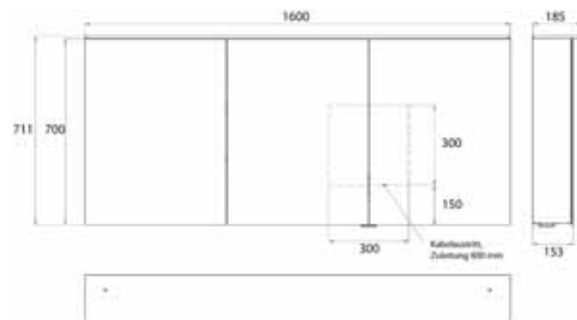

emco pure 2 Design

PG

Lichtspiegelschrank Pure 2 Design (LED), 1400 mm, IP 20, 32 W, 2.700-6.500 K
Aufputzmodell, 6 stufenlos einstellbare Ablagen, 3 Türen, 2 Steckdosen, Höhe: 711 mm, mit Lichtsegel (Waschtischbeleuchtung, Oberlicht separat abschaltbar)

Illuminated mirror cabinet Pure 2 Design (LED), 1400 mm, IP 20, 32 W, 2.700-6.500 K, **wall-mounted model**, 6 continuously adjustable shelves, 3 doors, 2 sockets, height: 711 mm, with light sail (washbasin lighting, light sail can be switched off separately)

aluminium 9797 054 06 2.463,40 € 2
aluminium

Lichtspiegelschrank Pure 2 Design (LED), 1600 mm, IP 20, 36 W, 2.700-6.500 K
Aufputzmodell, 6 stufenlos einstellbare Ablagen, 3 Türen, 2 Steckdosen, Höhe: 711 mm, mit Lichtsegel (Waschtischbeleuchtung, Oberlicht separat abschaltbar)

Illuminated mirror cabinet Pure 2 Design (LED), 1600 mm, IP 20, 36 W, 2.700-6.500 K, **wall-mounted model**, 6 continuously adjustable shelves, 3 doors, 2 sockets, height: 711 mm, with light sail (washbasin lighting, light sail can be switched off separately)

aluminium 9797 054 07 2.604,70 € 2
aluminium