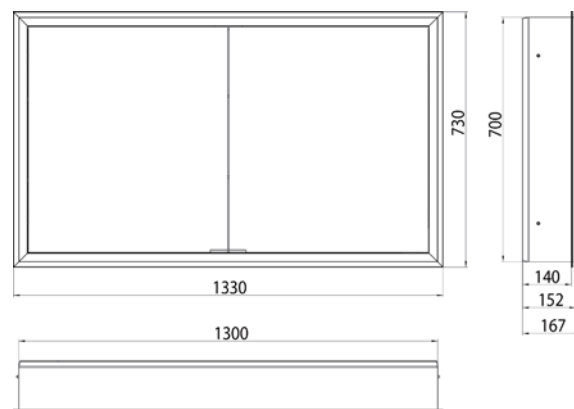

emco prime

PG

Lichtspiegelschrank prime, 1.300 mm, 2 Türen, **Aufputzmodell**, IP20
Seitenwand verspiegelt, mit verspiegelter- oder weißer Glasrückwand, 2 stufenlos einstellbare Ablagen, 2 Türen, 2 Steckdosen, stufenlose Lichtsteuerung (an/aus, Helligkeit und Lichtfarbe) über drei in die Glasrückwand integrierte Touchsensoren, Höhe: 700 mm, LED-Beleuchtung

Illuminated mirror cabinet prime, 1.300 mm, 2 doors, **wall-mounted version**, IP 20 with mirrored or white glass back panel, mirrored side panels, 2 continuously adjustable crystal glass shelves, 2 doors, 2 sockets, continuous light control (on/off, brightness and light color) via three touch sensors which are integrated into the glass rear wall, height: 700 mm, LED-lights

aluminium/spiegel	9497 062 85	2.893,60 €	2
aluminium/mirror			
aluminium/weiss	9497 063 85	2.893,60 €	2
aluminium/white			
schwarz/spiegel	9497 135 85	3.328,60 €	2
black/mirror			

Lichtspiegelschrank prime, 1.300 mm, 2 Türen, **Unterputzmodell**, IP20 mit verspiegelter- oder weißer Glasrückwand, 2 stufenlos einstellbare Ablagen, 2 Türen, 2 Steckdosen, stufenlose Lichtsteuerung (an/aus, Helligkeit und Lichtfarbe) über drei in die Glasrückwand integrierte Touchsensoren, Höhe: 730 mm, LED-Beleuchtung

Unterputz-Lichtspiegelschrank, immer mit Einbaurahmen bestellen

Illuminated mirror cabinet prime, 1.300 mm, 2 doors, **built-in version**, IP 20 with mirrored or white glass back panel, 2 continuously adjustable crystal glass shelves, 2 doors, 2 sockets, continuous light control (on/off, brightness and light color) via three touch sensors which are integrated into the glass rear wall, height: 730 mm, LED-lights
Built-in illuminated mirror cabinet, please order with built-in frame.