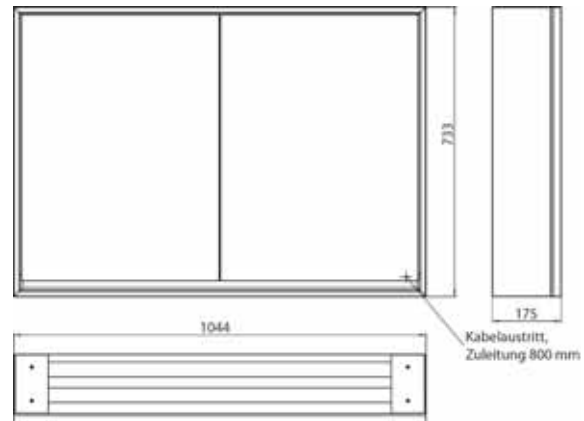

Lichtspiegelschrank loft, 1.000 mm, 2 Türen, **Unterputzmodell**, IP 20. Umlaufende LED-Beleuchtung, mit verspiegelter- oder weißer Glasrückwand, 2 stufenlos einstellbare Ablagen, 2 Türen, 2 Steckdosen, Lichtsteuerung über 3 kapazitive von außen bedienbare Touch-Bedienfelder (An/Aus, Helligkeit und Lichtfarbe - kalt/warm - stufenlos einstellbar), Kabeldurchlass nach außen bei geschlossenen Spiegeltüren. Höhe: 733 mm

Unterputz-Lichtspiegelschrank, immer mit Einbaurahmen bestellen
Illuminated mirror cabinet loft, 1.000 mm, 2 doors, **built-in version**, IP 20. Surrounding LED lights, with mirrored or white glass back panel, 2 continuously adjustable shelves, 2 doors, 2 sockets, light control via 3 capacitive touch control panels which can be operated from the outside (on/off, brightness and light colour - cold/warm - continuously adjustable), external cable routing for closed mirror doors Height: 733 mm. Built-in illuminated mirror cabinet, please order with built-in frame.

aluminium/spiegel	9798 051 13	2.481,90 €	2
aluminium/mirror			
aluminium/weiss	9798 061 13	2.481,90 €	2
aluminium/white			
schwarz/spiegel	9798 133 13	2.854,20 €	2
black/mirror			
Einbaurahmen	9798 000 03	291,40 €	2
Built-in frame