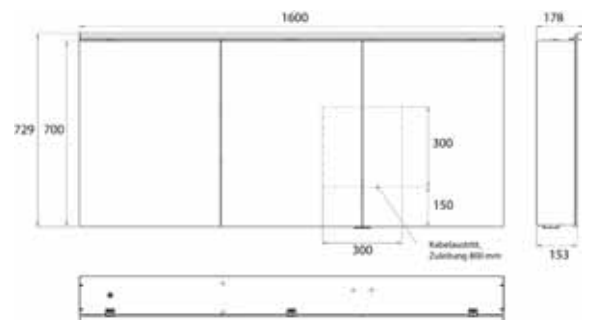

emco pure 2 Classic

PG

Lichtspiegelschrank Pure 2 Classic (LED), 1400 mm, IP 20, 30 W, 2.700-6.500 K
Aufputzmodell, 6 stufenlos einstellbare Ablagen, 3 Türen, 2 Steckdosen, Höhe: 729 mm, mit LED-Aufsatzleuchte (Waschtischbeleuchtung, Oberlicht separat abschaltbar)

Illuminated mirror cabinet Pure 2 Classic (LED), 1400 mm, IP 20, 30 W, 2.700-6.500 K

wall-mounted model, 6 continuously adjustable shelves, 3 doors, 2 sockets, height: 729 mm, with LED top light (washbasin light, top light can be switched off separately)

aluminium
aluminium

9797 055 06

2.203,50 €

2

Lichtspiegelschrank Pure 2 Classic (LED), 1600 mm, IP 20, 34 W, 2.700-6.500 K
Aufputzmodell, 6 stufenlos einstellbare Ablagen, 3 Türen, 2 Steckdosen, Höhe: 729 mm, mit LED-Aufsatzleuchte (Waschtischbeleuchtung, Oberlicht separat abschaltbar)

Illuminated mirror cabinet Pure 2 Classic (LED), 1600 mm, IP 20, 34 W, 2.700-6.500 K

wall-mounted model, 6 continuously adjustable shelves, 3 doors, 2 sockets, height: 729 mm, with LED top light (washbasin light, top light can be switched off separately)

aluminium
aluminium

9797 055 07

2.344,80 €

2