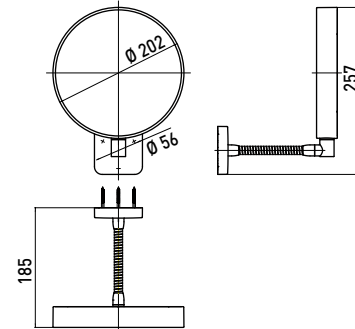

emco kosmetikspiegel prime

emco cosmetic mirror prime

PG

Rasier- und Kosmetikspiegel
beidseitig verspiegelt: Vergrößerung:
3- und 7-fach, rund, unbeleuchtet, am
Flexarm
Shaving and cosmetic mirror
3- and 7 magnifying glass, with flex arm,
not illuminated

chrom
chrome

1095 001 14

245,10 € 2

Rasier- und Kosmetikspiegel
beidseitig verspiegelt: Vergrößerung:
3- und 7-fach, rund, unbeleuchtet, am
Flexarm, Gleitschiene zur Höhenverstel-
lung
Shaving and cosmetic mirror
3- and 7 magnifying glass, height adju-
stable, not illuminated

chrom
chrome

1095 001 15

352,20 € 2