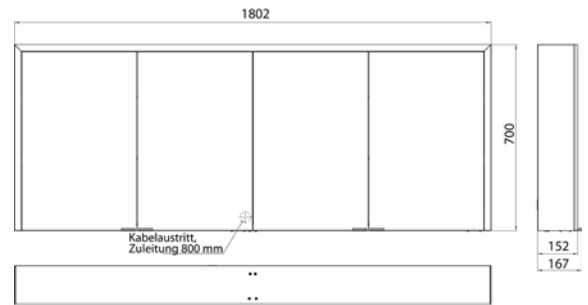

emco prime 3

PG

Lichtspiegelschrank prime 3, 1.800 mm, 4 Türen, **Aufputzmodell**, IP20
Seitenwand verspiegelt, mit verspiegelter- oder weißer Glasrückwand, 4 stufenlos einstellbare Ablagen, 4 Türen, 2 Steckdosen, stufenlose Lichtsteuerung (an/aus, Helligkeit und Lichtfarbe) über drei in die Glasrückwand integrierte Touchsensoren, Höhe: 700 mm, LED-Beleuchtung

Illuminated mirror cabinet prime 3, 1.800 mm, 4 doors, **wall-mounted version**, IP 20

with mirrored or white glass back panel, mirrored side panels, 4 continuously adjustable crystal glass shelves, 4 doors, 2 sockets, continuous light control (on/off, brightness and light color) via three touch sensors which are integrated into the glass rear wall, height: 700 mm, LED-lights

aluminium/spiegel	9497 072 09	3.355,00 €	2
aluminium/mirror			
aluminium/weiss	9497 073 09	3.355,00 €	2
aluminium/white			
schwarz/spiegel	9497 143 09	3.868,80 €	2
black/mirror			

Lichtspiegelschrank prime 3, 1.800 mm, 4 Türen, **Unterputzmodell**, IP20
mit verspiegelter- oder weißer Glasrückwand, 4 stufenlos einstellbare Ablagen, 4 Türen, 2 Steckdosen, stufenlose Lichtsteuerung (an/aus, Helligkeit und Lichtfarbe) über drei in die Glasrückwand integrierte Touchsensoren, Höhe: 730 mm, LED-Beleuchtung

Unterputz-Lichtspiegelschrank, immer mit Einbaurahmen bestellen

Illuminated mirror cabinet prime 3, 1.800 mm, 4 doors, **built-in version**, IP 20
with mirrored or white glass back panel, 4 continuously adjustable crystal glass shelves, 4 doors, 2 sockets, continuous light control (on/off, brightness and light color) via three touch sensors which are integrated into the glass rear wall, height: 730 mm, LED-lights
Built-in illuminated mirror cabinet, please order with built-in frame.

aluminium/spiegel	9497 172 09	3.325,00 €	2
aluminium/mirror			
aluminium/weiss	9497 173 09	3.325,00 €	2
aluminium/white			
schwarz/spiegel	9497 144 09	3.834,30 €	2
black/mirror			
Einbaurahmen	9497 000 32	355,00 €	2
Built-in frame