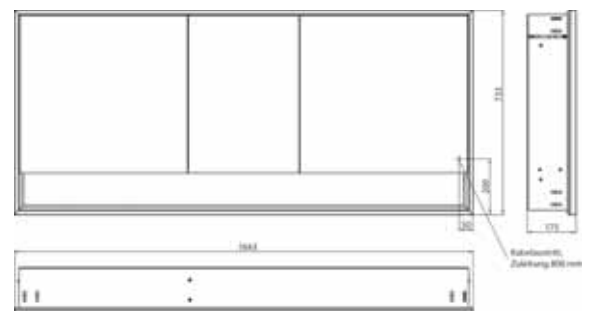

emco loft mit Unterfach

emco loft with lower compartment

PG

Lichtspiegelschrank loft mit Unterfach, 1.600 mm, 3 Türen, **Aufputzmodell** mit verspiegelten Seitenwänden, IP 20. Umlaufende LED-Beleuchtung, mit verspiegelter- oder weißer Glasrückwand, 4 stufenlos einstellbare Ablagen, 3 Türen, 2 Steckdosen, Lichtsteuerung über 3 kapazitive von außen bedienbare Touch-Bedienfelder (An/Aus, Helligkeit und Lichtfarbe - kalt/warm - stufenlos einstellbar), Kabeldurchlass nach außen bei geschlossenen Spiegeltüren. Offenes Unterfach (Höhe: 122 mm) über die komplette Breite mit verspiegelter Rückwand. Höhe: 733 mm

Illuminated mirror cabinet loft with an accessible compartment, 1.600 mm, 3 doors, **wall-mounted model** with mirrored side panels, IP 20. Surrounding LED lights, with mirrored or white glass back panel, 4 continuously adjustable shelves, 3 doors, 2 sockets, light control via 3 capacitive touch control panels which can be operated from the outside (on/off, brightness and light colour - cold/warm - continuously adjustable), external cable routing for closed mirror doors. Accessible compartment (height: 122 mm) on the bottom with mirrored rear wall. Height: 733 mm.

aluminium/spiegel	9798 052 22	3.488,60 €	2
aluminium/mirror			
aluminium/weiss	9798 062 22	3.488,60 €	2
aluminium/white			
schwarz/spiegel	9798 135 22	4.011,90 €	2
black/mirror