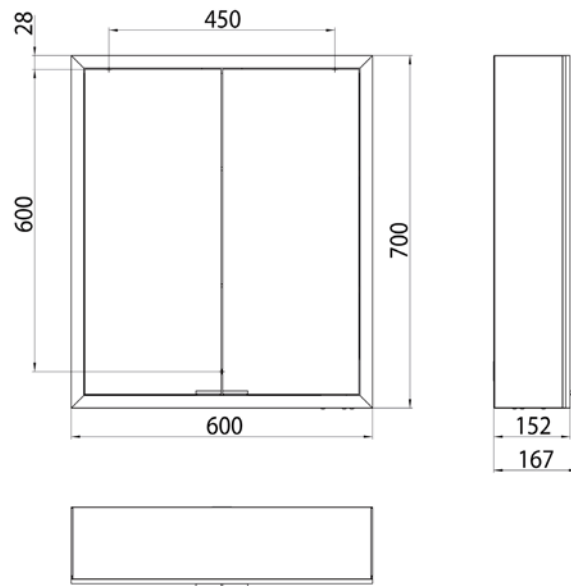

Lichtspiegelschrank prime, 600 mm, 2 Türen, **Aufputzmodell**, IP20
Seitenwand verspiegelt, mit verspiegelter- oder weißer Glasrückwand, 2 stufenlos einstellbare Ablagen, 2 Türen, 1 Steckdose, stufenlose Lichtsteuerung (an/aus, Helligkeit und Lichtfarbe) über drei in die Glasrückwand integrierte Touchsensoren, Höhe: 700 mm, LED-Beleuchtung
Illuminated mirror cabinet prime, 600 mm, 2 doors, **wall-mounted version**, IP 20 with mirrored or white glass back panel, mirrored side panels, 2 continuously adjustable crystal glass shelves, 2 doors, 1 socket, continuous light control (on/off, brightness and light color) via three touch sensors which are integrated into the glass rear wall, height: 700 mm, LED-lights

aluminium/spiegel	9497 062 61	2.098,90 €	2
aluminium/mirror			
aluminium/weiss	9497 063 61	2.098,90 €	2
aluminium/white			
schwarz/spiegel	9497 135 61	2.414,10 €	2
black/mirror