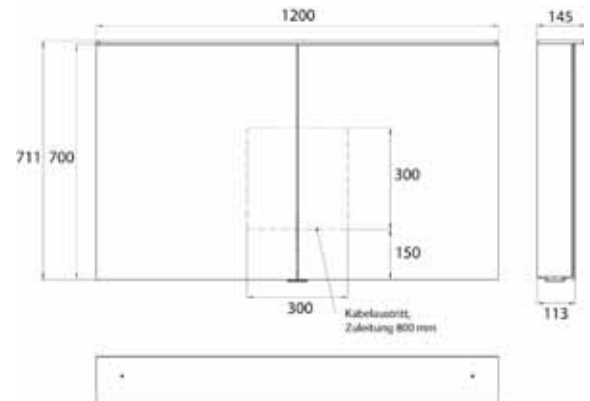

Lichtspiegelschrank Flat 2 Design (LED), 1300 mm, IP 20, 27 W, 2.700-6.500 K
Aufputzmodell, 6 stufenlos einstellbare Ablagen, 3 Türen, 2 Steckdosen, Höhe: 711 mm, mit Lichtsegel (Waschtischbeleuchtung, Oberlicht separat abschaltbar)
Illuminated mirror cabinet Flat 2 Design (LED), 1300 mm, IP 20, 27 W, 2.700-6.500 K
wall-mounted model, 6 continuously adjustable shelves, 3 doors, 2 sockets, height: 711 mm, with light sail (washbasin lighting, light sail can be switched off separately)

aluminium 9797 064 09 2.239,40 €
aluminium