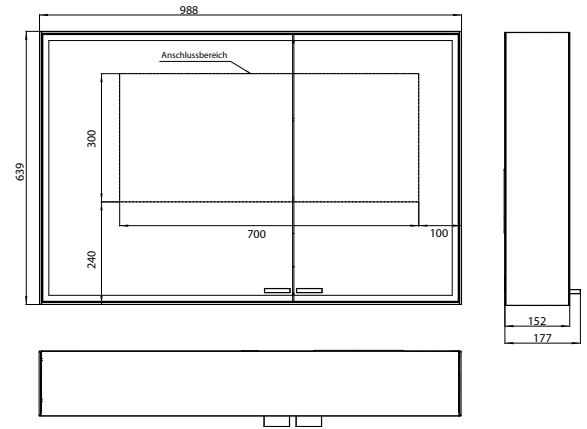

Lichtspiegelschrank prestige 2, 1015 mm, **Unterputzmodell, breite Tür links**, IP 44,
Stufenlose Lichtsteuerung An/Aus, Helligkeit und Lichtfarbe (2.700 bis 6.500 K) über drei integrierte Touchbedienfelder, Umlaufende LED-Beleuchtung, verspiegelte Rückwand, 2 stufenlos einstellbare Glasablagen, 2 Steckdosen, Höhe: 666 mm

Unterputz-Lichtspiegelschrank, immer mit Einbaurahmen bestellen

Illuminated mirror cabinet prestige 2, 1015 mm, **built-in model, wide door on the left**, IP 44

Continuous light control on/off, brightness and light color (2.700 bis 6.500 K) via three integrated touch control panels. Surrounding LED-lights with mirrored back panel, 2 continuously adjustable crystal glass shelves, 2 sockets, height: 666 mm

Built-in illuminated mirror cabinet, please order with built-in frame.

aluminium 9897 071 07 3.154,30 € 2
aluminium
Einbaurahmen 9897 000 21 298,80 € 2
Built-in frame