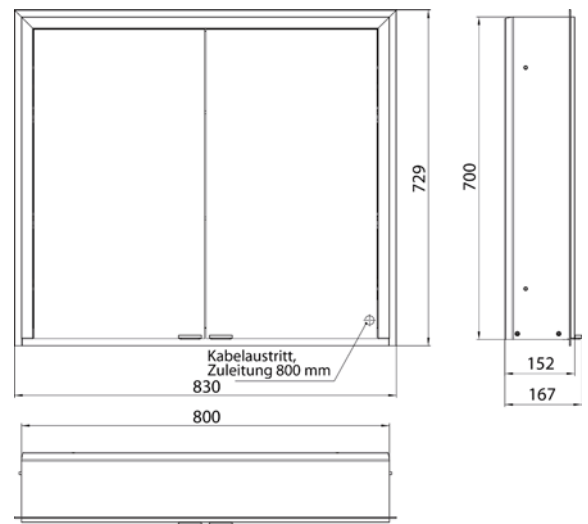

Lichtspiegelschrank prime 3, 800 mm, 2 Türen, **Unterputzmodell**, IP20
mit verspiegelter- oder weißer Glasrückwand, 2 stufenlos einstellbare Ablagen, 2 Türen, 1 Steckdose, stufenlose Lichtsteuerung (an/aus, Helligkeit und Lichtfarbe) über drei in die Glasrückwand integrierte Touchsensoren, Höhe: 730 mm, LED-Beleuchtung

Unterputz-Lichtspiegelschrank, immer mit Einbaurahmen bestellen

Illuminated mirror cabinet prime 3, 800 mm, 2 doors, **built-in version**, IP 20
with mirrored or white glass back panel, 2 continuously adjustable crystal glass shelves, 2 doors, 1 socket, continuous light control (on/off, brightness and light color) via three touch sensors which are integrated into the glass rear wall, height: 730 mm, LED-lights
Built-in illuminated mirror cabinet, please order with built-in frame.

aluminium/spiegel	9497 172 03	2.126,30 €	2
aluminium/mirror			
aluminium/weiss	9497 173 03	2.126,30 €	2
aluminium/white			
schwarz/spiegel	9497 144 03	2.453,90 €	2
black/mirror			
Einbaurahmen	9497 000 11	251,40 €	2
Built-in frame