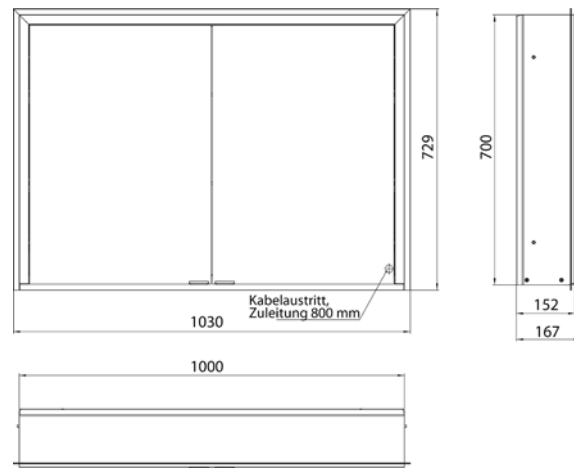

Lichtspiegelschrank prime 3, 1.000 mm, 2 Türen, **Unterputzmodell**, IP20
mit verspiegelter- oder weißer Glasrückwand, 2 stufenlos einstellbare Ablagen, 2 Türen, 2 Steckdosen, stufenlose Lichtsteuerung (an/aus, Helligkeit und Lichtfarbe) über drei in die Glasrückwand integrierte Touchsensoren, Höhe: 730 mm, LED-Beleuchtung

Unterputz-Lichtspiegelschrank, immer mit Einbaurahmen bestellen

Illuminated mirror cabinet prime 3, 1.000 mm, 2 doors, **built-in version**, IP 20
with mirrored or white glass back panel, 2 continuously adjustable crystal glass shelves, 2 doors, 2 sockets, continuous light control (on/off, brightness and light color) via three touch sensors which are integrated into the glass rear wall, height: 730 mm, LED-lights
Built-in illuminated mirror cabinet, please order with built-in frame.

aluminium/spiegel	9497 172 04	2.293,70 €	2
aluminium/mirror			
aluminium/weiss	9497 173 04	2.293,70 €	2
aluminium/white			
schwarz/spiegel	9497 144 04	2.649,00 €	2
black/mirror			
Einbaurahmen	9497 000 12	291,40 €	2
Built-in frame