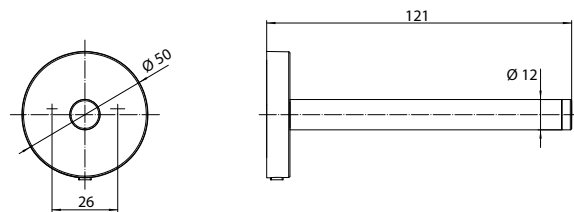

emco round

PG

	WC-Set schwarz, bestehend aus Papierhalter, Bürstengarnitur, Haken und Klebe-Set (emco glue system) WC set black, consisting of paper holder, toilet brush set, hook and glue-set (emco glue system)	schwarz | black	4398 133 00	154,00 €	1
	WC-Set weiß, bestehend aus Papierhalter, Bürstengarnitur, Haken und Klebe-Set (emco glue system) WC set white, consisting of paper holder, toilet brush set, hook and glue-set (emco glue system)	weiss | white	4398 139 00	154,00 €	1
	Reserverollenhalter Spare paper holder	chrom | chrome schwarz | black weiss | white Klebe-Set | Glue-set	4305 001 00 4305 133 00 4305 139 00 4378 000 00	37,50 € 44,10 € 44,10 € 16,70 €	1 1 1 1
	Reserverollenhalter senkrecht Spare paper holder	chrom | chrome schwarz | black Klebe-Set | Glue-set	4305 001 01 4305 133 01 4378 000 00	29,00 € 33,30 € 16,70 €	1