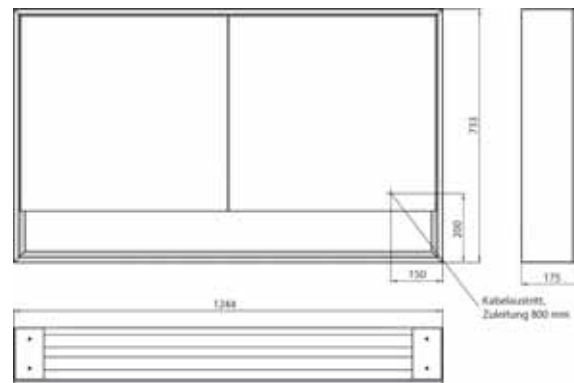

Lichtspiegelschrank loft mit Unterfach, 1.200 mm, 2 Türen, **Unterputzmodell**, IP 20. Umlaufende LED-Beleuchtung, mit verspiegelter- oder weißer Glasrückwand, 2 stufenlos einstellbare Ablagen, 2 Türen, 2 Steckdosen, Lichtsteuerung über 3 kapazitive von außen bedienbare Touch-Bedienfelder (An/Aus, Helligkeit und Lichtfarbe - kalt/warm - stufenlos einstellbar), Kabeldurchlass nach außen bei geschlossenen Spiegeltüren. Offenes Unterfach (Höhe: 122 mm) über die komplette Breite mit verspiegelter Rückwand. Höhe: 733 mm

Unterputz-Lichtspiegelschrank, immer mit Einbaurahmen bestellen

Illuminated mirror cabinet loft with an accessible compartment, 1.200 mm, 2 doors, **built-in version**, IP 20. Surrounding LED lights, with mirrored or white glass back panel, 2 continuously adjustable shelves, 2 doors, 2 sockets, light control via 3 capacitive touch control panels which can be operated from the outside (on/off, brightness and light colour - cold/warm - continuously adjustable), external cable routing for closed mirror doors. Accessible compartment (height: 122 mm) on the bottom with mirrored rear wall. Height: 733 mm. Built-in illuminated mirror cabinet, please order with built-in frame.

aluminium/spiegel	9798 052 19	2.737,40 €	2
aluminium/mirror			
aluminium/weiss	9798 062 19	2.737,40 €	2
aluminium/white			
schwarz/spiegel	9798 135 19	3.148,00 €	2
black/mirror			
Einbaurahmen	9798 000 04	299,30 €	2
Built-in frame