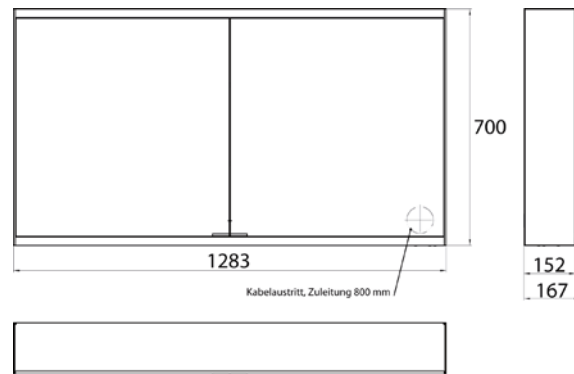

emco prime 2

PG

Lichtspiegelschrank prime 2, 1.300 mm, 2 Türen, **Aufputzmodell**, IP20
Seitenwand verspiegelt, mit verspiegelter- oder weißer Glasrückwand, 2 stufenlos einstellbare Ablagen, 2 Türen, 2 Steckdosen, stufenlose Lichtsteuerung (an/aus, Helligkeit und Lichtfarbe) über drei in die Glasrückwand integrierte Touchsensoren, Höhe: 700 mm, LED-Beleuchtung

Illuminated mirror cabinet prime 2, 1.300 mm, 2 doors, **wall-mounted version**, IP 20 with mirrored or white glass back panel, mirrored side panels, 2 continuously adjustable crystal glass shelves, 2 doors, 2 sockets, continuous light control (on/off, brightness and light color) via three touch sensors which are integrated into the glass rear wall, height: 700 mm, LED-lights

aluminium/spiegel	9497 062 47	2.660,80 €	2
aluminium/mirror			
aluminium/weiss	9497 063 47	2.660,80 €	2
aluminium/white			
schwarz/spiegel	9497 135 47	3.059,90 €	2
black/mirror			

Lichtspiegelschrank prime 2, 1.300 mm, 2 Türen, **Unterputzmodell**, IP20 mit verspiegelter- oder weißer Glasrückwand, 2 stufenlos einstellbare Ablagen, 2 Türen, 2 Steckdosen, stufenlose Lichtsteuerung (an/aus, Helligkeit und Lichtfarbe) über drei in die Glasrückwand integrierte Touchsensoren, Höhe: 730 mm, LED-Beleuchtung

Unterputz-Lichtspiegelschrank, immer mit Einbaurahmen bestellen

Illuminated mirror cabinet prime 2, 1.300 mm, 2 doors, **built-in version**, IP 20 with mirrored or white glass back panel, 2 continuously adjustable crystal glass shelves, 2 doors, 2 sockets, continuous light control (on/off, brightness and light color) via three touch sensors which are integrated into the glass rear wall, height: 730 mm, LED-lights
Built-in illuminated mirror cabinet, please order with built-in frame.

aluminium/spiegel	9497 062 57	2.626,70 €	2
aluminium/mirror			
aluminium/weiss	9497 063 57	2.626,70 €	2
aluminium/white			
schwarz/spiegel	9497 135 57	3.020,70 €	2
black/mirror			
Einbaurahmen	9497 000 16	304,00 €	2
Built-in frame