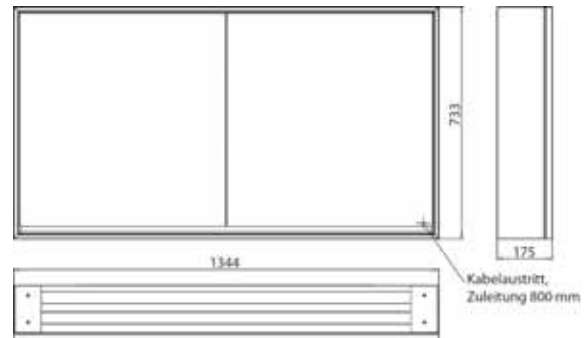

Lichtspiegelschrank loft, 1.300 mm, 2 Türen, **Unterputzmodell**, IP 20.
Umlaufende LED-Beleuchtung, mit verspiegelter- oder weißer Glasrückwand, 2 stufenlos einstellbare Ablagen, 2 Türen, 2 Steckdosen, Lichtsteuerung über 3 kapazitive von außen bedienbare Touch-Bedienfelder (An/Aus, Helligkeit und Lichtfarbe - kalt/warm - stufenlos einstellbar), Kabeldurchlass nach außen bei geschlossenen Spiegeltüren.
Höhe: 733 mm

Unterputz-Lichtspiegelschrank, immer mit Einbaurahmen bestellen
Illuminated mirror cabinet loft, 1.300 mm, 2 doors, **built-in version**, IP 20.
Surrounding LED lights, with mirrored or white glass back panel, 2 continuously adjustable shelves, 2 doors, 2 sockets, light control via 3 capacitive touch control panels which can be operated from the outside (on/off, brightness and light colour - cold/warm - continuously adjustable), external cable routing for closed mirror doors Height: 733 mm.
Built-in illuminated mirror cabinet, please order with built-in frame.

aluminium/spiegel	9798 051 21	3.001,60 €	2
aluminium/mirror			
aluminium/weiss	9798 061 21	3.001,60 €	2
aluminium/white			
schwarz/spiegel	9798 133 21	3.451,80 €	2
black/mirror			
Einbaurahmen	9798 000 05	304,00 €	2
Built-in frame