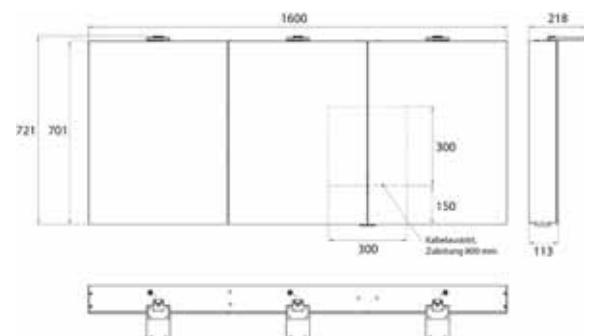

emco flat 2 Style

PG

Lichtspiegelschrank Flat 2 Style (LED), 1400 mm, IP 20, 34 W, 2.700-6.500 K
Aufputzmodell, 6 stufenlos einstellbare Ablagen, 3 Türen, 2 Steckdosen, Höhe: 721 mm, drei LED-Aufsatzleuchten (Waschtischbeleuchtung, Oberlicht separat abschaltbar)

Illuminated mirror cabinet Flat 2 Style (LED), 1400 mm, IP 20, 34 W, 2.700-6.500 K

wall-mounted model, 6 continuously adjustable shelves, 3 doors, 2 sockets, height: 721 mm, three LED top lights (washbasin light, top light can be switched off separately)

aluminium
aluminium

9797 063 06

2.044,20 € 2

Lichtspiegelschrank Flat 2 Style (LED), 1600 mm, IP 20, 36 W, 2.700-6.500 K
Aufputzmodell, 6 stufenlos einstellbare Ablagen, 3 Türen, 2 Steckdosen, Höhe: 721 mm, drei LED-Aufsatzleuchten (Waschtischbeleuchtung, Oberlicht separat abschaltbar)

Illuminated mirror cabinet Flat 2 Style (LED), 1600 mm, IP 20, 36 W, 2.700-6.500 K

wall-mounted model, 6 continuously adjustable shelves, 3 doors, 2 sockets, height: 721 mm, three LED top lights (washbasin light, top light can be switched off separately)

aluminium
aluminium

9797 063 07

2.185,40 € 2