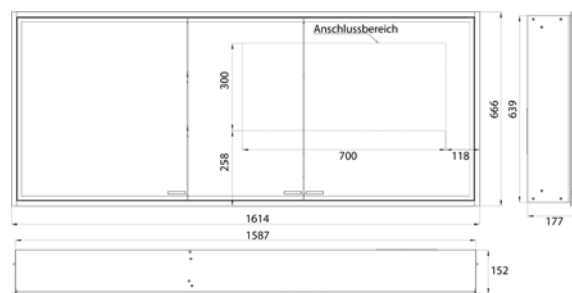

emco prestige 2

PG

Lichtspiegelschrank prestige 2, 1588 mm, **Aufputzmodell**, IP 44
Stufenlose Lichtsteuerung An/Aus, Helligkeit und Lichtfarbe (2.700 bis 6.500 K) über drei integrierte Touchbedienfelder, Umlaufende LED-Beleuchtung, verspiegelte Rückwand, verspiegelte Seitenwände, 2 stufenlos einstellbare Glasablagen, 2 Steckdosen, Höhe: 639 mm

Illuminated mirror cabinet prestige 2, 1588 mm, **wall-mounted model**, IP 44
Continuous light control on/off, brightness and light color (2.700 bis 6.500 K) via three integrated touch control panels. Surrounding LED-lights with mirrored back panel, 2 continuously adjustable crystal glass shelves, 2 sockets, height: 639 mm

aluminium 9897 070 10 4.478,90 € 2
aluminium

Lichtspiegelschrank prestige 2, 1615 mm, **Unterputzmodell**, IP 44
Stufenlose Lichtsteuerung An/Aus, Helligkeit und Lichtfarbe (2.700 bis 6.500 K) über drei integrierte Touchbedienfelder, Umlaufende LED-Beleuchtung, verspiegelte Rückwand, 2 stufenlos einstellbare Glasablagen, 2 Steckdosen, Höhe: 666 mm

Unterputz-Lichtspiegelschrank, immer mit Einbaurahmen bestellen
Illuminated mirror cabinet prestige 2, 1615 mm, **built-in model**, IP 44
Continuous light control on/off, brightness and light color (2.700 bis 6.500 K) via three integrated touch control panels. Surrounding LED-lights with mirrored back panel, 2 continuously adjustable crystal glass shelves, 2 sockets, height: 666 mm
Built-in illuminated mirror cabinet, please order with built-in frame.

aluminium 9897 071 10 4.682,20 € 2
aluminium
Einbaurahmen 9897 000 23 359,20 € 2
Built-in frame