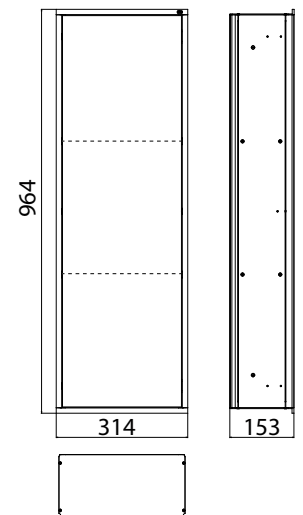

Schrankmodul - Unterputzmodell
mit Glastür und 2 Aluminiumablagen
Unterputzmodule bitte immer mit
Einbaurahmen bestellen
Cabinet module - build in model
with glass-door and two aluminium
shelves
Please order built-in modules with an
installation frame

aluminium/optiwhite	9770 274 63	746,80 €	2
aluminium/optiwhite			
aluminium/schwarz	9770 275 63	746,80 €	2
aluminium/black			
chrom/optiwhite	9770 278 63	820,60 €	2
chrome/optiwhite			
chrom/schwarz	9770 279 63	820,60 €	2
chrome/black			
Einbaurahmen	9770 000 61	177,50 €	2
Built-in frame