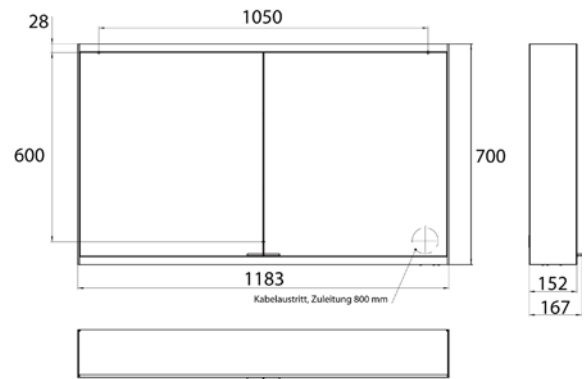

Lichtspiegelschrank prime 2, 1.200 mm, 2 Türen, **Unterputzmodell**, IP20 mit verspiegelter- oder weißer Glasrückwand, 2 stufenlos einstellbare Ablagen, 2 Türen, 2 Steckdosen, stufenlose Lichtsteuerung (an/aus, Helligkeit und Lichtfarbe) über drei in die Glasrückwand integrierte Touchsensoren, Höhe: 730 mm, LED-Beleuchtung

Unterputz-Lichtspiegelschrank, immer mit Einbaurahmen bestellen

Illuminated mirror cabinet prime 2, 1.200 mm, 2 doors, **built-in version**, IP 20 with mirrored or white glass back panel, 2 continuously adjustable crystal glass shelves, 2 doors, 2 sockets, continuous light control (on/off, brightness and light color) via three touch sensors which are integrated into the glass rear wall, height: 730 mm, LED-lights
Built-in illuminated mirror cabinet, please order with built-in frame.

aluminium/spiegel	9497 062 56	2.443,40 €	2
aluminium/mirror			
aluminium/weiss	9497 063 56	2.443,40 €	2
aluminium/white			
schwarz/spiegel	9497 135 56	2.809,90 €	2
black/mirror			
Einbaurahmen	9497 000 17	299,30 €	2
Built-in frame