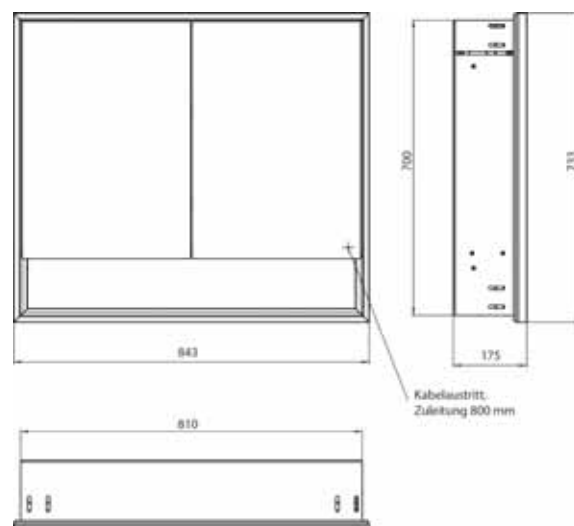

Unterputz-Lichtspiegelschrank, immer mit Einbaurahmen bestellen
Illuminated mirror cabinet loft with an accessible compartment, 800 mm, 2 doors, **built-in version**, IP 20. Surrounding LED lights, with mirrored or white glass back panel, 2 continuously adjustable shelves, 2 doors, 1 socket, light control via 3 capacitive touch control panels which can be operated from the outside (on/off, brightness and light colour - cold/warm - continuously adjustable), external cable routing for closed mirror doors. Accessible compartment (height: 122 mm) on the bottom with mirrored rear wall. Height: 733 mm. Built-in illuminated mirror cabinet, please order with built-in frame.

aluminium/spiegel	9798 052 07	2.306,10 €	2
aluminium/mirror			
aluminium/weiss	9798 062 07	2.306,10 €	2
aluminium/white			
schwarz/spiegel	9798 135 07	2.652,00 €	2
black/mirror			
Einbaurahmen	9798 000 02	251,40 €	2
Built-in frame