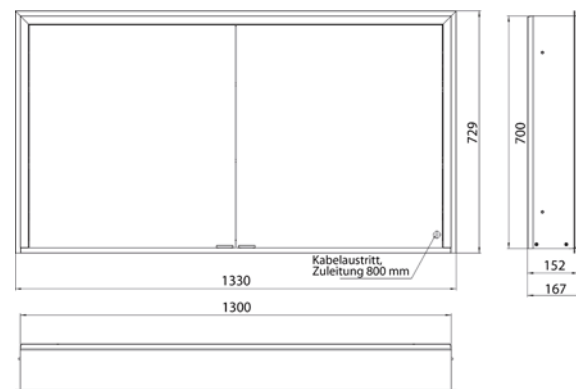

emco prime 3

PG

Lichtspiegelschrank prime 3, 1.300 mm, 2 Türen, **Aufputzmodell**, IP20
Seitenwand verspiegelt, mit verspiegelter- oder weißer Glasrückwand, 2 stufenlos einstellbare Ablagen, 2 Türen, 2 Steckdosen, stufenlose Lichtsteuerung (an/aus, Helligkeit und Lichtfarbe) über drei in die Glasrückwand integrierte Touchsensoren, Höhe: 700 mm, LED-Beleuchtung

Illuminated mirror cabinet prime 3, 1.300 mm, 2 doors, **wall-mounted version**, IP 20

with mirrored or white glass back panel, mirrored side panels, 2 continuously adjustable crystal glass shelves, 2 doors, 2 sockets, continuous light control (on/off, brightness and light color) via three touch sensors which are integrated into the glass rear wall, height: 700 mm, LED-lights

aluminium/spiegel	9497 072 06	2.823,60 €	2
aluminium/mirror			
aluminium/weiss	9497 073 06	2.823,60 €	2
aluminium/white			
schwarz/spiegel	9497 143 06	3.258,60 €	2
black/mirror			

Lichtspiegelschrank prime 3, 1.300 mm, 2 Türen, **Unterputzmodell**, IP20
mit verspiegelter- oder weißer Glasrückwand, 2 stufenlos einstellbare Ablagen, 2 Türen, 2 Steckdosen, stufenlose Lichtsteuerung (an/aus, Helligkeit und Lichtfarbe) über drei in die Glasrückwand integrierte Touchsensoren, Höhe: 730 mm, LED-Beleuchtung

Unterputz-Lichtspiegelschrank, immer mit Einbaurahmen bestellen

Illuminated mirror cabinet prime 3, 1.300 mm, 2 doors, **built-in version**, IP 20
with mirrored or white glass back panel, 2 continuously adjustable crystal glass shelves, 2 doors, 2 sockets, continuous light control (on/off, brightness and light color) via three touch sensors which are integrated into the glass rear wall, height: 730 mm, LED-lights
Built-in illuminated mirror cabinet, please order with built-in frame.