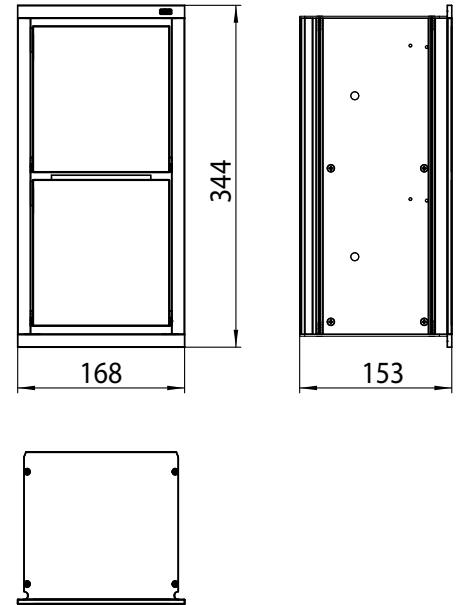

WC-Papier-Modul - Unterputzmodell
Unterputzmodule bitte immer mit
Einbaurahmen bestellen
Module for toilet paper - built-in-model
Please order built-in modules with an
installation frame

chrom/optiwhite	9725 278 21	662,20 €	2
chrome/optiwhite			
chrom/schwarz	9725 279 21	662,20 €	2
chrome/black			
Einbaurahmen	9725 000 21	110,60 €	2
Built-in frame