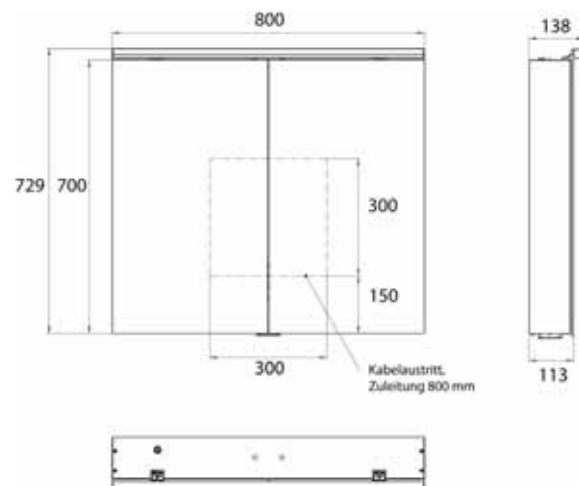

emco flat 2 Classic

PG

Lichtspiegelschrank Flat 2 Classic (LED), 600 mm, IP 20, 14 W, 2.700-6.500 K

Aufputzmodell, 4 stufenlos einstellbare Ablagen, 2 Türen, 2 Steckdosen, Höhe: 729 mm, mit LED-Aufsatzleuchte (Waschtischbeleuchtung, Oberlicht separat abschaltbar)

Illuminated mirror cabinet Flat 2 Classic (LED), 600 mm, IP 20, 14 W, 2.700-6.500 K **wall-mounted model**, 4 continuously adjustable shelves, 2 doors, 2 sockets, height: 729 mm, with LED top light (washbasin light, top light can be switched off separately)

aluminium
aluminium

9797 065 02

1.021,90 €

2

Lichtspiegelschrank Flat 2 Classic (LED), 800 mm, IP 20, 18 W, 2.700-6.500 K

Aufputzmodell, 4 stufenlos einstellbare Ablagen, 2 Türen, 2 Steckdosen, Höhe: 729 mm, mit LED-Aufsatzleuchte (Waschtischbeleuchtung, Oberlicht separat abschaltbar)

Illuminated mirror cabinet Flat 2 Classic (LED), 800 mm, IP 20, 18 W, 2.700-6.500 K **wall-mounted model**, 4 continuously adjustable shelves, 2 doors, 2 sockets, height: 729 mm, with LED top light (washbasin light, top light can be switched off separately)

aluminium
aluminium

9797 065 03

1.129,40 €

2