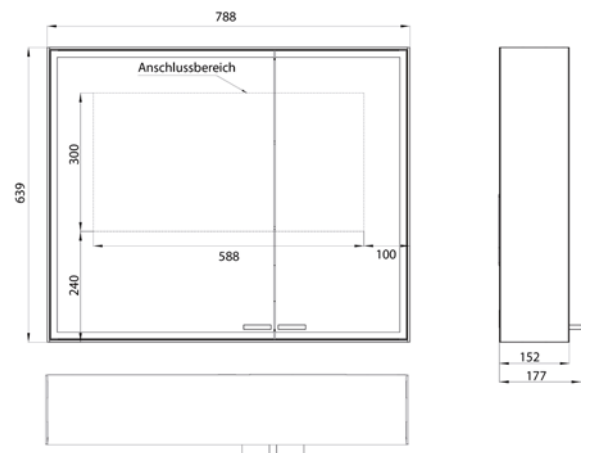

Lichtspiegelschrank prestige 2, 815 mm, **Unterputzmodell, breite Tür links**, IP 44
Stufenlose Lichtsteuerung An/Aus, Helligkeit und Lichtfarbe (2.700 bis 6.500 K) über drei integrierte Touchbedienfelder, Umlaufende LED-Beleuchtung, verspiegelte Rückwand, 2 stufenlos einstellbare Glasablagen, 2 Steckdosen, Höhe: 666 mm
Unterputz-Lichtspiegelschrank, immer mit Einbaurahmen bestellen
Illuminated mirror cabinet prestige 2, 815 mm, **built-in model, wide door on the left**, IP 44
Continuous light control on/off, brightness and light color (2.700 bis 6.500 K) via three integrated touch control panels. Surrounding LED-lights with mirrored back panel, 2 continuously adjustable crystal glass shelves, 2 sockets, height: 666 mm
Built-in illuminated mirror cabinet, please order with built-in frame.

aluminium 9897 071 03 2.852,50 € 2
aluminium
Einbaurahmen 9897 000 08 257,80 € 2
Built-in frame