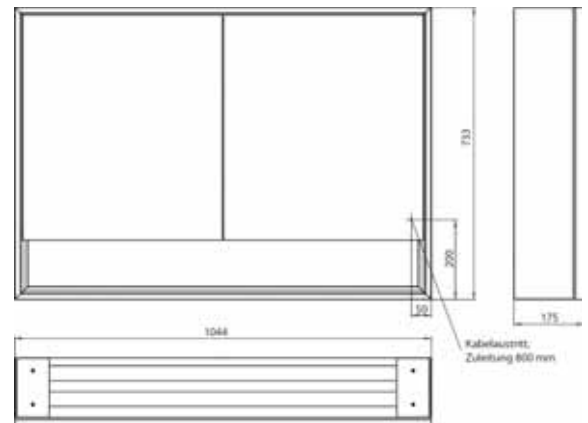

Lichtspiegelschrank loft mit Unterfach, 1.000 mm, 2 Türen, **Unterputzmodell**, IP 20. Umlaufende LED-Beleuchtung, mit verspiegelter- oder weißer Glasrückwand, 2 stufenlos einstellbare Ablagen, 2 Türen, 2 Steckdosen, Lichtsteuerung über 3 kapazitive von außen bedienbare Touch-Bedienfelder (An/Aus, Helligkeit und Lichtfarbe - kalt/warm - stufenlos einstellbar), Kabeldurchlass nach außen bei geschlossenen Spiegeltüren. Offenes Unterfach (Höhe: 122 mm) über die komplette Breite mit verspiegelter Rückwand. Höhe: 733 mm

Unterputz-Lichtspiegelschrank, immer mit Einbaurahmen bestellen
Illuminated mirror cabinet loft with an accessible compartment, 1.000 mm, 2 doors, **built-in version**, IP 20. Surrounding LED lights, with mirrored or white glass back panel, 2 continuously adjustable shelves, 2 doors, 2 sockets, light control via 3 capacitive touch control panels which can be operated from the outside (on/off, brightness and light colour - cold/warm - continuously adjustable), external cable routing for closed mirror doors. Accessible compartment (height: 122 mm) on the bottom with mirrored rear wall. Height: 733 mm. Built-in illuminated mirror cabinet, please order with built-in frame.

aluminium/spiegel	9798 052 13	2.481,90 €	2
aluminium/mirror			
aluminium/weiss	9798 062 13	2.481,90 €	2
aluminium/white			
schwarz/spiegel	9798 135 13	2.854,20 €	2
black/mirror			
Einbaurahmen	9798 000 03	291,40 €	2
Built-in frame