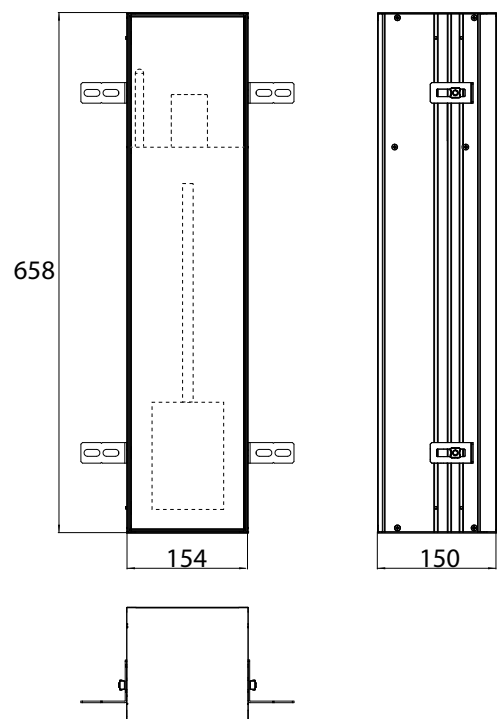

WC-Modul - Unterputzmodell, Tür befliesbar (Fliese + Kleber, max.: 12 mm) mit Fach für WC-Papier und integrierter Toilettenbürstengarnitur. Türanschlag rechts.

Kein Einbaurahmen erforderlich.

Module for WC build-in model, door tileable (tiles + adhesive, max.: 12mm) with box for WC-paper and integrated toilet brush set, right-hinged door
No additional build-in frame required

aluminium
aluminium

9756 110 07

793,60 € 2