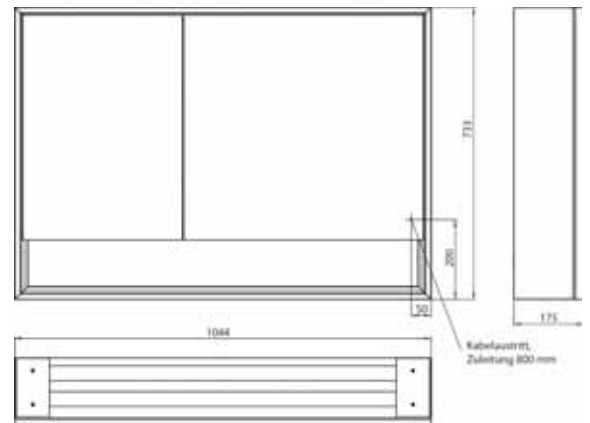

Lichtspiegelschrank loft mit Unterfach, 1.000 mm, 2 Türen, **Unterputzmodell**, IP 20. Umlaufende LED-Beleuchtung, mit verspiegelter- oder weißer Glasrückwand, 2 stufenlos einstellbare Ablagen, 2 Türen (**breite Tür rechts**), 2 Steckdosen, Lichtsteuerung über 3 kapazitive von außen bedienbare Touch-Bedienfelder (An/Aus, Helligkeit und Lichtfarbe - kalt/warm - stufenlos einstellbar), Kabeldurchlass nach außen bei geschlossenen Spiegeltüren. Offenes Unterfach (Höhe: 122 mm) über die komplette Breite mit verspiegelter Rückwand. Höhe: 733 mm

Unterputz-Lichtspiegelschrank, immer mit Einbaurahmen bestellen

Illuminated mirror cabinet loft with an accessible compartment, 1.000 mm, 2 doors, built-in version, IP 20. Surrounding LED lights, with mirrored or white glass back panel, 2 continuously adjustable shelves, 2 doors (**wide door on the right**), 2 sockets, light control via 3 capacitive touch control panels which can be operated from the outside (on/off, brightness and light colour - cold/warm - continuously adjustable), external cable routing for closed mirror doors. Accessible compartment (height: 122 mm) on the bottom with mirrored rear wall. Height: 733 mm. Built-in illuminated mirror cabinet, please order with built-in frame.

aluminium/spiegel	9798 052 15	2.481,90 €	2
aluminium/mirror			
aluminium/weiss	9798 062 15	2.481,90 €	2
aluminium/white			
schwarz/spiegel	9798 135 15	2.854,20 €	2
black/mirror			
Einbaurahmen	9798 000 03	291,40 €	2
Built-in frame