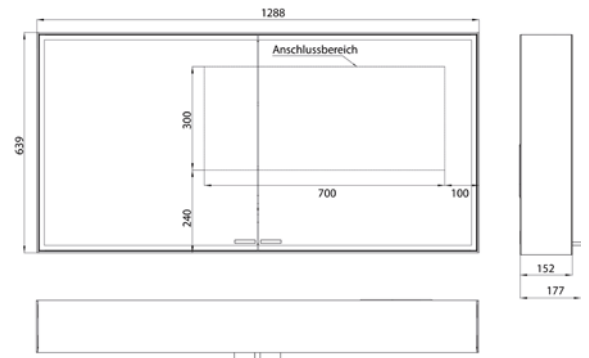

Lichtspiegelschrank prestige 2, 1315 mm, **Unterputzmodell**, IP 44
Stufenlose Lichtsteuerung An/Aus, Helligkeit und Lichtfarbe (2.700 bis 6.500 K) über drei integrierte Touchbedienfelder, Umlaufende LED-Beleuchtung, verspiegelte Rückwand, 2 stufenlos einstellbare Glasablagen, 2 Steckdosen, Höhe: 666 mm

Unterputz-Lichtspiegelschrank, immer mit Einbaurahmen bestellen
Illuminated mirror cabinet prestige 2, 1315 mm, **built-in model**, IP 44
Continuous light control on/off, brightness and light color (2.700 bis 6.500 K) via three integrated touch control panels. Surrounding LED-lights with mirrored back panel, 2 continuously adjustable crystal glass shelves, 2 sockets, height: 666 mm
Built-in illuminated mirror cabinet, please order with built-in frame.

aluminium 9897 071 09 3.691,90 € 2
aluminium
Einbaurahmen 9897 000 09 311,50 € 2
Built-in frame