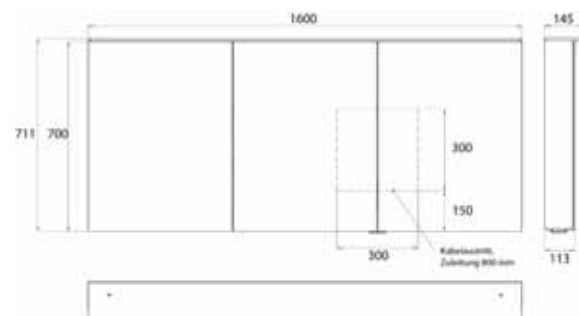

emco flat 2 Design

PG

Lichtspiegelschrank Flat 2 Design (LED),
1400 mm, IP 20, 31 W, 2.700-6.500 K

Aufputzmodell, 6 stufenlos einstellbare
Ablagen, 3 Türen, 2 Steckdosen,
Höhe: 711 mm, mit Lichtsegel
(Waschtischbeleuchtung, Oberlicht
separat abschaltbar)

Illuminated mirror cabinet Flat 2 Design
(LED), 1400 mm, IP 20, 31 W, 2.700-6.500 K
wall-mounted model, 6 continuously
adjustable shelves, 3 doors, 2 sockets,
height: 711 mm, with light sail (washba-
sin lighting, light sail can be switched off
separately)

aluminium
aluminium

9797 064 06

2.134,60 €

2

Lichtspiegelschrank Flat 2 Design (LED),
1600 mm, IP 20, 35 W, 2.700-6.500 K

Aufputzmodell, 6 stufenlos einstellbare
Ablagen, 3 Türen, 2 Steckdosen,
Höhe: 711 mm, mit Lichtsegel
(Waschtischbeleuchtung, Oberlicht
separat abschaltbar)

Illuminated mirror cabinet Flat 2 Design
(LED), 1600 mm, IP 20, 35 W, 2.700-6.500 K
wall-mounted model, 6 continuously
adjustable shelves, 3 doors, 2 sockets,
height: 711 mm, with light sail (washba-
sin lighting, light sail can be switched off
separately)

aluminium
aluminium

9797 064 07

2.275,80 €

2