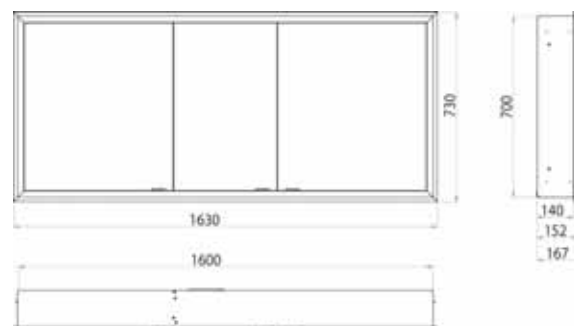

Lichtspiegelschrank prime, 1.600 mm, 3 Türen, **Aufputzmodell**, IP20
Seitenwand verspiegelt, mit verspiegelter- oder weißer Glasrückwand, 4 stufenlos einstellbare Ablagen, 3 Türen, 2 Steckdosen, stufenlose Lichtsteuerung (an/aus, Helligkeit und Lichtfarbe) über drei in die Glasrückwand integrierte Touchsensoren, Höhe: 700 mm, LED-Beleuchtung

Illuminated mirror cabinet prime, 1.600 mm, 3 doors, **wall-mounted version**, IP 20 with mirrored or white glass back panel, mirrored side panels, 4 continuously adjustable crystal glass shelves, 3 doors, 2 sockets, continuous light control (on/off, brightness and light color) via three touch sensors which are integrated into the glass rear wall, height: 700 mm, LED-lights

aluminium/spiegel	9497 062 86	3.322,50 €	2
aluminium/mirror			
aluminium/weiss	9497 063 86	3.322,50 €	2
aluminium/white			
schwarz/spiegel	9497 135 86	3.816,30 €	2
black/mirror			

Lichtspiegelschrank prime, 1.600 mm, 3 Türen, **Unterputzmodell**, IP20 mit verspiegelter- oder weißer Glasrückwand, 4 stufenlos einstellbare Ablagen, 3 Türen, 2 Steckdosen, stufenlose Lichtsteuerung (an/aus, Helligkeit und Lichtfarbe) über drei in die Glasrückwand integrierte Touchsensoren, Höhe: 730 mm, LED-Beleuchtung

Unterputz-Lichtspiegelschrank, immer mit Einbaurahmen bestellen

Illuminated mirror cabinet prime, 1.600 mm, 3 doors, **built-in version**, IP 20 with mirrored or white glass back panel, 4 continuously adjustable crystal glass shelves, 3 doors, 2 sockets, continuous light control (on/off, brightness and light color) via three touch sensors which are integrated into the glass rear wall, height: 730 mm, LED-lights
Built-in illuminated mirror cabinet, please order with built-in frame.