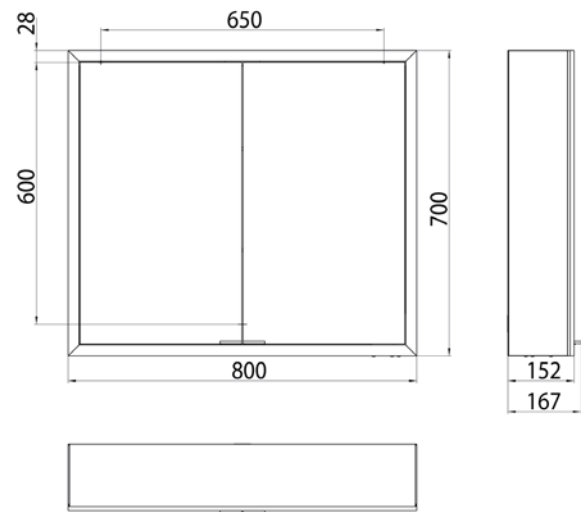

emco prime

PG

Lichtspiegelschrank prime, 800 mm, 2 Türen, **Aufputzmodell**, IP20
Seitenwand verspiegelt, mit verspiegelter- oder weißer Glasrückwand, 2 stufenlos einstellbare Ablagen, 2 Türen, 1 Steckdose, stufenlose Lichtsteuerung (an/aus, Helligkeit und Lichtfarbe) über drei in die Glasrückwand integrierte Touchsensoren, Höhe: 700 mm, LED-Beleuchtung
Illuminated mirror cabinet prime, 800 mm, 2 doors, **wall-mounted version**, IP 20 with mirrored or white glass back panel, mirrored side panels, 2 continuously adjustable crystal glass shelves, 2 doors, 1 socket, continuous light control (on/off, brightness and light color) via three touch sensors which are integrated into the glass rear wall, height: 700 mm, LED-lights

aluminium/spiegel	9497 062 62	2.252,10 €	2
aluminium/mirror			
aluminium/weiss	9497 063 62	2.252,10 €	2
aluminium/white			
schwarz/spiegel	9497 135 62	2.584,90 €	2
black/mirror			

Lichtspiegelschrank prime, 800 mm, 2 Türen, **Unterputzmodell**, IP20 mit verspiegelter- oder weißer Glasrückwand, 2 stufenlos einstellbare Ablagen, 2 Türen, 1 Steckdose, stufenlose Lichtsteuerung (an/aus, Helligkeit und Lichtfarbe) über drei in die Glasrückwand integrierte Touchsensoren, Höhe: 730 mm, LED-Beleuchtung
Unterputz-Lichtspiegelschrank, immer mit Einbaurahmen bestellen
Illuminated mirror cabinet prime, 800 mm, 2 doors, **built-in version**, IP 20 with mirrored or white glass back panel, 2 continuously adjustable crystal glass shelves, 2 doors, 1 socket, continuous light control (on/off, brightness and light color) via three touch sensors which are integrated into the glass rear wall, height: 730 mm, LED-lights
Built-in illuminated mirror cabinet, please order with built-in frame.