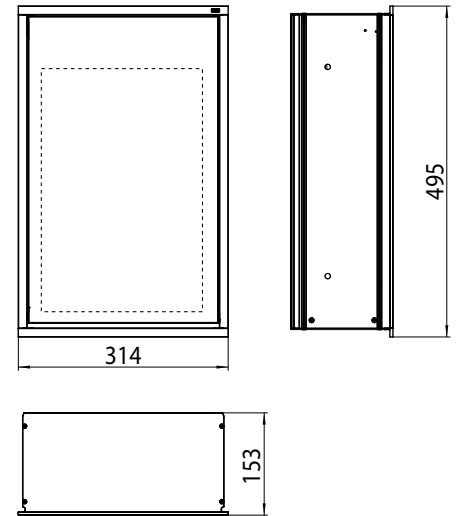

Abfallsammler Modul - Unterputzmodell
Unterputzmodule bitte immer mit
Einbaurahmen bestellen
Refuse bin module - built-in-version
Please order built-in modules with an
installation frame

aluminium/optiwhite	9732 274 30	851,40 €	2
aluminium/optiwhite			
aluminium/schwarz	9732 275 30	851,40 €	2
aluminium/black			
chrom/optiwhite	9732 278 30	981,20 €	2
chrome/optiwhite			
chrom/schwarz	9732 279 30	981,20 €	2
chrome/black			
Einbaurahmen	9732 000 31	131,40 €	2
Built-in frame