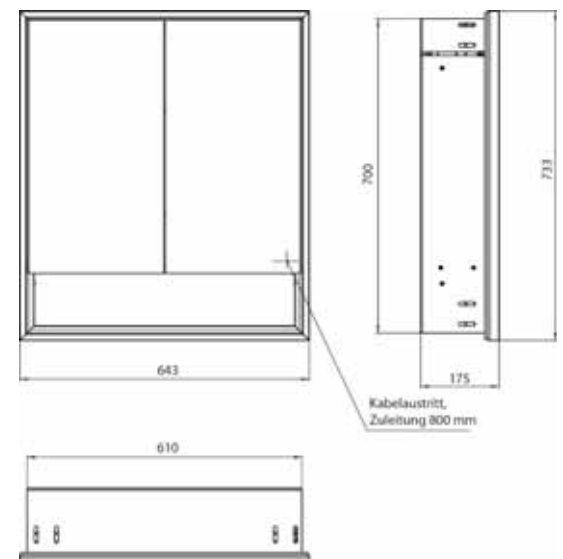

Unterputz-Lichtspiegelschrank, immer mit Einbaurahmen bestellen

Illuminated mirror cabinet loft with an accessible compartment, 600 mm, 2 doors, **built-in version**, IP 20. Surrounding LED lights, with mirrored or white glass back panel, 2 continuously adjustable shelves, 2 doors, 1 socket, light control via 3 capacitive touch control panels which can be operated from the outside (on/off, brightness and light colour - cold/warm - continuously adjustable), external cable routing for closed mirror doors. Accessible compartment (height: 122 mm) on the bottom with mirrored rear wall. Height: 733 mm. Built-in illuminated mirror cabinet, please order with built-in frame.

aluminium/spiegel	9798 052 05	2.144,90 €	2
aluminium/mirror			
aluminium/weiss	9798 062 05	2.144,90 €	2
aluminium/white			
schwarz/spiegel	9798 135 05	2.466,60 €	2
black/mirror			
Einbaurahmen	9798 000 01	221,60 €	2
Built-in frame