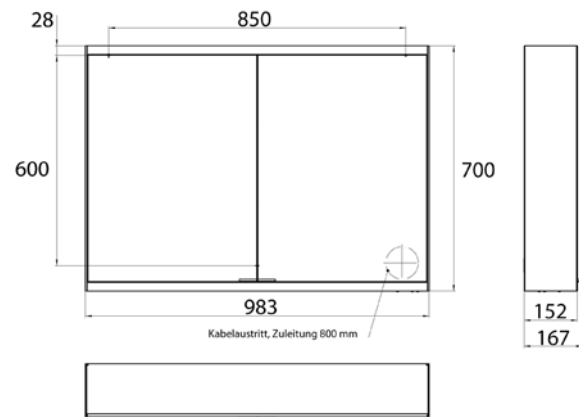

Lichtspiegelschrank prime 2, 1.000 mm, 2 Türen, **Unterputzmodell**, IP20 mit verspiegelter- oder weißer Glasrückwand, 2 stufenlos einstellbare Ablagen, 2 Türen, 2 Steckdosen, stufenlose Lichtsteuerung (an/aus, Helligkeit und Lichtfarbe) über drei in die Glasrückwand integrierte Touchsensoren, Höhe: 730 mm, LED-Beleuchtung

Unterputz-Lichtspiegelschrank, immer mit Einbaurahmen bestellen

Illuminated mirror cabinet prime 2, 1.000 mm, 2 doors, **built-in version**, IP 20 with mirrored or white glass back panel, 2 continuously adjustable crystal glass shelves, 2 doors, 2 sockets, continuous light control (on/off, brightness and light color) via three touch sensors which are integrated into the glass rear wall, height: 730 mm, LED-lights
Built-in illuminated mirror cabinet, please order with built-in frame.

aluminium/spiegel	9497 062 55	2.199,40 €	2
aluminium/mirror			
aluminium/weiss	9497 063 55	2.199,40 €	2
aluminium/white			
schwarz/spiegel	9497 135 55	2.529,30 €	2
black/mirror			
Einbaurahmen	9497 000 18	291,40 €	2
Built-in frame