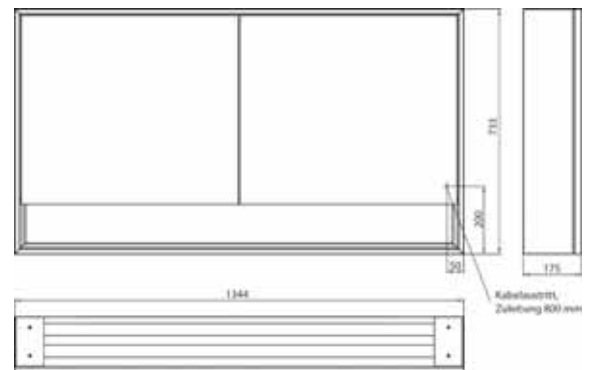

Lichtspiegelschrank loft mit Unterfach, 1.300 mm, 2 Türen, **Unterputzmodell**, IP 20. Umlaufende LED-Beleuchtung, mit verspiegelter- oder weißer Glasrückwand, 2 stufenlos einstellbare Ablagen, 2 Türen, 2 Steckdosen, Lichtsteuerung über 3 kapazitive von außen bedienbare Touch-Bedienfelder (An/Aus, Helligkeit und Lichtfarbe - kalt/warm - stufenlos einstellbar), Kabeldurchlass nach außen bei geschlossenen Spiegeltüren. Offenes Unterfach (Höhe: 122 mm) über die komplette Breite mit verspiegelter Rückwand. Höhe: 733 mm

Unterputz-Lichtspiegelschrank, immer mit Einbaurahmen bestellen
Illuminated mirror cabinet loft with an accessible compartment, 1.300 mm, 2 doors, **built-in version**, IP 20. Surrounding LED lights, with mirrored or white glass back panel, 2 continuously adjustable shelves, 2 doors, 2 sockets, light control via 3 capacitive touch control panels which can be operated from the outside (on/off, brightness and light colour - cold/warm - continuously adjustable), external cable routing for closed mirror doors. Accessible compartment (height: 122 mm) on the bottom with mirrored rear wall. Height: 733 mm. Built-in illuminated mirror cabinet, please order with built-in frame.

aluminium/spiegel	9798 052 21	3.001,60 €	2
aluminium/mirror			
aluminium/weiss	9798 062 21	3.001,60 €	2
aluminium/white			
schwarz/spiegel	9798 135 21	3.451,80 €	2
black/mirror			
Einbaurahmen	9798 000 05	304,00 €	2
Built-in frame