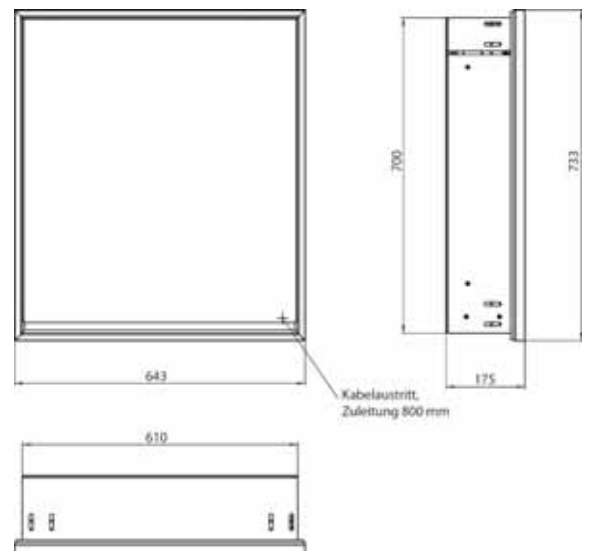

Lichtspiegelschrank loft, 600 mm, 1 Tür, **Unterputzmodell**, IP 20.

Umlaufende LED-Beleuchtung, mit verspiegelter- oder weißer Glasrückwand, 2 stufenlos einstellbare Ablagen, 1 Tür (Türanschlag rechts), 1 Steckdose, Lichtsteuerung über 3 kapazitive von außen bedienbare Touch-Bedienfelder (An/Aus, Helligkeit und Lichtfarbe - kalt/warm - stufenlos einstellbar), Kabeldurchlass nach außen bei geschlossenen Spiegeltüren. Höhe: 733 mm

Unterputz-Lichtspiegelschrank, immer mit Einbaurahmen bestellen

Illuminated mirror cabinet loft, 600 mm, 1 door, **built-in version**, IP 20.

Surrounding LED lights, with mirrored or white glass back panel, 2 continuously adjustable shelves, 1 door (door hinge right), 1 socket, light control via 3 capacitive touch control panels which can be operated from the outside (on/off, brightness and light colour - cold/warm - continuously adjustable), external cable routing for closed mirror doors Height: 733 mm.

Built-in illuminated mirror cabinet, please order with built-in frame.

aluminium/spiegel	9798 051 03	1.976,80 €	2
aluminium/mirror			
aluminium/weiss	9798 061 03	1.976,80 €	2
aluminium/white			
schwarz/spiegel	9798 133 03	2.273,30 €	2
black/mirror			
Einbaurahmen	9798 000 01	221,60 €	2
Built-in frame