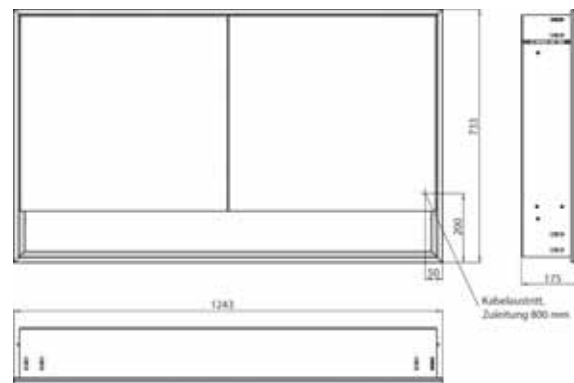

emco loft mit Unterfach

emco loft with lower compartment

PG

Lichtspiegelschrank loft mit Unterfach, 1.200 mm, 2 Türen, **Aufputzmodell** mit verspiegelten Seitenwänden, IP 20. Umlaufende LED-Beleuchtung, mit verspiegelter- oder weißer Glasrückwand, 2 stufenlos einstellbare Ablagen, 2 Türen, 2 Steckdosen, Lichtsteuerung über 3 kapazitive von außen bedienbare Touch-Bedienfelder (An/Aus, Helligkeit und Lichtfarbe - kalt/warm - stufenlos einstellbar), Kabeldurchlass nach außen bei geschlossenen Spiegeltüren. Offenes Unterfach (Höhe: 122 mm) über die komplette Breite mit verspiegelter Rückwand. Höhe: 733 mm

Illuminated mirror cabinet loft with an accessible compartment, 1.200 mm, 2 doors, **wall-mounted model** with mirrored side panels, IP 20. Surrounding LED lights, with mirrored or white glass back panel, 2 continuously adjustable shelves, 2 doors, 2 sockets, light control via 3 capacitive touch control panels which can be operated from the outside (on/off, brightness and light colour - cold/warm - continuously adjustable), external cable routing for closed mirror doors. Accessible compartment (height: 122 mm) on the bottom with mirrored rear wall. Height: 733 mm.

aluminium/spiegel	9798 052 18	2.774,70 €	2
aluminium/mirror			
aluminium/weiss	9798 062 18	2.774,70 €	2
aluminium/white			
schwarz/spiegel	9798 135 18	3.190,90 €	2
black/mirror