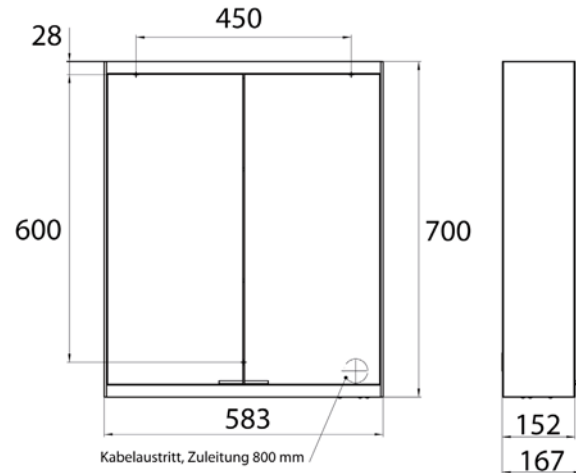

Lichtspiegelschrank prime 2, 600 mm, 2 Türen, **Aufputzmodell**, IP20
Seitenwand verspiegelt, mit verspiegelter- oder weißer Glasrückwand, 2 stufenlos einstellbare Ablagen, 2 Türen, 1 Steckdose, stufenlose Lichtsteuerung (an/aus, Helligkeit und Lichtfarbe) über drei in die Glasrückwand integrierte Touchsensoren, Höhe: 700 mm, LED-Beleuchtung

Illuminated mirror cabinet prime 2, 600 mm, 2 doors, **wall-mounted version**, IP 20 with mirrored or white glass back panel, mirrored side panels, 2 continuously adjustable crystal glass shelves, 2 doors, 1 socket, continuous light control (on/off, brightness and light color) via three touch sensors which are integrated into the glass rear wall, height: 700 mm, LED-lights

aluminium/spiegel	9497 062 23	1.934,70 €	2
aluminium/mirror			
aluminium/weiss	9497 063 23	1.934,70 €	2
aluminium/white			
schwarz/spiegel	9497 135 23	2.224,90 €	2
black/mirror