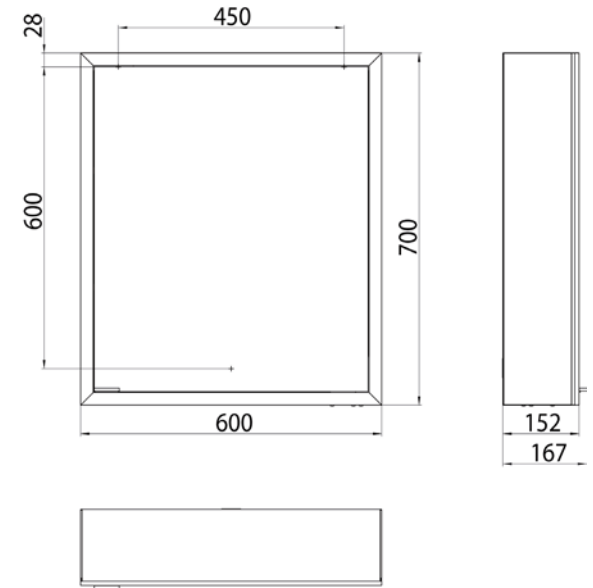

aluminium/spiegel	9497 062 60	1.924,40 €	2
aluminium/mirror			
aluminium/weiss	9497 063 60	1.924,40 €	2
aluminium/white			
schwarz/spiegel	9497 135 60	2.219,10 €	2
black/mirror