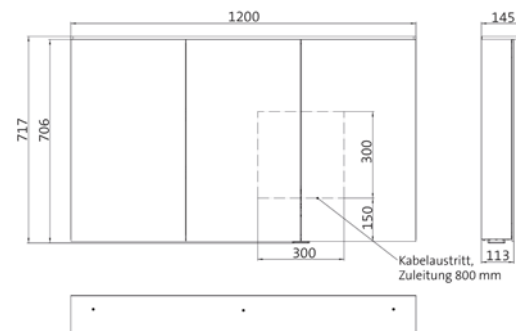

emco flat 2 Design

PG

Lichtspiegelschrank Flat 2 Design (LED),
1000 mm, IP 20, 23 W, 2.700-6.500 K

Aufputzmodell, 4 stufenlos einstellbare
Ablagen, 2 Türen, 2 Steckdosen,
Höhe: 711 mm, mit Lichtsegel
(Waschtischbeleuchtung, Oberlicht
separat abschaltbar)

Illuminated mirror cabinet Flat 2 Design
(LED), 1000 mm, IP 20, 23 W, 2.700-6.500 K
wall-mounted model, 4 continuously
adjustable shelves, 2 doors, 2 sockets,
height: 711 mm, with light sail (washba-
sin lighting, light sail can be switched off
separately)

aluminium
aluminium

9797 064 04

1.531,90 €

2

Lichtspiegelschrank Flat 2 Design (LED),
1200 mm, IP 20, 27 W, 2.700-6.500 K

Aufputzmodell, 6 stufenlos einstellbare
Ablagen, 3 Türen, 2 Steckdosen,
Höhe: 711 mm, mit Lichtsegel
(Waschtischbeleuchtung, Oberlicht
separat abschaltbar)

Illuminated mirror cabinet Flat 2 Design
(LED), 1200 mm, IP 20, 27 W, 2.700-6.500 K
wall-mounted model, 6 continuously
adjustable shelves, 3 doors, 2 sockets,
height: 711 mm, with light sail (washba-
sin lighting, light sail can be switched off
separately)

aluminium
aluminium

9797 064 08

2.039,40 €