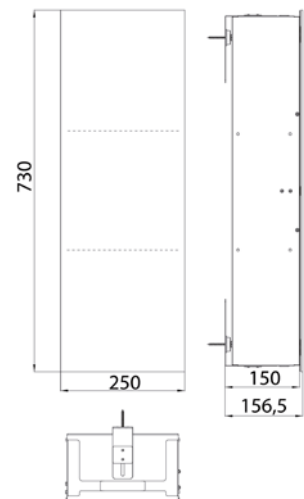

Schrankmodul - Unterputzmodell
mit 2 Glasablagen, Türanschlag rechts.
Kein Einbaurahmen erforderlich.
Cabinet module - build in model
with two glass shelves, right hinged
door. No additional build-in frame
required

alpin-weiß (hochglanz)	9755 274 07	745,00 €	2
alpin-weiß (high gloss)			
schwarz (hochglanz)	9755 275 07	745,00 €	2
black (high gloss)			
alpin-weiß (matt)	9755 284 07	745,00 €	2
alpin-white (matt)			
schwarz-matt	9755 285 07	745,00 €	2
matt black