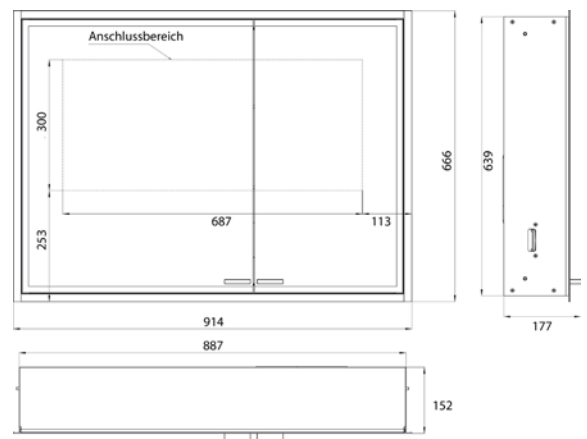

emco prestige 2

PG

Lichtspiegelschrank prestige 2, 888 mm, **Aufputzmodell, breite Tür links**, IP 44
Stufenlose Lichtsteuerung An/Aus, Helligkeit und Lichtfarbe (2.700 bis 6.500 K) über drei integrierte Touchbedienfelder, Umlaufende LED-Beleuchtung, verspiegelte Rückwand, verspiegelte Seitenwände, 2 stufenlos einstellbare Glasablagen, 2 Steckdosen, Höhe: 639 mm
Illuminated mirror cabinet prestige 2, 888 mm, **wall-mounted model, wide door on the left**, IP 44
Continuous light control on/off, brightness and light color (2.700 bis 6.500 K) via three integrated touch control panels. Surrounding LED-lights with mirrored back panel, 2 continuously adjustable crystal glass shelves, 2 sockets, height: 639 mm

aluminium 9897 070 05 2.872,20 € 2
aluminium

Lichtspiegelschrank prestige 2, 915 mm, **Unterputzmodell, breite Tür links**, IP 44
Stufenlose Lichtsteuerung An/Aus, Helligkeit und Lichtfarbe (2.700 bis 6.500 K) über drei integrierte Touchbedienfelder, Umlaufende LED-Beleuchtung, verspiegelte Rückwand, 2 stufenlos einstellbare Glasablagen, 2 Steckdosen, Höhe: 666 mm
Unterputz-Lichtspiegelschrank, immer mit Einbaurahmen bestellen
Illuminated mirror cabinet prestige 2, 915 mm, **built-in model, wide door on the left**, IP 44
Continuous light control on/off, brightness and light color (2.700 bis 6.500 K) via three integrated touch control panels. Surrounding LED-lights with mirrored back panel, 2 continuously adjustable crystal glass shelves, 2 sockets, height: 666 mm
Built-in illuminated mirror cabinet, please order with built-in frame.

aluminium 9897 071 05 3.023,10 € 2
aluminium
Einbaurahmen 9897 000 07 263,00 € 2
Built-in frame