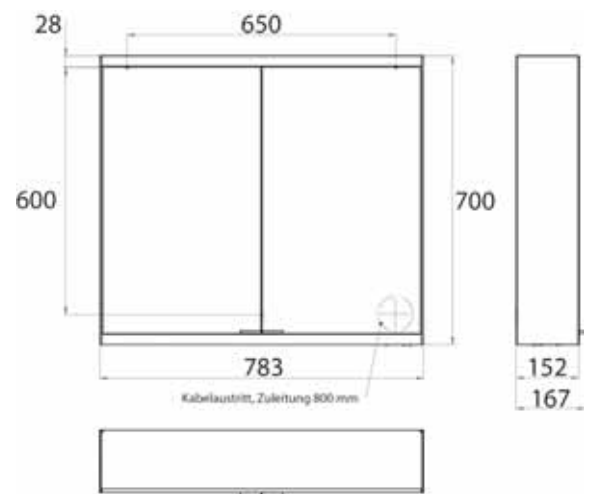

emco prime 2

PG

Lichtspiegelschrank prime 2, 800 mm, 2 Türen, **Aufputzmodell**, IP20
Seitenwand verspiegelt, mit verspiegelter- oder weißer Glasrückwand, 2 stufenlos einstellbare Ablagen, 2 Türen, 1 Steckdose, stufenlose Lichtsteuerung (an/aus, Helligkeit und Lichtfarbe) über drei in die Glasrückwand integrierte Touchsensoren, Höhe: 700 mm, LED-Beleuchtung

Illuminated mirror cabinet prime 2, 800 mm, 2 doors, **wall-mounted version**, IP 20 with mirrored or white glass back panel, mirrored side panels, 2 continuously adjustable crystal glass shelves, 2 doors, 1 socket, continuous light control (on/off, brightness and light color) via three touch sensors which are integrated into the glass rear wall, height: 700 mm, LED-lights

aluminium/spiegel	9497 062 24	2.087,90 €	2
aluminium/mirror			
aluminium/weiss	9497 063 24	2.087,90 €	2
aluminium/white			
schwarz/spiegel	9497 135 24	2.401,10 €	2
black/mirror			

Lichtspiegelschrank prime 2, 800 mm, 2 Türen, **Unterputzmodell**, IP20 mit verspiegelter- oder weißer Glasrückwand, 2 stufenlos einstellbare Ablagen, 2 Türen, 1 Steckdose, stufenlose Lichtsteuerung (an/aus, Helligkeit und Lichtfarbe) über drei in die Glasrückwand integrierte Touchsensoren, Höhe: 730 mm, LED-Beleuchtung

Unterputz-Lichtspiegelschrank, immer mit Einbaurahmen bestellen

Illuminated mirror cabinet prime 2, 800 mm, 2 doors, **built-in version**, IP 20 with mirrored or white glass back panel, 2 continuously adjustable crystal glass shelves, 2 doors, 1 socket, continuous light control (on/off, brightness and light color) via three touch sensors which are integrated into the glass rear wall, height: 730 mm, LED-lights
Built-in illuminated mirror cabinet, please order with built-in frame.