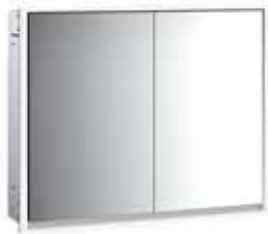

Lichtspiegelschrank loft, 800 mm, 2 Türen, **Aufputzmodell** mit verspiegelten Seitenwänden, IP 20. Umlaufende LED-Beleuchtung, mit verspiegelter- oder weißer Glasrückwand, 2 stufenlos einstellbare Ablagen, 2 Türen, 1 Steckdose, Lichtsteuerung über 3 kapazitive von außen bedienbare Touch-Bedienfelder (An/Aus, Helligkeit und Lichtfarbe - kalt/warm - stufenlos einstellbar), Kabeldurchlass nach außen bei geschlossenen Spiegeltüren. Höhe: 733 mm

Illuminated mirror cabinet loft, 800 mm, 2 doors, wall-mounted model with mirrored side panels, IP 20. Surrounding LED lights, with mirrored or white glass back panel, 2 continuously adjustable shelves, 2 doors, 1 socket, light control via 3 capacitive touch control panels which can be operated from the outside (on/off, brightness and light colour - cold/warm - continuously adjustable), external cable routing for closed mirror doors Height: 733 mm.

aluminium/spiegel	9798 051 06	2.364,70 €	2
aluminium/mirror			
aluminium/weiss	9798 061 06	2.364,70 €	2
aluminium/white			
schwarz/spiegel	9798 133 06	2.719,40 €	2
black/mirror			

Lichtspiegelschrank loft, 800 mm, 2 Türen, **Unterputzmodell**, IP 20. Umlaufende LED-Beleuchtung, mit verspiegelter- oder weißer Glasrückwand, 2 stufenlos einstellbare Ablagen, 2 Türen, 1 Steckdose, Lichtsteuerung über 3 kapazitive von außen bedienbare Touch-Bedienfelder (An/Aus, Helligkeit und Lichtfarbe - kalt/warm - stufenlos einstellbar), Kabeldurchlass nach außen bei geschlossenen Spiegeltüren. Höhe: 733 mm