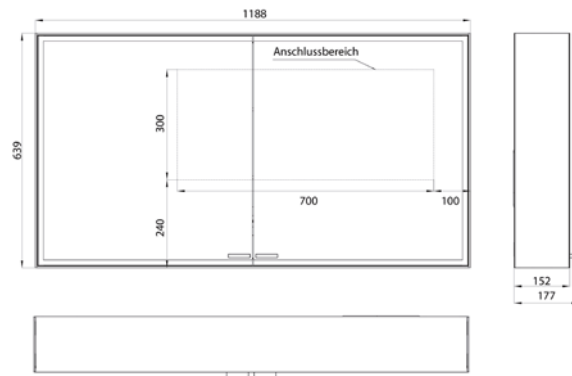

Lichtspiegelschrank prestige 2, 1215 mm, **Unterputzmodell**, IP 44
Stufenlose Lichtsteuerung An/Aus, Helligkeit und Lichtfarbe (2.700 bis 6.500 K) über drei integrierte Touchbedienfelder, Umlaufende LED-Beleuchtung, verspiegelte Rückwand, 2 stufenlos einstellbare Glasablagen, 2 Steckdosen, Höhe: 666 mm

Unterputz-Lichtspiegelschrank, immer mit Einbaurahmen bestellen
Illuminated mirror cabinet prestige 2, 1215 mm, **built-in model**, IP 44
Continuous light control on/off, brightness and light color (2.700 bis 6.500 K) via three integrated touch control panels. Surrounding LED-lights with mirrored back panel, 2 continuously adjustable crystal glass shelves, 2 sockets, height: 666 mm
Built-in illuminated mirror cabinet, please order with built-in frame.

aluminium 9897 071 08 3.534,50 € 2
aluminium
Einbaurahmen 9897 000 22 306,90 € 2
Built-in frame