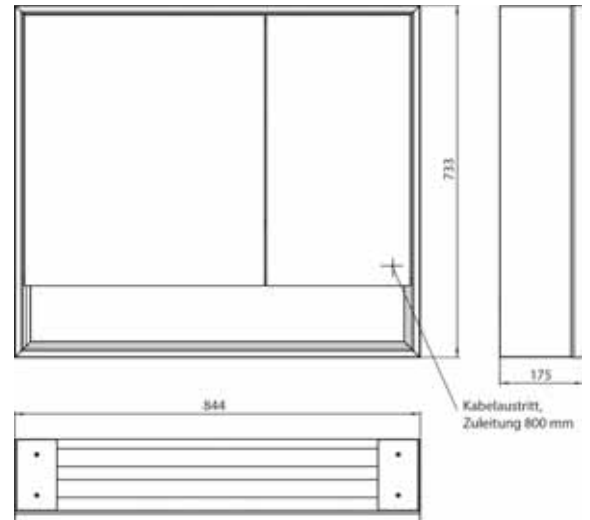

emco loft mit Unterfach

emco loft with lower compartment

PG

Lichtspiegelschrank loft mit Unterfach, 800 mm, 2 Türen, **Aufputzmodell** mit verspiegelten Seitenwänden, IP 20. Umlaufende LED-Beleuchtung, mit verspiegelter- oder weißer Glasrückwand, 2 stufenlos einstellbare Ablagen, 2 Türen (**breite Tür links**), 1 Steckdose, Lichtsteuerung über 3 kapazitive von außen bedienbare Touch-Bedienfelder (An/Aus, Helligkeit und Lichtfarbe - kalt/warm - stufenlos einstellbar), Kabeldurchlass nach außen bei geschlossenen Spiegeltüren. Offenes Unterfach (Höhe: 122 mm) über die komplette Breite mit verspiegelter Rückwand. Höhe: 733 mm

Illuminated mirror cabinet loft with an accessible compartment, 800 mm, 2 doors, wall-mounted model with mirrored side panels, IP 20. Surrounding LED lights, with mirrored or white glass back panel, 2 continuously adjustable shelves, 2 doors (**wide door on the left**), 1 socket, light control via 3 capacitive touch control panels which can be operated from the outside (on/off, brightness and light colour - cold/warm - continuously adjustable), external cable routing for closed mirror doors. Accessible compartment (height: 122 mm) on the bottom with mirrored rear wall. Height: 733 mm.

aluminium/spiegel	9798 052 10	2.364,70 €	2
aluminium/mirror			
aluminium/weiss	9798 062 10	2.364,70 €	2
aluminium/white			
schwarz/spiegel	9798 135 10	2.719,40 €	2
black/mirror