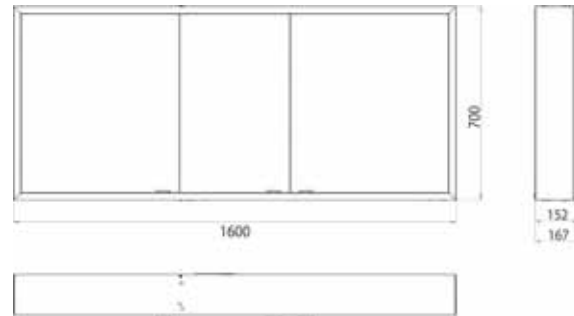

Lichtspiegelschrank prime, 1.600 mm, 3 Türen, **Aufputzmodell**, IP20
Seitenwand verspiegelt, mit verspiegelter- oder weißer Glasrückwand, 4 stufenlos einstellbare Ablagen, 3 Türen, 2 Steckdosen, stufenlose Lichtsteuerung (an/aus, Helligkeit und Lichtfarbe) über drei in die Glasrückwand integrierte Touchsensoren, Höhe: 700 mm, LED-Beleuchtung

Illuminated mirror cabinet prime, 1.600 mm, 3 doors, **wall-mounted version**, IP 20 with mirrored or white glass back panel, mirrored side panels, 4 continuously adjustable crystal glass shelves, 3 doors, 2 sockets, continuous light control (on/off, brightness and light color) via three touch sensors which are integrated into the glass rear wall, height: 700 mm, LED-lights

aluminium/spiegel	9497 062 86	3.322,50 €	2
aluminium/mirror			
aluminium/weiss	9497 063 86	3.322,50 €	2
aluminium/white			
schwarz/spiegel	9497 135 86	3.816,30 €	2
black/mirror			

Lichtspiegelschrank prime, 1.600 mm, 3 Türen, **Unterputzmodell**, IP20 mit verspiegelter- oder weißer Glasrückwand, 4 stufenlos einstellbare Ablagen, 3 Türen, 2 Steckdosen, stufenlose Lichtsteuerung (an/aus, Helligkeit und Lichtfarbe) über drei in die Glasrückwand integrierte Touchsensoren, Höhe: 730 mm, LED-Beleuchtung

Unterputz-Lichtspiegelschrank, immer mit Einbaurahmen bestellen

Illuminated mirror cabinet prime, 1.600 mm, 3 doors, **built-in version**, IP 20 with mirrored or white glass back panel, 4 continuously adjustable crystal glass shelves, 3 doors, 2 sockets, continuous light control (on/off, brightness and light color) via three touch sensors which are integrated into the glass rear wall, height: 730 mm, LED-lights
Built-in illuminated mirror cabinet, please order with built-in frame.

aluminium/spiegel	9497 062 96	3.287,50 €	2
aluminium/mirror			
aluminium/weiss	9497 063 96	3.287,50 €	2
aluminium/white			
schwarz/spiegel	9497 135 96	3.780,60 €	2
black/mirror			
Einbaurahmen	9497 000 29	315,20 €	2
Built-in frame