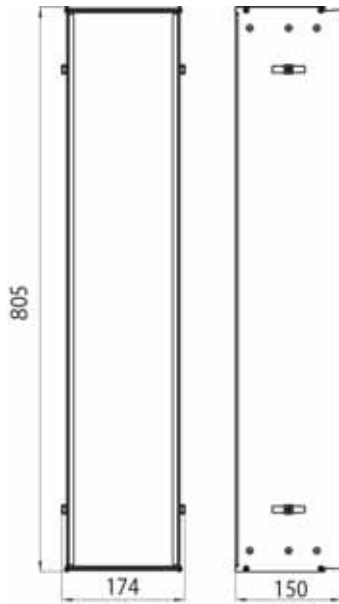

emco asis 2.0

PG

Einbaurahmen
für Asis Module mit 809 mm
Unterputzmodule bitte immer mit
Einbaurahmen bestellen
Built-in frame
for Asis module 809 mm
Please order built-in modules with an
installation frame

Einbaurahmen 9750 000 51 145,50 € 2
Built-in frame