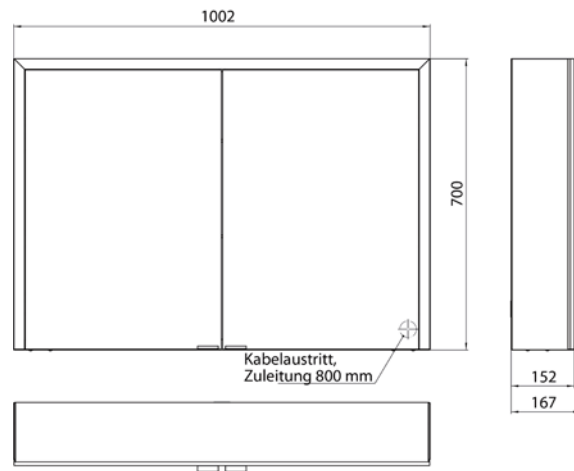

emco prime 3

PG

Lichtspiegelschrank prime 3, 1.000 mm, 2 Türen, **Aufputzmodell**, IP20
Seitenwand verspiegelt, mit verspiegelter- oder weißer Glasrückwand, 2 stufenlos einstellbare Ablagen, 2 Türen, 2 Steckdosen, stufenlose Lichtsteuerung (an/aus, Helligkeit und Lichtfarbe) über drei in die Glasrückwand integrierte Touchsensoren, Höhe: 700 mm, LED-Beleuchtung

Illuminated mirror cabinet prime 3, 1.000 mm, 2 doors, **wall-mounted version**, IP 20

with mirrored or white glass back panel, mirrored side panels, 2 continuously adjustable crystal glass shelves, 2 doors, 2 sockets, continuous light control (on/off, brightness and light color) via three touch sensors which are integrated into the glass rear wall, height: 700 mm, LED-lights

aluminium/spiegel	9497 072 04	2.321,50 €	2
aluminium/mirror			
aluminium/weiss	9497 073 04	2.321,50 €	2
aluminium/white			
schwarz/spiegel	9497 143 04	2.679,50 €	2
black/mirror			

Lichtspiegelschrank prime 3, 1.000 mm, 2 Türen, **Unterputzmodell**, IP20
mit verspiegelter- oder weißer Glasrückwand, 2 stufenlos einstellbare Ablagen, 2 Türen, 2 Steckdosen, stufenlose Lichtsteuerung (an/aus, Helligkeit und Lichtfarbe) über drei in die Glasrückwand integrierte Touchsensoren, Höhe: 730 mm, LED-Beleuchtung

Unterputz-Lichtspiegelschrank, immer mit Einbaurahmen bestellen

Illuminated mirror cabinet prime 3, 1.000 mm, 2 doors, **built-in version**, IP 20
with mirrored or white glass back panel, 2 continuously adjustable crystal glass shelves, 2 doors, 2 sockets, continuous light control (on/off, brightness and light color) via three touch sensors which are integrated into the glass rear wall, height: 730 mm, LED-lights
Built-in illuminated mirror cabinet, please order with built-in frame.