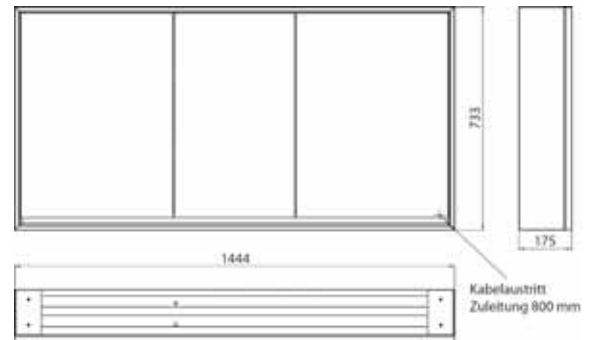

Lichtspiegelschrank loft, 1.400 mm, 3 Türen, **Unterputzmodell**, IP 20. Umlaufende LED-Beleuchtung, mit verspiegelter- oder weißer Glasrückwand, 4 stufenlos einstellbare Ablagen, 3 Türen, 2 Steckdosen, Lichtsteuerung über 3 kapazitive von außen bedienbare Touch-Bedienfelder (An/Aus, Helligkeit und Lichtfarbe - kalt/warm - stufenlos einstellbar), Kabeldurchlass nach außen bei geschlossenen Spiegeltüren. Höhe: 733 mm

Unterputz-Lichtspiegelschrank, immer mit Einbaurahmen bestellen
Illuminated mirror cabinet loft, 1.400 mm, 3 doors, **built-in version**, IP 20. Surrounding LED lights, with mirrored or white glass back panel, 4 continuously adjustable shelves, 3 doors, 2 sockets, light control via 3 capacitive touch control panels which can be operated from the outside (on/off, brightness and light colour - cold/warm - continuously adjustable), external cable routing for closed mirror doors Height: 733 mm. Built-in illuminated mirror cabinet, please order with built-in frame.

aluminium/spiegel	9798 051 25	3.181,60 €	2
aluminium/mirror			
aluminium/weiss	9798 061 25	3.181,60 €	2
aluminium/white			
schwarz/spiegel	9798 133 25	3.658,80 €	2
black/mirror			
Einbaurahmen	9798 000 07	309,00 €	2
Built-in frame