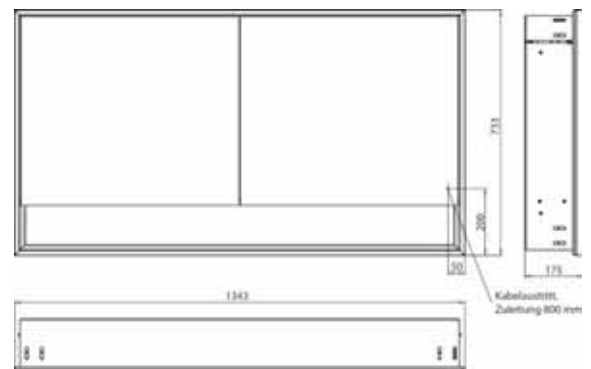

emco loft mit Unterfach

emco loft with lower compartment

PG

Lichtspiegelschrank loft mit Unterfach, 1.300 mm, 2 Türen, **Aufputzmodell** mit verspiegelten Seitenwänden, IP 20. Umlaufende LED-Beleuchtung, mit verspiegelter- oder weißer Glasrückwand, 2 stufenlos einstellbare Ablagen, 2 Türen, 2 Steckdosen, Lichtsteuerung über 3 kapazitive von außen bedienbare Touch-Bedienfelder (An/Aus, Helligkeit und Lichtfarbe - kalt/warm - stufenlos einstellbar), Kabeldurchlass nach außen bei geschlossenen Spiegeltüren. Offenes Unterfach (Höhe: 122 mm) über die komplette Breite mit verspiegelter Rückwand. Höhe: 733 mm

Illuminated mirror cabinet loft with an accessible compartment, 1.300 mm, 2 doors, **wall-mounted model** with mirrored side panels, IP 20. Surrounding LED lights, with mirrored or white glass back panel, 2 continuously adjustable shelves, 2 doors, 2 sockets, light control via 3 capacitive touch control panels which can be operated from the outside (on/off, brightness and light colour - cold/warm - continuously adjustable), external cable routing for closed mirror doors. Accessible compartment (height: 122 mm) on the bottom with mirrored rear wall. Height: 733 mm.

aluminium/spiegel	9798 052 20	3.038,30 €	2
aluminium/mirror			
aluminium/weiss	9798 062 20	3.038,30 €	2
aluminium/white			
schwarz/spiegel	9798 135 20	3.494,00 €	2
black/mirror