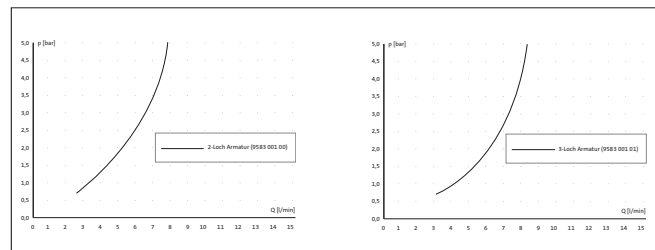

Other

- All products supplied with suitable fixings and complete installation and operating instructions.