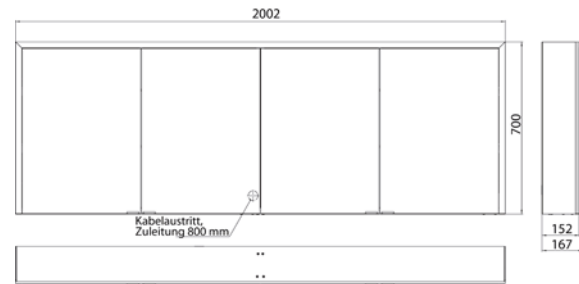

emco prime 3

PG

Lichtspiegelschrank prime 3, 2.000 mm, 4 Türen, **Aufputzmodell**, IP20
Seitenwand verspiegelt, mit verspiegelter- oder weißer Glasrückwand, 4 stufenlos einstellbare Ablagen, 4 Türen, 2 Steckdosen, stufenlose Lichtsteuerung (an/aus, Helligkeit und Lichtfarbe) über drei in die Glasrückwand integrierte Touchsensoren, Höhe: 700 mm, LED-Beleuchtung

Illuminated mirror cabinet prime 3, 2.000 mm, 4 doors, **wall-mounted version**, IP 20

with mirrored or white glass back panel, mirrored side panels, 4 continuously adjustable crystal glass shelves, 4 doors, 2 sockets, continuous light control (on/off, brightness and light color) via three touch sensors which are integrated into the glass rear wall, height: 700 mm, LED-lights

aluminium/spiegel	9497 072 10	3.490,00 €	2
aluminium/mirror			
aluminium/weiss	9497 073 10	3.490,00 €	2
aluminium/white			
schwarz/spiegel	9497 143 10	4.024,00 €	2
black/mirror			

Lichtspiegelschrank prime 3, 2.000 mm, 4 Türen, **Unterputzmodell**, IP20
mit verspiegelter- oder weißer Glasrückwand, 4 stufenlos einstellbare Ablagen, 4 Türen, 2 Steckdosen, stufenlose Lichtsteuerung (an/aus, Helligkeit und Lichtfarbe) über drei in die Glasrückwand integrierte Touchsensoren, Höhe: 730 mm, LED-Beleuchtung

Unterputz-Lichtspiegelschrank, immer mit Einbaurahmen bestellen

Illuminated mirror cabinet prime 3, 2.000 mm, 4 doors, **built-in version**, IP 20
with mirrored or white glass back panel, 4 continuously adjustable crystal glass shelves, 4 doors, 2 sockets, continuous light control (on/off, brightness and light color) via three touch sensors which are integrated into the glass rear wall, height: 730 mm, LED-lights
Built-in illuminated mirror cabinet, please order with built-in frame.

aluminium/spiegel	9497 172 10	3.460,00 €	2
aluminium/mirror			
aluminium/weiss	9497 173 10	3.460,00 €	2
aluminium/white			
schwarz/spiegel	9497 144 10	3.989,50 €	2
black/mirror			
Einbaurahmen	9497 000 33	375,00 €	2
Built-in frame