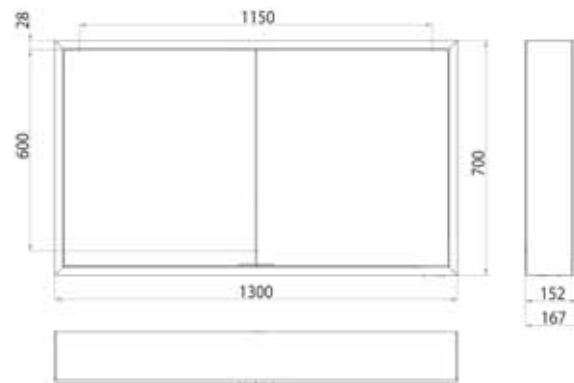

Lichtspiegelschrank prime, 1.300 mm, 2 Türen, **Unterputzmodell**, IP20 mit verspiegelter- oder weißer Glasrückwand, 2 stufenlos einstellbare Ablagen, 2 Türen, 2 Steckdosen, stufenlose Lichtsteuerung (an/aus, Helligkeit und Lichtfarbe) über drei in die Glasrückwand integrierte Touchsensoren, Höhe: 730 mm, LED-Beleuchtung

Unterputz-Lichtspiegelschrank, immer mit Einbaurahmen bestellen

Illuminated mirror cabinet prime, 1.300 mm, 2 doors, **built-in version**, IP 20 with mirrored or white glass back panel, 2 continuously adjustable crystal glass shelves, 2 doors, 2 sockets, continuous light control (on/off, brightness and light color) via three touch sensors which are integrated into the glass rear wall, height: 730 mm, LED-lights
Built-in illuminated mirror cabinet, please order with built-in frame.

aluminium/spiegel	9497 062 95	2.858,70 €	2
aluminium/mirror			
aluminium/weiss	9497 063 95	2.858,70 €	2
aluminium/white			
schwarz/spiegel	9497 135 95	3.285,90 €	2
black/mirror			
Einbaurahmen	9497 000 14	304,00 €	2
Built-in frame