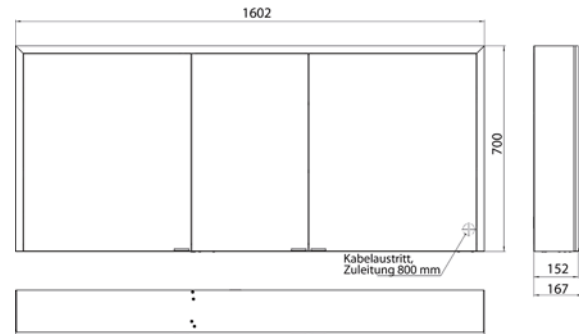

emco prime 3

PG

Lichtspiegelschrank prime 3, 1.600 mm, 3 Türen, **Aufputzmodell**, IP20
Seitenwand verspiegelt, mit verspiegelter- oder weißer Glasrückwand, 4 stufenlos einstellbare Ablagen, 3 Türen, 2 Steckdosen, stufenlose Lichtsteuerung (an/aus, Helligkeit und Lichtfarbe) über drei in die Glasrückwand integrierte Touchsensoren, Höhe: 700 mm, LED-Beleuchtung

Illuminated mirror cabinet prime 3, 1.600 mm, 3 doors, **wall-mounted version**, IP 20

with mirrored or white glass back panel, mirrored side panels, 4 continuously adjustable crystal glass shelves, 3 doors, 2 sockets, continuous light control (on/off, brightness and light color) via three touch sensors which are integrated into the glass rear wall, height: 700 mm, LED-lights

aluminium/spiegel	9497 072 08	3.252,50 €	2
aluminium/mirror			
aluminium/weiss	9497 073 08	3.252,50 €	2
aluminium/white			
schwarz/spiegel	9497 143 08	3.746,30 €	2
black/mirror			

Lichtspiegelschrank prime 3, 1.600 mm, 3 Türen, **Unterputzmodell**, IP20
mit verspiegelter- oder weißer Glasrückwand, 4 stufenlos einstellbare Ablagen, 3 Türen, 2 Steckdosen, stufenlose Lichtsteuerung (an/aus, Helligkeit und Lichtfarbe) über drei in die Glasrückwand integrierte Touchsensoren, Höhe: 730 mm, LED-Beleuchtung

Unterputz-Lichtspiegelschrank, immer mit Einbaurahmen bestellen

Illuminated mirror cabinet prime 3, 1.600 mm, 3 doors, **built-in version**, IP 20
with mirrored or white glass back panel, 4 continuously adjustable crystal glass shelves, 3 doors, 2 sockets, continuous light control (on/off, brightness and light color) via three touch sensors which are integrated into the glass rear wall, height: 730 mm, LED-lights
Built-in illuminated mirror cabinet, please order with built-in frame.

aluminium/spiegel	9497 172 08	3.217,50 €	2
aluminium/mirror			
aluminium/weiss	9497 173 08	3.217,50 €	2
aluminium/white			
schwarz/spiegel	9497 144 08	3.710,60 €	2
black/mirror			
Einbaurahmen	9497 000 29	315,20 €	2
Built-in frame