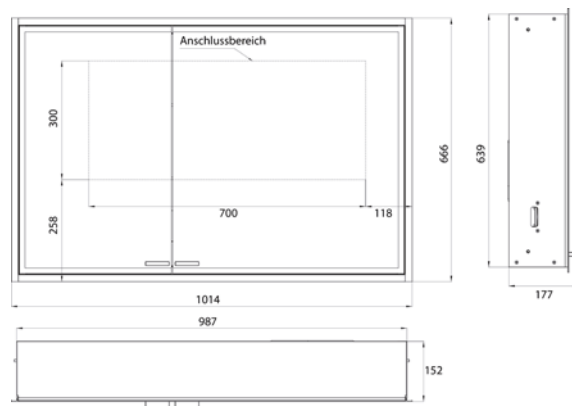

emco prestige 2

PG

Lichtspiegelschrank prestige 2, 988 mm, **Aufputzmodell, breite Tür rechts**, IP 44
Stufenlose Lichtsteuerung An/Aus, Helligkeit und Lichtfarbe (2.700 bis 6.500 K) über drei integrierte Touchbedienfelder, Umlaufende LED-Beleuchtung, verspiegelte Rückwand, verspiegelte Seitenwände, 2 stufenlos einstellbare Glasablagen, 2 Steckdosen, Höhe: 639 mm

Illuminated mirror cabinet prestige 2, 988 mm, **wall-mounted model, wide door on the right**, IP 44
Continuous light control on/off, brightness and light color (2.700 bis 6.500 K) via three integrated touch control panels. Surrounding LED-lights with mirrored back panel, 2 continuously adjustable crystal glass shelves, 2 sockets, height: 639 mm

aluminium 9897 070 06 3.016,60 € 2
aluminium

Lichtspiegelschrank prestige 2, 1015 mm, **Unterputzmodell, breite Tür rechts**, IP 44,
Stufenlose Lichtsteuerung An/Aus, Helligkeit und Lichtfarbe (2.700 bis 6.500 K) über drei integrierte Touchbedienfelder, Umlaufende LED-Beleuchtung, verspiegelte Rückwand, 2 stufenlos einstellbare Glasablagen, 2 Steckdosen, Höhe: 666 mm

Unterputz-Lichtspiegelschrank, immer mit Einbaurahmen bestellen
Illuminated mirror cabinet prestige 2, 1015 mm, **built-in model, wide door on the right**, IP 44
Continuous light control on/off, brightness and light color (2.700 bis 6.500 K) via three integrated touch control panels. Surrounding LED-lights with mirrored back panel, 2 continuously adjustable crystal glass shelves, 2 sockets, height: 666 mm
Built-in illuminated mirror cabinet, please order with built-in frame.

aluminium 9897 071 06 3.154,30 € 2
aluminium
Einbaurahmen 9897 000 21 298,80 € 2
Built-in frame