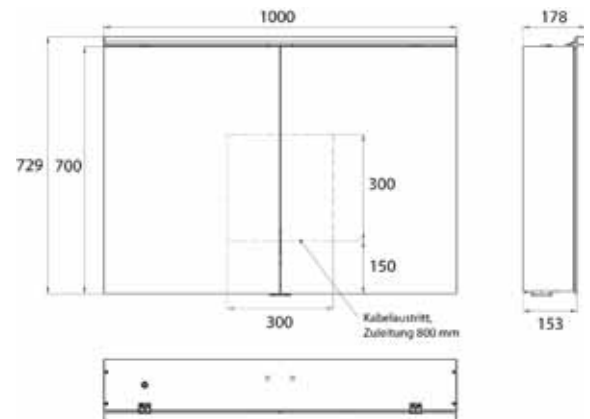

Lichtspiegelschrank Pure 2 Classic (LED), 1200 mm, IP 20, 26 W, 2.700-6.500 K
Aufputzmodell, 4 stufenlos einstellbare Ablagen, 2 Türen, 2 Steckdosen, Höhe: 729 mm, mit LED-Aufsatzleuchte (Waschtischbeleuchtung, Oberlicht separat abschaltbar)

Illuminated mirror cabinet Pure 2 Classic (LED), 1200 mm, IP 20, 26 W, 2.700-6.500 K

wall-mounted model, 4 continuously adjustable shelves, 2 doors, 2 sockets, height: 729 mm, with LED top light (washbasin light, top light can be switched off separately)

aluminium
aluminium

9797 055 05

1.786,80 € 2