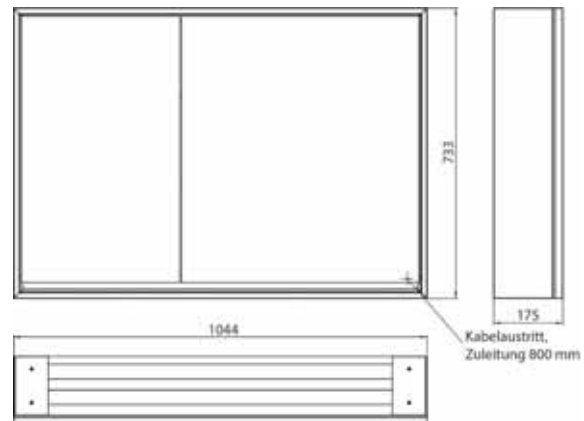

Lichtspiegelschrank loft, 1.000 mm, 2 Türen, **Unterputzmodell**, IP 20.
Umlaufende LED-Beleuchtung, mit verspiegelter- oder weißer Glasrückwand, 2 stufenlos einstellbare Ablagen, 2 Türen (**breite Tür rechts**), 2 Steckdosen, Lichtsteuerung über 3 kapazitive von außen bedienbare Touch-Bedienfelder (An/Aus, Helligkeit und Lichtfarbe - kalt/warm - stufenlos einstellbar), Kabeldurchlass nach außen bei geschlossenen Spiegeltüren. Höhe: 733 mm

Unterputz-Lichtspiegelschrank, immer mit Einbaurahmen bestellen
Illuminated mirror cabinet loft, 1.000 mm, 2 doors, **built-in version**, IP 20.
Surrounding LED lights, with mirrored or white glass back panel, 2 continuously adjustable shelves, 2 doors (**wide door on the right**), 2 sockets, light control via 3 capacitive touch control panels which can be operated from the outside (on/off, brightness and light colour - cold/warm - continuously adjustable), external cable routing for closed mirror doors
Height: 733 mm
Built-in illuminated mirror cabinet, please order with built-in frame.

aluminium/spiegel	9798 051 15	2.481,90 €	2
aluminium/mirror			
aluminium/weiss	9798 061 15	2.481,90 €	2
aluminium/white			
schwarz/spiegel	9798 133 15	2.854,20 €	2
black/mirror			
Einbaurahmen	9798 000 03	291,40 €	2
Built-in frame