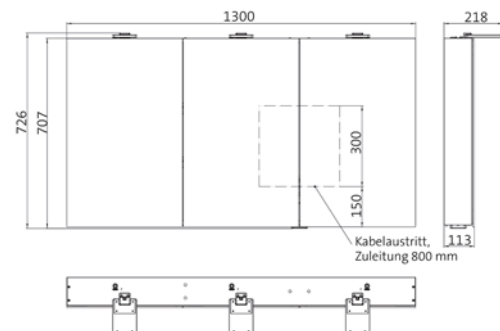

emco flat 2 Style

PG

Lichtspiegelschrank Flat 2 Style (LED), 1200 mm, IP 20, 26 W, 2.700-6.500 K Aufputzmodell, 6 stufenlos einstellbare Ablagen, 3 Türen, 2 Steckdosen, Höhe: 721 mm, zwei LED-Aufsatzleuchten (Waschtischbeleuchtung, Oberlicht separat abschaltbar)

Illuminated mirror cabinet Flat 2 Style (LED), 1200 mm, IP 20, 26 W, 2.700-6.500 K

wall-mounted model, 6 continuously adjustable shelves, 3 doors, 2 sockets, height: 721 mm, two LED top lights (washbasin light, top light can be switched off separately)

aluminium 9797 063 08 1.949,00 €
aluminium

Lichtspiegelschrank Flat 2 Style (LED), 1300 mm, IP 20, 33 W, 2.700-6.500 K Aufputzmodell, 6 stufenlos einstellbare Ablagen, 3 Türen, 2 Steckdosen, Höhe: 721 mm, zwei LED-Aufsatzleuchten (Waschtischbeleuchtung, Oberlicht separat abschaltbar)

Illuminated mirror cabinet Flat 2 Style (LED), 1300 mm, IP 20, 33 W, 2.700-6.500 K

wall-mounted model, 6 continuously adjustable shelves, 3 doors, 2 sockets, height: 721 mm, two LED top lights (washbasin light, top light can be switched off separately)

aluminium 9797 063 09 2.149,00 €
aluminium