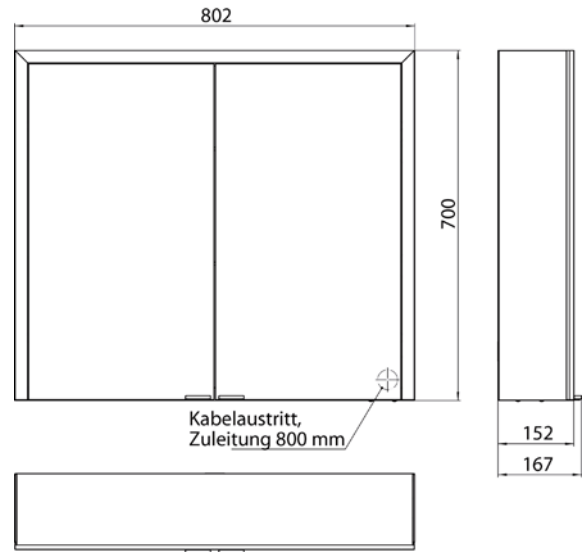

Lichtspiegelschrank prime 3, 800 mm, 2 Türen, **Aufputzmodell**, IP20
Seitenwand verspiegelt, mit verspiegelter- oder weißer Glasrückwand, 2 stufenlos einstellbare Ablagen, 2 Türen, 1 Steckdose, stufenlose Lichtsteuerung (an/aus, Helligkeit und Lichtfarbe) über drei in die Glasrückwand integrierte Touchsensoren, Höhe: 700 mm, LED-Beleuchtung

Illuminated mirror cabinet prime 3, 800 mm, 2 doors, **wall-mounted version**, IP 20
with mirrored or white glass back panel, mirrored side panels, 2 continuously adjustable crystal glass shelves, 2 doors, 1 socket, continuous light control (on/off, brightness and light color) via three touch sensors which are integrated into the glass rear wall, height: 700 mm, LED-lights

aluminium/spiegel	9497 072 03	2.182,10 €	2
aluminium/mirror			
aluminium/weiss	9497 073 03	2.182,10 €	2
aluminium/white			
schwarz/spiegel	9497 143 03	2.514,90 €	2
black/mirror