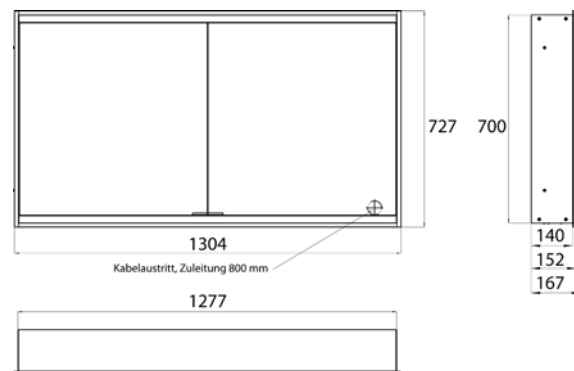

emco prime 2

PG

Lichtspiegelschrank prime 2, 1.300 mm, 2 Türen, **Aufputzmodell**, IP20
Seitenwand verspiegelt, mit verspiegelter- oder weißer Glasrückwand, 2 stufenlos einstellbare Ablagen, 2 Türen, 2 Steckdosen, stufenlose Lichtsteuerung (an/aus, Helligkeit und Lichtfarbe) über drei in die Glasrückwand integrierte Touchsensoren, Höhe: 700 mm, LED-Beleuchtung

Illuminated mirror cabinet prime 2, 1.300 mm, 2 doors, **wall-mounted version**, IP 20 with mirrored or white glass back panel, mirrored side panels, 2 continuously adjustable crystal glass shelves, 2 doors, 2 sockets, continuous light control (on/off, brightness and light color) via three touch sensors which are integrated into the glass rear wall, height: 700 mm, LED-lights

aluminium/spiegel	9497 062 47	2.660,80 €	2
aluminium/mirror			
aluminium/weiss	9497 063 47	2.660,80 €	2
aluminium/white			
schwarz/spiegel	9497 135 47	3.059,90 €	2
black/mirror			

Lichtspiegelschrank prime 2, 1.300 mm, 2 Türen, **Unterputzmodell**, IP20 mit verspiegelter- oder weißer Glasrückwand, 2 stufenlos einstellbare Ablagen, 2 Türen, 2 Steckdosen, stufenlose Lichtsteuerung (an/aus, Helligkeit und Lichtfarbe) über drei in die Glasrückwand integrierte Touchsensoren, Höhe: 730 mm, LED-Beleuchtung

Unterputz-Lichtspiegelschrank, immer mit Einbaurahmen bestellen

Illuminated mirror cabinet prime 2, 1.300 mm, 2 doors, **built-in version**, IP 20 with mirrored or white glass back panel, 2 continuously adjustable crystal glass shelves, 2 doors, 2 sockets, continuous light control (on/off, brightness and light color) via three touch sensors which are integrated into the glass rear wall, height: 730 mm, LED-lights
Built-in illuminated mirror cabinet, please order with built-in frame.