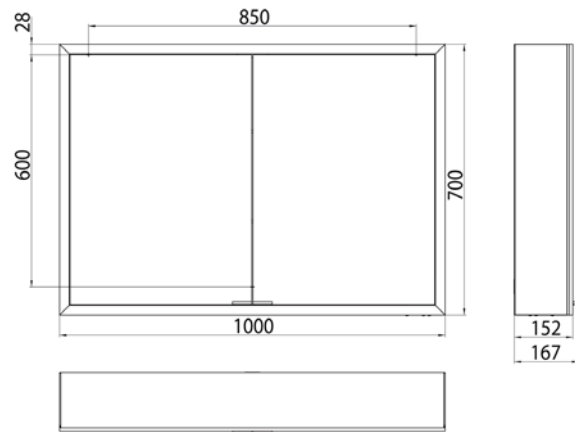

Lichtspiegelschrank prime, 1.000 mm, 2 Türen, **Unterputzmodell**, IP20 mit verspiegelter- oder weißer Glasrückwand, 2 stufenlos einstellbare Ablagen, 2 Türen, 2 Steckdosen, stufenlose Lichtsteuerung (an/aus, Helligkeit und Lichtfarbe) über drei in die Glasrückwand integrierte Touchsensoren, Höhe: 730 mm, LED-Beleuchtung

Unterputz-Lichtspiegelschrank, immer mit Einbaurahmen bestellen

Illuminated mirror cabinet prime, 1.000 mm, 2 doors, **built-in version**, IP 20 with mirrored or white glass back panel, 2 continuously adjustable crystal glass shelves, 2 doors, 2 sockets, continuous light control (on/off, brightness and light color) via three touch sensors which are integrated into the glass rear wall, height: 730 mm, LED-lights
Built-in illuminated mirror cabinet, please order with built-in frame.

aluminium/spiegel	9497 062 93	2.363,70 €	2
aluminium/mirror			
aluminium/weiss	9497 063 93	2.363,70 €	2
aluminium/white			
schwarz/spiegel	9497 135 93	2.719,00 €	2
black/mirror			
Einbaurahmen	9497 000 12	291,40 €	2
Built-in frame