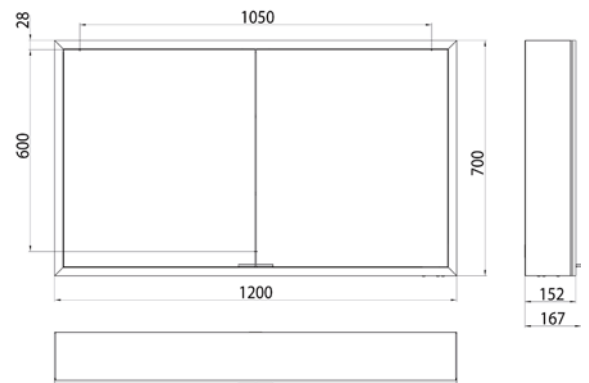

Lichtspiegelschrank prime, 1.200 mm, 2 Türen, **Unterputzmodell**, IP20 mit verspiegelter- oder weißer Glasrückwand, 2 stufenlos einstellbare Ablagen, 2 Türen, 2 Steckdosen, stufenlose Lichtsteuerung (an/aus, Helligkeit und Lichtfarbe) über drei in die Glasrückwand integrierte Touchsensoren, Höhe: 730 mm, LED-Beleuchtung

Unterputz-Lichtspiegelschrank, immer mit Einbaurahmen bestellen

Illuminated mirror cabinet prime, 1.200 mm, 2 doors, **built-in version**, IP 20 with mirrored or white glass back panel, 2 continuously adjustable crystal glass shelves, 2 doors, 2 sockets, continuous light control (on/off, brightness and light color) via three touch sensors which are integrated into the glass rear wall, height: 730 mm, LED-lights
Built-in illuminated mirror cabinet, please order with built-in frame.

aluminium/spiegel	9497 062 94	2.607,70 €	2
aluminium/mirror			
aluminium/weiss	9497 063 94	2.607,70 €	2
aluminium/white			
schwarz/spiegel	9497 135 94	2.999,40 €	2
black/mirror			
Einbaurahmen	9497 000 13	299,30 €	2
Built-in frame