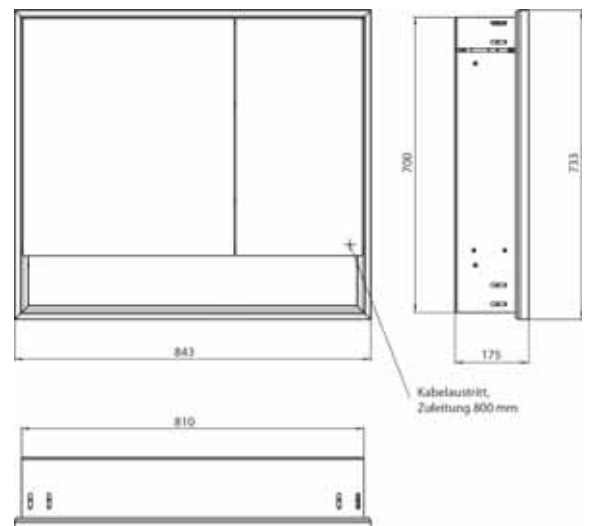

aluminium/spiegel	9798 052 11	2.306,10 €	2
aluminium/mirror			
aluminium/weiss	9798 062 11	2.306,10 €	2
aluminium/white			
schwarz/spiegel	9798 135 11	2.652,00 €	2
black/mirror			
Einbaurahmen	9798 000 02	251,40 €	2
Built-in frame