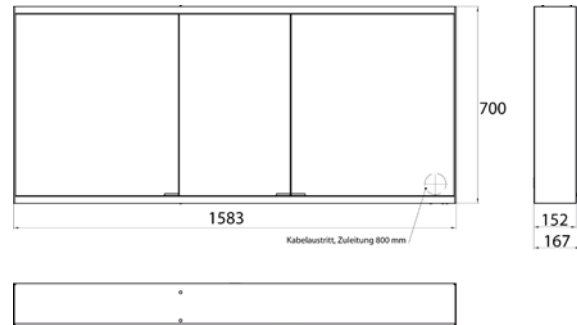

emco prime 2

PG

Lichtspiegelschrank prime 2, 1.600 mm, 3 Türen, **Aufputzmodell**, IP20
Seitenwand verspiegelt, mit verspiegelter- oder weißer Glasrückwand, 4 stufenlos einstellbare Ablagen, 3 Türen, 2 Steckdosen, stufenlose Lichtsteuerung (an/aus, Helligkeit und Lichtfarbe) über drei in die Glasrückwand integrierte Touchsensoren, Höhe: 700 mm, LED-Beleuchtung

Illuminated mirror cabinet prime 2, 1.600 mm, 3 doors, **wall-mounted version**, IP 20 with mirrored or white glass back panel, mirrored side panels, 4 continuously adjustable crystal glass shelves, 3 doors, 2 sockets, continuous light control (on/off, brightness and light color) via three touch sensors which are integrated into the glass rear wall, height: 700 mm, LED-lights

aluminium/spiegel	9497 062 48	3.175,00 €	2
aluminium/mirror			
aluminium/weiss	9497 063 48	3.175,00 €	2
aluminium/white			
schwarz/spiegel	9497 135 48	3.651,10 €	2
black/mirror			

Lichtspiegelschrank prime 2, 1.600 mm, 3 Türen, **Unterputzmodell**, IP20 mit verspiegelter- oder weißer Glasrückwand, 4 stufenlos einstellbare Ablagen, 3 Türen, 2 Steckdosen, stufenlose Lichtsteuerung (an/aus, Helligkeit und Lichtfarbe) über drei in die Glasrückwand integrierte Touchsensoren, Höhe: 730 mm, LED-Beleuchtung

Unterputz-Lichtspiegelschrank, immer mit Einbaurahmen bestellen

Illuminated mirror cabinet prime 2, 1.600 mm, 3 doors, **built-in version**, IP 20 with mirrored or white glass back panel, 4 continuously adjustable crystal glass shelves, 3 doors, 2 sockets, continuous light control (on/off, brightness and light color) via three touch sensors which are integrated into the glass rear wall, height: 730 mm, LED-lights
Built-in illuminated mirror cabinet, please order with built-in frame.

aluminium/spiegel	9497 062 58	3.161,20 €	2
aluminium/mirror			
aluminium/weiss	9497 063 58	3.161,20 €	2
aluminium/white			
schwarz/spiegel	9497 135 58	3.635,40 €	2
black/mirror			
Einbaurahmen	9497 000 15	315,20 €	2
Built-in frame