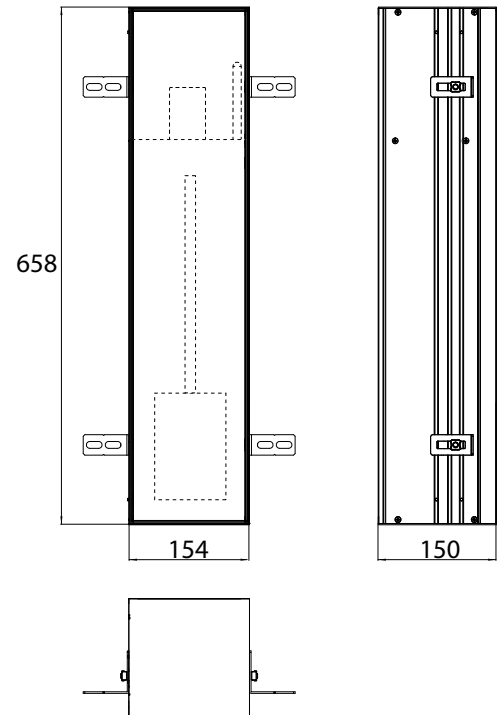

emco asis plus

PG

WC-Modul - Unterputzmodell, Tür befliesbar (Fliese + Kleber, max.: 12 mm) mit Fach für WC-Papier und integrierter Toilettenbürstengarnitur. Türanschlag links.

Kein Einbaurahmen erforderlich.

Module for WC build-in model, door tileable (tiles + adhesive, max.: 12mm) with box for WC-paper and integrated toilet brush set, left-hinged door
No additional build-in frame required

aluminium
aluminium

9756 110 06

793,60 € 2