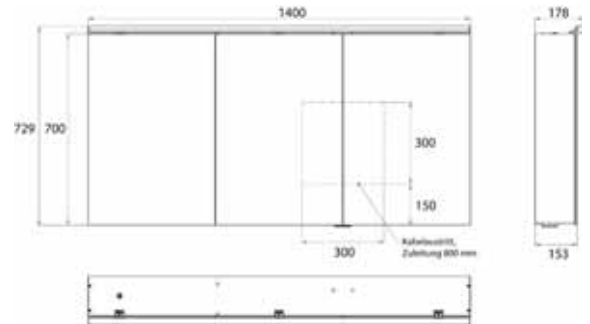

Lichtspiegelschrank Pure 2 Classic (LED), 1600 mm, IP 20, 34 W, 2.700-6.500 K
Aufputzmodell, 6 stufenlos einstellbare Ablagen, 3 Türen, 2 Steckdosen, Höhe: 729 mm, mit LED-Aufsatzleuchte (Waschtischbeleuchtung, Oberlicht separat abschaltbar)

Illuminated mirror cabinet Pure 2 Classic (LED), 1600 mm, IP 20, 34 W, 2.700-6.500 K

wall-mounted model, 6 continuously adjustable shelves, 3 doors, 2 sockets, height: 729 mm, with LED top light (washbasin light, top light can be switched off separately)

aluminium
aluminium

9797 055 07

2.344,80 €

2