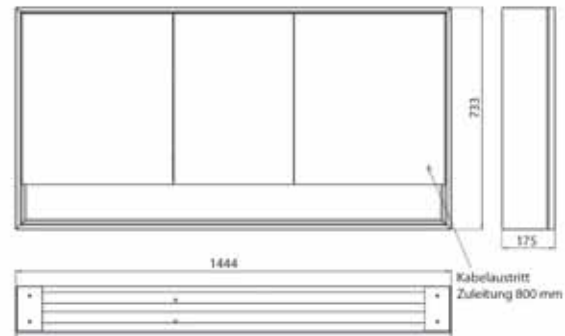

Lichtspiegelschrank loft mit Unterfach, 1.400 mm, 3 Türen, **Unterputzmodell**, IP 20. Umlaufende LED-Beleuchtung, mit verspiegelter- oder weißer Glasrückwand, 4 stufenlos einstellbare Ablagen, 3 Türen, 2 Steckdosen, Lichtsteuerung über 3 kapazitive von außen bedienbare Touch-Bedienfelder (An/Aus, Helligkeit und Lichtfarbe - kalt/warm - stufenlos einstellbar), Kabeldurchlass nach außen bei geschlossenen Spiegeltüren. Offenes Unterfach (Höhe: 122 mm) über die komplette Breite mit verspiegelter Rückwand. Höhe: 733 mm

Unterputz-Lichtspiegelschrank, immer mit Einbaurahmen bestellen
Illuminated mirror cabinet loft with an accessible compartment, 1.400 mm, 3 doors, **built-in version**, IP 20. Surrounding LED lights, with mirrored or white glass back panel, 4 continuously adjustable shelves, 3 doors, 2 sockets, light control via 3 capacitive touch control panels which can be operated from the outside (on/off, brightness and light colour - cold/warm - continuously adjustable), external cable routing for closed mirror doors. Accessible compartment (height: 122 mm) on the bottom with mirrored rear wall. Height: 733 mm. Built-in illuminated mirror cabinet, please order with built-in frame.

aluminium/spiegel	9798 052 25	3.181,60 €	2
aluminium/mirror			
aluminium/weiss	9798 062 25	3.181,60 €	2
aluminium/white			
schwarz/spiegel	9798 135 25	3.658,80 €	2
black/mirror