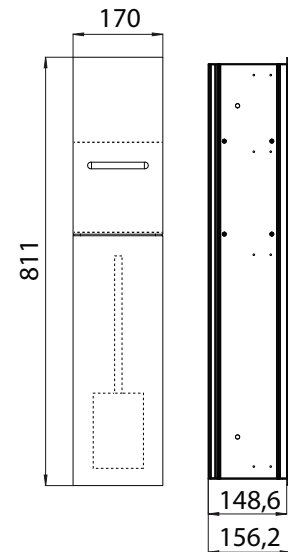

WC-Modul - Unterputzmodell
Reserverollen- / Feuchtpapierbox,
Papierhalter, Toilettenbürstengarnitur,
Türanschlag links
Unterputzmodule bitte immer mit
Einbaurahmen bestellen
Module for WC - build in model
Boxes for spare paper holder, WC-paper,
toilet brush set, door hinge left
Please order built-in modules with an
installation frame

optiwhite	9754 274 51	899,30 €	2
optiwhite			
schwarz	9754 275 51	899,30 €	2
black			
optiwhite matt	9754 284 51	899,30 €	2
optiwhite matt			
schwarz matt	9754 285 51	899,30 €	2
black matt			
Einbaurahmen	9750 000 51	145,50 €	2
Built-in frame