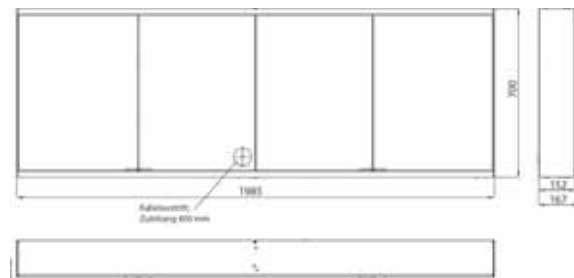

emco prime 2

PG

Lichtspiegelschrank prime 2, 2.000 mm, 4 Türen, **Aufputzmodell**, IP20
Seitenwand verspiegelt, mit verspiegelter- oder weißer Glasrückwand, 4 stufenlos einstellbare Ablagen, 4 Türen, 2 Steckdosen, stufenlose Lichtsteuerung (an/aus, Helligkeit und Lichtfarbe) über drei in die Glasrückwand integrierte Touchsensoren, Höhe: 700 mm, LED-Beleuchtung

Illuminated mirror cabinet prime 2, 2.000 mm, 4 doors, **wall-mounted version**, IP 20 with mirrored or white glass back panel, mirrored side panels, 4 continuously adjustable crystal glass shelves, 4 doors, 2 sockets, continuous light control (on/off, brightness and light color) via three touch sensors which are integrated into the glass rear wall, height: 700 mm, LED-lights

aluminium/spiegel	9497 062 66	3.430,00 €	2
aluminium/mirror			
aluminium/weiss	9497 063 66	3.430,00 €	2
aluminium/white			
schwarz/spiegel	9497 135 66	3.944,50 €	2
black/mirror			

Lichtspiegelschrank prime 2, 2.000 mm, 4 Türen, **Unterputzmodell**, IP20 mit verspiegelter- oder weißer Glasrückwand, 4 stufenlos einstellbare Ablagen, 4 Türen, 2 Steckdosen, stufenlose Lichtsteuerung (an/aus, Helligkeit und Lichtfarbe) über Touchsensoren, Höhe: 730 mm, LED-Beleuchtung
Unterputz-Lichtspiegelschrank, immer mit Einbaurahmen bestellen

Illuminated mirror cabinet prime 2, 2.000 mm, 4 doors, **built-in version**, IP 20 with mirrored or white glass back panel, 4 continuously adjustable crystal glass shelves, 4 doors, 2 sockets, continuous light control (on/off, brightness and light color) via three touch sensors which are integrated into the glass rear wall, height: 730 mm, LED-lights
Built-in illuminated mirror cabinet, please order with built-in frame.

aluminium/spiegel	9497 062 67	3.400,00 €	2
aluminium/mirror			
aluminium/weiss	9497 063 67	3.400,00 €	2
aluminium/white			
schwarz/spiegel	9497 135 67	3.910,00 €	2
black/mirror			
Einbaurahmen	9497 000 36	375,00 €	2
Built-in frame