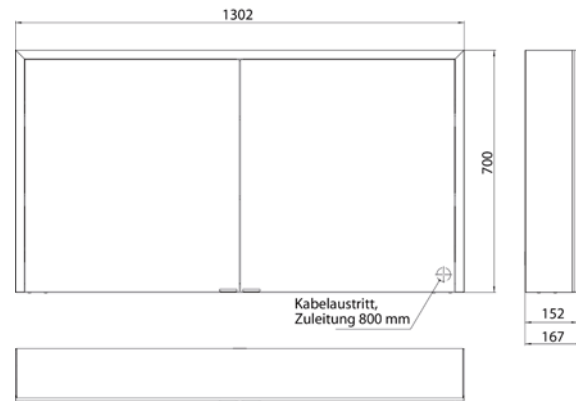

Lichtspiegelschrank prime 3, 1.300 mm, 2 Türen, **Unterputzmodell**, IP20
mit verspiegelter- oder weißer Glasrückwand, 2 stufenlos einstellbare Ablagen, 2 Türen, 2 Steckdosen, stufenlose Lichtsteuerung (an/aus, Helligkeit und Lichtfarbe) über drei in die Glasrückwand integrierte Touchsensoren, Höhe: 730 mm, LED-Beleuchtung

Unterputz-Lichtspiegelschrank, immer mit Einbaurahmen bestellen

Illuminated mirror cabinet prime 3, 1.300 mm, 2 doors, **built-in version**, IP 20
with mirrored or white glass back panel, 2 continuously adjustable crystal glass shelves, 2 doors, 2 sockets, continuous light control (on/off, brightness and light color) via three touch sensors which are integrated into the glass rear wall, height: 730 mm, LED-lights
Built-in illuminated mirror cabinet, please order with built-in frame.

aluminium/spiegel	9497 172 06	2.788,70 €	2
aluminium/mirror			
aluminium/weiss	9497 173 06	2.788,70 €	2
aluminium/white			
schwarz/spiegel	9497 144 06	3.215,90 €	2
black/mirror			
Einbaurahmen	9497 000 14	304,00 €	2
Built-in frame