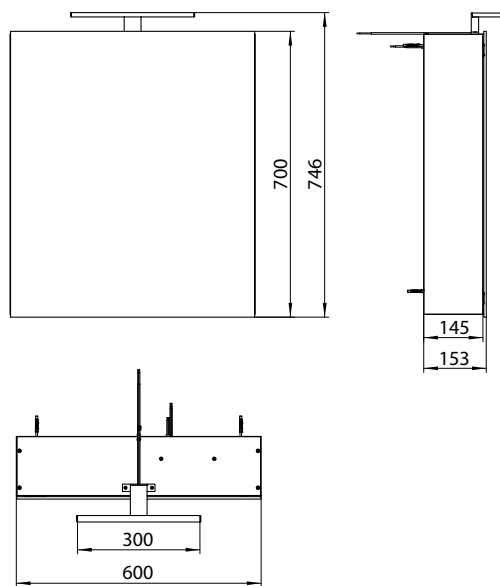

LED-Lichtspiegelschrank mee, 600 mm, IP 44, 4.000 K
Aufputzmodell, 2 stufenlos einstellbare Ablagen, 1 Tür, 1 Steckdose, 1 Lichtschalter, Höhe: 746 mm, 300 mm LED-Leuchte
Illuminated mirror cabinet mee (LED), 600 mm, IP 44, 4.000 K
wall-mounted model, 2 continuously adjustable shelves, 1 door, 1 socket, 1 switch, height: 746 mm, 300 mm LED-Light

aluminium 9498 050 49 675,50 € 2
aluminium