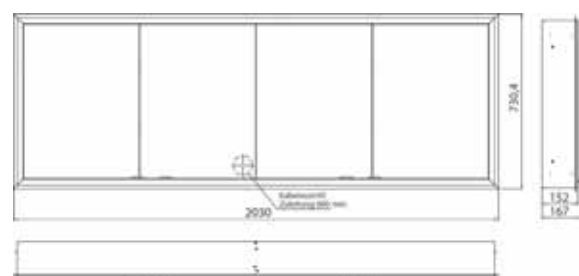

emco prime

PG

Lichtspiegelschrank prime, 2.000 mm, 4 Türen, **Aufputzmodell**, IP20
Seitenwand verspiegelt, mit verspiegelter- oder weißer Glasrückwand, 4 stufenlos einstellbare Ablagen, 4 Türen, 2 Steckdosen, stufenlose Lichtsteuerung (an/aus, Helligkeit und Lichtfarbe) über drei in die Glasrückwand integrierte Touchsensoren, Höhe: 700 mm, LED-Beleuchtung

Illuminated mirror cabinet prime, 2.000 mm, 4 doors, **wall-mounted version**, IP 20 with mirrored or white glass back panel, mirrored side panels, 4 continuously adjustable crystal glass shelves, 4 doors, 2 sockets, continuous light control (on/off, brightness and light color) via three touch sensors which are integrated into the glass rear wall, height: 700 mm, LED-lights

aluminium/spiegel	9497 062 89	3.560,00 €	2
aluminium/mirror			
aluminium/weiss	9497 063 89	3.560,00 €	2
aluminium/white			
schwarz/spiegel	9497 135 89	4.094,00 €	2
black/mirror			

Lichtspiegelschrank prime, 2.000 mm, 4 Türen, **Unterputzmodell**, IP20 mit verspiegelter- oder weißer Glasrückwand, 4 stufenlos einstellbare Ablagen, 4 Türen, 2 Steckdosen, stufenlose Lichtsteuerung (an/aus, Helligkeit und Lichtfarbe) über drei in die Glasrückwand integrierte Touchsensoren, Höhe: 730 mm, LED-Beleuchtung

Unterputz-Lichtspiegelschrank, immer mit Einbaurahmen bestellen

Illuminated mirror cabinet prime, 2.000 mm, 4 doors, **built-in version**, IP 20 with mirrored or white glass back panel, 4 continuously adjustable crystal glass shelves, 4 doors, 2 sockets, continuous light control (on/off, brightness and light color) via three touch sensors which are integrated into the glass rear wall, height: 730 mm, LED-lights
Built-in illuminated mirror cabinet, please order with built-in frame.