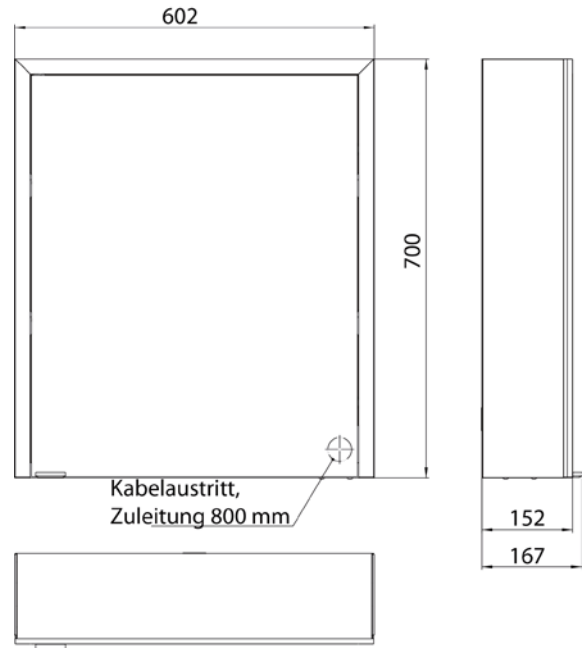

emco prime 3

PG

Lichtspiegelschrank prime 3, 600 mm, 1 Tür, **Aufputzmodell**, IP20
Seitenwand verspiegelt, mit verspiegelter- oder weißer Glasrückwand, 2 stufenlos einstellbare Ablagen, 1 Tür (Türanschlag rechts), 1 Steckdose, stufenlose Lichtsteuerung (an/aus, Helligkeit und Lichtfarbe) über drei in die Glasrückwand integrierte Touchsensoren, Höhe: 700 mm, LED-Beleuchtung
Illuminated mirror cabinet prime 3, 600 mm, 1 door, **wall-mounted version**, IP 20 with mirrored or white glass back panel, mirrored side panels, 2 continuously adjustable crystal glass shelves, 1 door (door hinge right), 1 socket, continuous light control (on/off, brightness and light color) via three touch sensors which are integrated into the glass rear wall, height: 700 mm, LED-lights

aluminium/spiegel	9497 072 01	1.854,40 €	2
aluminium/mirror			
aluminium/weiss	9497 073 01	1.854,40 €	2
aluminium/white			
schwarz/spiegel	9497 143 01	2.149,10 €	2
black/mirror