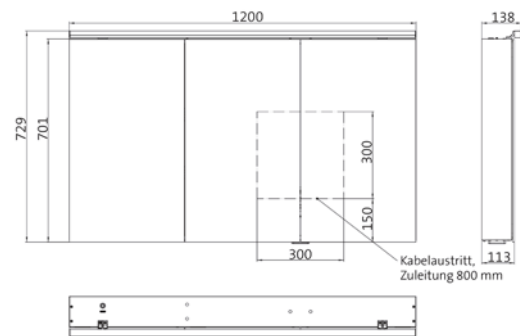

Lichtspiegelschrank Flat 2 Classic (LED),
1300 mm, IP 20, 28 W, 2.700-6.500 K

Aufputzmodell, 6 stufenlos einstellbare Ablagen, 3 Türen, 2 Steckdosen, Höhe: 729 mm, mit LED-Aufsatzleuchte (Waschtischbeleuchtung, Oberlicht separat abschaltbar)

Illuminated mirror cabinet Flat 2 Classic (LED), 1300 mm, IP 20, 28 W, 2.700-6.500 K
wall-mounted model, 6 continuously adjustable shelves, 3 doors, 2 sockets, height: 729 mm, with LED top light (washbasin light, top light can be switched off separately)

aluminium
aluminium

9797 065 09

2.029,50 €