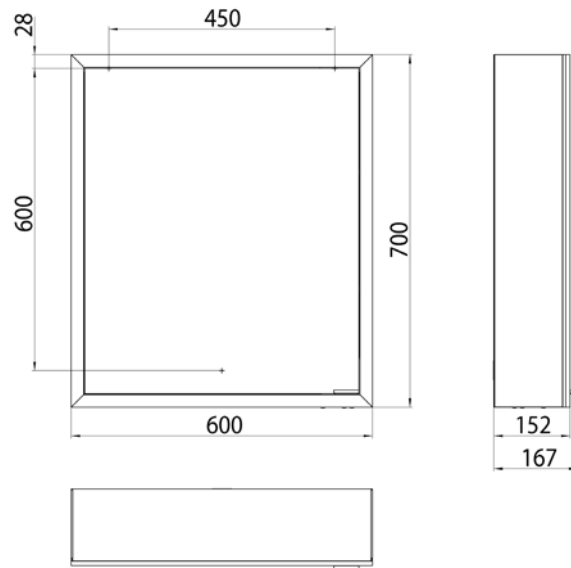

Lichtspiegelschrank prime, 600 mm, 1 Tür, **Aufputzmodell**, IP20
Seitenwand verspiegelt, mit verspiegelter- oder weißer Glasrückwand, 2 stufenlos einstellbare Ablagen, 1 Tür (Türanschlag links), 1 Steckdose, stufenlose Lichtsteuerung (an/aus, Helligkeit und Lichtfarbe) über drei in die Glasrückwand integrierte Touchsensoren, Höhe: 700 mm, LED-Beleuchtung

Illuminated mirror cabinet prime, 600 mm, 1 door, **wall-mounted version**, IP 20 with mirrored or white glass back panel, mirrored side panels, 2 continuously adjustable crystal glass shelves, 1 door (door hinge left), 1 socket, continuous light control (on/off, brightness and light color) via three touch sensors which are integrated into the glass rear wall, height: 700 mm, LED-lights

aluminium/spiegel	9497 062 59	1.924,40 €	2
aluminium/mirror			
aluminium/weiss	9497 063 59	1.924,40 €	2
aluminium/white			
schwarz/spiegel	9497 135 59	2.219,10 €	2
black/mirror