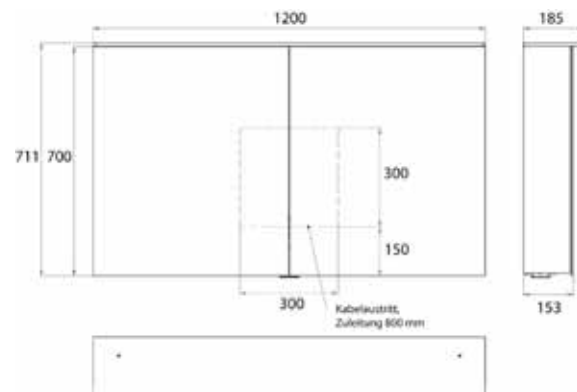

emco pure 2 Design

PG

Lichtspiegelschrank Pure 2 Design (LED), 1000 mm, IP 20, 24 W, 2.700-6.500 K
Aufputzmodell, 4 stufenlos einstellbare Ablagen, 2 Türen, 2 Steckdosen, Höhe: 711 mm, mit Lichtsegel (Waschtischbeleuchtung, Oberlicht separat abschaltbar)

Illuminated mirror cabinet Pure 2 Design (LED), 1000 mm, IP 20, 24 W, 2.700-6.500 K, **wall-mounted model**, 4 continuously adjustable shelves, 2 doors, 2 sockets, height: 711 mm, with light sail (washbasin lighting, light sail can be switched off separately)

aluminium
aluminium

9797 054 04

1.617,80 €

2

Lichtspiegelschrank Pure 2 Design (LED), 1200 mm, IP 20, 28 W, 2.700-6.500 K
Aufputzmodell, 4 stufenlos einstellbare Ablagen, 2 Türen, 2 Steckdosen, Höhe: 711 mm, mit Lichtsegel (Waschtischbeleuchtung, Oberlicht separat abschaltbar)

Illuminated mirror cabinet Pure 2 Design (LED), 1200 mm, IP 20, 28 W, 2.700-6.500 K, **wall-mounted model**, 4 continuously adjustable shelves, 2 doors, 2 sockets, height: 711 mm, with light sail (washbasin lighting, light sail can be switched off separately)

aluminium
aluminium

9797 054 05

2.046,70 €

2