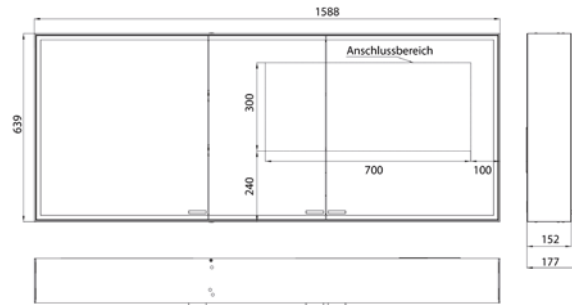

Lichtspiegelschrank prestige 2, 1615 mm, **Unterputzmodell**, IP 44
Stufenlose Lichtsteuerung An/Aus, Helligkeit und Lichtfarbe (2.700 bis 6.500 K) über drei integrierte Touchbedienfelder, Umlaufende LED-Beleuchtung, verspiegelte Rückwand, 2 stufenlos einstellbare Glasablagen, 2 Steckdosen, Höhe: 666 mm

Unterputz-Lichtspiegelschrank, immer mit Einbaurahmen bestellen
Illuminated mirror cabinet prestige 2, 1615 mm, **built-in model**, IP 44
Continuous light control on/off, brightness and light color (2.700 bis 6.500 K) via three integrated touch control panels. Surrounding LED-lights with mirrored back panel, 2 continuously adjustable crystal glass shelves, 2 sockets, height: 666 mm
Built-in illuminated mirror cabinet, please order with built-in frame.

aluminium 9897 071 10 4.682,20 € 2
aluminium
Einbaurahmen 9897 000 23 359,20 € 2
Built-in frame