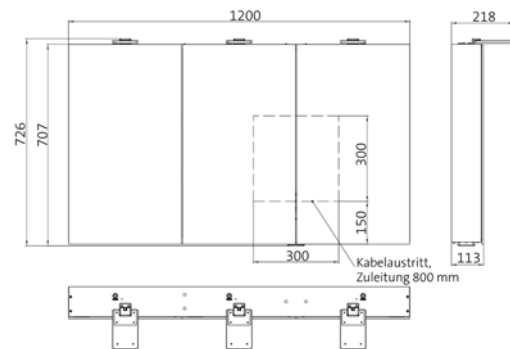

Lichtspiegelschrank Flat 2 Style (LED), 1300 mm, IP 20, 33 W, 2.700-6.500 K Aufputzmodell, 6 stufenlos einstellbare Ablagen, 3 Türen, 2 Steckdosen, Höhe: 721 mm, zwei LED-Aufsatzleuchten (Waschtischbeleuchtung, Oberlicht separat abschaltbar)

Illuminated mirror cabinet Flat 2 Style (LED), 1300 mm, IP 20, 33 W, 2.700-6.500 K

wall-mounted model, 6 continuously adjustable shelves, 3 doors, 2 sockets, height: 721 mm, two LED top lights (washbasin light, top light can be switched off separately)

aluminium 9797 063 09 2.149,00 €
aluminium