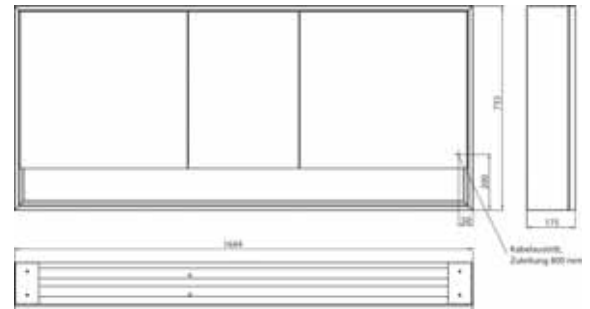

Lichtspiegelschrank loft mit Unterfach, 1.600 mm, 3 Türen, **Unterputzmodell**, IP 20. Umlaufende LED-Beleuchtung, mit verspiegelter- oder weißer Glasrückwand, 4 stufenlos einstellbare Ablagen, 3 Türen, 2 Steckdosen, Lichtsteuerung über 3 kapazitive von außen bedienbare Touch-Bedienfelder (An/Aus, Helligkeit und Lichtfarbe - kalt/warm - stufenlos einstellbar), Kabeldurchlass nach außen bei geschlossenen Spiegeltüren. Offenes Unterfach (Höhe: 122 mm) über die komplette Breite mit verspiegelter Rückwand. Höhe: 733 mm

Unterputz-Lichtspiegelschrank, immer mit Einbaurahmen bestellen
Illuminated mirror cabinet loft with an accessible compartment, 1.600 mm, 3 doors, built-in version, IP 20. Surrounding LED lights, with mirrored or white glass back panel, 4 continuously adjustable shelves, 3 doors, 2 sockets, light control via 3 capacitive touch control panels which can be operated from the outside (on/off, brightness and light colour - cold/warm - continuously adjustable), external cable routing for closed mirror doors. Accessible compartment (height: 122 mm) on the bottom with mirrored rear wall. Height: 733 mm. Built-in illuminated mirror cabinet, please order with built-in frame.

aluminium/spiegel	9798 052 23	3.451,90 €	2
aluminium/mirror			
aluminium/weiss	9798 062 23	3.451,90 €	2
aluminium/white			
schwarz/spiegel	9798 135 23	3.969,70 €	2
black/mirror			
Einbaurahmen	9798 000 06	315,20 €	2
Built-in frame