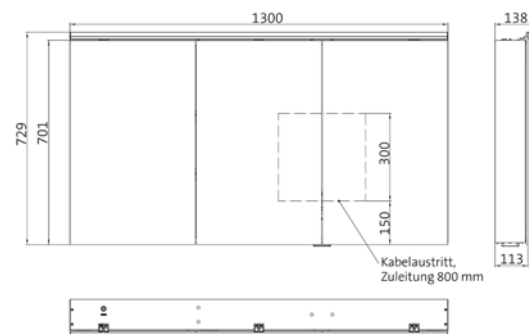

emco flat 2 Classic

PG

Lichtspiegelschrank Flat 2 Classic (LED),
1200 mm, IP 20, 26 W, 2.700-6.500 K

Aufputzmodell, 6 stufenlos einstellbare Ablagen, 3 Türen, 2 Steckdosen, Höhe: 729 mm, mit LED-Aufsatzleuchte (Waschtischbeleuchtung, Oberlicht separat abschaltbar)

Illuminated mirror cabinet Flat 2 Classic (LED), 1200 mm, IP 20, 26 W, 2.700-6.500 K
wall-mounted model, 6 continuously adjustable shelves, 3 doors, 2 sockets, height: 729 mm, with LED top light (washbasin light, top light can be switched off separately)

aluminium
aluminium

9797 065 08

1.829,50 €

Lichtspiegelschrank Flat 2 Classic (LED),
1300 mm, IP 20, 28 W, 2.700-6.500 K

Aufputzmodell, 6 stufenlos einstellbare Ablagen, 3 Türen, 2 Steckdosen, Höhe: 729 mm, mit LED-Aufsatzleuchte (Waschtischbeleuchtung, Oberlicht separat abschaltbar)

Illuminated mirror cabinet Flat 2 Classic (LED), 1300 mm, IP 20, 28 W, 2.700-6.500 K
wall-mounted model, 6 continuously adjustable shelves, 3 doors, 2 sockets, height: 729 mm, with LED top light (washbasin light, top light can be switched off separately)

aluminium
aluminium

9797 065 09

2.029,50 €