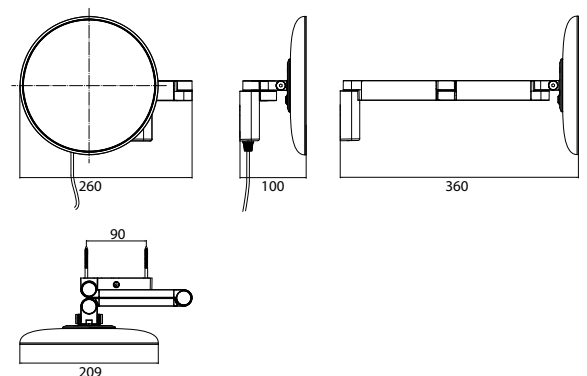

emco kosmetikspiegel evo

emco cosmetic mirror evo

PG

LED Rasier- und Kosmetikspiegel, rund, Wandmodell, Doppelgelenkarm mit Wandanschluss

2 Lichttaster, Helligkeit und Lichtfarbe - kalt/warm (2.700 - 6.500 K) - stufenlos dimmbar.

LED Shaving- and cosmetic mirror, round, wall mounted, two swivel arms

2 switches, brightness and luminous colour cold/warm (2.700 - 6.500 K) continuously dimmable.

chrom, Vergr.: 5-fach
chrome, 5 magn. glass

1095 060 30

556,20 €

2

chrom, Vergr.: 3-fach
chrome, 5 magn. glass

1095 060 31

556,20 €

2

schwarz, Vergr.: 5-fach
black, 5 magn. glass

1095 133 30

640,90 €

2

schwarz, Vergr.: 3-fach
black, 3 magn. glass

1095 133 31

640,90 €

2

LED Rasier- und Kosmetikspiegel, rund, Wandmodell, Doppelgelenkarm mit Spiralkabel und Stecker

2 Lichttaster, Helligkeit und Lichtfarbe - kalt/warm (2.700 - 6.500 K) - stufenlos dimmbar.

LED Shaving- and cosmetic mirror, round, wall mounted, two swivel arms with helix cable and switch

2 switches, brightness and luminous colour cold/warm (2.700 - 6.500 K) continuously dimmable.

chrom, Vergr.: 5-fach
chrome, 5 magn. glass

1095 060 40

595,50 €

2

chrom, Vergr.: 3-fach
chrome, 3 magn. glass

1095 060 41

595,50 €

2

schwarz, Vergr.: 5-fach
black, 5 magn. glass

1095 133 40

688,50 €

2

schwarz, Vergr.: 3-fach
black, 3 magn. glass

1095 133 41

688,50 €

2