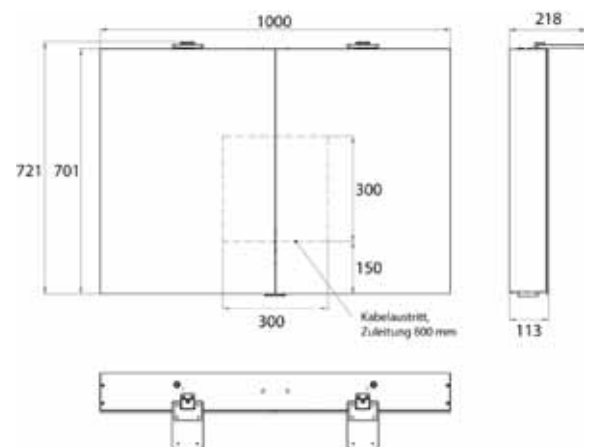

Lichtspiegelschrank Flat 2 Style (LED), 1200 mm, IP 20, 26 W, 2.700-6.500 K
Aufputzmodell, 4 stufenlos einstellbare Ablagen, 2 Türen, 2 Steckdosen, Höhe: 721 mm, zwei LED-Aufsatzleuchten (Waschtischbeleuchtung, Oberlicht separat abschaltbar)

Illuminated mirror cabinet Flat 2 Style (LED), 1200 mm, IP 20, 26 W, 2.700-6.500 K
wall-mounted model, 4 continuously adjustable shelves, 2 doors, 2 sockets, height: 721 mm, two LED top lights (washbasin light, top light can be switched off separately)

aluminium
aluminium

9797 063 05

1.649,00 € 2