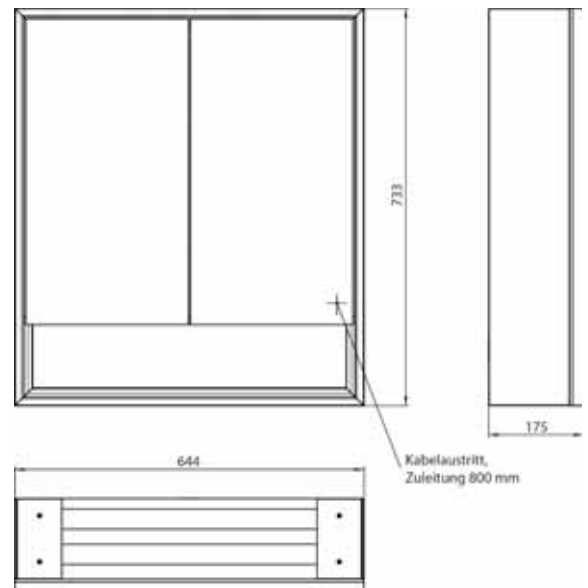

Lichtspiegelschrank loft mit Unterfach, 600 mm, 2 Türen, **Aufputzmodell** mit verspiegelten Seitenwänden, IP 20. Umlaufende LED-Beleuchtung, mit verspiegelter- oder weißer Glasrückwand, 2 stufenlos einstellbare Ablagen, 2 Türen, 1 Steckdose, Lichtsteuerung über 3 kapazitive von außen bedienbare Touch-Bedienfelder (An/Aus, Helligkeit und Lichtfarbe - kalt/warm - stufenlos einstellbar), Kabeldurchlass nach außen bei geschlossenen Spiegeltüren. Offenes Unterfach (Höhe: 122 mm) über die komplette Breite mit verspiegelter Rückwand. Höhe: 733 mm

Illuminated mirror cabinet loft with an accessible compartment, 600 mm, 2 doors, **wall-mounted model** with mirrored side panels, IP 20. Surrounding LED lights, with mirrored or white glass back panel, 2 continuously adjustable shelves, 2 doors, 1 socket, light control via 3 capacitive touch control panels which can be operated from the outside (on/off, brightness and light colour - cold/warm - continuously adjustable), external cable routing for closed mirror doors. Accessible compartment (height: 122 mm) on the bottom with mirrored rear wall. Height: 733 mm.

aluminium/spiegel	9798 052 04	2.203,80 €	2
aluminium/mirror			
aluminium/weiss	9798 062 04	2.203,80 €	2
aluminium/white			
schwarz/spiegel	9798 135 04	2.534,40 €	2
black/mirror