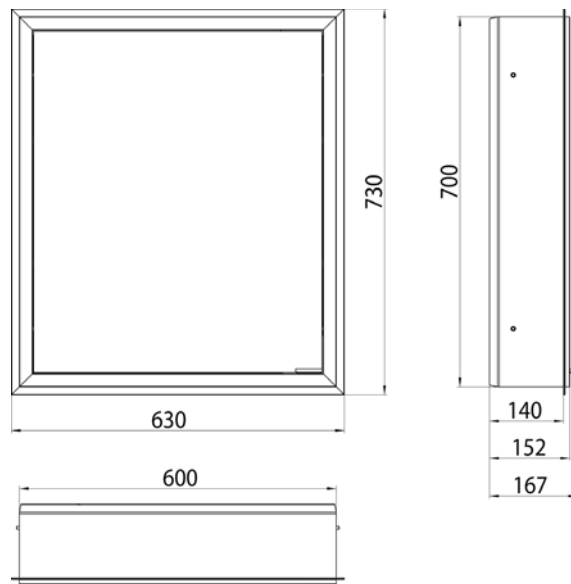

Lichtspiegelschrank prime, 600 mm, 1 Tür, **Unterputzmodell**, IP20 mit verspiegelter- oder weißer Glasrückwand, 2 stufenlos einstellbare Ablagen, 1 Tür (Türanschlag links), 1 Steckdose, stufenlose Lichtsteuerung (an/aus, Helligkeit und Lichtfarbe) über drei in die Glasrückwand integrierte Touchsensoren, Höhe: 730 mm, LED-Beleuchtung

Unterputz-Lichtspiegelschrank, immer mit Einbaurahmen bestellen

Illuminated mirror cabinet prime, 600 mm, 1 door, **built-in version**, IP 20 with mirrored or white glass back panel, 2 continuously adjustable crystal glass shelves, 1 door (door hinge left), 1 socket, continuous light control (on/off, brightness and light color) via three touch sensors which are integrated into the glass rear wall, height: 730 mm, LED-lights
Built-in illuminated mirror cabinet, please order with built-in frame.

aluminium/spiegel	9497 062 69	1.882,70 €	2
aluminium/mirror			
aluminium/weiss	9497 063 69	1.882,70 €	2
aluminium/white			
schwarz/spiegel	9497 135 69	2.170,30 €	2
black/mirror			
Einbaurahmen	9497 000 10	221,60 €	2
Built-in frame