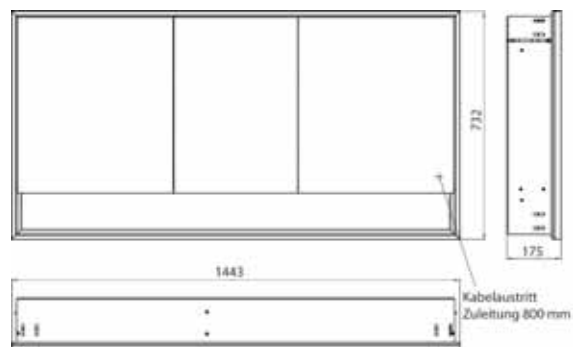

emco loft mit Unterfach

emco loft with lower compartment

PG

Lichtspiegelschrank loft mit Unterfach, 1.400 mm, 3 Türen, **Aufputzmodell** mit verspiegelten Seitenwänden, IP 20. Umlaufende LED-Beleuchtung, mit verspiegelter- oder weißer Glasrückwand, 4 stufenlos einstellbare Ablagen, 3 Türen, 2 Steckdosen, Lichtsteuerung über 3 kapazitive von außen bedienbare Touch-Bedienfelder (An/Aus, Helligkeit und Lichtfarbe - kalt/warm - stufenlos einstellbar), Kabeldurchlass nach außen bei geschlossenen Spiegeltüren. Offenes Unterfach (Höhe: 122 mm) über die komplette Breite mit verspiegelter Rückwand. Höhe: 733 mm

Illuminated mirror cabinet loft with an accessible compartment, 1.400 mm, 3 doors, **wall-mounted model** with mirrored side panels, IP 20. Surrounding LED lights, with mirrored or white glass back panel, 4 continuously adjustable shelves, 3 doors, 2 sockets, light control via 3 capacitive touch control panels which can be operated from the outside (on/off, brightness and light colour - cold/warm - continuously adjustable), external cable routing for closed mirror doors. Accessible compartment (height: 122 mm) on the bottom with mirrored rear wall. Height: 733 mm.

aluminium/spiegel	9798 052 24	3.218,30 €	2
aluminium/mirror			
aluminium/weiss	9798 062 24	3.218,30 €	2
aluminium/white			
schwarz/spiegel	9798 135 24	3.701,00 €	2
black/mirror