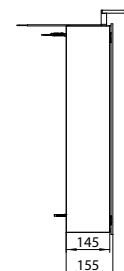

LED-Lichtspiegelschrank mee, 800 mm, IP 44, 4.000 K
Aufputzmodell, 2 einstellbare Ablagen, 2 Türen, 1 Steckdose, 1 Lichtschalter, Höhe: 746 mm, 500 mm LED-Leuchte
Illuminated mirror cabinet mee (LED), 800 mm, IP 44, 4.000 K
wall-mounted model, 2 adjustable shelves, 2 doors, 1 socket, 1 switch, height: 746 mm, 500 mm LED-Light

aluminium
aluminium

9498 050 51

859,00 € 2

LED-Lichtspiegelschrank mee, 1.000 mm, IP 44, 4.000 K
Aufputzmodell, 2 einstellbare Ablagen, 2 Türen, 1 Steckdose, 1 Lichtschalter, Höhe: 746 mm, 600 mm LED-Leuchte
Illuminated mirror cabinet mee (LED), 1.000 mm, IP 44, 4.000 K
wall-mounted model, 2 adjustable shelves, 2 doors, 1 socket, 1 switch, height: 746 mm, 600 mm LED-Light

aluminium
aluminium

9498 050 52

937,80 € 2