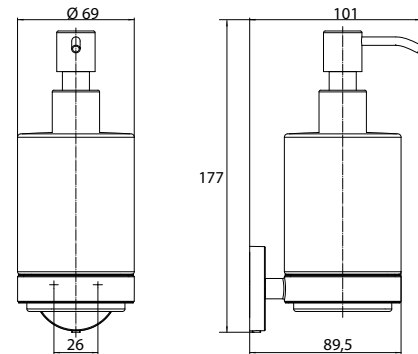

emco round

PG

Flüssigseifenspender, Behälter
Kristallglas klar, Pumpe Kunststoff
Wandmodell
Soap dispenser, clear crystal glass, pump
unit plastic
wall mounted

chrom | chrome	4321 001 00	63,40 €	1
schwarz | black	4321 133 00	73,20 €	1
weiss | white	4321 139 00	73,20 €	1
Klebe-Set | Glue-set	4378 000 00	16,70 €	1