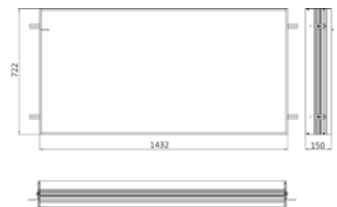

Einbaurahmen
für Lichtspiegelschrank loft, 1.400 mm
Built-in frame
for illuminated mirror cabinet loft,
1.400 mm

Einbaurahmen
Built-in frame

9798 000 07

309,00 € 2