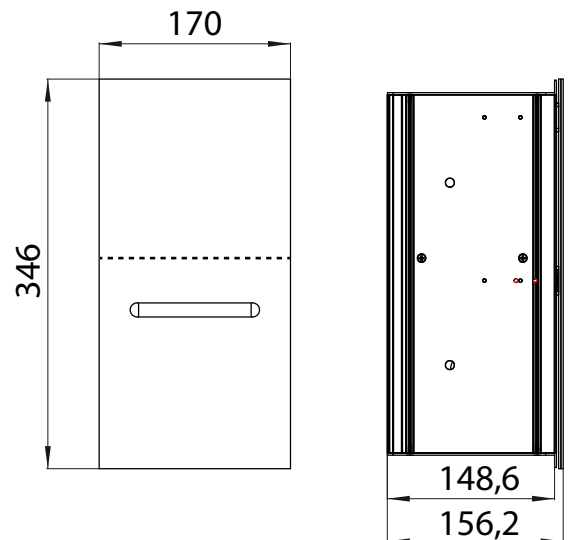

WC-Papier-Modul - Unterputzmodell
1 Tür, Türanschlag rechts
Unterputzmodule bitte immer mit
Einbaurahmen bestellen
Module for toilet paper - built-in-model
1 door, door hinge right
Please order built-in modules with an
installation frame

optiwhite	9724 274 21	605,40 €	2
optiwhite			
schwarz	9724 275 21	605,40 €	2
black			
Einbaurahmen	9725 000 21	110,60 €	2
Built-in frame