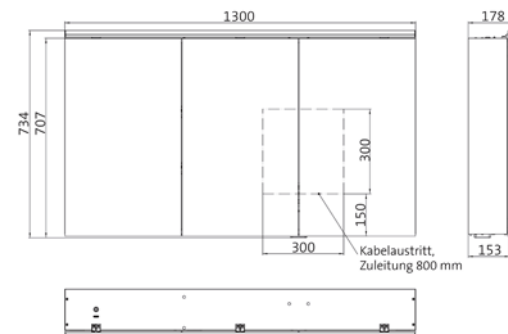

emco pure 2 Classic

PG

Lichtspiegelschrank Pure 2 Classic (LED), 1200 mm, IP 20, 26 W, 2.700-6.500 K
Aufputzmodell, 6 stufenlos einstellbare Ablagen, 3 Türen, 2 Steckdosen, Höhe: 729 mm, mit LED-Aufsatzleuchte (Waschtischbeleuchtung, Oberlicht separat abschaltbar)

Illuminated mirror cabinet Pure 2 Classic (LED), 1200 mm, IP 20, 26 W, 2.700-6.500 K

wall-mounted model, 6 continuously adjustable shelves, 3 doors, 2 sockets, height: 729 mm, with LED top light (washbasin light, top light can be switched off separately)

aluminium 9797 055 08 1.986,80 €
aluminium

Lichtspiegelschrank Pure 2 Classic (LED), 1300 mm, IP 20, 28 W, 2.700-6.500 K
Aufputzmodell, 6 stufenlos einstellbare Ablagen, 3 Türen, 2 Steckdosen, Höhe: 729 mm, mit LED-Aufsatzleuchte (Waschtischbeleuchtung, Oberlicht separat abschaltbar)

Illuminated mirror cabinet Pure 2 Classic (LED), 1300 mm, IP 20, 28 W, 2.700-6.500 K

wall-mounted model, 6 continuously adjustable shelves, 3 doors, 2 sockets, height: 729 mm, with LED top light (washbasin light, top light can be switched off separately)

aluminium 9797 055 09 2.186,80 €
aluminium