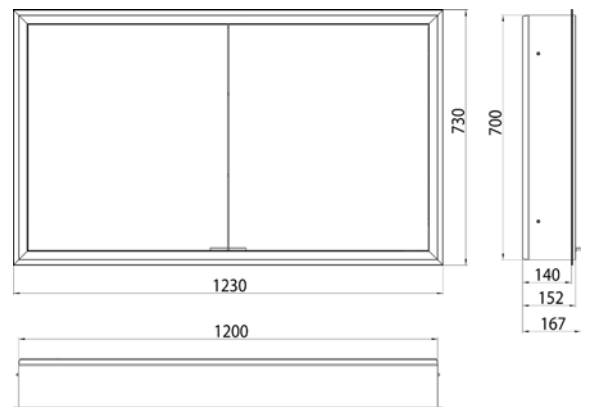

emco prime

PG

Lichtspiegelschrank prime, 1.200 mm, 2 Türen, **Aufputzmodell**, IP20
Seitenwand verspiegelt, mit verspiegelter- oder weißer Glasrückwand, 2 stufenlos einstellbare Ablagen, 2 Türen, 2 Steckdosen, stufenlose Lichtsteuerung (an/aus, Helligkeit und Lichtfarbe) über drei in die Glasrückwand integrierte Touchsensoren, Höhe: 700 mm, LED-Beleuchtung

Illuminated mirror cabinet prime, 1.200 mm, 2 doors, **wall-mounted version**, IP 20 with mirrored or white glass back panel, mirrored side panels, 2 continuously adjustable crystal glass shelves, 2 doors, 2 sockets, continuous light control (on/off, brightness and light color) via three touch sensors which are integrated into the glass rear wall, height: 700 mm, LED-lights

aluminium/spiegel	9497 062 84	2.642,60 €	2
aluminium/mirror			
aluminium/weiss	9497 063 84	2.642,60 €	2
aluminium/white			
schwarz/spiegel	9497 135 84	3.042,10 €	2
black/mirror			

Lichtspiegelschrank prime, 1.200 mm, 2 Türen, **Unterputzmodell**, IP20 mit verspiegelter- oder weißer Glasrückwand, 2 stufenlos einstellbare Ablagen, 2 Türen, 2 Steckdosen, stufenlose Lichtsteuerung (an/aus, Helligkeit und Lichtfarbe) über drei in die Glasrückwand integrierte Touchsensoren, Höhe: 730 mm, LED-Beleuchtung

Unterputz-Lichtspiegelschrank, immer mit Einbaurahmen bestellen

Illuminated mirror cabinet prime, 1.200 mm, 2 doors, **built-in version**, IP 20 with mirrored or white glass back panel, 2 continuously adjustable crystal glass shelves, 2 doors, 2 sockets, continuous light control (on/off, brightness and light color) via three touch sensors which are integrated into the glass rear wall, height: 730 mm, LED-lights
Built-in illuminated mirror cabinet, please order with built-in frame.