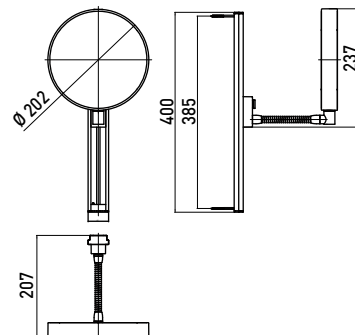

Rasier- und Kosmetikspiegel
beidseitig verspiegelt: Vergrößerung:
3- und 7-fach, rund, unbeleuchtet, am
Flexarm, Gleitschiene zur Höhenverstel-
lung
Shaving and cosmetic mirror
3- and 7 magnifying glass, height adju-
stable, not illuminated

chrom
chrome

1095 001 15

352,20 € 2