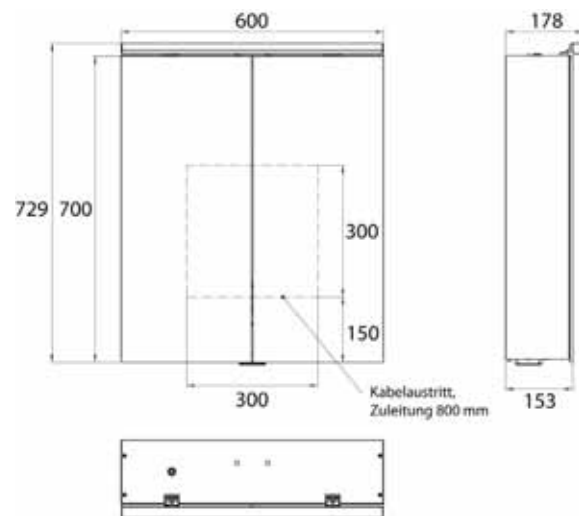

Lichtspiegelschrank Pure 2 Classic (LED),
800 mm, IP 20, 18 W, 2.700-6.500 K

Aufputzmodell, 4 stufenlos einstellbare Ablagen, 2 Türen, 2 Steckdosen, Höhe: 729 mm, mit LED-Aufsatzleuchte (Waschtischbeleuchtung, Oberlicht separat abschaltbar)

Illuminated mirror cabinet Pure 2 Classic (LED), 800 mm, IP 20, 18 W, 2.700-6.500 K

wall-mounted model, 4 continuously adjustable shelves, 2 doors, 2 sockets, height: 729 mm, with LED top light (washbasin light, top light can be switched off separately)

aluminium
aluminium

9797 055 03

1.215,10 €

2