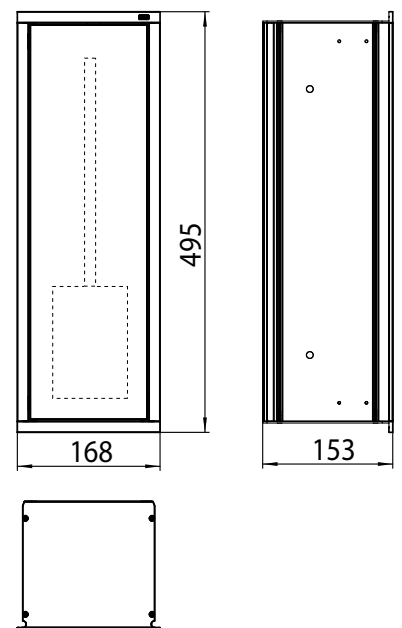

Toilettenbürstengarnitur-Modul -
Unterputzmodell
Türanschlag links/rechts wechselbar
Unterputzmodule bitte immer mit
Einbaurahmen bestellen
Module for toilet brush set - built-in-
model
door hinge left/right changeable
Please order built-in modules with an
installation frame

chrom/optiwhite	9730 278 31	679,20 €	2
chrome/optiwhite			
chrom/schwarz	9730 279 31	679,20 €	2
chrome/black			
Einbaurahmen	9730 000 31	119,10 €	2
Built-in frame