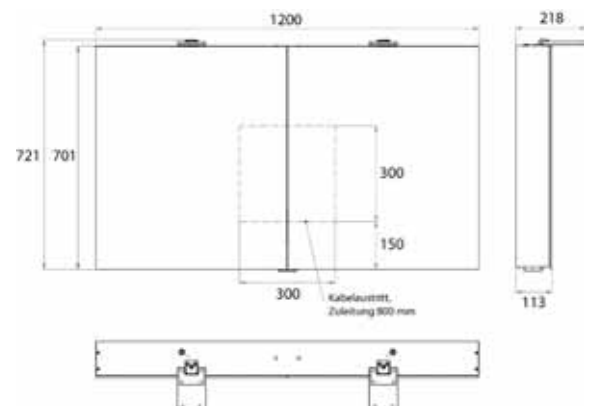

emco flat 2 Style

PG

Lichtspiegelschrank Flat 2 Style (LED), 1000 mm, IP 20, 24 W, 2.700-6.500 K
Aufputzmodell, 4 stufenlos einstellbare Ablagen, 2 Türen, 2 Steckdosen, Höhe: 721 mm, zwei LED-Aufsatzleuchten (Waschtischbeleuchtung, Oberlicht separat abschaltbar)

Illuminated mirror cabinet Flat 2 Style (LED), 1000 mm, IP 20, 24 W, 2.700-6.500 K
wall-mounted model, 4 continuously adjustable shelves, 2 doors, 2 sockets, height: 721 mm, two LED top lights (washbasin light, top light can be switched off separately)

aluminium
aluminium

9797 063 04

1.441,50 € 2

Lichtspiegelschrank Flat 2 Style (LED), 1200 mm, IP 20, 26 W, 2.700-6.500 K
Aufputzmodell, 4 stufenlos einstellbare Ablagen, 2 Türen, 2 Steckdosen, Höhe: 721 mm, zwei LED-Aufsatzleuchten (Waschtischbeleuchtung, Oberlicht separat abschaltbar)

Illuminated mirror cabinet Flat 2 Style (LED), 1200 mm, IP 20, 26 W, 2.700-6.500 K
wall-mounted model, 4 continuously adjustable shelves, 2 doors, 2 sockets, height: 721 mm, two LED top lights (washbasin light, top light can be switched off separately)

aluminium
aluminium

9797 063 05

1.649,00 € 2