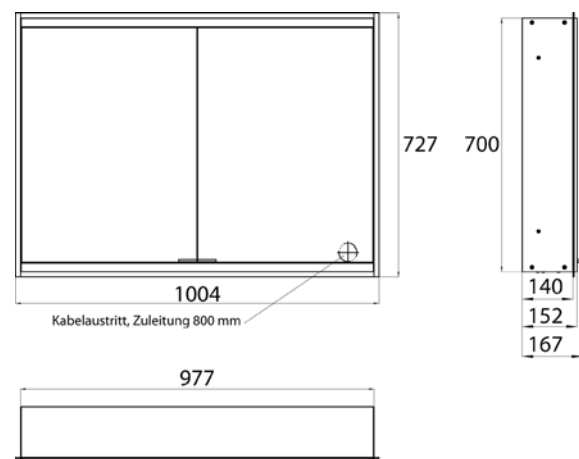

emco prime 2

PG

Lichtspiegelschrank prime 2, 1.000 mm, 2 Türen, **Aufputzmodell**, IP20
Seitenwand verspiegelt, mit verspiegelter- oder weißer Glasrückwand, 2 stufenlos einstellbare Ablagen, 2 Türen, 2 Steckdosen, stufenlose Lichtsteuerung (an/aus, Helligkeit und Lichtfarbe) über drei in die Glasrückwand integrierte Touchsensoren, Höhe: 700 mm, LED-Beleuchtung

Illuminated mirror cabinet prime 2, 1.000 mm, 2 doors, **wall-mounted version**, IP 20 with mirrored or white glass back panel, mirrored side panels, 2 continuously adjustable crystal glass shelves, 2 doors, 2 sockets, continuous light control (on/off, brightness and light color) via three touch sensors which are integrated into the glass rear wall, height: 700 mm, LED-lights

aluminium/spiegel	9497 062 45	2.227,50 €	2
aluminium/mirror			
aluminium/weiss	9497 063 45	2.227,50 €	2
aluminium/white			
schwarz/spiegel	9497 135 45	2.561,60 €	2
black/mirror			

Lichtspiegelschrank prime 2, 1.000 mm, 2 Türen, **Unterputzmodell**, IP20 mit verspiegelter- oder weißer Glasrückwand, 2 stufenlos einstellbare Ablagen, 2 Türen, 2 Steckdosen, stufenlose Lichtsteuerung (an/aus, Helligkeit und Lichtfarbe) über drei in die Glasrückwand integrierte Touchsensoren, Höhe: 730 mm, LED-Beleuchtung

Unterputz-Lichtspiegelschrank, immer mit Einbaurahmen bestellen

Illuminated mirror cabinet prime 2, 1.000 mm, 2 doors, **built-in version**, IP 20 with mirrored or white glass back panel, 2 continuously adjustable crystal glass shelves, 2 doors, 2 sockets, continuous light control (on/off, brightness and light color) via three touch sensors which are integrated into the glass rear wall, height: 730 mm, LED-lights
Built-in illuminated mirror cabinet, please order with built-in frame.