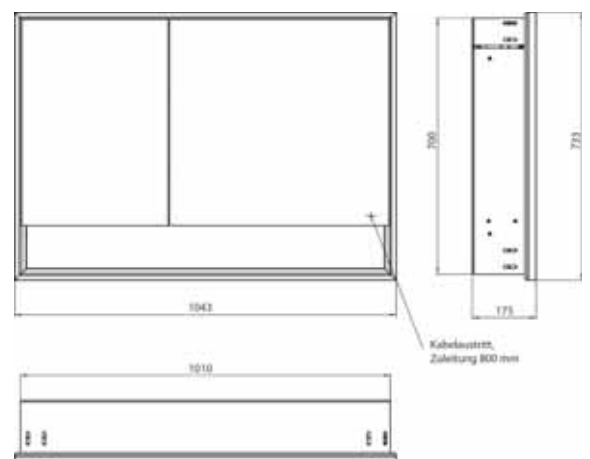

emco loft mit Unterfach

emco loft with lower compartment

PG

Lichtspiegelschrank loft mit Unterfach, 1.000 mm, 2 Türen, **Aufputzmodell** mit verspiegelten Seitenwänden, IP 20. Umlaufende LED-Beleuchtung, mit verspiegelter- oder weißer Glasrückwand, 2 stufenlos einstellbare Ablagen, 2 Türen (**breite Tür rechts**), 2 Steckdosen, Lichtsteuerung über 3 kapazitive von außen bedienbare Touch-Bedienfelder (An/Aus, Helligkeit und Lichtfarbe - kalt/warm - stufenlos einstellbar), Kabeldurchlass nach außen bei geschlossenen Spiegeltüren. Offenes Unterfach (Höhe: 122 mm) über die komplette Breite mit verspiegelter Rückwand. Höhe: 733 mm

Illuminated mirror cabinet loft with an accessible compartment, 1.000 mm, 2 doors, **wall-mounted model** with mirrored side panels, IP 20. Surrounding LED lights, with mirrored or white glass back panel, 2 continuously adjustable shelves, 2 doors (**wide door on the right**), 2 sockets, light control via 3 capacitive touch control panels which can be operated from the outside (on/off, brightness and light colour - cold/warm - continuously adjustable), external cable routing for closed mirror doors. Accessible compartment (height: 122 mm) on the bottom with mirrored rear wall. Height: 733 mm.

aluminium/spiegel	9798 052 14	2.511,10 €	2
aluminium/mirror			
aluminium/weiss	9798 062 14	2.511,10 €	2
aluminium/white			
schwarz/spiegel	9798 135 14	2.887,80 €	2
black/mirror