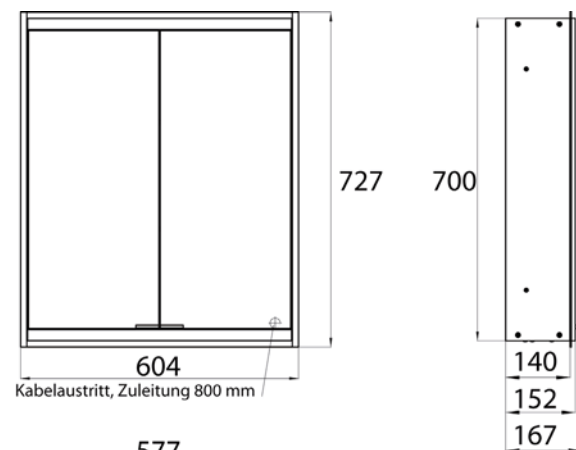

Lichtspiegelschrank prime 2, 600 mm, 2 Türen, **Unterputzmodell**, IP20 mit verspiegelter- oder weißer Glasrückwand, 2 stufenlos einstellbare Ablagen, 2 Türen, 1 Steckdose, stufenlose Lichtsteuerung (an/aus, Helligkeit und Lichtfarbe) über drei in die Glasrückwand integrierte Touchsensoren, Höhe: 730 mm, LED-Beleuchtung

Unterputz-Lichtspiegelschrank, immer mit Einbaurahmen bestellen
Illuminated mirror cabinet prime 2, 600 mm, 2 doors, **built-in version**, IP 20 with mirrored or white glass back panel, 2 continuously adjustable crystal glass shelves, 2 doors, 1 socket, continuous light control (on/off, brightness and light color) via three touch sensors which are integrated into the glass rear wall, height: 730 mm, LED-lights
Built-in illuminated mirror cabinet, please order with built-in frame.

aluminium/spiegel	9497 062 33	1.878,60 €	2
aluminium/mirror			
aluminium/weiss	9497 063 33	1.878,60 €	2
aluminium/white			
schwarz/spiegel	9497 135 33	2.160,40 €	2
black/mirror			
Einbaurahmen	9497 000 20	221,60 €	2
Built-in frame