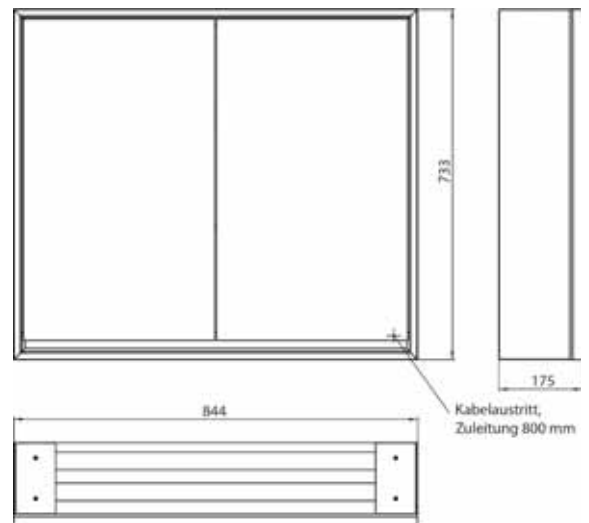

Lichtspiegelschrank loft, 800 mm, 2 Türen, **Aufputzmodell** mit verspiegelten Seitenwänden, IP 20. Umlaufende LED-Beleuchtung, mit verspiegelter- oder weißer Glasrückwand, 2 stufenlos einstellbare Ablagen, 2 Türen, 1 Steckdose, Lichtsteuerung über 3 kapazitive von außen bedienbare Touch-Bedienfelder (An/Aus, Helligkeit und Lichtfarbe - kalt/warm - stufenlos einstellbar), Kabeldurchlass nach außen bei geschlossenen Spiegeltüren. Höhe: 733 mm

Illuminated mirror cabinet loft, 800 mm, 2 doors, wall-mounted model with mirrored side panels, IP 20. Surrounding LED lights, with mirrored or white glass back panel, 2 continuously adjustable shelves, 2 doors, 1 socket, light control via 3 capacitive touch control panels which can be operated from the outside (on/off, brightness and light colour - cold/warm - continuously adjustable), external cable routing for closed mirror doors Height: 733 mm.

aluminium/spiegel	9798 051 06	2.364,70 €	2
aluminium/mirror			
aluminium/weiss	9798 061 06	2.364,70 €	2
aluminium/white			
schwarz/spiegel	9798 133 06	2.719,40 €	2
black/mirror			

Lichtspiegelschrank loft, 800 mm, 2 Türen, **Unterputzmodell**, IP 20. Umlaufende LED-Beleuchtung, mit verspiegelter- oder weißer Glasrückwand, 2 stufenlos einstellbare Ablagen, 2 Türen, 1 Steckdose, Lichtsteuerung über 3 kapazitive von außen bedienbare Touch-Bedienfelder (An/Aus, Helligkeit und Lichtfarbe - kalt/warm - stufenlos einstellbar), Kabeldurchlass nach außen bei geschlossenen Spiegeltüren. Höhe: 733 mm