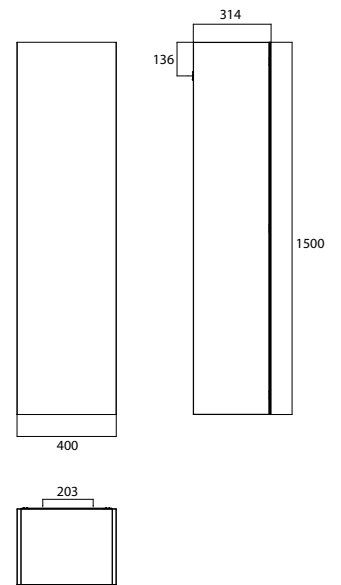

Hochschrank, 1.500 mm, mit Doppelspiegeltür
Korpus aus 16 mm MDF-Lackplatten, hochglanz schwarz oder weiß. Beidseitig verspiegelte Glastür (Verbundglas) mit Tip-on Beschlag. 4 Glasablagen. 1 LED-Innenraumleuchte mit Türkontaktschalter. Schrankaufhänger mit Aushängesicherung.

Tall cabinet, 1,500 mm, with double mirror door

Body made of 16 mm MDF lacquer boards, high-gloss black or white. Glass door mirrored on both sides (laminated glass) with tip-on fitting. 4 glass shelves. 1 LED interior luminaire with door contact switch. Cabinet hanger with safety catch.

weiss hochglanz/ spiegel

9579 504 01

1.647,20 €

2

white high gloss/ mirror

schwarz hochglanz/ spiegel

9579 509 01

1.647,20 €

2

black high gloss/ mirror