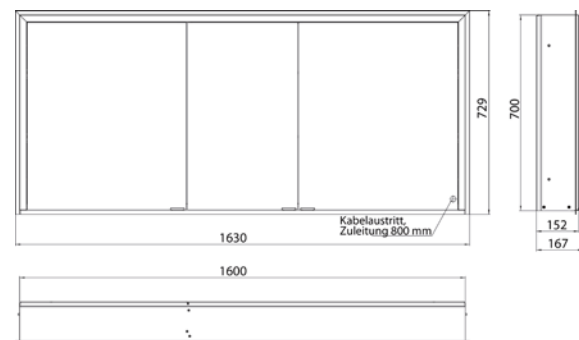

emco prime 3

PG

Lichtspiegelschrank prime 3, 1.600 mm, 3 Türen, **Aufputzmodell**, IP20
Seitenwand verspiegelt, mit verspiegelter- oder weißer Glasrückwand, 4 stufenlos einstellbare Ablagen, 3 Türen, 2 Steckdosen, stufenlose Lichtsteuerung (an/aus, Helligkeit und Lichtfarbe) über drei in die Glasrückwand integrierte Touchsensoren, Höhe: 700 mm, LED-Beleuchtung

Illuminated mirror cabinet prime 3, 1.600 mm, 3 doors, **wall-mounted version**, IP 20

with mirrored or white glass back panel, mirrored side panels, 4 continuously adjustable crystal glass shelves, 3 doors, 2 sockets, continuous light control (on/off, brightness and light color) via three touch sensors which are integrated into the glass rear wall, height: 700 mm, LED-lights

aluminium/spiegel	9497 072 08	3.252,50 €	2
aluminium/mirror			
aluminium/weiss	9497 073 08	3.252,50 €	2
aluminium/white			
schwarz/spiegel	9497 143 08	3.746,30 €	2
black/mirror			

Lichtspiegelschrank prime 3, 1.600 mm, 3 Türen, **Unterputzmodell**, IP20
mit verspiegelter- oder weißer Glasrückwand, 4 stufenlos einstellbare Ablagen, 3 Türen, 2 Steckdosen, stufenlose Lichtsteuerung (an/aus, Helligkeit und Lichtfarbe) über drei in die Glasrückwand integrierte Touchsensoren, Höhe: 730 mm, LED-Beleuchtung

Unterputz-Lichtspiegelschrank, immer mit Einbaurahmen bestellen

Illuminated mirror cabinet prime 3, 1.600 mm, 3 doors, **built-in version**, IP 20
with mirrored or white glass back panel, 4 continuously adjustable crystal glass shelves, 3 doors, 2 sockets, continuous light control (on/off, brightness and light color) via three touch sensors which are integrated into the glass rear wall, height: 730 mm, LED-lights
Built-in illuminated mirror cabinet, please order with built-in frame.