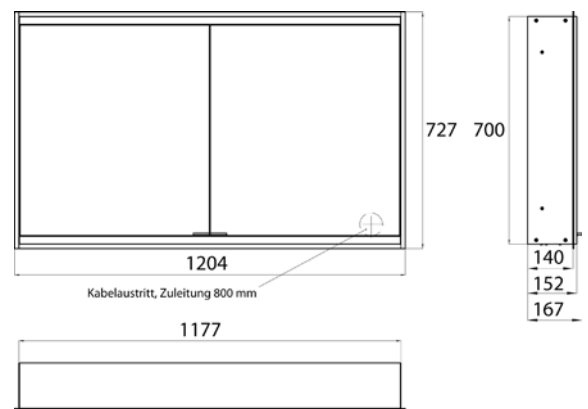

emco prime 2

PG

Lichtspiegelschrank prime 2, 1.200 mm, 2 Türen, **Aufputzmodell**, IP20
Seitenwand verspiegelt, mit verspiegelter- oder weißer Glasrückwand, 2 stufenlos einstellbare Ablagen, 2 Türen, 2 Steckdosen, stufenlose Lichtsteuerung (an/aus, Helligkeit und Lichtfarbe) über drei in die Glasrückwand integrierte Touchsensoren, Höhe: 700 mm, LED-Beleuchtung

Illuminated mirror cabinet prime 2, 1.200 mm, 2 doors, **wall-mounted version**, IP 20 with mirrored or white glass back panel, mirrored side panels, 2 continuously adjustable crystal glass shelves, 2 doors, 2 sockets, continuous light control (on/off, brightness and light color) via three touch sensors which are integrated into the glass rear wall, height: 700 mm, LED-lights

aluminium/spiegel	9497 062 46	2.478,40 €	2
aluminium/mirror			
aluminium/weiss	9497 063 46	2.478,40 €	2
aluminium/white			
schwarz/spiegel	9497 135 46	2.850,20 €	2
black/mirror			

Lichtspiegelschrank prime 2, 1.200 mm, 2 Türen, **Unterputzmodell**, IP20 mit verspiegelter- oder weißer Glasrückwand, 2 stufenlos einstellbare Ablagen, 2 Türen, 2 Steckdosen, stufenlose Lichtsteuerung (an/aus, Helligkeit und Lichtfarbe) über drei in die Glasrückwand integrierte Touchsensoren, Höhe: 730 mm, LED-Beleuchtung

Unterputz-Lichtspiegelschrank, immer mit Einbaurahmen bestellen

Illuminated mirror cabinet prime 2, 1.200 mm, 2 doors, **built-in version**, IP 20 with mirrored or white glass back panel, 2 continuously adjustable crystal glass shelves, 2 doors, 2 sockets, continuous light control (on/off, brightness and light color) via three touch sensors which are integrated into the glass rear wall, height: 730 mm, LED-lights
Built-in illuminated mirror cabinet, please order with built-in frame.