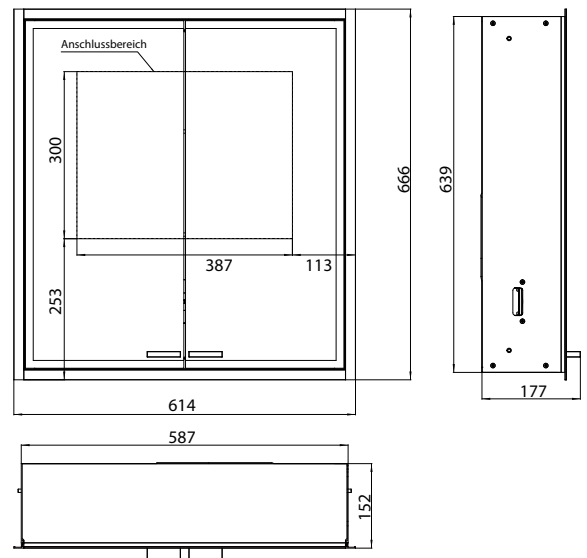

emco prestige 2

PG

Lichtspiegelschrank prestige 2, 588 mm, **Aufputzmodell**, IP 44

Stufenlose Lichtsteuerung An/Aus, Helligkeit und Lichtfarbe (2.700 bis 6.500 K) über drei integrierte Touchbedienfelder, Umlaufende LED-Beleuchtung, verspiegelte Rückwand, verspiegelte Seitenwände, 2 stufenlos einstellbare Glasablagen, 2 Steckdosen, Höhe: 639 mm

Illuminated mirror cabinet prestige 2, 588 mm, **wall-mounted model**, IP 44
Continuous light control on/off, brightness and light color (2.700 bis 6.500 K) via three integrated touch control panels. Surrounding LED-lights with mirrored back panel, 2 continuously adjustable crystal glass shelves, 2 sockets, height: 639 mm

aluminium 9897 070 01 2.341,00 € 2
aluminium

Lichtspiegelschrank prestige 2, 615 mm, **Unterputzmodell**, IP 44

Stufenlose Lichtsteuerung An/Aus, Helligkeit und Lichtfarbe (2.700 bis 6.500 K) über drei integrierte Touchbedienfelder, Umlaufende LED-Beleuchtung, verspiegelte Rückwand, 2 stufenlos einstellbare Glasablagen, 2 Steckdosen, Höhe: 666 mm

Unterputz-Lichtspiegelschrank, immer mit Einbaurahmen bestellen
Illuminated mirror cabinet prestige 2, **built-in model**, 615 mm, IP 44
Continuous light control on/off, brightness and light color (2.700 bis 6.500 K) via three integrated touch control panels. Surrounding LED-lights with mirrored back panel, 2 continuously adjustable crystal glass shelves, 2 sockets, height: 666 mm
Built-in illuminated mirror cabinet, please order with built-in frame.

aluminium 9897 071 01 2.459,10 € 2
aluminium
Einbaurahmen 9897 000 06 227,20 € 2
Built-in frame