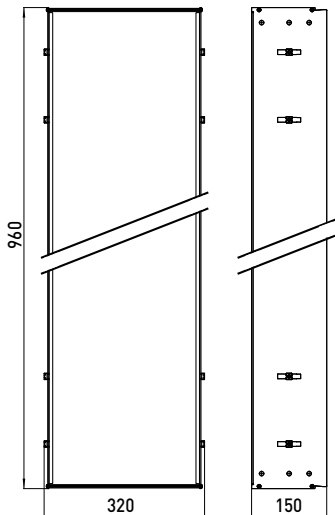

Einbaurahmen
für Asis Module (300) mit 964 mm
Unterputzmodule bitte immer mit
Einbaurahmen bestellen
Built-in frame
for Asis module (300) 964 mm
Please order built-in modules with an
installation frame

Einbaurahmen 9770 000 61 177,50 € 2
Built-in frame