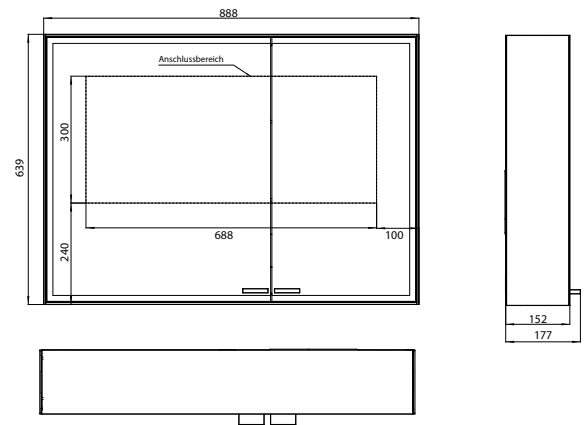

Lichtspiegelschrank prestige 2, 915 mm, **Unterputzmodell, breite Tür links**, IP 44
Stufenlose Lichtsteuerung An/Aus, Helligkeit und Lichtfarbe (2.700 bis 6.500 K) über drei integrierte Touchbedienfelder, Umlaufende LED-Beleuchtung, verspiegelte Rückwand, 2 stufenlos einstellbare Glasablagen, 2 Steckdosen, Höhe: 666 mm
Unterputz-Lichtspiegelschrank, immer mit Einbaurahmen bestellen
Illuminated mirror cabinet prestige 2, 915 mm, **built-in model, wide door on the left**, IP 44
Continuous light control on/off, brightness and light color (2.700 bis 6.500 K) via three integrated touch control panels. Surrounding LED-lights with mirrored back panel, 2 continuously adjustable crystal glass shelves, 2 sockets, height: 666 mm
Built-in illuminated mirror cabinet, please order with built-in frame.

aluminium 9897 071 05 3.023,10 € 2
aluminium
Einbaurahmen 9897 000 07 263,00 € 2
Built-in frame