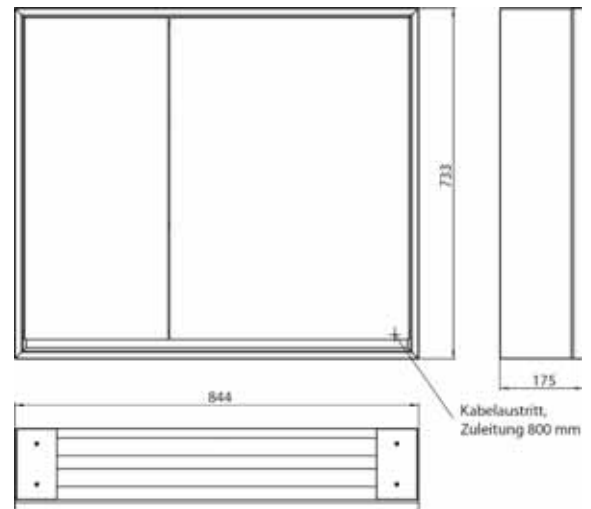

Lichtspiegelschrank loft, 800 mm, 2 Türen, **Aufputzmodell** mit verspiegelten Seitenwänden, IP 20.
Umlaufende LED-Beleuchtung, mit verspiegelter- oder weißer Glasrückwand, 2 stufenlos einstellbare Ablagen, 2 Türen (**breite Tür rechts**), 1 Steckdose, Lichtsteuerung über 3 kapazitive von außen bedienbare Touch-Bedienfelder (An/Aus, Helligkeit und Lichtfarbe - kalt/warm - stufenlos einstellbar), Kabeldurchlass nach außen bei geschlossenen Spiegeltüren. Höhe: 733 mm
Illuminated mirror cabinet loft, 800 mm, 2 doors, **wall-mounted model** with mirrored side panels, IP 20.
Surrounding LED lights, with mirrored or white glass back panel, 2 continuously adjustable shelves, 2 doors (**wide door on the right**), 1 socket, light control via 3 capacitive touch control panels which can be operated from the outside (on/off, brightness and light colour - cold/warm - continuously adjustable), external cable routing for closed mirror doors
Height: 733 mm

aluminium/spiegel	9798 051 08	2.364,70 €	2
aluminium/mirror			
aluminium/weiss	9798 061 08	2.364,70 €	2
aluminium/white			
schwarz/spiegel	9798 133 08	2.719,40 €	2
black/mirror