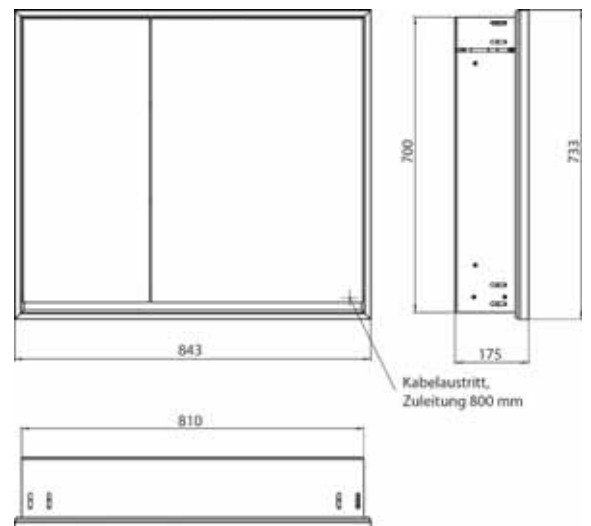

Lichtspiegelschrank loft, 800 mm, 2 Türen, **Unterputzmodell**, IP 20.
Umlaufende LED-Beleuchtung, mit verspiegelter- oder weißer Glasrückwand, 2 stufenlos einstellbare Ablagen, 2 Türen (**breite Tür rechts**), 1 Steckdose, Lichtsteuerung über 3 kapazitive von außen bedienbare Touch-Bedienfelder (An/Aus, Helligkeit und Lichtfarbe - kalt/warm - stufenlos einstellbar), Kabeldurchlass nach außen bei geschlossenen Spiegeltüren. Höhe: 733 mm
Unterputz-Lichtspiegelschrank, immer mit Einbaurahmen bestellen
Illuminated mirror cabinet loft, 800 mm, 2 doors, **built-in version**, IP 20.
Surrounding LED lights, with mirrored or white glass back panel, 2 continuously adjustable shelves, 2 doors (**wide door on the right**), 1 socket, light control via 3 capacitive touch control panels which can be operated from the outside (on/off, brightness and light colour - cold/warm - continuously adjustable), external cable routing for closed mirror doors
Height: 733 mm
Built-in illuminated mirror cabinet, please order with built-in frame.

aluminium/spiegel	9798 051 09	2.306,10 €	2
aluminium/mirror			
aluminium/weiss	9798 061 09	2.306,10 €	2
aluminium/white			
schwarz/spiegel	9798 133 09	2.652,00 €	2
black/mirror			
Einbaurahmen	9798 000 02	251,40 €	2
Built-in frame