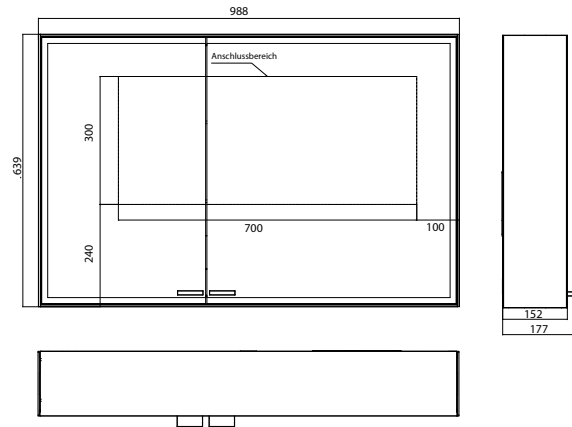

Lichtspiegelschrank prestige 2, 1015 mm, **Unterputzmodell, breite Tür rechts**, IP 44,
Stufenlose Lichtsteuerung An/Aus, Helligkeit und Lichtfarbe (2.700 bis 6.500 K) über drei integrierte Touchbedienfelder, Umlaufende LED-Beleuchtung, verspiegelte Rückwand, 2 stufenlos einstellbare Glasablagen, 2 Steckdosen, Höhe: 666 mm

Unterputz-Lichtspiegelschrank, immer mit Einbaurahmen bestellen
Illuminated mirror cabinet prestige 2, 1015 mm, **built-in model, wide door on the right**, IP 44
Continuous light control on/off, brightness and light color (2.700 bis 6.500 K) via three integrated touch control panels. Surrounding LED-lights with mirrored back panel, 2 continuously adjustable crystal glass shelves, 2 sockets, height: 666 mm
Built-in illuminated mirror cabinet, please order with built-in frame.

aluminium 9897 071 06 3.154,30 € 2
aluminium
Einbaurahmen 9897 000 21 298,80 € 2
Built-in frame