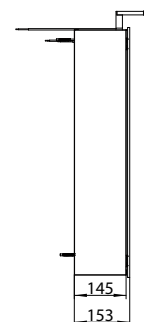

LED-Lichtspiegelschrank mee, 1.000 mm, IP 44, 4.000 K
Aufputzmodell, 2 einstellbare Ablagen, 2 Türen, 1 Steckdose, 1 Lichtschalter, Höhe: 746 mm, 600 mm LED-Leuchte
Illuminated mirror cabinet mee (LED), 1.000 mm, IP 44, 4.000 K
wall-mounted model, 2 adjustable shelves, 2 doors, 1 socket, 1 switch, height: 746 mm, 600 mm LED-Light

aluminium
aluminium

9498 050 52

937,80 € 2