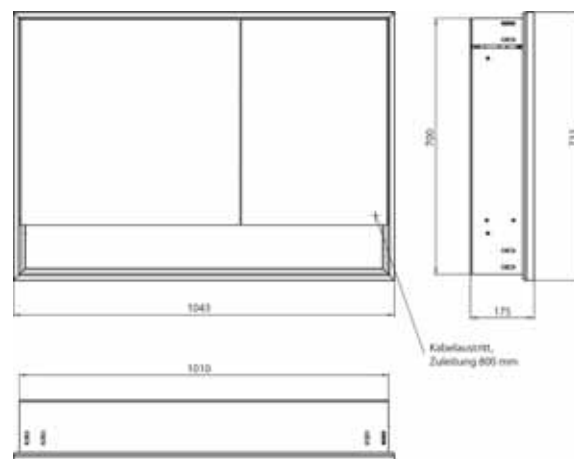

emco loft mit Unterfach

emco loft with lower compartment

PG

Lichtspiegelschrank loft mit Unterfach, 1.000 mm, 2 Türen, **Aufputzmodell** mit verspiegelten Seitenwänden, IP 20. Umlaufende LED-Beleuchtung, mit verspiegelter- oder weißer Glasrückwand, 2 stufenlos einstellbare Ablagen, 2 Türen (**breite Tür links**), 2 Steckdosen, Lichtsteuerung über 3 kapazitive von außen bedienbare Touch-Bedienfelder (An/Aus, Helligkeit und Lichtfarbe - kalt/warm - stufenlos einstellbar), Kabeldurchlass nach außen bei geschlossenen Spiegeltüren. Offenes Unterfach (Höhe: 122 mm) über die komplette Breite mit verspiegelter Rückwand. Höhe: 733 mm

Illuminated mirror cabinet loft with an accessible compartment, 1.000 mm, 2 doors, **wall-mounted model** with mirrored side panels, IP 20. Surrounding LED lights, with mirrored or white glass back panel, 2 continuously adjustable shelves, 2 doors (**wide door on the left**), 2 sockets, light control via 3 capacitive touch control panels which can be operated from the outside (on/off, brightness and light colour - cold/warm - continuously adjustable), external cable routing for closed mirror doors. Accessible compartment (height: 122 mm) on the bottom with mirrored rear wall. Height: 733 mm.

aluminium/spiegel	9798 052 16	2.511,10 €	2
aluminium/mirror			
aluminium/weiss	9798 062 16	2.511,10 €	2
aluminium/white			
schwarz/spiegel	9798 135 16	2.887,80 €	2
black/mirror