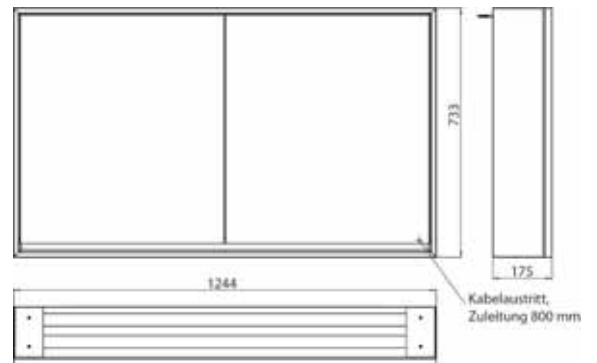

Lichtspiegelschrank loft, 1.200 mm, 2 Türen, **Unterputzmodell**, IP 20. Umlaufende LED-Beleuchtung, mit verspiegelter- oder weißer Glasrückwand, 2 stufenlos einstellbare Ablagen, 2 Türen, 2 Steckdosen, Lichtsteuerung über 3 kapazitive von außen bedienbare Touch-Bedienfelder (An/Aus, Helligkeit und Lichtfarbe - kalt/warm - stufenlos einstellbar), Kabeldurchlass nach außen bei geschlossenen Spiegeltüren. Höhe: 733 mm

Unterputz-Lichtspiegelschrank, immer mit Einbaurahmen bestellen
Illuminated mirror cabinet loft, 1.200 mm, 2 doors, **built-in version**, IP 20. Surrounding LED lights, with mirrored or white glass back panel, 2 continuously adjustable shelves, 2 doors, 2 sockets, light control via 3 capacitive touch control panels which can be operated from the outside (on/off, brightness and light colour - cold/warm - continuously adjustable), external cable routing for closed mirror doors Height: 733 mm. Built-in illuminated mirror cabinet, please order with built-in frame.

aluminium/spiegel	9798 051 19	2.737,40 €	2
aluminium/mirror			
aluminium/weiss	9798 061 19	2.737,40 €	2
aluminium/white			
schwarz/spiegel	9798 133 19	3.148,00 €	2
black/mirror			
Einbaurahmen	9798 000 04	299,30 €	2
Built-in frame