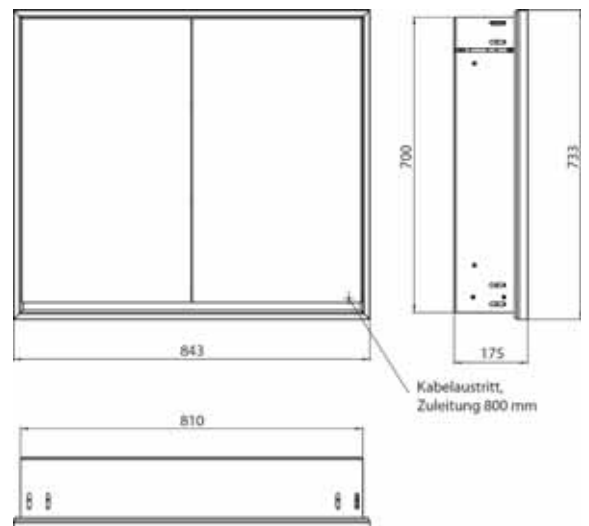

Lichtspiegelschrank loft, 800 mm, 2 Türen, **Unterputzmodell**, IP 20. Umlaufende LED-Beleuchtung, mit verspiegelter- oder weißer Glasrückwand, 2 stufenlos einstellbare Ablagen, 2 Türen, 1 Steckdose, Lichtsteuerung über 3 kapazitive von außen bedienbare Touch-Bedienfelder (An/Aus, Helligkeit und Lichtfarbe - kalt/warm - stufenlos einstellbar), Kabeldurchlass nach außen bei geschlossenen Spiegeltüren. Höhe: 733 mm

Unterputz-Lichtspiegelschrank, immer mit Einbaurahmen bestellen
Illuminated mirror cabinet loft, 800 mm, 2 doors, **built-in version**, IP 20. Surrounding LED lights, with mirrored or white glass back panel, 2 continuously adjustable shelves, 2 doors, 1 socket, light control via 3 capacitive touch control panels which can be operated from the outside (on/off, brightness and light colour - cold/warm - continuously adjustable), external cable routing for closed mirror doors Height: 733 mm. Built-in illuminated mirror cabinet, please order with built-in frame.

aluminium/spiegel	9798 051 07	2.306,10 €	2
aluminium/mirror			
aluminium/weiss	9798 061 07	2.306,10 €	2
aluminium/white			
schwarz/spiegel	9798 133 07	2.652,00 €	2
black/mirror			
Einbaurahmen	9798 000 02	251,40 €	2
Built-in frame