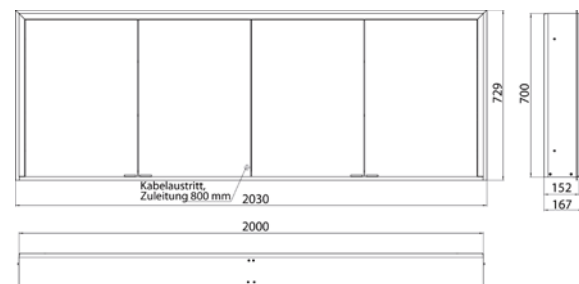

emco prime 3

PG

Lichtspiegelschrank prime 3, 2.000 mm, 4 Türen, **Aufputzmodell**, IP20
Seitenwand verspiegelt, mit verspiegelter- oder weißer Glasrückwand, 4 stufenlos einstellbare Ablagen, 4 Türen, 2 Steckdosen, stufenlose Lichtsteuerung (an/aus, Helligkeit und Lichtfarbe) über drei in die Glasrückwand integrierte Touchsensoren, Höhe: 700 mm, LED-Beleuchtung

Illuminated mirror cabinet prime 3, 2.000 mm, 4 doors, **wall-mounted version**, IP 20

with mirrored or white glass back panel, mirrored side panels, 4 continuously adjustable crystal glass shelves, 4 doors, 2 sockets, continuous light control (on/off, brightness and light color) via three touch sensors which are integrated into the glass rear wall, height: 700 mm, LED-lights

aluminium/spiegel	9497 072 10	3.490,00 €	2
aluminium/mirror			
aluminium/weiss	9497 073 10	3.490,00 €	2
aluminium/white			
schwarz/spiegel	9497 143 10	4.024,00 €	2
black/mirror			

Lichtspiegelschrank prime 3, 2.000 mm, 4 Türen, **Unterputzmodell**, IP20
mit verspiegelter- oder weißer Glasrückwand, 4 stufenlos einstellbare Ablagen, 4 Türen, 2 Steckdosen, stufenlose Lichtsteuerung (an/aus, Helligkeit und Lichtfarbe) über drei in die Glasrückwand integrierte Touchsensoren, Höhe: 730 mm, LED-Beleuchtung

Unterputz-Lichtspiegelschrank, immer mit Einbaurahmen bestellen

Illuminated mirror cabinet prime 3, 2.000 mm, 4 doors, **built-in version**, IP 20
with mirrored or white glass back panel, 4 continuously adjustable crystal glass shelves, 4 doors, 2 sockets, continuous light control (on/off, brightness and light color) via three touch sensors which are integrated into the glass rear wall, height: 730 mm, LED-lights
Built-in illuminated mirror cabinet, please order with built-in frame.