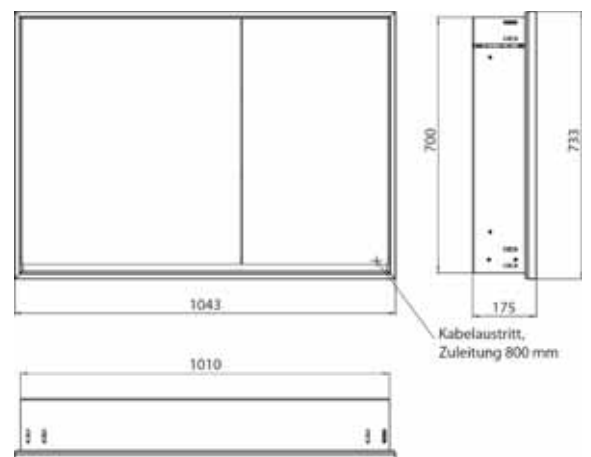

Lichtspiegelschrank loft, 1.000 mm, 2 Türen, **Aufputzmodell** mit verspiegelten Seitenwänden, IP 20. Umlaufende LED-Beleuchtung, mit verspiegelter- oder weißer Glasrückwand, 2 stufenlos einstellbare Ablagen, 2 Türen (**breite Tür links**), 2 Steckdosen, Lichtsteuerung über 3 kapazitive von außen bedienbare Touch-Bedienfelder (An/Aus, Helligkeit und Lichtfarbe - kalt/warm - stufenlos einstellbar), Kabeldurchlass nach außen bei geschlossenen Spiegeltüren. Höhe: 733 mm

Illuminated mirror cabinet loft, 1.000 mm, 2 doors, **wall-mounted model** with mirrored side panels, IP 20. Surrounding LED lights, with mirrored or white glass back panel, 2 continuously adjustable shelves, 2 doors (wide door on the left), 2 sockets, light control via 3 capacitive touch control panels which can be operated from the outside (on/off, brightness and light colour - cold/warm - continuously adjustable), external cable routing for closed mirror doors Height: 733 mm

aluminium/spiegel	9798 051 16	2.511,10 €	2
aluminium/mirror			
aluminium/weiss	9798 061 16	2.511,10 €	2
aluminium/white			
schwarz/spiegel	9798 133 16	2.887,80 €	2
black/mirror			

Lichtspiegelschrank loft, 1.000 mm, 2 Türen, **Unterputzmodell**, IP 20. Umlaufende LED-Beleuchtung, mit verspiegelter- oder weißer Glasrückwand, 2 stufenlos einstellbare Ablagen, 2 Türen (**breite Tür links**), 2 Steckdosen, Lichtsteuerung über 3 kapazitive von außen bedienbare Touch-Bedienfelder (An/Aus, Helligkeit und Lichtfarbe - kalt/warm - stufenlos einstellbar), Kabeldurchlass nach außen bei geschlossenen Spiegeltüren. Höhe: 733 mm