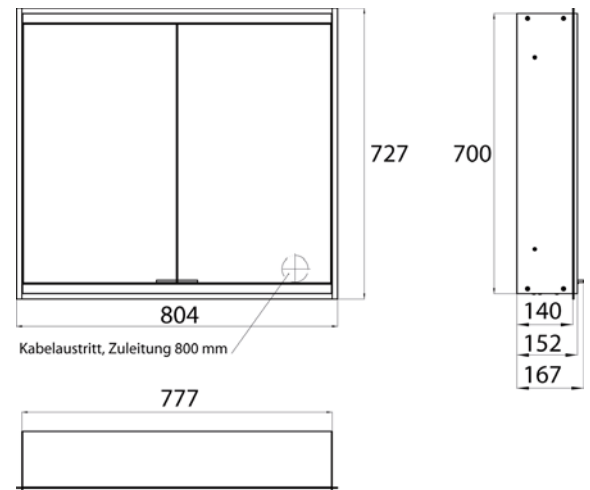

Lichtspiegelschrank prime 2, 800 mm, 2 Türen, **Unterputzmodell**, IP20 mit verspiegelter- oder weißer Glasrückwand, 2 stufenlos einstellbare Ablagen, 2 Türen, 1 Steckdose, stufenlose Lichtsteuerung (an/aus, Helligkeit und Lichtfarbe) über drei in die Glasrückwand integrierte Touchsensoren, Höhe: 730 mm, LED-Beleuchtung

Unterputz-Lichtspiegelschrank, immer mit Einbaurahmen bestellen

Illuminated mirror cabinet prime 2, 800 mm, 2 doors, **built-in version**, IP 20 with mirrored or white glass back panel, 2 continuously adjustable crystal glass shelves, 2 doors, 1 socket, continuous light control (on/off, brightness and light color) via three touch sensors which are integrated into the glass rear wall, height: 730 mm, LED-lights
Built-in illuminated mirror cabinet, please order with built-in frame.

aluminium/spiegel	9497 062 34	2.032,10 €	2
aluminium/mirror			
aluminium/weiss	9497 063 34	2.032,10 €	2
aluminium/white			
schwarz/spiegel	9497 135 34	2.336,90 €	2
black/mirror			
Einbaurahmen	9497 000 19	251,40 €	2
Built-in frame