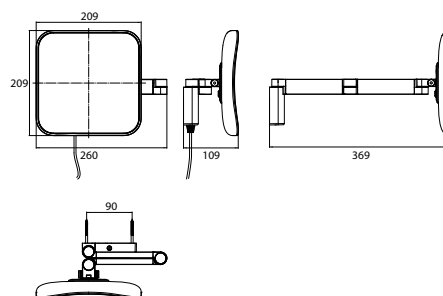

emco kosmetikspiegel evo

emco cosmetic mirror evo

PG

LED Rasier- und Kosmetikspiegel, eckig, Wandmodell, Doppelgelenkarm mit Wandanschluss

2 Lichttaster, Helligkeit und Lichtfarbe - kalt/warm (2.700 - 6.500 K) - stufenlos dimmbar.

LED Shaving- and cosmetic mirror, square, wall mounted, two swivel arms
2 switches, brightness and luminous colour cold/warm (2.700 - 6.500 K) continuously dimmable.

chrom, Vergr.: 5-fach 1095 060 50 556,20 € 2
chrome, 5 magn. glass

schwarz, Vergr.: 5-fach 1095 133 50 640,90 € 2
black, 5 magn. glass

LED Rasier- und Kosmetikspiegel, eckig, Wandmodell, Doppelgelenkarm mit Spiralkabel und Stecker

2 Lichttaster, Helligkeit und Lichtfarbe - kalt/warm (2.700 - 6.500 K) - stufenlos dimmbar.

LED Shaving- and cosmetic mirror, square, wall mounted, two swivel arms with helix cable and switch
2 switches, brightness and luminous colour cold/warm (2.700 - 6.500 K) continuously dimmable.

chrom, Vergr.: 5-fach 1095 060 51 595,50 € 2
chrome, 5 magn. glass

schwarz, Vergr.: 5-fach 1095 133 51 688,50 € 2
black, 5 magn. glass