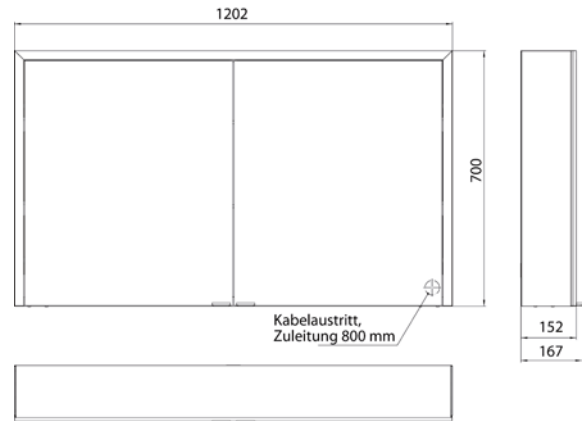

Lichtspiegelschrank prime 3, 1.200 mm, 2 Türen, **Unterputzmodell**, IP20
mit verspiegelter- oder weißer Glasrückwand, 2 stufenlos einstellbare Ablagen, 2 Türen, 2 Steckdosen, stufenlose Lichtsteuerung (an/aus, Helligkeit und Lichtfarbe) über drei in die Glasrückwand integrierte Touchsensoren, Höhe: 730 mm, LED-Beleuchtung

Unterputz-Lichtspiegelschrank, immer mit Einbaurahmen bestellen

Illuminated mirror cabinet prime 3, 1.200 mm, 2 doors, **built-in version**, IP 20
with mirrored or white glass back panel, 2 continuously adjustable crystal glass shelves, 2 doors, 2 sockets, continuous light control (on/off, brightness and light color) via three touch sensors which are integrated into the glass rear wall, height: 730 mm, LED-lights
Built-in illuminated mirror cabinet, please order with built-in frame.

aluminium/spiegel	9497 172 05	2.537,70 €	2
aluminium/mirror			
aluminium/weiss	9497 173 05	2.537,70 €	2
aluminium/white			
schwarz/spiegel	9497 144 05	2.929,40 €	2
black/mirror			
Einbaurahmen	9497 000 13	299,30 €	2
Built-in frame