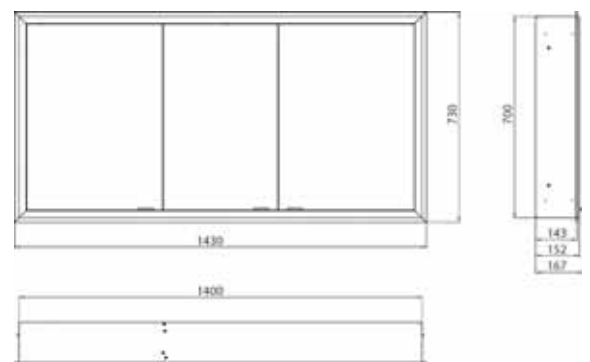

emco prime

PG

Lichtspiegelschrank prime, 1.400 mm, 3 Türen, **Aufputzmodell**, IP20
Seitenwand verspiegelt, mit verspiegelter- oder weißer Glasrückwand, 4 stufenlos einstellbare Ablagen, 3 Türen, 2 Steckdosen, stufenlose Lichtsteuerung (an/aus, Helligkeit und Lichtfarbe) über drei in die Glasrückwand integrierte Touchsensoren, Höhe: 700 mm, LED-Beleuchtung

Illuminated mirror cabinet prime, 1.400 mm, 3 doors, **wall-mounted version**, IP 20 with mirrored or white glass back panel, mirrored side panels, 4 continuously adjustable crystal glass shelves, 3 doors, 2 sockets, continuous light control (on/off, brightness and light color) via three touch sensors which are integrated into the glass rear wall, height: 700 mm, LED-lights

aluminium/spiegel	9497 062 87	3.075,50 €	2
aluminium/mirror			
aluminium/weiss	9497 063 87	3.075,50 €	2
aluminium/white			
schwarz/spiegel	9497 135 87	3.536,80 €	2
black/mirror			

Lichtspiegelschrank prime, 1.400 mm, 3 Türen, **Unterputzmodell**, IP20 mit verspiegelter- oder weißer Glasrückwand, 4 stufenlos einstellbare Ablagen, 3 Türen, 2 Steckdosen, stufenlose Lichtsteuerung (an/aus, Helligkeit und Lichtfarbe) über drei in die Glasrückwand integrierte Touchsensoren, Höhe: 730 mm, LED-Beleuchtung

Unterputz-Lichtspiegelschrank, immer mit Einbaurahmen bestellen

Illuminated mirror cabinet prime, 1.400 mm, 3 doors, **built-in version**, IP 20 with mirrored or white glass back panel, 4 continuously adjustable crystal glass shelves, 3 doors, 2 sockets, continuous light control (on/off, brightness and light color) via three touch sensors which are integrated into the glass rear wall, height: 730 mm, LED-lights
Built-in illuminated mirror cabinet, please order with built-in frame.