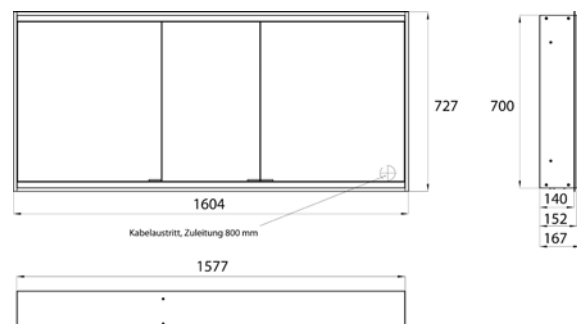

emco prime 2

PG

Lichtspiegelschrank prime 2, 1.600 mm, 3 Türen, **Aufputzmodell**, IP20
Seitenwand verspiegelt, mit verspiegelter- oder weißer Glasrückwand, 4 stufenlos einstellbare Ablagen, 3 Türen, 2 Steckdosen, stufenlose Lichtsteuerung (an/aus, Helligkeit und Lichtfarbe) über drei in die Glasrückwand integrierte Touchsensoren, Höhe: 700 mm, LED-Beleuchtung

Illuminated mirror cabinet prime 2, 1.600 mm, 3 doors, **wall-mounted version**, IP 20 with mirrored or white glass back panel, mirrored side panels, 4 continuously adjustable crystal glass shelves, 3 doors, 2 sockets, continuous light control (on/off, brightness and light color) via three touch sensors which are integrated into the glass rear wall, height: 700 mm, LED-lights

aluminium/spiegel	9497 062 48	3.175,00 €	2
aluminium/mirror			
aluminium/weiss	9497 063 48	3.175,00 €	2
aluminium/white			
schwarz/spiegel	9497 135 48	3.651,10 €	2
black/mirror			

Lichtspiegelschrank prime 2, 1.600 mm, 3 Türen, **Unterputzmodell**, IP20 mit verspiegelter- oder weißer Glasrückwand, 4 stufenlos einstellbare Ablagen, 3 Türen, 2 Steckdosen, stufenlose Lichtsteuerung (an/aus, Helligkeit und Lichtfarbe) über drei in die Glasrückwand integrierte Touchsensoren, Höhe: 730 mm, LED-Beleuchtung

Unterputz-Lichtspiegelschrank, immer mit Einbaurahmen bestellen

Illuminated mirror cabinet prime 2, 1.600 mm, 3 doors, **built-in version**, IP 20 with mirrored or white glass back panel, 4 continuously adjustable crystal glass shelves, 3 doors, 2 sockets, continuous light control (on/off, brightness and light color) via three touch sensors which are integrated into the glass rear wall, height: 730 mm, LED-lights
Built-in illuminated mirror cabinet, please order with built-in frame.