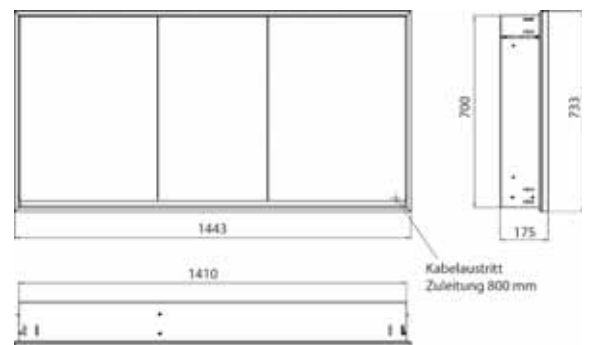

Lichtspiegelschrank loft, 1.400 mm, 3 Türen, **Aufputzmodell** mit verspiegelten Seitenwänden, IP 20. Umlaufende LED-Beleuchtung, mit verspiegelter- oder weißer Glasrückwand, 4 stufenlos einstellbare Ablagen, 3 Türen, 2 Steckdosen, Lichtsteuerung über 3 kapazitive von außen bedienbare Touch-Bedienfelder (An/Aus, Helligkeit und Lichtfarbe - kalt/warm - stufenlos einstellbar), Kabeldurchlass nach außen bei geschlossenen Spiegeltüren. Höhe: 733 mm

Illuminated mirror cabinet loft, 1.400 mm, 3 doors, **wall-mounted model** with mirrored side panels, IP 20. Surrounding LED lights, with mirrored or white glass back panel, 4 continuously adjustable shelves, 3 doors, 2 sockets, light control via 3 capacitive touch control panels which can be operated from the outside (on/off, brightness and light colour - cold/warm - continuously adjustable), external cable routing for closed mirror doors Height: 733 mm.

aluminium/spiegel	9798 051 24	3.218,30 €	2
aluminium/mirror			
aluminium/weiss	9798 061 24	3.218,30 €	2
aluminium/white			
schwarz/spiegel	9798 133 24	3.701,00 €	2
black/mirror			

Lichtspiegelschrank loft, 1.400 mm, 3 Türen, **Unterputzmodell**, IP 20. Umlaufende LED-Beleuchtung, mit verspiegelter- oder weißer Glasrückwand, 4 stufenlos einstellbare Ablagen, 3 Türen, 2 Steckdosen, Lichtsteuerung über 3 kapazitive von außen bedienbare Touch-Bedienfelder (An/Aus, Helligkeit und Lichtfarbe - kalt/warm - stufenlos einstellbar), Kabeldurchlass nach außen bei geschlossenen Spiegeltüren. Höhe: 733 mm