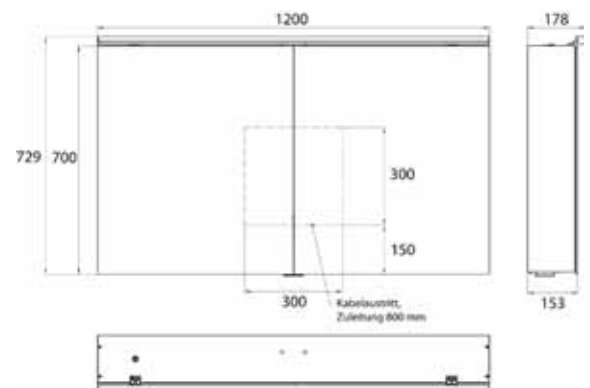

emco pure 2 Classic

PG

Lichtspiegelschrank Pure 2 Classic (LED), 1000 mm, IP 20, 22 W, 2.700-6.500 K
Aufputzmodell, 4 stufenlos einstellbare Ablagen, 2 Türen, 2 Steckdosen, Höhe: 729 mm, mit LED-Aufsatzleuchte (Waschtischbeleuchtung, Oberlicht separat abschaltbar)

Illuminated mirror cabinet Pure 2 Classic (LED), 1000 mm, IP 20, 22 W, 2.700-6.500 K

wall-mounted model, 4 continuously adjustable shelves, 2 doors, 2 sockets, height: 729 mm, with LED top light (washbasin light, top light can be switched off separately)

aluminium
aluminium

9797 055 04

1.357,90 € 2

Lichtspiegelschrank Pure 2 Classic (LED), 1200 mm, IP 20, 26 W, 2.700-6.500 K
Aufputzmodell, 4 stufenlos einstellbare Ablagen, 2 Türen, 2 Steckdosen, Höhe: 729 mm, mit LED-Aufsatzleuchte (Waschtischbeleuchtung, Oberlicht separat abschaltbar)

Illuminated mirror cabinet Pure 2 Classic (LED), 1200 mm, IP 20, 26 W, 2.700-6.500 K

wall-mounted model, 4 continuously adjustable shelves, 2 doors, 2 sockets, height: 729 mm, with LED top light (washbasin light, top light can be switched off separately)

aluminium
aluminium

9797 055 05

1.786,80 € 2