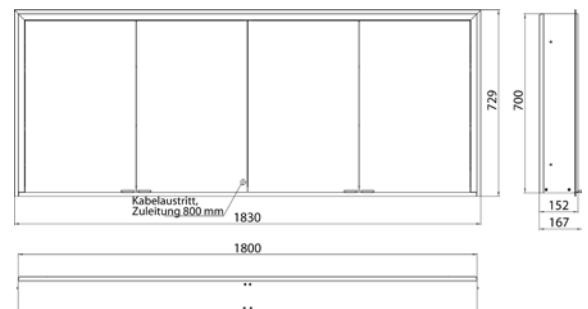

emco prime 3

PG

Lichtspiegelschrank prime 3, 1.800 mm, 4 Türen, **Aufputzmodell**, IP20
Seitenwand verspiegelt, mit verspiegelter- oder weißer Glasrückwand, 4 stufenlos einstellbare Ablagen, 4 Türen, 2 Steckdosen, stufenlose Lichtsteuerung (an/aus, Helligkeit und Lichtfarbe) über drei in die Glasrückwand integrierte Touchsensoren, Höhe: 700 mm, LED-Beleuchtung

Illuminated mirror cabinet prime 3, 1.800 mm, 4 doors, **wall-mounted version**, IP 20

with mirrored or white glass back panel, mirrored side panels, 4 continuously adjustable crystal glass shelves, 4 doors, 2 sockets, continuous light control (on/off, brightness and light color) via three touch sensors which are integrated into the glass rear wall, height: 700 mm, LED-lights

aluminium/spiegel	9497 072 09	3.355,00 €	2
aluminium/mirror			
aluminium/weiss	9497 073 09	3.355,00 €	2
aluminium/white			
schwarz/spiegel	9497 143 09	3.868,80 €	2
black/mirror			

Lichtspiegelschrank prime 3, 1.800 mm, 4 Türen, **Unterputzmodell**, IP20
mit verspiegelter- oder weißer Glasrückwand, 4 stufenlos einstellbare Ablagen, 4 Türen, 2 Steckdosen, stufenlose Lichtsteuerung (an/aus, Helligkeit und Lichtfarbe) über drei in die Glasrückwand integrierte Touchsensoren, Höhe: 730 mm, LED-Beleuchtung

Unterputz-Lichtspiegelschrank, immer mit Einbaurahmen bestellen

Illuminated mirror cabinet prime 3, 1.800 mm, 4 doors, **built-in version**, IP 20
with mirrored or white glass back panel, 4 continuously adjustable crystal glass shelves, 4 doors, 2 sockets, continuous light control (on/off, brightness and light color) via three touch sensors which are integrated into the glass rear wall, height: 730 mm, LED-lights
Built-in illuminated mirror cabinet, please order with built-in frame.