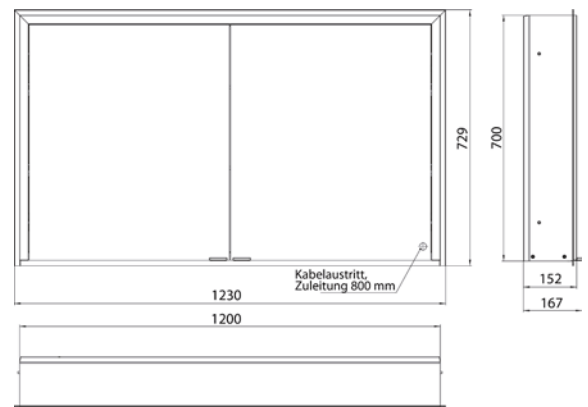

emco prime 3

PG

Lichtspiegelschrank prime 3, 1.200 mm, 2 Türen, **Aufputzmodell**, IP20
Seitenwand verspiegelt, mit verspiegelter- oder weißer Glasrückwand, 2 stufenlos einstellbare Ablagen, 2 Türen, 2 Steckdosen, stufenlose Lichtsteuerung (an/aus, Helligkeit und Lichtfarbe) über drei in die Glasrückwand integrierte Touchsensoren, Höhe: 700 mm, LED-Beleuchtung

Illuminated mirror cabinet prime 3, 1.200 mm, 2 doors, **wall-mounted version**, IP 20

with mirrored or white glass back panel, mirrored side panels, 2 continuously adjustable crystal glass shelves, 2 doors, 2 sockets, continuous light control (on/off, brightness and light color) via three touch sensors which are integrated into the glass rear wall, height: 700 mm, LED-lights

aluminium/spiegel	9497 072 05	2.572,60 €	2
aluminium/mirror			
aluminium/weiss	9497 073 05	2.572,60 €	2
aluminium/white			
schwarz/spiegel	9497 143 05	2.972,10 €	2
black/mirror			

Lichtspiegelschrank prime 3, 1.200 mm, 2 Türen, **Unterputzmodell**, IP20
mit verspiegelter- oder weißer Glasrückwand, 2 stufenlos einstellbare Ablagen, 2 Türen, 2 Steckdosen, stufenlose Lichtsteuerung (an/aus, Helligkeit und Lichtfarbe) über drei in die Glasrückwand integrierte Touchsensoren, Höhe: 730 mm, LED-Beleuchtung

Unterputz-Lichtspiegelschrank, immer mit Einbaurahmen bestellen

Illuminated mirror cabinet prime 3, 1.200 mm, 2 doors, **built-in version**, IP 20
with mirrored or white glass back panel, 2 continuously adjustable crystal glass shelves, 2 doors, 2 sockets, continuous light control (on/off, brightness and light color) via three touch sensors which are integrated into the glass rear wall, height: 730 mm, LED-lights
Built-in illuminated mirror cabinet, please order with built-in frame.