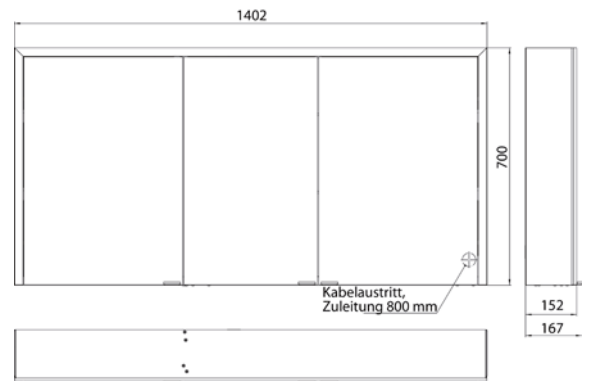

Lichtspiegelschrank prime 3, 1.400 mm, 3 Türen, **Unterputzmodell**, IP20
mit verspiegelter- oder weißer Glasrückwand, 4 stufenlos einstellbare Ablagen, 3 Türen, 2 Steckdosen, stufenlose Lichtsteuerung (an/aus, Helligkeit und Lichtfarbe) über drei in die Glasrückwand integrierte Touchsensoren, Höhe: 730 mm, LED-Beleuchtung
Unterputz-Lichtspiegelschrank, immer mit Einbaurahmen bestellen
Illuminated mirror cabinet prime 3, 1.400 mm, 3 doors, **built-in version**, IP 20
with mirrored or white glass back panel, 4 continuously adjustable crystal glass shelves, 3 doors, 2 sockets, continuous light control (on/off, brightness and light color) via three touch sensors which are integrated into the glass rear wall, height: 730 mm, LED-lights
Built-in illuminated mirror cabinet, please order with built-in frame.

aluminium/spiegel	9497 172 07	2.970,10 €	2
aluminium/mirror			
aluminium/weiss	9497 173 07	2.970,10 €	2
aluminium/white			
schwarz/spiegel	9497 144 07	3.426,10 €	2
black/mirror			
Einbaurahmen	9497 000 30	309,00 €	2
Built-in frame