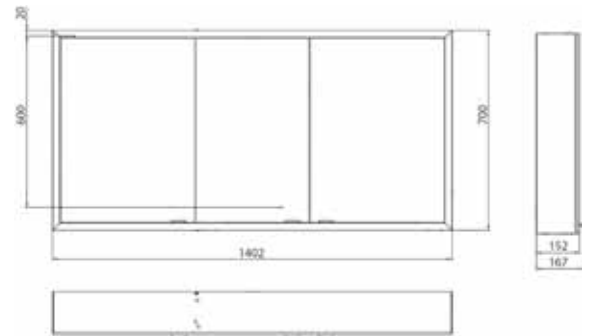

emco prime

PG

Lichtspiegelschrank prime, 1.400 mm, 3 Türen, **Aufputzmodell**, IP20
Seitenwand verspiegelt, mit verspiegelter- oder weißer Glasrückwand, 4 stufenlos einstellbare Ablagen, 3 Türen, 2 Steckdosen, stufenlose Lichtsteuerung (an/aus, Helligkeit und Lichtfarbe) über drei in die Glasrückwand integrierte Touchsensoren, Höhe: 700 mm, LED-Beleuchtung

Illuminated mirror cabinet prime, 1.400 mm, 3 doors, **wall-mounted version**, IP 20 with mirrored or white glass back panel, mirrored side panels, 4 continuously adjustable crystal glass shelves, 3 doors, 2 sockets, continuous light control (on/off, brightness and light color) via three touch sensors which are integrated into the glass rear wall, height: 700 mm, LED-lights

aluminium/spiegel	9497 062 87	3.075,50 €	2
aluminium/mirror			
aluminium/weiss	9497 063 87	3.075,50 €	2
aluminium/white			
schwarz/spiegel	9497 135 87	3.536,80 €	2
black/mirror			

Lichtspiegelschrank prime, 1.400 mm, 3 Türen, **Unterputzmodell**, IP20 mit verspiegelter- oder weißer Glasrückwand, 4 stufenlos einstellbare Ablagen, 3 Türen, 2 Steckdosen, stufenlose Lichtsteuerung (an/aus, Helligkeit und Lichtfarbe) über drei in die Glasrückwand integrierte Touchsensoren, Höhe: 730 mm, LED-Beleuchtung

Unterputz-Lichtspiegelschrank, immer mit Einbaurahmen bestellen

Illuminated mirror cabinet prime, 1.400 mm, 3 doors, **built-in version**, IP 20 with mirrored or white glass back panel, 4 continuously adjustable crystal glass shelves, 3 doors, 2 sockets, continuous light control (on/off, brightness and light color) via three touch sensors which are integrated into the glass rear wall, height: 730 mm, LED-lights
Built-in illuminated mirror cabinet, please order with built-in frame.

aluminium/spiegel	9497 062 97	3.040,10 €	2
aluminium/mirror			
aluminium/weiss	9497 063 97	3.040,10 €	2
aluminium/white			
schwarz/spiegel	9497 135 97	3.496,10 €	2
black/mirror			
Einbaurahmen	9497 000 30	309,00 €	2
Built-in frame