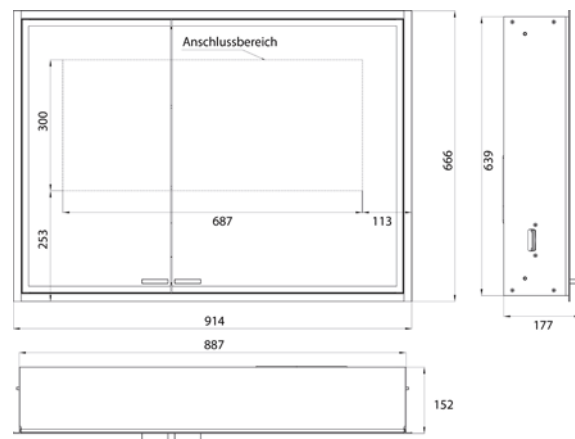

emco prestige 2

PG

Lichtspiegelschrank prestige 2, 888 mm, **Aufputzmodell, breite Tür rechts**, IP 44
Stufenlose Lichtsteuerung An/Aus, Helligkeit und Lichtfarbe (2.700 bis 6.500 K) über drei integrierte Touchbedienfelder, Umlaufende LED-Beleuchtung, verspiegelte Rückwand, verspiegelte Seitenwände, 2 stufenlos einstellbare Glasablagen, 2 Steckdosen, Höhe: 639 mm

Illuminated mirror cabinet prestige 2, 888 mm, **wall-mounted model, wide door on the right**, IP 44

Continuous light control on/off, brightness and light color (2.700 bis 6.500 K) via three integrated touch control panels. Surrounding LED-lights with mirrored back panel, 2 continuously adjustable crystal glass shelves, 2 sockets, height: 639 mm

aluminium 9897 070 04 2.872,20 € 2
aluminium

Lichtspiegelschrank prestige 2, 915 mm, **Unterputzmodell, breite Tür rechts**, IP 44
Stufenlose Lichtsteuerung An/Aus, Helligkeit und Lichtfarbe (2.700 bis 6.500 K) über drei integrierte Touchbedienfelder, Umlaufende LED-Beleuchtung, verspiegelte Rückwand, 2 stufenlos einstellbare Glasablagen, 2 Steckdosen, Höhe: 666 mm

Unterputz-Lichtspiegelschrank, immer mit Einbaurahmen bestellen

Illuminated mirror cabinet prestige 2, 915 mm, **built-in model, wide door on the right**, IP 44

Continuous light control on/off, brightness and light color (2.700 bis 6.500 K) via three integrated touch control panels. Surrounding LED-lights with mirrored back panel, 2 continuously adjustable crystal glass shelves, 2 sockets, height: 666 mm

Built-in illuminated mirror cabinet, please order with built-in frame.

aluminium 9897 071 04 3.023,10 € 2
aluminium
Einbaurahmen 9897 000 07 263,00 € 2
Built-in frame