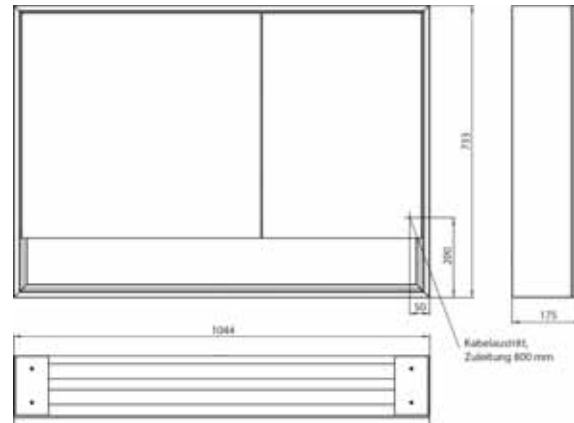

Lichtspiegelschrank loft mit Unterfach, 1.000 mm, 2 Türen, **Unterputzmodell**, IP 20. Umlaufende LED-Beleuchtung, mit verspiegelter- oder weißer Glasrückwand, 2 stufenlos einstellbare Ablagen, 2 Türen (breite Tür links), 2 Steckdosen, Lichtsteuerung über 3 kapazitive von außen bedienbare Touch-Bedienfelder (An/Aus, Helligkeit und Lichtfarbe - kalt/warm - stufenlos einstellbar), Kabeldurchlass nach außen bei geschlossenen Spiegeltüren. Offenes Unterfach (Höhe: 122 mm) über die komplette Breite mit verspiegelter Rückwand. Höhe: 733 mm

Unterputz-Lichtspiegelschrank, immer mit Einbaurahmen bestellen

Illuminated mirror cabinet loft with an accessible compartment, 1.000 mm, 2 doors, **built-in version**, IP 20. Surrounding LED lights, with mirrored or white glass back panel, 2 continuously adjustable shelves, 2 doors (wide door on the left), 2 sockets, light control via 3 capacitive touch control panels which can be operated from the outside (on/off, brightness and light colour - cold/warm - continuously adjustable), external cable routing for closed mirror doors. Accessible compartment (height: 122 mm) on the bottom with mirrored rear wall. Height: 733 mm. Built-in illuminated mirror cabinet, please order with built-in frame.

aluminium/spiegel	9798 052 17	2.481,90 €	2
aluminium/mirror			
aluminium/weiss	9798 062 17	2.481,90 €	2
aluminium/white			
schwarz/spiegel	9798 135 17	2.854,20 €	2
black/mirror			
Einbaurahmen	9798 000 03	291,40 €	2
Built-in frame