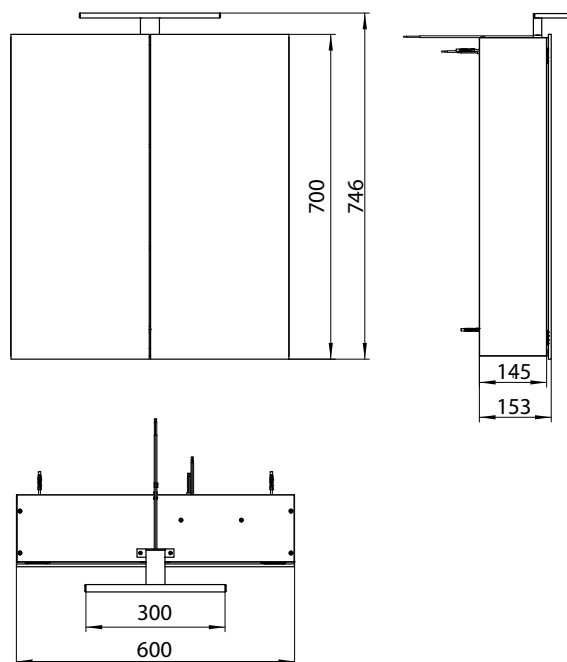

LED-Lichtspiegelschrank mee, 600 mm, IP 44, 4.000 K
Aufputzmodell, 2 einstellbare Ablagen, 2 Türen, 1 Steckdose, 1 Lichtschalter, Höhe: 746 mm, 300 mm LED-Leuchte
Illuminated mirror cabinet mee (LED), 600 mm, IP 44, 4.000 K
wall-mounted model, 2 adjustable shelves, 2 doors, 1 socket, 1 switch, height: 746 mm, 300 mm LED-Light

aluminium 9498 050 50 754,20 € 2
aluminium