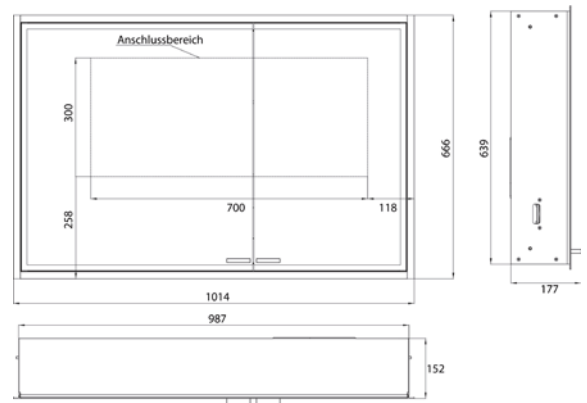

emco prestige 2

PG

Lichtspiegelschrank prestige 2, 988 mm, **Aufputzmodell, breite Tür links**, IP 44
Stufenlose Lichtsteuerung An/Aus, Helligkeit und Lichtfarbe (2.700 bis 6.500 K) über drei integrierte Touchbedienfelder, Umlaufende LED-Beleuchtung, verspiegelte Rückwand, verspiegelte Seitenwände, 2 stufenlos einstellbare Glasablagen, 2 Steckdosen, Höhe: 639 mm

Illuminated mirror cabinet prestige 2, 988 mm, **wall-mounted model, wide door on the left**, IP 44

Continuous light control on/off, brightness and light color (2.700 bis 6.500 K) via three integrated touch control panels. Surrounding LED-lights with mirrored back panel, 2 continuously adjustable crystal glass shelves, 2 sockets, height: 639 mm

aluminium 9897 070 07 3.016,60 € 2
aluminium

Lichtspiegelschrank prestige 2, 1015 mm, **Unterputzmodell, breite Tür links**, IP 44,
Stufenlose Lichtsteuerung An/Aus, Helligkeit und Lichtfarbe (2.700 bis 6.500 K) über drei integrierte Touchbedienfelder, Umlaufende LED-Beleuchtung, verspiegelte Rückwand, 2 stufenlos einstellbare Glasablagen, 2 Steckdosen, Höhe: 666 mm

Unterputz-Lichtspiegelschrank, immer mit Einbaurahmen bestellen

Illuminated mirror cabinet prestige 2, 1015 mm, **built-in model, wide door on the left**, IP 44

Continuous light control on/off, brightness and light color (2.700 bis 6.500 K) via three integrated touch control panels. Surrounding LED-lights with mirrored back panel, 2 continuously adjustable crystal glass shelves, 2 sockets, height: 666 mm

Built-in illuminated mirror cabinet, please order with built-in frame.

aluminium 9897 071 07 3.154,30 € 2
aluminium
Einbaurahmen 9897 000 21 298,80 € 2
Built-in frame