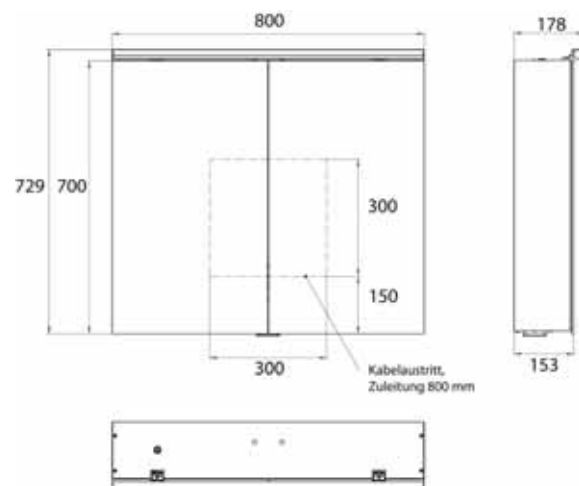

emco pure 2 Classic

PG

Lichtspiegelschrank Pure 2 Classic (LED),
600 mm, IP 20, 14 W, 2.700-6.500 K

Aufputzmodell, 4 stufenlos einstellbare Ablagen, 2 Türen, 2 Steckdosen, Höhe: 729 mm, mit LED-Aufsatzleuchte (Waschtischbeleuchtung, Oberlicht separat abschaltbar)

Illuminated mirror cabinet Pure 2 Classic (LED), 600 mm, IP 20, 14 W, 2.700-6.500 K

wall-mounted model, 4 continuously adjustable shelves, 2 doors, 2 sockets, height: 729 mm, with LED top light (washbasin light, top light can be switched off separately)

aluminium
aluminium

9797 055 02

1.115,10 €

2

Lichtspiegelschrank Pure 2 Classic (LED),
800 mm, IP 20, 18 W, 2.700-6.500 K

Aufputzmodell, 4 stufenlos einstellbare Ablagen, 2 Türen, 2 Steckdosen, Höhe: 729 mm, mit LED-Aufsatzleuchte (Waschtischbeleuchtung, Oberlicht separat abschaltbar)

Illuminated mirror cabinet Pure 2 Classic (LED), 800 mm, IP 20, 18 W, 2.700-6.500 K

wall-mounted model, 4 continuously adjustable shelves, 2 doors, 2 sockets, height: 729 mm, with LED top light (washbasin light, top light can be switched off separately)

aluminium
aluminium

9797 055 03

1.215,10 €

2