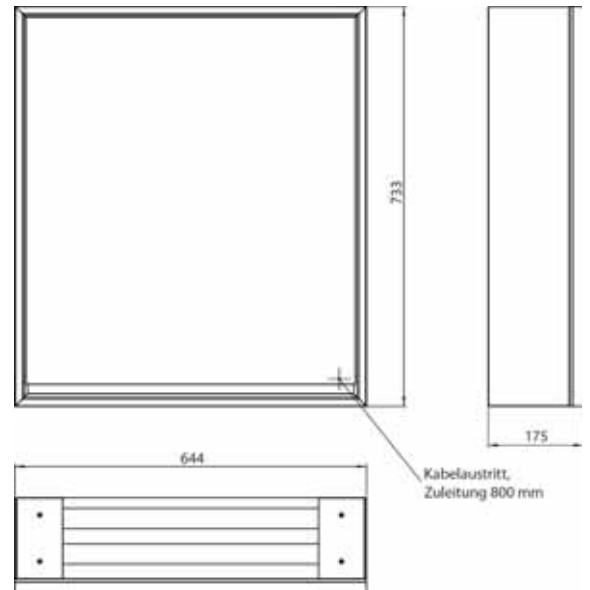

Lichtspiegelschrank loft, 600 mm, 1 Tür, **Aufputzmodell** mit verspiegelten Seitenwänden, IP 20.
Umlaufende LED-Beleuchtung, mit verspiegelter- oder weißer Glasrückwand, 2 stufenlos einstellbare Ablagen, 1 Tür (Türanschlag rechts), 1 Steckdose, Lichtsteuerung über 3 kapazitive von außen bedienbare Touch-Bedienfelder (An/Aus, Helligkeit und Lichtfarbe - kalt/warm - stufenlos einstellbar), Kabeldurchlass nach außen bei geschlossenen Spiegeltüren. Höhe: 733 mm

Illuminated mirror cabinet loft, 600 mm, 1 door, **wall-mounted model** with mirrored side panels, IP 20.

Surrounding LED lights, with mirrored or white glass back panel, 2 continuously adjustable shelves, 1 door (door hinge right), 1 socket, light control via 3 capacitive touch control panels which can be operated from the outside (on/off, brightness and light colour - cold/warm - continuously adjustable), external cable routing for closed mirror doors Height: 733 mm.

aluminium/spiegel	9798 051 02	2.020,60 €	2
aluminium/mirror			
aluminium/weiss	9798 061 02	2.020,60 €	2
aluminium/white			
schwarz/spiegel	9798 133 02	2.323,70 €	2
black/mirror