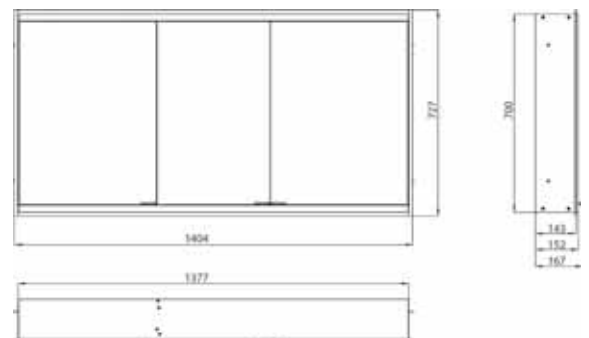

emco prime 2

PG

Lichtspiegelschrank prime 2, 1.400 mm, 3 Türen, **Aufputzmodell**, IP20
Seitenwand verspiegelt, mit verspiegelter- oder weißer Glasrückwand, 4 stufenlos einstellbare Ablagen, 3 Türen, 2 Steckdosen, stufenlose Lichtsteuerung (an/aus, Helligkeit und Lichtfarbe) über drei in die Glasrückwand integrierte Touchsensoren, Höhe: 700 mm, LED-Beleuchtung

Illuminated mirror cabinet prime 2, 1.400 mm, 3 doors, **wall-mounted version**, IP 20 with mirrored or white glass back panel, mirrored side panels, 4 continuously adjustable crystal glass shelves, 3 doors, 2 sockets, continuous light control (on/off, brightness and light color) via three touch sensors which are integrated into the glass rear wall, height: 700 mm, LED-lights

aluminium/spiegel	9497 062 49	2.954,90 €	2
aluminium/mirror			
aluminium/weiss	9497 063 49	2.954,90 €	2
aluminium/white			
schwarz/spiegel	9497 135 49	3.398,10 €	2
black/mirror			

Lichtspiegelschrank prime 2, 1.400 mm, 3 Türen, **Unterputzmodell**, IP20 mit verspiegelter- oder weißer Glasrückwand, 4 stufenlos einstellbare Ablagen, 3 Türen, 2 Steckdosen, stufenlose Lichtsteuerung (an/aus, Helligkeit und Lichtfarbe) über drei in die Glasrückwand integrierte Touchsensoren, Höhe: 730 mm, LED-Beleuchtung

Unterputz-Lichtspiegelschrank, immer mit Einbaurahmen bestellen

Illuminated mirror cabinet prime 2, 1.400 mm, 3 doors, **built-in version**, IP 20 with mirrored or white glass back panel, 4 continuously adjustable crystal glass shelves, 3 doors, 2 sockets, continuous light control (on/off, brightness and light color) via three touch sensors which are integrated into the glass rear wall, height: 730 mm, LED-lights
Built-in illuminated mirror cabinet, please order with built-in frame.