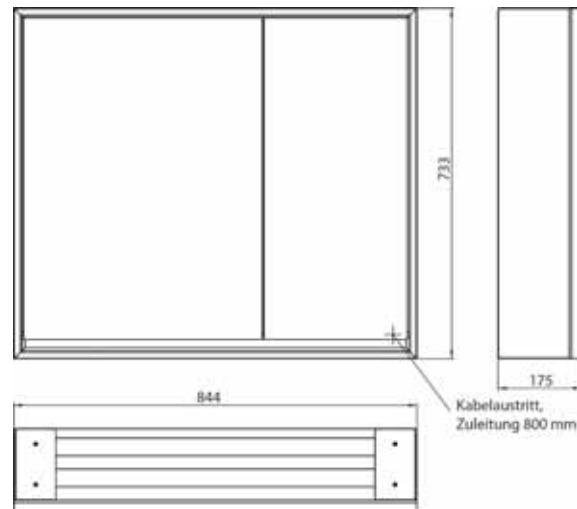

Lichtspiegelschrank loft, 800 mm, 2 Türen, **Aufputzmodell** mit verspiegelten Seitenwänden, IP 20.
Umlaufende LED-Beleuchtung, mit verspiegelter- oder weißer Glasrückwand, 2 stufenlos einstellbare Ablagen, 2 Türen (**breite Tür links**), 1 Steckdose, Lichtsteuerung über 3 kapazitive von außen bedienbare Touch-Bedienfelder (An/Aus, Helligkeit und Lichtfarbe - kalt/warm - stufenlos einstellbar), Kabeldurchlass nach außen bei geschlossenen Spiegeltüren. Höhe: 733 mm

Illuminated mirror cabinet loft, 800 mm, 2 doors, **wall-mounted model** with mirrored side panels, IP 20.
Surrounding LED lights, with mirrored or white glass back panel, 2 continuously adjustable shelves, 2 doors (**wide door on the left**), 1 socket, light control via 3 capacitive touch control panels which can be operated from the outside (on/off, brightness and light colour - cold/warm - continuously adjustable), external cable routing for closed mirror doors
Height: 733 mm

aluminium/spiegel	9798 051 10	2.364,70 €	2
aluminium/mirror			
aluminium/weiss	9798 061 10	2.364,70 €	2
aluminium/white			
schwarz/spiegel	9798 133 10	2.719,40 €	2
black/mirror