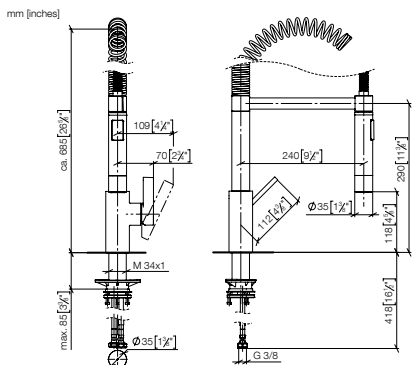

33 860 875

TARA ULTRA

Profi single-lever mixer

- 240mm projection
- pivotable 360°
- air-enriched flow and spray flow
- sprayface with anti-scaling system
- max. flow 8 l/min at 3 bar flow pressure
- lead-free
- This product can help a building meet the requirements of Green Building Rating Systems, e.g. LEED®, BREEAM®, DGNB

Intrinsic protection against back flow.

Custom-made options

- Finish variants
- Red/blue marking
- without logo

Standard article	33 860 875 FF	FF	Euro
Chrome		-00	1,518.00
Brushed Chrome		-93	1,973.50
Platinum		-08	2,428.70
Brushed Platinum		-06	2,428.70
Brushed Bronze		-42	2,428.80
Dark Chrome		-19	2,276.60
Brushed Dark Platinum		-99	2,276.60

Recommended miscellaneous
Strainer waste with control handle

	10 712 970 FF	FF	Euro
Chrome		-00	193.30
Brushed Chrome		-93	251.30
Platinum		-08	309.20
Brushed Platinum		-06	309.20
Brushed Bronze		-42	309.30
Dark Chrome		-19	289.90
Brushed Dark Platinum		-99	289.80

Recommended miscellaneous
Dispenser without rosette

	82 424 970 FF	FF	Euro
Chrome		-00	274.20
Brushed Chrome		-93	356.50
Platinum		-08	438.70
Brushed Platinum		-06	438.70
Brushed Bronze		-42	438.80
Dark Chrome		-19	411.40
Brushed Dark Platinum		-99	493.50