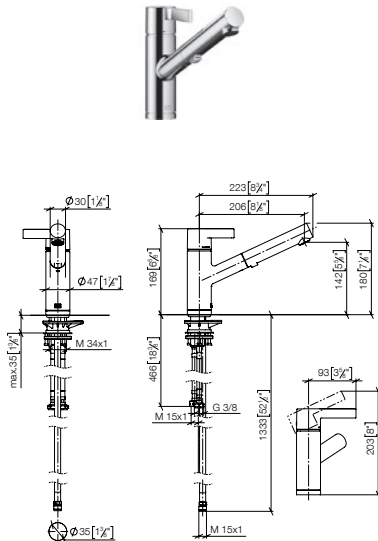

33 871 760

ENO Single-lever mixer Pull-out with spray function

- 206mm projection
- pivoting spout 130°
- air-enriched flow and spray flow
- fabric braided hose 1500 mm
- max. flow 8.3 l/min at 3 bar flow pressure
- lead-free
- This product can help a building meet the requirements of Green Building Rating Systems, e.g. LEED®, BREEAM®, DGNB

Intrinsic protection against back flow.

Custom-made options

- Finish variants
- Red/blue marking
- without logo

Recommended miscellaneous
Strainer waste with control handle

	10 712 970	FF	FF	Euro
Chrome		-00		193.30
Brushed Chrome		-93		251.30
Platinum		-08		309.20
Brushed Platinum		-06		309.20
Champagne (22kt Gold)		-47		425.30
Brushed Champagne (22kt Gold)		-46		425.30
Brushed Durabronze (23kt Gold)		-28		405.90
Brushed Bronze		-42		309.30
Dark Chrome		-19		289.90
Brushed Dark Platinum		-99		289.80

Standard article	33 871 760	FF	FF	Euro
Chrome		-00		706.30
Brushed Chrome		-93		918.10
Platinum		-08		1,130.00
Brushed Platinum		-06		1,130.00
Champagne (22kt Gold)		-47		1,553.90
Brushed Champagne (22kt Gold)		-46		1,553.90
Brushed Durabronze (23kt Gold)		-28		1,483.20
Brushed Bronze		-42		1,130.00
Dark Chrome		-19		1,059.50
Brushed Dark Platinum		-99		1,059.50

Recommended miscellaneous
Dispenser without rosette

	82 424 970	FF	FF	Euro
Chrome		-00		274.20
Brushed Chrome		-93		356.50
Platinum		-08		438.70
Brushed Platinum		-06		438.70
Champagne (22kt Gold)		-47		603.20
Brushed Champagne (22kt Gold)		-46		603.20
Brushed Durabronze (23kt Gold)		-28		575.80
Brushed Bronze		-42		438.80
Dark Chrome		-19		411.40
Brushed Dark Platinum		-99		493.50

33 876 760

ENO Single-lever mixer Pull-out with spray function

- 206mm projection
- pivoting spout 130°
- air-enriched flow and spray flow
- 1600mm metal shower hose
- max. flow 9.6 l/min at 3 bar flow pressure
- lead-free
- This product can help a building meet the requirements of Green Building Rating Systems, e.g. LEED®, BREEAM®, DGNB