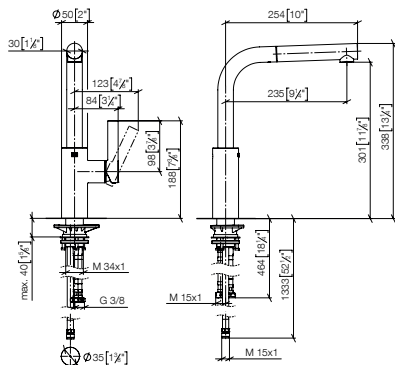

33 840 790

ELIO Single-lever mixer Pull-out

- 235mm projection
- pivotable spout 360°
- air-enriched flow
- fabric braided hose 1500 mm
- max. flow 8.8 l/min at 3 bar flow pressure
- lead-free
- This product can help a building meet the requirements of Green Building Rating Systems, e.g. LEED®, BREEAM®, DGNB

Intrinsic protection against back flow.

Custom-made options

- Finish variants
- Red/blue marking
- without logo

Recommended miscellaneous
Strainer waste with control handle

	10 712 970 FF	FF	Euro
Chrome	-00		193.30
Brushed Chrome	-93		251.30
Platinum	-08		309.20
Brushed Platinum	-06		309.20
Champagne (22kt Gold)	-47		425.30
Brushed Champagne (22kt Gold)	-46		425.30
Brushed Durabronze (23kt Gold)	-28		405.90
Brushed Bronze	-42		309.30
Dark Chrome	-19		289.90
Brushed Dark Platinum	-99		289.80

Recommended miscellaneous
Dispenser without rosette

	82 424 970 FF	FF	Euro
Chrome	-00		274.20
Brushed Chrome	-93		356.50
Platinum	-08		438.70
Brushed Platinum	-06		438.70
Champagne (22kt Gold)	-47		603.20
Brushed Champagne (22kt Gold)	-46		603.20
Brushed Durabronze (23kt Gold)	-28		575.80
Brushed Bronze	-42		438.80
Dark Chrome	-19		411.40
Brushed Dark Platinum	-99		493.50

33 871 790

ELIO Single-lever mixer Pull-out with spray function

- 219mm projection
- pivoting spout 360°
- air-enriched flow and spray flow
- fabric braided hose 1500 mm
- max. flow 8 l/min at 3 bar flow pressure
- lead-free
- This product can help a building meet the requirements of Green Building Rating Systems, e.g. LEED®, BREEAM®, DGNB