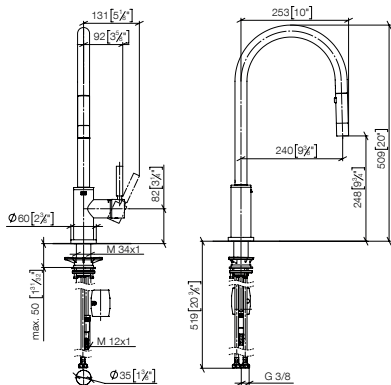

33 870 888

TARA Single-lever mixer Pull-down with spray function

- 240mm projection
- pivotable spout 360°
- Optional swivel limiter available with swivel limiter set 12 823 970 90
- laminar and spray flow
- 1800 mm metal shower hose
- sprayface with anti-scaling system
- max. flow 10.4 l/min at 3 bar flow pressure
- lead-free
- Flow modes can be changed while the water is running
- This product can help a building meet the requirements of Green Building Rating Systems, e.g. LEED®, BREEAM®, DGNB

Intrinsic protection against back flow.

Custom-made options

- Finish variants
- Red/blue marking
- without logo

	10 710 970 FF	FF	Euro
Chrome	-00		193.30
Brushed Chrome	-93		251.30
Platinum	-08		309.20
Brushed Platinum	-06		309.20
Champagne (22kt Gold)	-47		425.30
Brushed Champagne (22kt Gold)	-46		425.30
Durabrass (23kt Gold)	-09		405.90
Brushed Durabrass (23kt Gold)	-28		405.90
Brushed Bronze	-42		309.30
Dark Chrome	-19		289.90
Brushed Dark Platinum	-99		289.80
Matte Black	-33		261.10

	82 444 970 FF	FF	Euro
Chrome	-00		298.70
Brushed Chrome	-93		388.30
Platinum	-08		477.90
Brushed Platinum	-06		477.90
Champagne (22kt Gold)	-47		657.10
Brushed Champagne (22kt Gold)	-46		657.10
Durabrass (23kt Gold)	-09		627.30
Brushed Durabrass (23kt Gold)	-28		627.30
Brushed Bronze	-42		477.90
Dark Chrome	-19		448.10
Brushed Dark Platinum	-99		448.10
Matte Black	-33		403.20

Standard article	33 870 888 FF	FF	Euro
Chrome	-00		1,009.40
Brushed Chrome	-93		1,312.20
Platinum	-08		1,615.00
Brushed Platinum	-06		1,615.00
Champagne (22kt Gold)	-47		2,220.70
Brushed Champagne (22kt Gold)	-46		2,220.70
Durabrass (23kt Gold)	-09		2,119.70
Brushed Durabrass (23kt Gold)	-28		2,119.70
Brushed Bronze	-42		1,615.00
Dark Chrome	-19		1,514.10
Brushed Dark Platinum	-99		1,514.10
Matte Black	-33		1,362.70