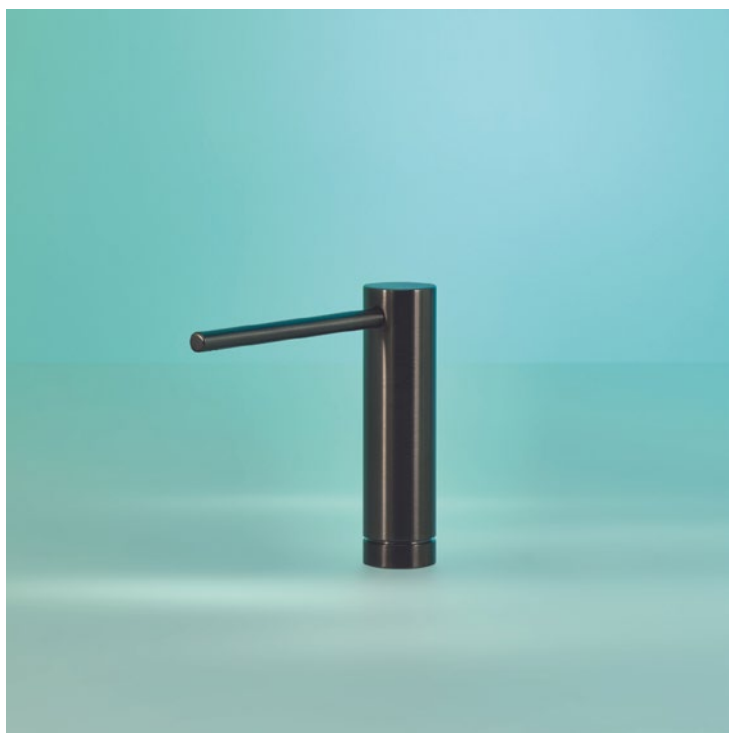

Accessories - Kitchen

Miscellaneous
from page 700