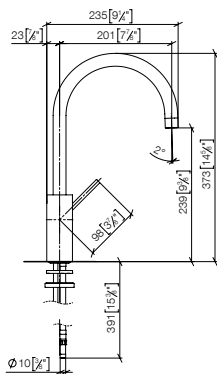

33 800 875

TARA ULTRA Single-lever mixer

- 201 mm projection
- pivotable spout 360°
- air-enriched flow
- max. flow 8 l/min at 3 bar flow pressure
- lead-free
- This product can help a building meet the requirements of Green Building Rating Systems, e.g. LEED®, BREEAM®, DGNB
- WRAS

Custom-made options

- Finish variants
- Red/blue marking
- without logo

Recommended miscellaneous
Strainer waste with control handle

	10 712 970 FF	FF	Euro
Chrome	-00		193.30
Brushed Chrome	-93		251.30
Platinum	-08		309.20
Brushed Platinum	-06		309.20
Champagne (22kt Gold)	-47		425.30
Brushed Champagne (22kt Gold)	-46		425.30
Brushed Durabronz (23kt Gold)	-28		405.90
Brushed Bronze	-42		309.30
Dark Chrome	-19		289.90
Brushed Dark Platinum	-99		289.80
Matte Black	-33		261.10

Recommended miscellaneous
Dispenser without rosette

	82 424 970 FF	FF	Euro
Chrome	-00		274.20
Brushed Chrome	-93		356.50
Platinum	-08		438.70
Brushed Platinum	-06		438.70
Champagne (22kt Gold)	-47		603.20
Brushed Champagne (22kt Gold)	-46		603.20
Brushed Durabronz (23kt Gold)	-28		575.80
Brushed Bronze	-42		438.80
Dark Chrome	-19		411.40
Brushed Dark Platinum	-99		493.50
Matte Black	-33		370.10

33 816 875

TARA ULTRA Single-lever mixer

- 241 mm projection
- pivotable spout 360°
- air-enriched flow
- max. flow 8 l/min at 3 bar flow pressure
- lead-free
- This product can help a building meet the requirements of Green Building Rating Systems, e.g. LEED®, BREEAM®, DGNB
- WRAS

Custom-made options

- Finish variants
- Red/blue marking
- without logo