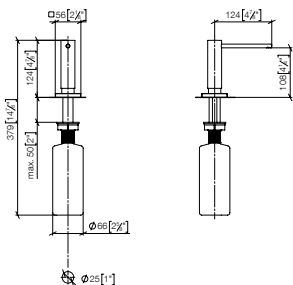

82 439 970

1. **Dispenser with rosette**
2. 124mm projection
   - 500 ml bottle
   - can be filled from the top
   - rotating pump head
3. **Fits LOT**
4. **Custom-made options**
5. Finish variants