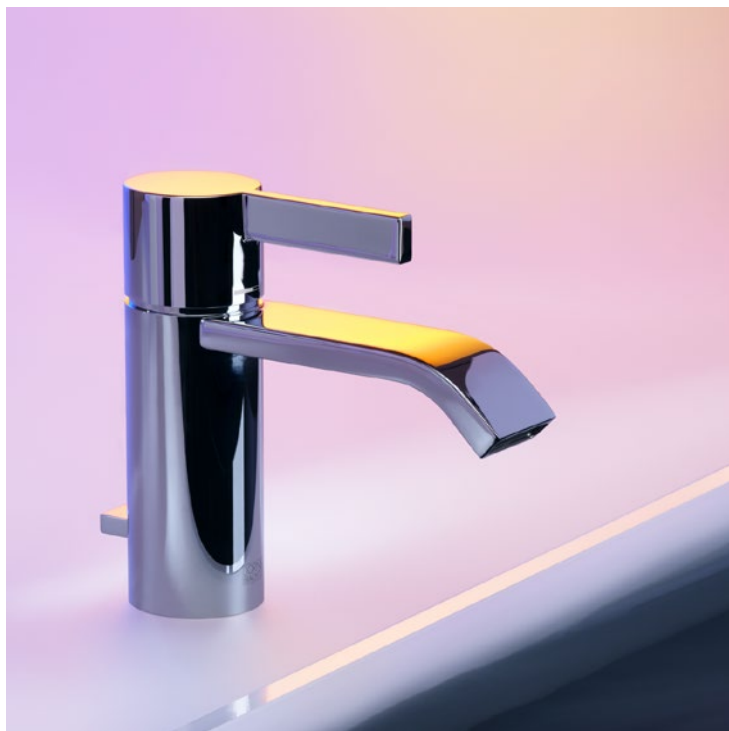

IMO

Sieger Design

Basin

from page 137

Bidet

from page 142

Shower

from page 145

Thermostats, mixers, diverters
and valves

from page 160

Bath

from page 171

Accessories

from page 172