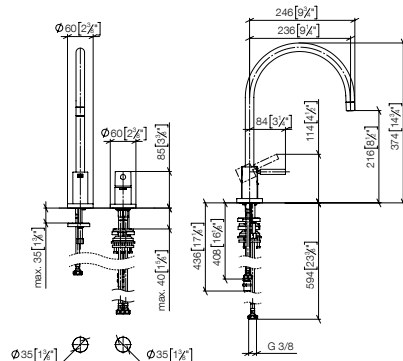

32 816 888

TARA Two-hole mixer with individual rosettes

- **236mm projection**
- pivotable spout 360°
- Optional swivel limiter available with swivel limiter set 12 820 970 90
- air-enriched flow
- max. flow 8.3 l/min at 3 bar flow pressure
- lead-free
- This product can help a building meet the requirements of Green Building Rating Systems, e.g. LEED®, BREEAM®, DGNB

Operating unit can be positioned freely.

Custom-made options

- Finish variants
- Red/blue marking
- without logo

Recommended miscellaneous
Strainer waste with control handle

	10 710 970 FF	FF	Euro
Chrome	-00		193.30
Brushed Chrome	-93		251.30
Platinum	-08		309.20
Brushed Platinum	-06		309.20
Champagne (22kt Gold)	-47		425.30
Brushed Champagne (22kt Gold)	-46		425.30
Durabrass (23kt Gold)	-09		405.90
Brushed Durabrass (23kt Gold)	-28		405.90
Brushed Bronze	-42		309.30
Dark Chrome	-19		289.90
Brushed Dark Platinum	-99		289.80
Matte Black	-33		261.10

Recommended miscellaneous
Dispenser with rosette

	82 444 970 FF	FF	Euro
Chrome	-00		298.70
Brushed Chrome	-93		388.30
Platinum	-08		477.90
Brushed Platinum	-06		477.90
Champagne (22kt Gold)	-47		657.10
Brushed Champagne (22kt Gold)	-46		657.10
Durabrass (23kt Gold)	-09		627.30
Brushed Durabrass (23kt Gold)	-28		627.30
Brushed Bronze	-42		477.90
Dark Chrome	-19		448.10
Brushed Dark Platinum	-99		448.10
Matte Black	-33		403.20

22 815 892

TARA Single-hole mixer

- **235mm projection**
- pivotable spout 360°
- air-enriched flow
- max. flow 7 l/min at 3 bar flow pressure
- lead-free
- This product can help a building meet the requirements of Green Building Rating Systems, e.g. LEED®, BREEAM®, DGNB
- WRAS