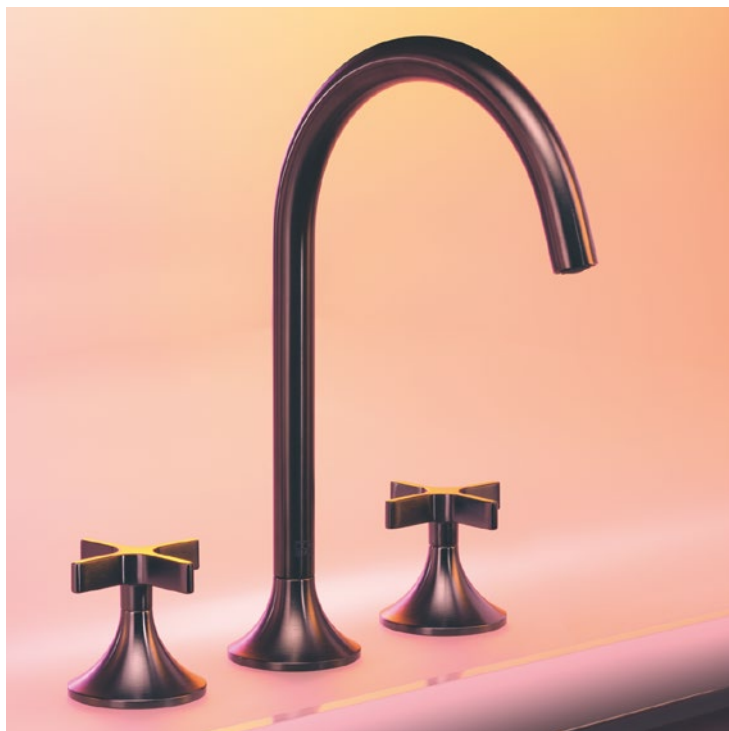

VAIA

Sieger Design

Basin
from page 483

Bidet
from page 493

Shower
from page 492

Thermostats, mixers, diverters
and valves
from page 516

Bath
from page 528

Accessories
from page 535