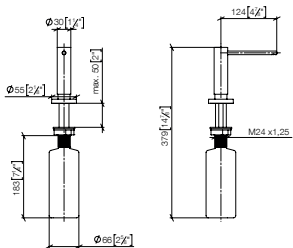

82 444 970

Dispenser with rosette

- 124mm projection
- 500 ml bottle
- can be filled from the top
- rotating pump head

Fits ELIO, ENO, MEM, META SQUARE, SYNC, TARA and TARA ULTRA

- Custom-made options**
- Finish variants