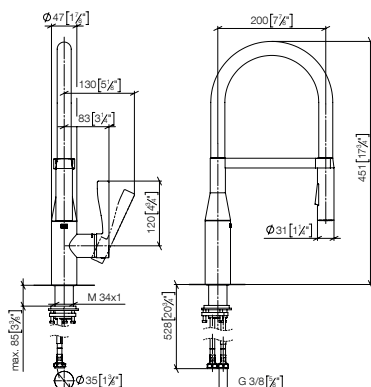

33 865 895

SYNC Profi single-lever mixer

- **200mm projection**
- Flexible silicone hose with large operating range of up to 350 mm
- pivotable spout 360°
- Optional swivel limiter available with swivel limiter set 12 821 970 90
- This product can help a building meet the requirements of Green Building Rating Systems, e.g. LEED®, BREEAM®, DGNB
- air-enriched flow and spray flow
- sprayface with anti-scaling system
- max. flow 9,5 l/min at 3 bar flow pressure
- lead-free

Intrinsic protection against back flow.

Custom-made options

- Finish variants
- Red/blue marking
- without logo

Standard article	33 865 895 FF	FF	Euro
Chrome	-00		1,484.00
Brushed Chrome	-93		1,639.90
Platinum	-08		2,018.20
Brushed Platinum	-06		2,018.20
Champagne (22kt Gold)	-47		3,264.80
Brushed Champagne (22kt Gold)	-46		3,264.80
Brushed Durabronze (23kt Gold)	-28		3,116.40
Brushed Bronze	-42		2,374.50
Dark Chrome	-19		1,892.20
Brushed Dark Platinum	-99		1,891.90
Matte Black	-33		1,703.00

Recommended miscellaneous
Strainer waste with control handle

	10 712 970 FF	FF	Euro
Chrome	-00		193.30
Brushed Chrome	-93		251.30
Platinum	-08		309.20
Brushed Platinum	-06		309.20
Champagne (22kt Gold)	-47		425.30
Brushed Champagne (22kt Gold)	-46		425.30
Brushed Durabronze (23kt Gold)	-28		405.90
Brushed Bronze	-42		309.30
Dark Chrome	-19		289.90
Brushed Dark Platinum	-99		289.80
Matte Black	-33		261.10

Recommended miscellaneous
Dispenser without rosette

	82 424 970 FF	FF	Euro
Chrome	-00		274.20
Brushed Chrome	-93		356.50
Platinum	-08		438.70
Brushed Platinum	-06		438.70
Champagne (22kt Gold)	-47		603.20
Brushed Champagne (22kt Gold)	-46		603.20
Brushed Durabronze (23kt Gold)	-28		575.80
Brushed Bronze	-42		438.80
Dark Chrome	-19		411.40
Brushed Dark Platinum	-99		493.50
Matte Black	-33		370.10