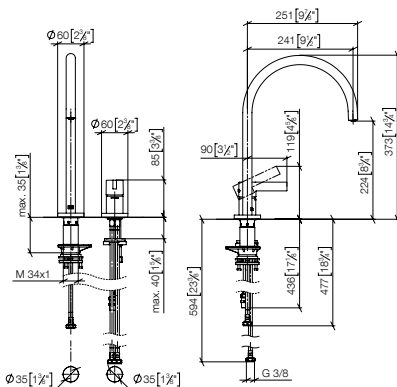

32 815 875

TARA ULTRA Two-hole mixer with individual rosettes

- 241mm projection
- pivotable spout 360°
- Optional swivel limiter available with swivel limiter set 12 820 970 90
- air-enriched flow
- max. flow 8 l/min at 3 bar flow pressure
- lead-free
- This product can help a building meet the requirements of Green Building Rating Systems, e.g. LEED®, BREEAM®, DGNB
- WRAS

Operating unit can be positioned freely.

Custom-made options

- Finish variants
- Red/blue marking
- without logo

	82 444 970 FF	FF	Euro
Chrome	-00		298.70
Brushed Chrome	-93		388.30
Platinum	-08		477.90
Brushed Platinum	-06		477.90
Champagne (22kt Gold)	-47		657.10
Brushed Champagne (22kt Gold)	-46		657.10
Brushed Durabronze (23kt Gold)	-28		627.30
Brushed Bronze	-42		477.90
Dark Chrome	-19		448.10
Brushed Dark Platinum	-99		448.10
Matte Black	-33		403.20

	10 710 970 FF	FF	Euro
Chrome	-00		193.30
Brushed Chrome	-93		251.30
Platinum	-08		309.20
Brushed Platinum	-06		309.20
Champagne (22kt Gold)	-47		425.30
Brushed Champagne (22kt Gold)	-46		425.30
Brushed Durabronze (23kt Gold)	-28		405.90
Brushed Bronze	-42		309.30
Dark Chrome	-19		289.90
Brushed Dark Platinum	-99		289.80
Matte Black	-33		261.10

33 845 875

TARA ULTRA PIVOT Single-lever mixer

- 552mm projection
- pivotable spout 360°
- air-enriched flow
- max. flow 8 l/min at 3 bar flow pressure
- lead-free
- This product can help a building meet the requirements of Green Building Rating Systems, e.g. LEED®, BREEAM®, DGNB