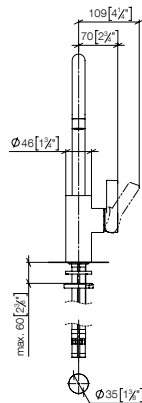

Recommended miscellaneous
Strainer waste with control handle

	10 712 970 FF	FF	Euro
Chrome	-00		193.30
Brushed Chrome	-93		251.30
Platinum	-08		309.20
Brushed Platinum	-06		309.20
Champagne (22kt Gold)	-47		425.30
Brushed Champagne (22kt Gold)	-46		425.30
Brushed Durabronz (23kt Gold)	-28		405.90
Brushed Bronze	-42		309.30
Dark Chrome	-19		289.90
Brushed Dark Platinum	-99		289.80
Matte Black	-33		261.10

Recommended miscellaneous
Dispenser without rosette

	82 424 970 FF	FF	Euro
Chrome	-00		274.20
Brushed Chrome	-93		356.50
Platinum	-08		438.70
Brushed Platinum	-06		438.70
Champagne (22kt Gold)	-47		603.20
Brushed Champagne (22kt Gold)	-46		603.20
Brushed Durabronz (23kt Gold)	-28		575.80
Brushed Bronze	-42		438.80
Dark Chrome	-19		411.40
Brushed Dark Platinum	-99		493.50
Matte Black	-33		370.10

33 816 875