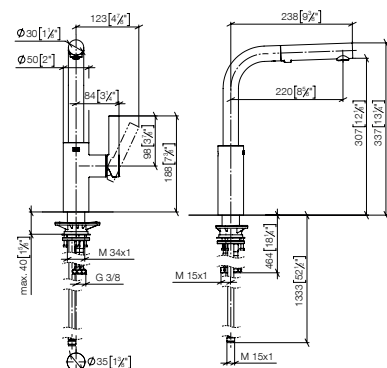

Intrinsic protection against back flow.

Custom-made options

- Finish variants
- Red/blue marking
- without logo

Recommended miscellaneous
Strainer waste with control handle

	10 712 970 FF	FF	Euro
Chrome	-00		193.30
Brushed Chrome	-93		251.30
Platinum	-08		309.20
Brushed Platinum	-06		309.20
Champagne (22kt Gold)	-47		425.30
Brushed Champagne (22kt Gold)	-46		425.30
Brushed Durabronze (23kt Gold)	-28		405.90
Brushed Bronze	-42		309.30
Dark Chrome	-19		289.90
Brushed Dark Platinum	-99		289.80

Recommended miscellaneous
Dispenser without rosette

	82 424 970 FF	FF	Euro
Chrome	-00		274.20
Brushed Chrome	-93		356.50
Platinum	-08		438.70
Brushed Platinum	-06		438.70
Champagne (22kt Gold)	-47		603.20
Brushed Champagne (22kt Gold)	-46		603.20
Brushed Durabronze (23kt Gold)	-28		575.80
Brushed Bronze	-42		438.80
Dark Chrome	-19		411.40
Brushed Dark Platinum	-99		493.50