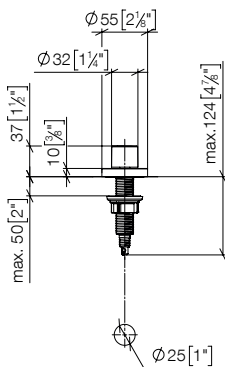

Standard article	10 712 970 FF	FF	Euro
Chrome		-00	193.30
Brushed Chrome		-93	251.30
Platinum		-08	309.20
Brushed Platinum		-06	309.20
Champagne (22kt Gold)		-47	425.30
Brushed Champagne (22kt Gold)		-46	425.30
Durabronze (23kt Gold)		-09	405.90
Brushed Durabronze (23kt Gold)		-28	405.90
Brushed Bronze		-42	309.30
Dark Chrome		-19	289.90
Brushed Dark Platinum		-99	289.80
Matte Black		-33	261.10

10 710 970

1. **Strainer waste with control handle**
2. control for single basin
   - including adapter for Bowden cable
3. **Not compatible with brushed stainless steel kitchen sinks 38 XXX 004-86.**
4. **Fits ELIO, ENO, MEM, META SQUARE, SYNC, TARA and TARA ULTRA**
5. **Custom-made options**
6. Finish variants