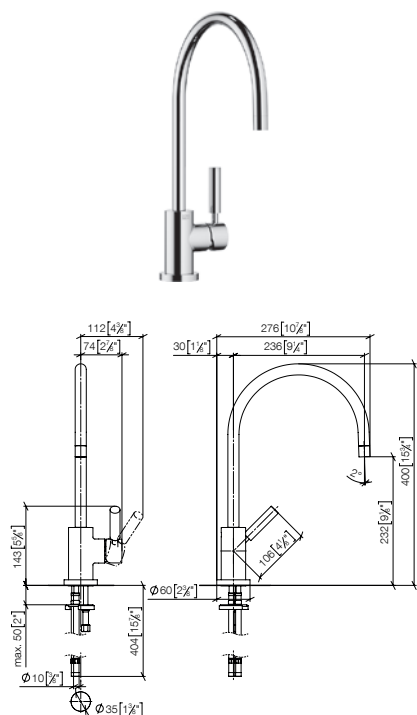

Recommended miscellaneous
Strainer waste with control handle

	10 710 970 FF	FF	Euro
Chrome	-00		193.30
Brushed Chrome	-93		251.30
Platinum	-08		309.20
Brushed Platinum	-06		309.20
Champagne (22kt Gold)	-47		425.30
Brushed Champagne (22kt Gold)	-46		425.30
Durabrass (23kt Gold)	-09		405.90
Brushed Durabrass (23kt Gold)	-28		405.90
Brushed Bronze	-42		309.30
Dark Chrome	-19		289.90
Brushed Dark Platinum	-99		289.80
Matte Black	-33		261.10

Recommended miscellaneous
Dispenser with rosette

	82 444 970 FF	FF	Euro
Chrome	-00		298.70
Brushed Chrome	-93		388.30
Platinum	-08		477.90
Brushed Platinum	-06		477.90
Champagne (22kt Gold)	-47		657.10
Brushed Champagne (22kt Gold)	-46		657.10
Durabrass (23kt Gold)	-09		627.30
Brushed Durabrass (23kt Gold)	-28		627.30
Brushed Bronze	-42		477.90
Dark Chrome	-19		448.10
Brushed Dark Platinum	-99		448.10
Matte Black	-33		403.20

33 815 888

TARA Single-lever mixer

- 236mm projection
- pivotable spout 360°
- air-enriched flow
- max. flow 7 l/min at 3 bar flow pressure
- lead-free
- WRAS
- This product can help a building meet the requirements of Green Building Rating Systems, e.g. LEED®, BREEAM®, DGNB

Custom-made options

- Finish variants
- Red/blue marking
- without logo