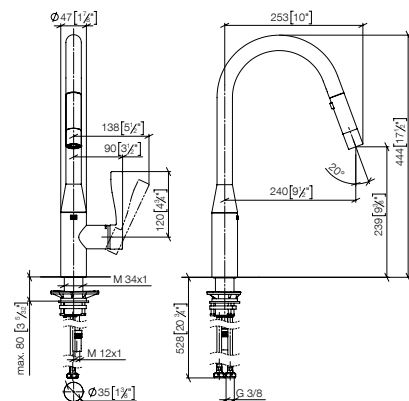

33 870 895

SYNC Single-lever mixer Pull-down with spray function

- 240mm projection
- pivotable spout 360°
- Optional swivel limiter available with swivel limiter set 12 821 970 90
- laminar and spray flow
- 1800 mm metal shower hose
- sprayface with anti-scaling system
- max. flow 10.4 l/min at 3 bar flow pressure
- lead-free
- Flow modes can be changed while the water is running
- This product can help a building meet the requirements of Green Building Rating Systems, e.g. LEED®, BREEAM®, DGNB

Intrinsic protection against back flow.

Custom-made options

- Finish variants
- Red/blue marking
- without logo

Recommended miscellaneous
Strainer waste with control handle

	10 712 970	FF	Euro
Chrome	-00		193.30
Brushed Chrome	-93		251.30
Platinum	-08		309.20
Brushed Platinum	-06		309.20
Champagne (22kt Gold)	-47		425.30
Brushed Champagne (22kt Gold)	-46		425.30
Brushed Durabronze (23kt Gold)	-28		405.90
Brushed Bronze	-42		309.30
Dark Chrome	-19		289.90
Brushed Dark Platinum	-99		289.80
Matte Black	-33		261.10

Recommended miscellaneous
Dispenser without rosette

	82 424 970	FF	Euro
Chrome	-00		274.20
Brushed Chrome	-93		356.50
Platinum	-08		438.70
Brushed Platinum	-06		438.70
Champagne (22kt Gold)	-47		603.20
Brushed Champagne (22kt Gold)	-46		603.20
Brushed Durabronze (23kt Gold)	-28		575.80
Brushed Bronze	-42		438.80
Dark Chrome	-19		411.40
Brushed Dark Platinum	-99		493.50
Matte Black	-33		370.10

33 875 895

SYNC Single-lever mixer Pull-down with spray function

- 240mm projection
- pivotable spout 360°
- Optional swivel limiter available with swivel limiter set 12 821 970 90
- laminar and spray flow
- 1800 mm metal shower hose
- sprayface with anti-scaling system
- max. flow 10.4 l/min at 3 bar flow pressure
- lead-free
- Flow modes can be changed while the water is running
- This product can help a building meet the requirements of Green Building Rating Systems, e.g. LEED®, BREEAM®, DGNB