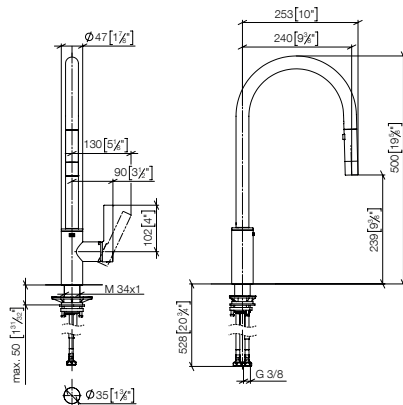

33 870 875

TARA ULTRA Single-lever mixer Pull-down with spray function

- 240mm projection
- pivotable spout 360°
- Optional swivel limiter available with swivel limiter set 12 823 970 90
- laminar and spray flow
- 1800 mm metal shower hose
- sprayface with anti-scaling system
- max. flow 10.4 l/min at 3 bar flow pressure
- lead-free
- Flow modes can be changed while the water is running
- This product can help a building meet the requirements of Green Building Rating Systems, e.g. LEED®, BREEAM®, DGNB

Intrinsic protection against back flow.

Custom-made options

- Finish variants
- Red/blue marking
- without logo

Recommended miscellaneous Strainer waste with control handle

	10 712 970 FF	FF	Euro
Chrome		-00	193.30
Brushed Chrome		-93	251.30
Platinum		-08	309.20
Brushed Platinum		-06	309.20
Champagne (22kt Gold)		-47	425.30
Brushed Champagne (22kt Gold)		-46	425.30
Brushed Durabronze (23kt Gold)		-28	405.90
Brushed Bronze		-42	309.30
Dark Chrome		-19	289.90
Brushed Dark Platinum		-99	289.80
Matte Black		-33	261.10

Recommended miscellaneous Dispenser without rosette

	82 424 970 FF	FF	Euro
Chrome		-00	274.20
Brushed Chrome		-93	356.50
Platinum		-08	438.70
Brushed Platinum		-06	438.70
Champagne (22kt Gold)		-47	603.20
Brushed Champagne (22kt Gold)		-46	603.20
Brushed Durabronze (23kt Gold)		-28	575.80
Brushed Bronze		-42	438.80
Dark Chrome		-19	411.40
Brushed Dark Platinum		-99	493.50
Matte Black		-33	370.10