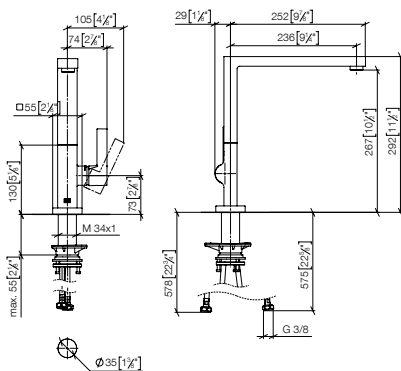

33 800 680

1. **LOT Single-lever mixer**
2. 236mm projection
   - pivotable spout 360°
   - air-enriched flow
   - max. flow 8 l/min at 3 bar flow pressure
   - lead-free
   - This product can help a building meet the requirements of Green Building Rating Systems, e.g. LEED®, BREEAM®, DGNB

Custom-made options

- Finish variants
- Red/blue marking
- Swivel limitation
- without logo

Standard article	33 800 680 FF	FF	Euro
Chrome	-00		1,443.90
Platinum	-08		2,310.20
Brushed Platinum	-06		2,310.20
Champagne (22kt Gold)	-47		3,176.60
Brushed Champagne (22kt Gold)	-46		3,176.60
Brushed Durabronze (23kt Gold)	-28		3,032.20
Brushed Bronze	-42		2,310.20
Dark Chrome	-19		2,165.80
Brushed Dark Platinum	-99		2,165.80

Recommended miscellaneous
Dispenser with rosette

	82 439 970 FF	FF	Euro
Chrome	-00		341.70
Platinum	-08		535.90
Brushed Platinum	-06		535.90
Champagne (22kt Gold)	-47		751.70
Brushed Champagne (22kt Gold)	-46		751.70
Brushed Durabronze (23kt Gold)	-28		717.60
Brushed Bronze	-42		546.60
Dark Chrome	-19		512.50
Brushed Dark Platinum	-99		615.10

32 815 680

1. **LOT Two-hole mixer with individual rosettes**
2. 235mm projection
   - pivoting spout 360°
   - air-enriched flow
   - max. flow 8 l/min at 3 bar flow pressure
   - lead-free
   - This product can help a building meet the requirements of Green Building Rating Systems, e.g. LEED®, BREEAM®, DGNB

Operating unit can be positioned freely.