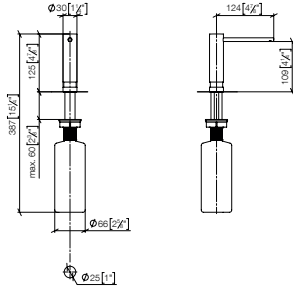

Accessories - Kitchen

82 424 970

Dispenser without rosette

- 124mm projection
- 500 ml bottle
- can be filled from the top
- rotating pump head
- width 30mm

Fits ELIO, ENO, MEM, META SQUARE, SYNC and TARA ULTRA

1. **Custom-made options**
2. Finish variants