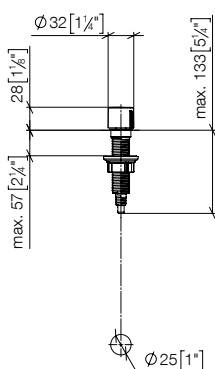

Standard article	82 439 970 FF	FF	Euro
Chrome		-00	341.70
Platinum		-08	535.90
Brushed Platinum		-06	535.90
Champagne (22kt Gold)		-47	751.70
Brushed Champagne (22kt Gold)		-46	751.70
Brushed Durabronze (23kt Gold)		-28	717.60
Brushed Bronze		-42	546.60
Dark Chrome		-19	512.50
Brushed Dark Platinum		-99	615.10

10 712 970

1. **Strainer waste with control handle**
2. control for single basin
   - including adapter for Bowden cable
3. **Not compatible with brushed stainless steel kitchen sinks 38 XXX 004-86.**
4. **Fits ELIO, ENO, MEM, META SQUARE, SYNC and TARA ULTRA**
5. **Custom-made options**
6. Finish variants