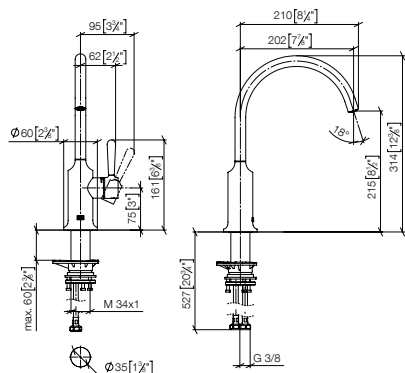

33 800 809

VAIA Single-lever mixer

- 202mm projection
- pivotable spout 360°
- air-enriched flow
- max. flow 7 l/min at 3 bar flow pressure
- lead-free
- This product can help a building meet the requirements of Green Building Rating Systems, e.g. LEED®, BREEAM®, DGNB
- WRAS

Custom-made options

- Finish variants
- Red/blue marking
- without logo

Standard article	33 800 809 FF	FF	Euro
Chrome	-00		871.20
Brushed Chrome	-93		1,132.60
Platinum	-08		1,393.80
Brushed Platinum	-06		1,393.80
Champagne (22kt Gold)	-47		1,916.60
Brushed Champagne (22kt Gold)	-46		1,916.60
Durabrass (23kt Gold)	-09		1,829.50
Brushed Durabrass (23kt Gold)	-28		1,829.50
Brushed Bronze	-42		1,393.90
Dark Chrome	-19		1,306.80
Brushed Dark Platinum	-99		1,306.80
Matte Black	-33		1,176.10

Recommended miscellaneous
Dispenser with rosette

	82 434 809 FF	FF	Euro
Chrome	-00		308.50
Brushed Chrome	-93		401.00
Platinum	-08		493.60
Brushed Platinum	-06		493.60
Champagne (22kt Gold)	-47		678.70
Brushed Champagne (22kt Gold)	-46		678.70
Durabrass (23kt Gold)	-09		647.90
Brushed Durabrass (23kt Gold)	-28		647.90
Brushed Bronze	-42		493.60
Dark Chrome	-19		462.70
Brushed Dark Platinum	-99		462.70
Matte Black	-33		416.40

33 816 809

VAIA Single-lever mixer

- 241 mm projection
- pivotable spout 360°
- air-enriched flow
- max. flow 7 l/min at 3 bar flow pressure
- lead-free
- This product can help a building meet the requirements of Green Building Rating Systems, e.g. LEED®, BREEAM®, DGNB
- WRAS