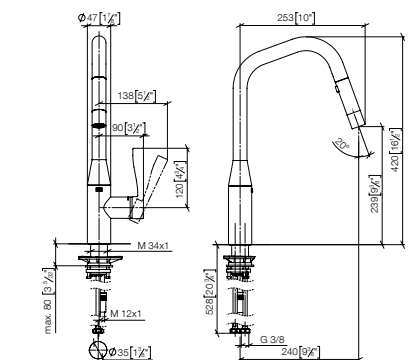

Intrinsic protection against back flow.

Custom-made options

- Finish variants
- Red/blue marking
- without logo

Recommended miscellaneous
Strainer waste with control handle

	10 712 970	FF	FF	Euro
Chrome	-00			193.30
Brushed Chrome	-93			251.30
Platinum	-08			309.20
Brushed Platinum	-06			309.20
Champagne (22kt Gold)	-47			425.30
Brushed Champagne (22kt Gold)	-46			425.30
Brushed Durabronze (23kt Gold)	-28			405.90
Brushed Bronze	-42			309.30
Dark Chrome	-19			289.90
Brushed Dark Platinum	-99			289.80
Matte Black	-33			261.10

Recommended miscellaneous
Dispenser without rosette

	82 424 970	FF	FF	Euro
Chrome	-00			274.20
Brushed Chrome	-93			356.50
Platinum	-08			438.70
Brushed Platinum	-06			438.70
Champagne (22kt Gold)	-47			603.20
Brushed Champagne (22kt Gold)	-46			603.20
Brushed Durabronze (23kt Gold)	-28			575.80
Brushed Bronze	-42			438.80
Dark Chrome	-19			411.40
Brushed Dark Platinum	-99			493.50
Matte Black	-33			370.10