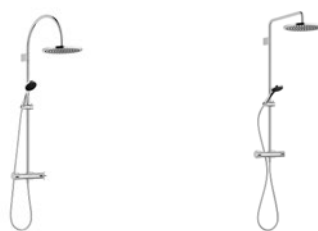

Shower pipes with shower thermostat

34 460 809 +
28 015 979
34 459 809

34 460 979 +
28 018 979
34 459 979

Shower stele with single-lever shower mixer

26 024 661 +
28 029 979
26 025 661

Head showers with one spray type

28 504 979