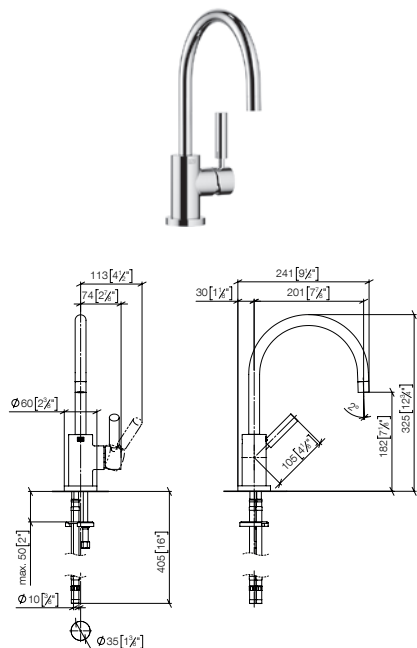

33 800 888

TARA Single-lever mixer

- 201mm projection
- pivotable spout 360°
- air-enriched flow
- max. flow 7 l/min at 3 bar flow pressure
- lead-free
- WRAS
- This product can help a building meet the requirements of Green Building Rating Systems, e.g. LEED®, BREEAM®, DGNB

Custom-made options

- Finish variants
- Red/blue marking
- without logo