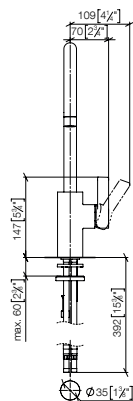

Recommended miscellaneous
Strainer waste with control handle

	10 712 970 FF	FF	Euro
Chrome	-00		193.30
Brushed Chrome	-93		251.30
Platinum	-08		309.20
Brushed Platinum	-06		309.20
Champagne (22kt Gold)	-47		425.30
Brushed Champagne (22kt Gold)	-46		425.30
Brushed Durabronz (23kt Gold)	-28		405.90
Brushed Bronze	-42		309.30
Dark Chrome	-19		289.90
Brushed Dark Platinum	-99		289.80
Matte Black	-33		261.10

Recommended miscellaneous
Dispenser without rosette

	82 424 970 FF	FF	Euro
Chrome	-00		274.20
Brushed Chrome	-93		356.50
Platinum	-08		438.70
Brushed Platinum	-06		438.70
Champagne (22kt Gold)	-47		603.20
Brushed Champagne (22kt Gold)	-46		603.20
Brushed Durabronz (23kt Gold)	-28		575.80
Brushed Bronze	-42		438.80
Dark Chrome	-19		411.40
Brushed Dark Platinum	-99		493.50
Matte Black	-33		370.10