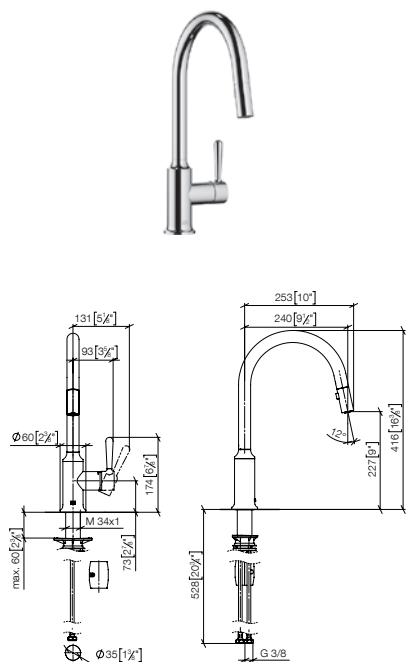

33 870 809

VAIA Single-lever mixer Pull-down with spray function

- 240mm projection
- pivotable spout 360°
- Optional swivel limiter available with swivel limiter set 12 823 970 90
- air-enriched flow and spray flow
- 1800 mm metal shower hose
- sprayface with anti-scaling system
- max. flow 8 l/min at 3 bar flow pressure
- lead-free
- Flow modes can be changed while the water is running
- This product can help a building meet the requirements of Green Building Rating Systems, e.g. LEED®, BREEAM®, DGNB

Intrinsic protection against back flow.

Custom-made options

- Finish variants
- Red/blue marking
- without logo

Recommended miscellaneous
Swivel limitation set

	12 823 970	FF	FF	Euro
Accessories			90	75.10

Standard article	33 870 809	FF	FF	Euro
Chrome		-00		1,085.80
Brushed Chrome		-93		1,411.60
Platinum		-08		1,737.30
Brushed Platinum		-06		1,737.30
Champagne (22kt Gold)		-47		2,388.80
Brushed Champagne (22kt Gold)		-46		2,388.80
Durabrass (23kt Gold)		-09		2,280.20
Brushed Durabrass (23kt Gold)		-28		2,280.20
Brushed Bronze		-42		1,737.30
Dark Chrome		-19		1,628.70
Brushed Dark Platinum		-99		1,628.70
Matte Black		-33		1,465.80

Recommended miscellaneous
Dispenser with rosette

	82 434 809	FF	FF	Euro
Accessories			90	75.10

Standard article	82 434 809	FF	FF	Euro
Chrome		-00		308.50
Brushed Chrome		-93		401.00
Platinum		-08		493.60
Brushed Platinum		-06		493.60
Champagne (22kt Gold)		-47		678.70
Brushed Champagne (22kt Gold)		-46		678.70
Durabrass (23kt Gold)		-09		647.90
Brushed Durabrass (23kt Gold)		-28		647.90
Brushed Bronze		-42		493.60
Dark Chrome		-19		462.70
Brushed Dark Platinum		-99		462.70
Matte Black		-33		416.40