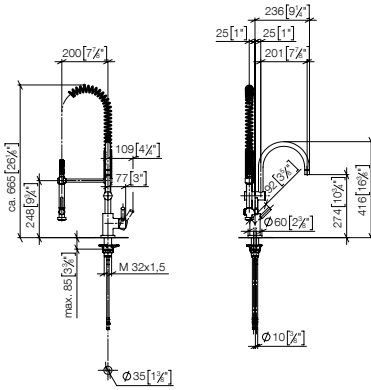

33 880 888

TARA Profi single-lever mixer

- 200mm projection
- pivotable spout 360°
- air-enriched flow and spray flow
- sprayface with anti-scaling system
- max. flow 7 l/min at 3 bar flow pressure
- lead-free
- This product can help a building meet the requirements of Green Building Rating Systems, e.g. LEED®, BREEAM®, DGNB

Intrinsic protection against back flow.

Custom-made options

- Finish variants
- Red/blue marking
- without logo

	10 710 970 FF	FF	Euro
Chrome	-00		193.30
Brushed Chrome	-93		251.30
Platinum	-08		309.20
Brushed Platinum	-06		309.20
Brushed Bronze	-42		309.30
Dark Chrome	-19		289.90
Brushed Dark Platinum	-99		289.80

	82 444 970 FF	FF	Euro
Chrome	-00		298.70
Brushed Chrome	-93		388.30
Platinum	-08		477.90
Brushed Platinum	-06		477.90
Brushed Bronze	-42		477.90
Dark Chrome	-19		448.10
Brushed Dark Platinum	-99		448.10

Standard article	33 880 888 FF	FF	Euro
Chrome	-00		1,801.60
Brushed Chrome	-93		2,342.00
Platinum	-08		2,882.60
Brushed Platinum	-06		2,882.60
Brushed Bronze	-42		2,882.60
Dark Chrome	-19		2,702.10
Brushed Dark Platinum	-99		2,702.10