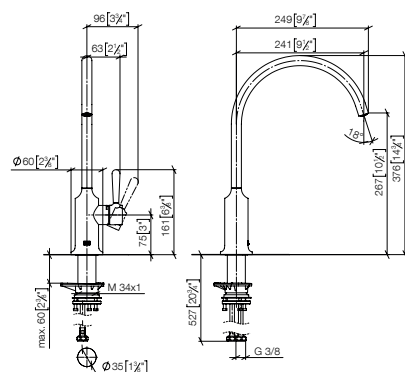

Custom-made options

- Finish variants
- Red/blue marking
- without logo

Standard article	33 816 809 FF	FF	Euro
Chrome	-00		903.40
Brushed Chrome	-93		1,174.50
Platinum	-08		1,445.40
Brushed Platinum	-06		1,445.40
Champagne (22kt Gold)	-47		1,987.50
Brushed Champagne (22kt Gold)	-46		1,987.50
Durabrass (23kt Gold)	-09		1,897.10
Brushed Durabrass (23kt Gold)	-28		1,897.10
Brushed Bronze	-42		1,445.50
Dark Chrome	-19		1,355.20
Brushed Dark Platinum	-99		1,355.20
Matte Black	-33		1,219.60

Recommended miscellaneous
Dispenser with rosette

	82 434 809 FF	FF	Euro
Chrome	-00		308.50
Brushed Chrome	-93		401.00
Platinum	-08		493.60
Brushed Platinum	-06		493.60
Champagne (22kt Gold)	-47		678.70
Brushed Champagne (22kt Gold)	-46		678.70
Durabrass (23kt Gold)	-09		647.90
Brushed Durabrass (23kt Gold)	-28		647.90
Brushed Bronze	-42		493.60
Dark Chrome	-19		462.70
Brushed Dark Platinum	-99		462.70
Matte Black	-33		416.40