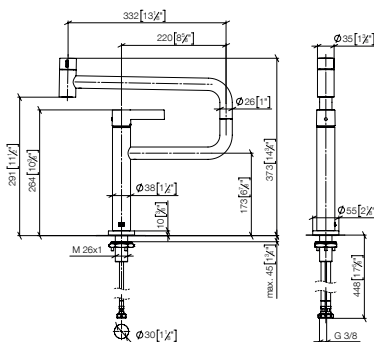

Custom-made options

- Finish variants
- Red/blue marking
- without logo

	10 710 970 FF	FF	Euro
Chrome	-00		193.30
Brushed Chrome	-93		251.30
Platinum	-08		309.20
Brushed Platinum	-06		309.20
Champagne (22kt Gold)	-47		425.30
Brushed Champagne (22kt Gold)	-46		425.30
Brushed Durabronze (23kt Gold)	-28		405.90
Brushed Bronze	-42		309.30
Dark Chrome	-19		289.90
Brushed Dark Platinum	-99		289.80

	82 444 970 FF	FF	Euro
Chrome	-00		298.70
Brushed Chrome	-93		388.30
Platinum	-08		477.90
Brushed Platinum	-06		477.90
Champagne (22kt Gold)	-47		657.10
Brushed Champagne (22kt Gold)	-46		657.10
Brushed Durabronze (23kt Gold)	-28		627.30
Brushed Bronze	-42		477.90
Dark Chrome	-19		448.10
Brushed Dark Platinum	-99		448.10