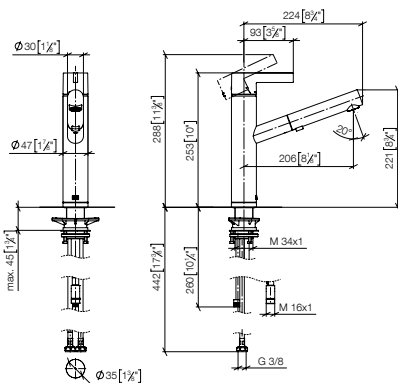

Intrinsic protection against back flow.

Custom-made options

- Finish variants
- Red/blue marking
- without logo

Recommended miscellaneous
Strainer waste with control handle

	10 712 970	FF	FF	Euro
Chrome		-00		193.30
Brushed Chrome		-93		251.30
Platinum		-08		309.20
Brushed Platinum		-06		309.20
Champagne (22kt Gold)		-47		425.30
Brushed Champagne (22kt Gold)		-46		425.30
Brushed Durabronze (23kt Gold)		-28		405.90
Brushed Bronze		-42		309.30
Dark Chrome		-19		289.90
Brushed Dark Platinum		-99		289.80

Standard article	33 876 760	FF	FF	Euro
Chrome		-00		779.20
Brushed Chrome		-93		1,013.00
Platinum		-08		1,246.70
Brushed Platinum		-06		1,246.70
Champagne (22kt Gold)		-47		1,714.20
Brushed Champagne (22kt Gold)		-46		1,714.20
Brushed Durabronze (23kt Gold)		-28		1,636.30
Brushed Bronze		-42		1,246.70
Dark Chrome		-19		1,168.80
Brushed Dark Platinum		-99		1,168.80

Recommended miscellaneous
Dispenser without rosette

	82 424 970	FF	FF	Euro
Chrome		-00		274.20
Brushed Chrome		-93		356.50
Platinum		-08		438.70
Brushed Platinum		-06		438.70
Champagne (22kt Gold)		-47		603.20
Brushed Champagne (22kt Gold)		-46		603.20
Brushed Durabronze (23kt Gold)		-28		575.80
Brushed Bronze		-42		438.80
Dark Chrome		-19		411.40
Brushed Dark Platinum		-99		493.50