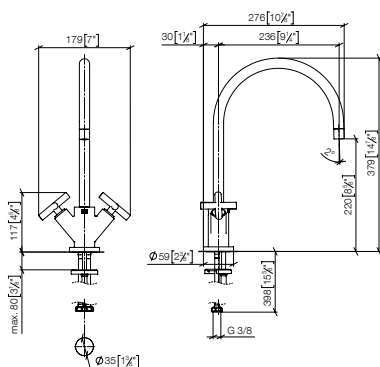

Custom-made options

- Finish variants
- Flow rate modification
- Red/blue marking
- without logo

Recommended miscellaneous
Strainer waste with control handle

	10 710 970 FF	FF	Euro
Chrome	-00		193.30
Brushed Chrome	-93		251.30
Platinum	-08		309.20
Brushed Platinum	-06		309.20
Champagne (22kt Gold)	-47		425.30
Brushed Champagne (22kt Gold)	-46		425.30
Durabrass (23kt Gold)	-09		405.90
Brushed Durabrass (23kt Gold)	-28		405.90
Brushed Bronze	-42		309.30
Dark Chrome	-19		289.90
Brushed Dark Platinum	-99		289.80
Matte Black	-33		261.10

Recommended miscellaneous
Dispenser with rosette

	82 444 970 FF	FF	Euro
Chrome	-00		298.70
Brushed Chrome	-93		388.30
Platinum	-08		477.90
Brushed Platinum	-06		477.90
Champagne (22kt Gold)	-47		657.10
Brushed Champagne (22kt Gold)	-46		657.10
Durabrass (23kt Gold)	-09		627.30
Brushed Durabrass (23kt Gold)	-28		627.30
Brushed Bronze	-42		477.90
Dark Chrome	-19		448.10
Brushed Dark Platinum	-99		448.10
Matte Black	-33		403.20