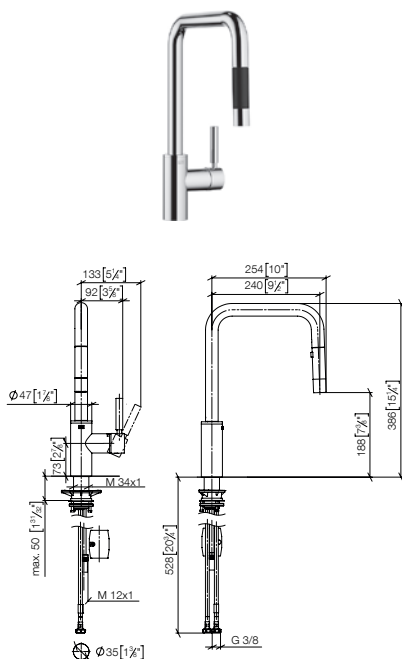

33 870 861

META SQUARE Single-lever mixer Pull-down with spray function

- 240mm projection
- pivotable spout 360°
- Optional swivel limiter available with swivel limiter set 12 823 970 90
- laminar and spray flow
- 1800 mm metal shower hose
- sprayface with anti-scaling system
- max. flow 10.4 l/min at 3 bar flow pressure
- lead-free
- Flow modes can be changed while the water is running
- This product can help a building meet the requirements of Green Building Rating Systems, e.g. LEED®, BREEAM®, DGNB

Intrinsic protection against back flow.

Custom-made options

- Finish variants
- Red/blue marking
- without logo

Standard article	33 870 861 FF	FF	Euro
Chrome		-00	923.40
Brushed Chrome		-93	1,200.50
Platinum		-08	1,477.30
Brushed Platinum		-06	1,477.30
Champagne (22kt Gold)		-47	2,031.50
Brushed Champagne (22kt Gold)		-46	2,031.50
Brushed Durabronze (23kt Gold)		-28	1,939.10
Brushed Bronze		-42	1,477.40
Dark Chrome		-19	1,385.10
Brushed Dark Platinum		-99	1,385.10
Matte Black		-33	1,246.50

Recommended miscellaneous
Strainer waste with control handle

	10 712 970 FF	FF	Euro
Chrome		-00	193.30
Brushed Chrome		-93	251.30
Platinum		-08	309.20
Brushed Platinum		-06	309.20
Champagne (22kt Gold)		-47	425.30
Brushed Champagne (22kt Gold)		-46	425.30
Brushed Durabronze (23kt Gold)		-28	405.90
Brushed Bronze		-42	309.30
Dark Chrome		-19	289.90
Brushed Dark Platinum		-99	289.80
Matte Black		-33	261.10

Recommended miscellaneous
Dispenser without rosette

	82 424 970 FF	FF	Euro
Chrome		-00	274.20
Brushed Chrome		-93	356.50
Platinum		-08	438.70
Brushed Platinum		-06	438.70
Champagne (22kt Gold)		-47	603.20
Brushed Champagne (22kt Gold)		-46	603.20
Brushed Durabronze (23kt Gold)		-28	575.80
Brushed Bronze		-42	438.80
Dark Chrome		-19	411.40
Brushed Dark Platinum		-99	493.50
Matte Black		-33	370.10