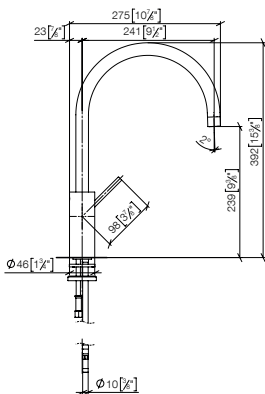

Recommended miscellaneous
Strainer waste with control handle

	10 712 970 FF	FF	Euro
Chrome	-00		193.30
Brushed Chrome	-93		251.30
Platinum	-08		309.20
Brushed Platinum	-06		309.20
Champagne (22kt Gold)	-47		425.30
Brushed Champagne (22kt Gold)	-46		425.30
Brushed Durabronz (23kt Gold)	-28		405.90
Brushed Bronze	-42		309.30
Dark Chrome	-19		289.90
Brushed Dark Platinum	-99		289.80
Matte Black	-33		261.10

Recommended miscellaneous
Dispenser without rosette

	82 424 970 FF	FF	Euro
Chrome	-00		274.20
Brushed Chrome	-93		356.50
Platinum	-08		438.70
Brushed Platinum	-06		438.70
Champagne (22kt Gold)	-47		603.20
Brushed Champagne (22kt Gold)	-46		603.20
Brushed Durabronz (23kt Gold)	-28		575.80
Brushed Bronze	-42		438.80
Dark Chrome	-19		411.40
Brushed Dark Platinum	-99		493.50
Matte Black	-33		370.10