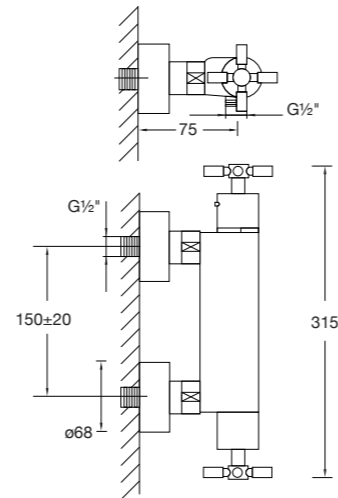

AUFPUTZTHERMOSTAT ½"

mit Temperatur- und Mengenregulierung, eigensicher gegen Rückfließen

EXPOSED THERMOSTATIC MIXER ½"

with temperature and volume control, intrinsically safe against backflow

THERMOSTAT ½" MURAL

poignées pour réglage de température et débit, sécurité contre le reflux

ARMATURA TERMOSTATYCZNA NATYNKOWA ½"

z regulacją temperatury i ciśnienia wody, zabezpieczenie przepływów zwrotnych

16,2 l/min
3 bar

250 3200

für Dusche
for shower
pour la douche
do prysznic

Preis | Price | Prix | Cena

Chrome	250 3200	525,00 Euro