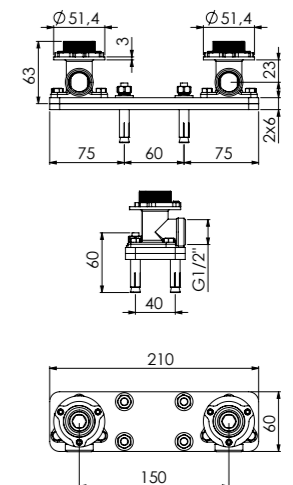

Preis | Price | Prix | Cena

010 1160 220,00 Euro