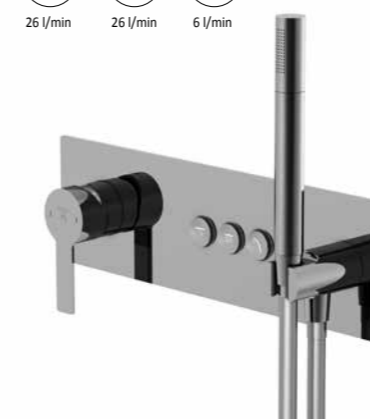

BATERIA PODTYNKOWA Z MIESZACZEM ¾"

z komfortową obsługą pushtronic, ze styropianową skrzynką montażową, ze zintegrowanym przyłączem węża i uchwytem słuchawki jak również słuchawką metalową i wężem, 4 przyciski z różnymi symbolami w dostarczonym zestawie, z termostatem, możliwość sterowania kilkoma odbiornikami wody jednocześnie