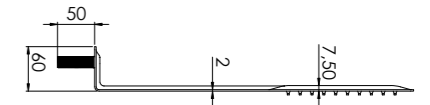

Preis | Price | Prix | Cena

Polished Stainless Steel 390 1620 395,00 Euro