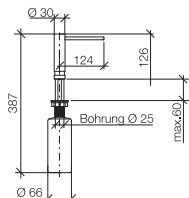

Miscellaneous

CL.1

82 424 970

Dispenser without rosette

- 124mm projection
- 500 ml bottle
- can be filled from the top
- rotating pump head
- width 30mm

Goes with ELIO, ENO, META SQUARE, SYNC, TARA ULTRA and MEM

Custom-made options

- Finish variants

Standard article	82 424 970 FF	FF	Euro
Chrome		-00	266.20
Brushed Chrome		-93	346.10
Platinum		-08	425.90
Brushed Platinum		-06	425.90
Champagne (22kt Gold)		-47	532.40
Brushed Champagne (22kt Gold)		-46	532.40
Durabronz (23kt Gold)		-09	532.40
Brushed Durabronz (23kt Gold)		-28	532.40
Dark Chrome		-19	399.40
Brushed Dark Platinum		-99	479.10
Matte Black		-33	359.30

CYO

IMO

LISSÉ

LULU

MADISON

MEM

META

TARA

VAIA

Shower

ACC

Concealed articles

Miscellaneous

Kitchen

82 439 970

Dispenser with rosette

- 124mm projection
- 500 ml bottle
- can be filled from the top
- rotating pump head

Goes with LOT

Custom-made options

- Finish variants

Standard article	82 439 970 FF	FF	Euro
Chrome		-00	331.70
Brushed Chrome		-93	431.30
Platinum		-08	520.30
Brushed Platinum		-06	520.30
Champagne (22kt Gold)		-47	663.40
Brushed Champagne (22kt Gold)		-46	663.40
Durabronz (23kt Gold)		-09	663.40
Brushed Durabronz (23kt Gold)		-28	663.40
Dark Chrome		-19	497.60
Brushed Dark Platinum		-99	597.20