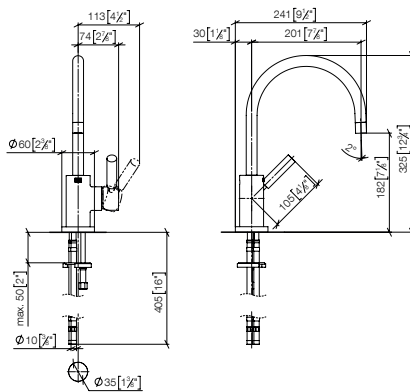

Recommended miscellaneous
Strainer waste with control handle

	10 710 970 FF	FF	Euro
Chrome	-00		187.70
Brushed Chrome	-93		244.00
Platinum	-08		300.20
Brushed Platinum	-06		300.20
Champagne (22kt Gold)	-47		375.40
Brushed Champagne (22kt Gold)	-46		375.40
Durabrass (23kt Gold)	-09		375.40
Brushed Durabrass (23kt Gold)	-28		375.40
Dark Chrome	-19		281.50
Brushed Dark Platinum	-99		281.40
Matte Black	-33		253.50

Recommended miscellaneous
Dispenser with rosette

	82 444 970 FF	FF	Euro
Chrome	-00		290.00
Brushed Chrome	-93		377.00
Platinum	-08		464.00
Brushed Platinum	-06		464.00
Champagne (22kt Gold)	-47		580.00
Brushed Champagne (22kt Gold)	-46		580.00
Durabrass (23kt Gold)	-09		580.00
Brushed Durabrass (23kt Gold)	-28		580.00
Dark Chrome	-19		435.00
Brushed Dark Platinum	-99		435.00
Matte Black	-33		391.50

CL.1

CYO

IMO

LISSÉ

LULU

MADISON

MEM

META

TARA

VAIA

Shower

ACC

Concealed articles

Miscellaneous

Kitchen