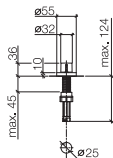

Custom-made options

- Finish variants

Standard article	10 710 970 FF	FF	Euro
Chrome		-00	187.70
Brushed Chrome		-93	244.00
Platinum		-08	300.20
Brushed Platinum		-06	300.20
Champagne (22kt Gold)		-47	375.40
Brushed Champagne (22kt Gold)		-46	375.40
Durabrass (23kt Gold)		-09	375.40
Brushed Durabrass (23kt Gold)		-28	375.40
Dark Chrome		-19	281.50
Brushed Dark Platinum		-99	281.40
Matte Black		-33	253.50

10 711 970