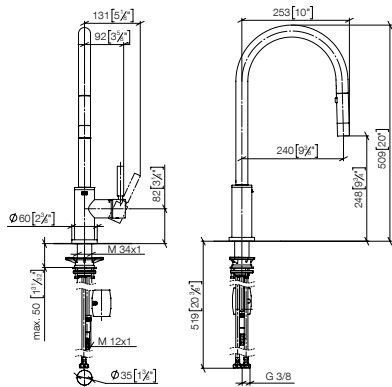

33 870 888

TARA Single-lever mixer Pull-down with spray function

- 240mm projection
- pivotable spout 360°
- Swivel option available with swivel limit set 12 823 970
- laminar and spray flow
- 1800 mm metal shower hose
- sprayface with anti-scaling system
- max. flow 10.4 l/min at 3 bar flow pressure
- lead-free
- This product can help a building to meet requirements of Green Building Rating Systems, e.g. LEED®, BREEAM®, DGNB

Intrinsic protection against back flow.

Custom-made options

- Finish variants
- Red/blue marking

Standard article	33 870 888 FF	FF	Euro
Chrome	-00		980.00
Brushed Chrome	-93		1,274.00
Platinum	-08		1,568.00
Brushed Platinum	-06		1,568.00
Champagne (22kt Gold)	-47		1,960.00
Brushed Champagne (22kt Gold)	-46		1,960.00
Durabrass (23kt Gold)	-09		1,960.00
Brushed Durabrass (23kt Gold)	-28		1,960.00
Dark Chrome	-19		1,470.00
Brushed Dark Platinum	-99		1,470.00
Matte Black	-33		1,323.00

Recommended miscellaneous
Strainer waste with control handle

	10 710 970 FF	FF	Euro
Chrome	-00		187.70
Brushed Chrome	-93		244.00
Platinum	-08		300.20
Brushed Platinum	-06		300.20
Champagne (22kt Gold)	-47		375.40
Brushed Champagne (22kt Gold)	-46		375.40
Durabrass (23kt Gold)	-09		375.40
Brushed Durabrass (23kt Gold)	-28		375.40
Dark Chrome	-19		281.50
Brushed Dark Platinum	-99		281.40
Matte Black	-33		253.50

Recommended miscellaneous
Dispenser with rosette

	82 444 970 FF	FF	Euro
Chrome	-00		290.00
Brushed Chrome	-93		377.00
Platinum	-08		464.00
Brushed Platinum	-06		464.00
Champagne (22kt Gold)	-47		580.00
Brushed Champagne (22kt Gold)	-46		580.00
Durabrass (23kt Gold)	-09		580.00
Brushed Durabrass (23kt Gold)	-28		580.00
Dark Chrome	-19		435.00
Brushed Dark Platinum	-99		435.00
Matte Black	-33		391.50

CL.1

CYO

IMO

LISSÉ

LULU

MADISON

MEM

META

TARA

VAIA

Shower

ACC

Concealed articles

Miscellaneous

Kitchen