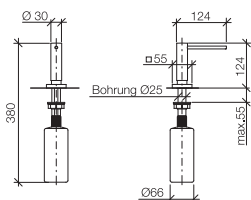

- 124mm projection
- 500 ml bottle
- can be filled from the top
- rotating pump head

Goes with LOT

Custom-made options

- Finish variants

Standard article	82 439 970 FF	FF	Euro
Chrome		-00	331.70
Brushed Chrome		-93	431.30
Platinum		-08	520.30
Brushed Platinum		-06	520.30
Champagne (22kt Gold)		-47	663.40
Brushed Champagne (22kt Gold)		-46	663.40
Durabronz (23kt Gold)		-09	663.40
Brushed Durabronz (23kt Gold)		-28	663.40
Dark Chrome		-19	497.60
Brushed Dark Platinum		-99	597.20