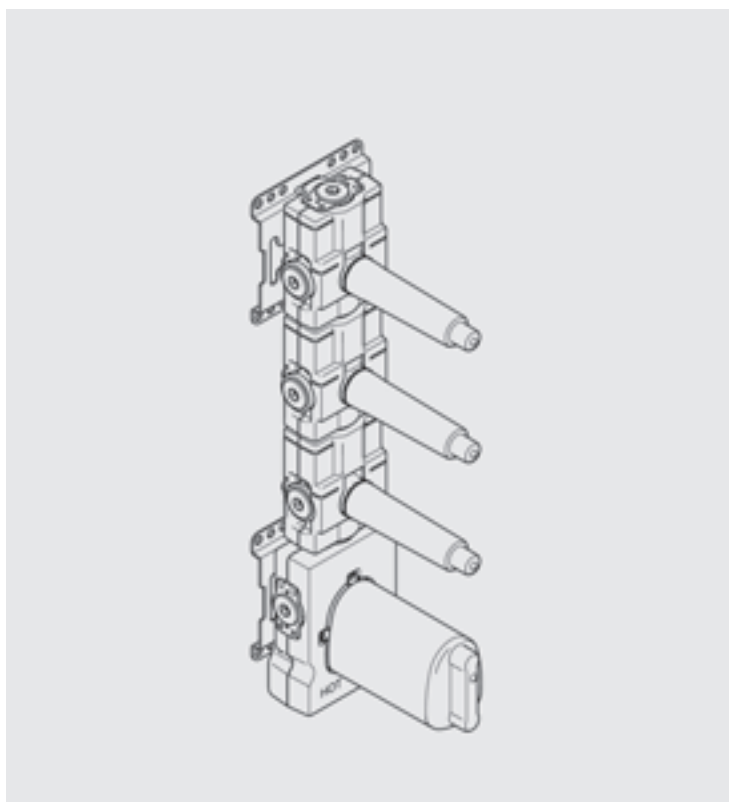

Concealed articles

Miscellaneous
from page 560

CL.1

CYO

IMO

LISSÉ

LULU

MADISON

MEM

META

TARA

VAIA

Shower

ACC

Concealed
articles

Misc.

Kitchen