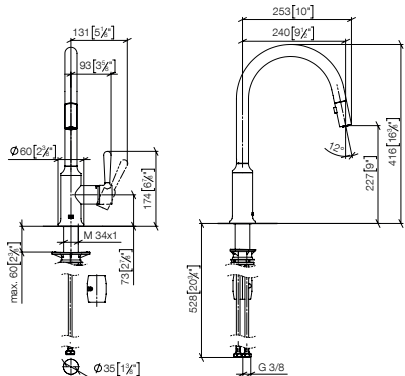

33 870 809
NEW

VAIA Single-lever mixer Pull-down with spray function

- 240mm projection
- pivotable spout 360°
- Swivel option available with swivel limit set 12 823 970
- air-enriched flow and spray flow
- 1800 mm metal shower hose
- sprayface with anti-scaling system
- max. flow 7 l/min at 3 bar flow pressure
- lead-free
- This product can help a building to meet requirements of Green Building Rating Systems, e.g. LEED®, BREEAM®, DGNB

Intrinsic protection against back flow.

Custom-made options

- Finish variants
- Red/blue marking
- without logo