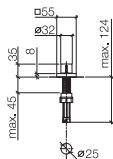

Custom-made options

- Finish variants

Standard article	10 711 970 FF	FF	Euro
Chrome		-00	187.70
Brushed Chrome		-93	244.00
Platinum		-08	300.20
Brushed Platinum		-06	300.20
Champagne (22kt Gold)		-47	375.40
Brushed Champagne (22kt Gold)		-46	375.40
Durabrass (23kt Gold)		-09	375.40
Brushed Durabrass (23kt Gold)		-28	375.40
Dark Chrome		-19	281.50
Brushed Dark Platinum		-99	281.40
Matte Black		-33	253.50