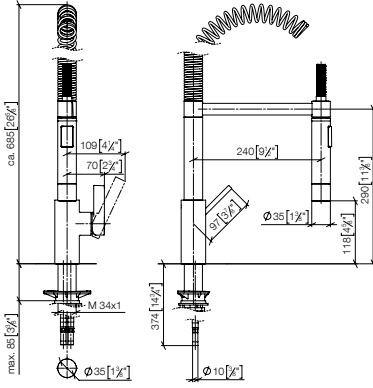

33 860 875

TARA ULTRA

Profi single-lever mixer

- 240mm projection
- pivotable 360°
- air-enriched flow and spray flow
- sprayface with anti-scaling system
- max. flow 8 l/min at 3 bar flow pressure
- lead-free
- This product can help a building to meet requirements of Green Building Rating Systems, e.g. LEED®, BREEAM®, DGNB

Intrinsic protection against back flow.

Standard article	33 860 875 FF	FF	Euro
Chrome		-00	1,473.80
Brushed Chrome		-93	1,916.00
Platinum		-08	2,358.00
Brushed Platinum		-06	2,358.00
Dark Chrome		-19	2,210.30
Brushed Dark Platinum		-99	2,210.30

Recommended miscellaneous
Strainer waste with control handle

	10 712 970 FF	FF	Euro
Chrome		-00	187.70
Brushed Chrome		-93	244.00
Platinum		-08	300.20
Brushed Platinum		-06	300.20
Dark Chrome		-19	281.50
Brushed Dark Platinum		-99	281.40

Recommended miscellaneous
Dispenser without rosette

	82 424 970 FF	FF	Euro
Chrome		-00	266.20
Brushed Chrome		-93	346.10
Platinum		-08	425.90
Brushed Platinum		-06	425.90
Dark Chrome		-19	399.40
Brushed Dark Platinum		-99	479.10

CL.1

CYO

IMO

LISSÉ

LULU

MADISON

MEM

META

TARA

VAIA

Shower

ACC

Concealed articles

Miscellaneous

Kitchen