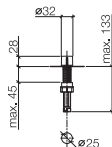

Miscellaneous

CL.1

10 712 970

Strainer waste with control handle

- control for single basin
- including adapter for Bowden cable

Goes with ELIO, ENO, META SQUARE, SYNC, TARA ULTRA and MEM

Custom-made options

- Finish variants

Standard article	10 712 970 FF	FF	Euro
Chrome		-00	187.70
Brushed Chrome		-93	244.00
Platinum		-08	300.20
Brushed Platinum		-06	300.20
Champagne (22kt Gold)		-47	375.40
Brushed Champagne (22kt Gold)		-46	375.40
Durabross (23kt Gold)		-09	375.40
Brushed Durabross (23kt Gold)		-28	375.40
Dark Chrome		-19	281.50
Brushed Dark Platinum		-99	281.40
Matte Black		-33	253.50

CYO

IMO

LISSÉ

LULU

MADISON

MEM

META

TARA

VAIA

Shower

ACC

Concealed articles

Miscellaneous

Kitchen

12 820 970

Swivel limitation set

- optional limiting, pivoting 30°
- optional limiting pivoting at 30°, the zero position is at 45° for corner installations
- optional limiting, pivoting 60°
- optional limiting, pivoting 110°

Goes with 33800861, 33805861, 33815861, 33826861, 32815861, 32815875, 32816888, 33805682, 33800682, 33815682, 32815682

Standard article	12 820 970 FF	FF	Euro
Concealed rough parts		90	76.00

12 821 970

Swivel limitation set

- optional limiting, pivoting 30°
- optional limiting, pivoting 60°
- optional limiting, pivoting 110°

Goes with 33875895, 33870895, 33865895

Standard article	12 821 970 FF	FF	Euro
Concealed rough parts		90	62.40

12 823 970

Swivel limitation set

- optional limiting, pivoting 60°
- optional limiting, pivoting 110°

Goes with 33870875, 33870888, 33870861

Standard article	12 823 970 FF	FF	Euro
Concealed rough parts		90	72.90