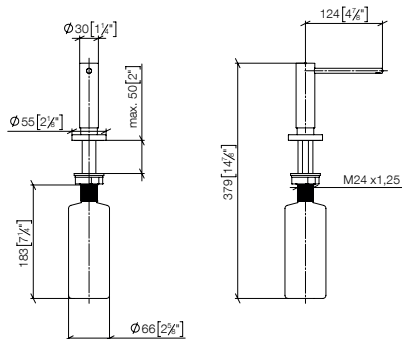

82 444 970

Dispenser with rosette

- 124mm projection
- 500 ml bottle
- can be filled from the top
- rotating pump head

Goes with ELIO, MEM, META SQUARE, TARA and TARA ULTRA

Custom-made options

- Finish variants