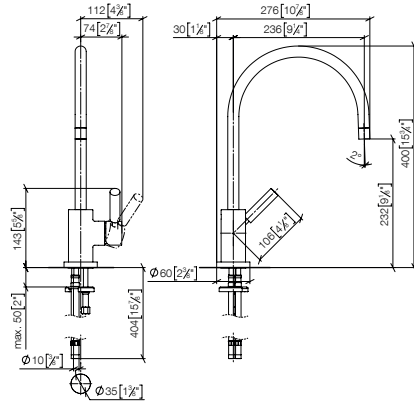

33 815 888

TARA Single-lever mixer

- 236mm projection
- pivotable spout 360°
- air-enriched flow
- max. flow 7 l/min at 3 bar flow pressure
- lead-free
- WRAS 1705020
- This product can help a building to meet requirements of Green Building Rating Systems, e.g. LEED®, BREEAM®, DGNB

Custom-made options

- Finish variants
- Red/blue marking

Standard article	33 815 888 FF	FF	Euro
Chrome	-00		842.80
Brushed Chrome	-93		1,095.70
Platinum	-08		1,348.50
Brushed Platinum	-06		1,348.50
Champagne (22kt Gold)	-47		1,685.70
Brushed Champagne (22kt Gold)	-46		1,685.70
Durabrand (23kt Gold)	-09		1,685.70
Brushed Durabrand (23kt Gold)	-28		1,685.70
Dark Chrome	-19		1,264.30
Brushed Dark Platinum	-99		1,264.40
Matte Black	-33		1,137.80

Recommended miscellaneous
Strainer waste with control handle

	10 710 970 FF	FF	Euro
Chrome	-00		187.70
Brushed Chrome	-93		244.00
Platinum	-08		300.20
Brushed Platinum	-06		300.20
Champagne (22kt Gold)	-47		375.40
Brushed Champagne (22kt Gold)	-46		375.40
Durabrand (23kt Gold)	-09		375.40
Brushed Durabrand (23kt Gold)	-28		375.40
Dark Chrome	-19		281.50
Brushed Dark Platinum	-99		281.40
Matte Black	-33		253.50

Recommended miscellaneous
Dispenser with rosette

	82 444 970 FF	FF	Euro
Chrome	-00		290.00
Brushed Chrome	-93		377.00
Platinum	-08		464.00
Brushed Platinum	-06		464.00
Champagne (22kt Gold)	-47		580.00
Brushed Champagne (22kt Gold)	-46		580.00
Durabrand (23kt Gold)	-09		580.00
Brushed Durabrand (23kt Gold)	-28		580.00
Dark Chrome	-19		435.00
Brushed Dark Platinum	-99		435.00
Matte Black	-33		391.50

22 815 892

TARA Single-hole mixer

- 235mm projection
- pivotable spout 360°
- air-enriched flow
- max. flow 7 l/min at 3 bar flow pressure
- lead-free
- This product can help a building to meet requirements of Green Building Rating Systems, e.g. LEED®, BREEAM®, DGNB

Custom-made options

- Finish variants
- Red/blue marking

Standard article	22 815 892 FF	FF	Euro
Chrome	-00		591.90
Brushed Chrome	-93		769.50
Platinum	-08		947.10
Brushed Platinum	-06		947.10
Champagne (22kt Gold)	-47		1,183.80
Brushed Champagne (22kt Gold)	-46		1,183.80
Durabrand (23kt Gold)	-09		1,183.80
Brushed Durabrand (23kt Gold)	-28		1,183.80
Dark Chrome	-19		887.90
Brushed Dark Platinum	-99		887.90
Matte Black	-33		799.10