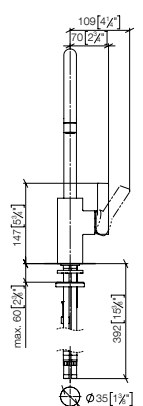

Recommended miscellaneous
Strainer waste with control handle

	10 712 970 FF	FF	Euro
Chrome	-00		187.70
Brushed Chrome	-93		244.00
Platinum	-08		300.20
Brushed Platinum	-06		300.20
Champagne (22kt Gold)	-47		375.40
Brushed Champagne (22kt Gold)	-46		375.40
Durabrand (23kt Gold)	-09		375.40
Brushed Durabrand (23kt Gold)	-28		375.40
Dark Chrome	-19		281.50
Brushed Dark Platinum	-99		281.40
Matte Black	-33		253.50

Recommended miscellaneous
Dispenser without rosette

	82 424 970 FF	FF	Euro
Chrome	-00		266.20
Brushed Chrome	-93		346.10
Platinum	-08		425.90
Brushed Platinum	-06		425.90
Champagne (22kt Gold)	-47		532.40
Brushed Champagne (22kt Gold)	-46		532.40
Durabrand (23kt Gold)	-09		532.40
Brushed Durabrand (23kt Gold)	-28		532.40
Dark Chrome	-19		399.40
Brushed Dark Platinum	-99		479.10
Matte Black	-33		359.30

ELIO-ENO

LOT

MEM

META SQUARE

SYNC

TARA

TARA ULTRA

VAIA

Pull-Out / Pull-Down

Profi Fitting

BAR TAP

Pot Filler / Pivot

Rinsing Spray

Accessory