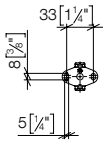

83 251 892

Hooks

- width 70mm
- 64mm projection

Fits TARA

1. **Custom-made options**
2. Finish variants

Standard article	83 251 892 FF	FF	Euro
Chrome		-00	92.90
Brushed Chrome		-93	120.80
Platinum		-08	148.70
Brushed Platinum		-06	148.70
Champagne (22kt Gold)		-47	185.80
Brushed Champagne (22kt Gold)		-46	185.80
Durabrass (23kt Gold)		-09	185.80
Brushed Durabrass (23kt Gold)		-28	185.80
Dark Chrome		-19	139.40
Brushed Dark Platinum		-99	167.30
Matte Black		-33	125.50

83 251 979

Hooks

- 50mm projection

Fits ELIO, ENO, MEM, META SQUARE, SYNC, TARA and TARA ULTRA

1. **Custom-made options**
2. Finish variants

Standard article	83 251 979 FF	FF	Euro
Chrome		-00	71.30
Brushed Chrome		-93	92.70
Brushed Platinum		-06	114.20
Champagne (22kt Gold)		-47	142.60
Brushed Champagne (22kt Gold)		-46	142.60
Brushed Durabrass (23kt Gold)		-28	142.60
Dark Chrome		-19	107.00
Brushed Dark Platinum		-99	128.20
Matte Black		-33	96.30

ELIO-ENO

LOT

MEM

META SQUARE

SYNC

TARA

TARA ULTRA

VAIA

Pull-Out / Pull-Down

Profi Fitting

BAR TAP

Pot Filler / Pivot

Rinsing Spray

Accessory