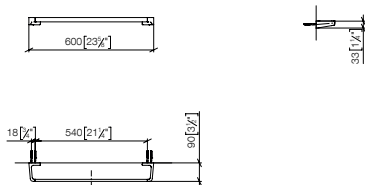

83 060 976

NEW

Towel bar

- gauge 558 mm
- width 600mm
- Height: 35 mm
- 89mm projection

Fits ELIO, ENO, LOT, MEM and TARA ULTRA

Standard article	83 060 976 FF	FF	Euro
Chrome		-00	251.60
Brushed Chrome		-93	327.10
Brushed Platinum		-06	402.60
Dark Chrome		-19	377.40
Brushed Dark Platinum		-99	452.90
Matte Black		-33	339.70