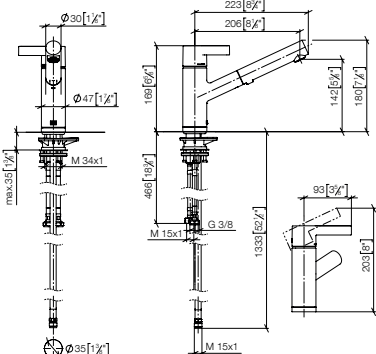

33 871 760 NEW

ENO Single-lever mixer Pull-out with spray function

- 206mm projection
- pivoting spout 130°
- air-enriched flow and spray flow
- fabric braided hose 1500 mm
- max. flow 8.3 l/min at 3 bar flow pressure
- lead-free
- This product can help a building meet the requirements of Green Building Rating Systems, e.g. LEED®, BREEAM®, DGNB

Intrinsic protection against back flow.

Standard article	33 871 760 FF	FF	Euro
Chrome		-00	685.70
Brushed Chrome		-93	891.40
Platinum		-08	1,097.10
Brushed Platinum		-06	1,097.10
Champagne (22kt Gold)		-47	1,371.40
Brushed Champagne (22kt Gold)		-46	1,371.40
Brushed Durabronz (23kt Gold)		-28	1,371.40
Dark Chrome		-19	1,028.60
Brushed Dark Platinum		-99	1,028.60

Recommended miscellaneous
Strainer waste with control handle

	10 712 970 FF	FF	Euro
Chrome		-00	187.70
Brushed Chrome		-93	244.00
Platinum		-08	300.20
Brushed Platinum		-06	300.20
Champagne (22kt Gold)		-47	375.40
Brushed Champagne (22kt Gold)		-46	375.40
Brushed Durabronz (23kt Gold)		-28	375.40
Dark Chrome		-19	281.50
Brushed Dark Platinum		-99	281.40

Recommended miscellaneous
Dispenser without rosette

	82 424 970 FF	FF	Euro
Chrome		-00	266.20
Brushed Chrome		-93	346.10
Platinum		-08	425.90
Brushed Platinum		-06	425.90
Champagne (22kt Gold)		-47	532.40
Brushed Champagne (22kt Gold)		-46	532.40
Brushed Durabronz (23kt Gold)		-28	532.40
Dark Chrome		-19	399.40
Brushed Dark Platinum		-99	479.10

33 876 760 NEW

ENO Single-lever mixer Pull-out with spray function

- 206mm projection
- pivoting spout 130°
- air-enriched flow and spray flow
- 1600mm metal shower hose
- max. flow 9.6 l/min at 3 bar flow pressure
- lead-free
- This product can help a building meet the requirements of Green Building Rating Systems, e.g. LEED®, BREEAM®, DGNB

Intrinsic protection against back flow.

Standard article	33 876 760 FF	FF	Euro
Chrome		-00	756.50
Brushed Chrome		-93	983.50
Platinum		-08	1,210.40
Brushed Platinum		-06	1,210.40
Champagne (22kt Gold)		-47	1,513.00
Brushed Champagne (22kt Gold)		-46	1,513.00
Brushed Durabronz (23kt Gold)		-28	1,513.00
Dark Chrome		-19	1,134.80
Brushed Dark Platinum		-99	1,134.80