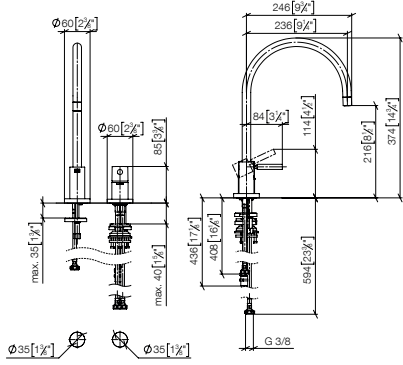

32 816 888
NEW

TARA Two-hole mixer with individual rosettes

- 236mm projection
- pivotable spout 360°
- Optional swivel limiter available with swivel limiter set 12 820 970 90
- air-enriched flow
- max. flow 8.3 l/min at 3 bar flow pressure
- lead-free
- This product can help a building meet the requirements of Green Building Rating Systems, e.g. LEED®, BREEAM®, DGNB

Operating unit can be positioned freely.

Standard article	32 816 888 FF	FF	Euro
Chrome		-00	1,042.20
Brushed Chrome		-93	1,354.90
Platinum		-08	1,667.50
Brushed Platinum		-06	1,667.50
Champagne (22kt Gold)		-47	2,084.40
Brushed Champagne (22kt Gold)		-46	2,084.40
Durabrass (23kt Gold)		-09	2,084.40
Brushed Durabrass (23kt Gold)		-28	2,084.40
Dark Chrome		-19	1,563.30
Brushed Dark Platinum		-99	1,563.30
Matte Black		-33	1,407.00