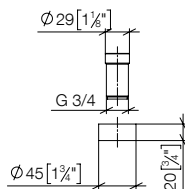

Accessory

12 720 970

Extension set
• for clamping depths > 45 mm to max. 85 mm

For combination with rinsing spray set 27731970, 27721970, 27723970, 27722970, 27731809, 27718809 only.

Standard article	12 720 970 FF	FF	Euro
		90	53.60

ELIO-ENO

LOT

MEM

META SQUARE

SYNC

TARA

TARA ULTRA

VAIA

Pull-Out / Pull-Down

Profi Fitting

BAR TAP

Pot Filler / Pivot

Rinsing Spray

Accessory

12 780 970

Extension set
• for clamping depths > 45 mm to max. 85 mm

For combination with Profi spray set 27799970, 27789970, 27785970, 27784970 only.

Standard article	12 780 970 FF	FF	Euro
		90	53.60

12 802 970

Extension set
• for clamping depths > 45 mm to max. 85 mm

For combination with two-hole mixer 32815680, 32800680, 32843680, 32805680, 32800790.

Standard article	12 802 970 FF	FF	Euro
		90	63.20