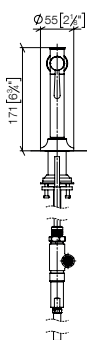

27 731 809
NEW

VAIA Rinsing spray set

- with round rosette
- spray flow
- automatic spout/shower diverter
- fabric braided hose 1500 mm
- sprayface with anti-scaling system
- lead-free

Can only be combined with 33810809, 33826809, 19815809, 19825809.

Intrinsic protection against back flow.

Custom-made options

- Finish variants
- without logo

Standard article	27 731 809 FF	FF	Euro
Chrome		-00	637.00
Brushed Chrome		-93	828.10
Platinum		-08	1,019.20
Brushed Platinum		-06	1,019.20
Champagne (22kt Gold)		-47	1,274.00
Brushed Champagne (22kt Gold)		-46	1,274.00
Durabrass (23kt Gold)		-09	1,274.00
Brushed Durabrass (23kt Gold)		-28	1,274.00
Dark Chrome		-19	955.50
Brushed Dark Platinum		-99	955.50
Matte Black		-33	860.00

27 718 809

VAIA Rinsing spray set

- with round rosette
- spray flow
- automatic spout/shower diverter
- fabric braided hose 1500 mm
- sprayface with anti-scaling system
- lead-free
- This product can help a building meet the requirements of Green Building Rating Systems, e.g. LEED®, BREEAM®, DGNB

Can only be combined with 33810809, 33826809, 19815809, 19825809.

Intrinsic protection against back flow.

Residual water may emerge from the spray after closing.

Custom-made options

- Finish variants

Standard article	27 718 809 FF	FF	Euro
Chrome		-00	669.50
Brushed Chrome		-93	870.40
Platinum		-08	1,071.20
Brushed Platinum		-06	1,071.20
Champagne (22kt Gold)		-47	1,339.10
Brushed Champagne (22kt Gold)		-46	1,339.10
Durabrass (23kt Gold)		-09	1,339.10
Brushed Durabrass (23kt Gold)		-28	1,339.10
Dark Chrome		-19	1,004.30
Brushed Dark Platinum		-99	1,004.30
Matte Black		-33	903.80