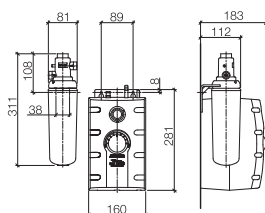

12 896 970

Replacement filter cartridge

- activated carbon filter (5.0 micron level)
- chemical and mechanical filtering
- reduces water hardness (ion exchanger)
- filters dirt, rust, chlorine and lead particles
- filter capacity approx. 450 litres
- for 12 892 970 90

The filter cartridge must be changed every six months. The installation instructions contain further information for guidance.

The products are not available in all markets, please contact your Dornbracht sales force.

Standard article	12 896 970 FF	FF	Euro
		90	129.70

12 892 970

Hot water tank incl. filter

- CEE 7/4 connector
- thermostat regulator (88°C - 98°C)
- capacity 2,5 litres
- power 1300 W
- voltage 220 - 240 volt
- activated carbon filter (5.0 micron level)
- chemical and mechanical filtering
- reduces water hardness (ion exchanger)
- filters dirt, rust, chlorine and lead particles
- filter capacity approx. 450 litres

For use with HOT & COLD WATER DISPENSER 17 861 625 / 17 861 680 / 17 861 790 / 17 861 875 / 17 861 888

The filter cartridge must be changed every six months. The installation instructions contain further information for guidance.

The products are not available in all markets, please contact your Dornbracht sales force.

NOTE: This item is conditioned separately.

Standard article	12 892 970 FF	FF	Euro
		90	1,135.10