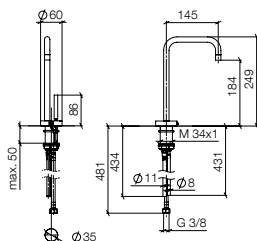

17 861 625

META SQUARE HOT & COLD WATER DISPENSER

- **145mm projection**
- rigid, thermally insulated spout
- laminar flow
- provides filtered, hot water up to 93°C
- provides filtered, cold water
- max. flow 2 l/min at 3 bar flow pressure
- ready-to-use control unit for wall mounting (137mm x 159mm x 60mm)
- electronic magnetic valve
- 100-230 V, 50-60 Hz, 18 W power supply unit, incl. country-specific adapter set
- lead-free
- This product can help a building meet the requirements of Green Building Rating Systems, e.g. LEED®, BREEAM®, DGNB