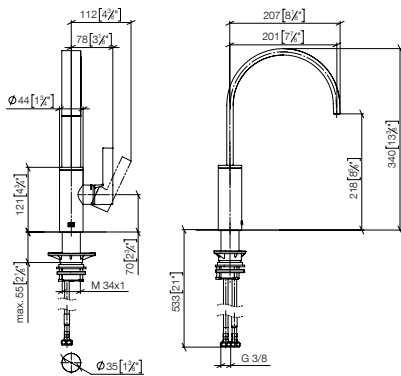

Custom-made options

- Finish variants
- Red/blue marking
- without logo

Standard article	33 800 682 FF	FF	Euro
Chrome	-00		996.90
Brushed Chrome	-93		1,296.00
Platinum	-08		1,595.10
Brushed Platinum	-06		1,595.10
Champagne (22kt Gold)	-47		1,993.90
Brushed Champagne (22kt Gold)	-46		1,993.90
Durabrass (23kt Gold)	-09		1,993.90
Brushed Durabrass (23kt Gold)	-28		1,993.90
Dark Chrome	-19		1,495.40
Brushed Dark Platinum	-99		1,495.40
Matte Black	-33		1,345.90

Recommended miscellaneous
Strainer waste with control handle

	10 712 970 FF	FF	Euro
Chrome	-00		187.70
Brushed Chrome	-93		244.00
Platinum	-08		300.20
Brushed Platinum	-06		300.20
Champagne (22kt Gold)	-47		375.40
Brushed Champagne (22kt Gold)	-46		375.40
Durabrass (23kt Gold)	-09		375.40
Brushed Durabrass (23kt Gold)	-28		375.40
Dark Chrome	-19		281.50
Brushed Dark Platinum	-99		281.40
Matte Black	-33		253.50

Recommended miscellaneous
Dispenser without rosette

	82 424 970 FF	FF	Euro
Chrome	-00		266.20
Brushed Chrome	-93		346.10
Platinum	-08		425.90
Brushed Platinum	-06		425.90
Champagne (22kt Gold)	-47		532.40
Brushed Champagne (22kt Gold)	-46		532.40
Durabrass (23kt Gold)	-09		532.40
Brushed Durabrass (23kt Gold)	-28		532.40
Dark Chrome	-19		399.40
Brushed Dark Platinum	-99		479.10
Matte Black	-33		359.30

Elio-ENO

LOT

MEM

META SQUARE

SYNC

TARA

TARA ULTRA

VAIA

Pull-Out / Pull-Down

Profi Fitting

BAR TAP

Pot Filler / Pivot

Rinsing Spray

Accessory