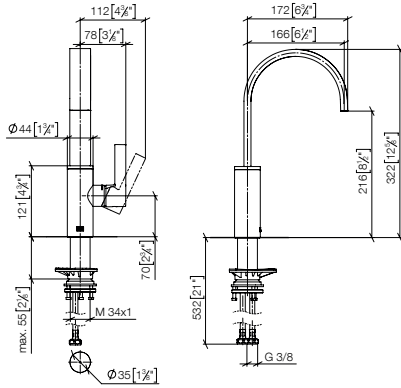

33 805 682

MEM BAR TAP Single-lever mixer

- 166mm projection
- pivotable spout 360°
- Optional swivel limiter available with swivel limiter set 12 820 970 90
- air-enriched flow
- max. flow 6.3 l/min at 3 bar flow pressure
- lead-free
- This product can help a building meet the requirements of Green Building Rating Systems, e.g. LEED®, BREEAM®, DGNB

Custom-made options

- Finish variants
- Red/blue marking
- without logo

Standard article	33 805 682 FF	FF	Euro
Chrome	-00		934.30
Brushed Chrome	-93		1,214.60
Platinum	-08		1,494.90
Brushed Platinum	-06		1,494.90
Champagne (22kt Gold)	-47		1,868.60
Brushed Champagne (22kt Gold)	-46		1,868.60
Durabrass (23kt Gold)	-09		1,868.60
Brushed Durabrass (23kt Gold)	-28		1,868.60
Dark Chrome	-19		1,401.50
Brushed Dark Platinum	-99		1,401.50
Matte Black	-33		1,261.30

Recommended miscellaneous
Strainer waste with control handle

	10 712 970 FF	FF	Euro
Chrome	-00		187.70
Brushed Chrome	-93		244.00
Platinum	-08		300.20
Brushed Platinum	-06		300.20
Champagne (22kt Gold)	-47		375.40
Brushed Champagne (22kt Gold)	-46		375.40
Durabrass (23kt Gold)	-09		375.40
Brushed Durabrass (23kt Gold)	-28		375.40
Dark Chrome	-19		281.50
Brushed Dark Platinum	-99		281.40
Matte Black	-33		253.50

Recommended miscellaneous
Dispenser without rosette

	82 424 970 FF	FF	Euro
Chrome	-00		266.20
Brushed Chrome	-93		346.10
Platinum	-08		425.90
Brushed Platinum	-06		425.90
Champagne (22kt Gold)	-47		532.40
Brushed Champagne (22kt Gold)	-46		532.40
Durabrass (23kt Gold)	-09		532.40
Brushed Durabrass (23kt Gold)	-28		532.40
Dark Chrome	-19		399.40
Brushed Dark Platinum	-99		479.10
Matte Black	-33		359.30

33 800 682

MEM Single-lever mixer

- 201mm projection
- pivotable spout 360°
- Optional swivel limiter available with swivel limiter set 12 820 970 90
- air-enriched flow
- max. flow 6.3 l/min at 3 bar flow pressure
- lead-free
- This product can help a building meet the requirements of Green Building Rating Systems, e.g. LEED®, BREEAM®, DGNB