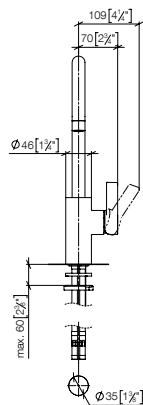

33 800 875

TARA ULTRA

Single-lever mixer

- 201mm projection
- pivotable spout 360°
- air-enriched flow
- max. flow 8 l/min at 3 bar flow pressure
- lead-free
- This product can help a building meet the requirements of Green Building Rating Systems, e.g. LEED®, BREEAM®, DGNB

Custom-made options

- Finish variants
- Red/blue marking
- without logo

Standard article	33 800 875 FF	FF	Euro
Chrome	-00		691.60
Brushed Chrome	-93		899.00
Platinum	-08		1,106.70
Brushed Platinum	-06		1,106.70
Champagne (22kt Gold)	-47		1,383.10
Brushed Champagne (22kt Gold)	-46		1,383.10
Durabrand (23kt Gold)	-09		1,383.10
Brushed Durabrand (23kt Gold)	-28		1,383.10
Dark Chrome	-19		1,037.30
Brushed Dark Platinum	-99		1,037.30
Matte Black	-33		933.60

Recommended miscellaneous
Strainer waste with control handle

	10 712 970 FF	FF	Euro
Chrome	-00		187.70
Brushed Chrome	-93		244.00
Platinum	-08		300.20
Brushed Platinum	-06		300.20
Champagne (22kt Gold)	-47		375.40
Brushed Champagne (22kt Gold)	-46		375.40
Durabrand (23kt Gold)	-09		375.40
Brushed Durabrand (23kt Gold)	-28		375.40
Dark Chrome	-19		281.50
Brushed Dark Platinum	-99		281.40
Matte Black	-33		253.50

Recommended miscellaneous
Dispenser without rosette

	82 424 970 FF	FF	Euro
Chrome	-00		266.20
Brushed Chrome	-93		346.10
Platinum	-08		425.90
Brushed Platinum	-06		425.90
Champagne (22kt Gold)	-47		532.40
Brushed Champagne (22kt Gold)	-46		532.40
Durabrand (23kt Gold)	-09		532.40
Brushed Durabrand (23kt Gold)	-28		532.40
Dark Chrome	-19		399.40
Brushed Dark Platinum	-99		479.10
Matte Black	-33		359.30

33 816 875

TARA ULTRA

Single-lever mixer

- 241mm projection
- pivotable spout 360°
- air-enriched flow
- max. flow 8 l/min at 3 bar flow pressure
- lead-free
- This product can help a building meet the requirements of Green Building Rating Systems, e.g. LEED®, BREEAM®, DGNB

Custom-made options

- Finish variants
- Red/blue marking
- without logo

Standard article	33 816 875 FF	FF	Euro
Chrome	-00		709.70
Brushed Chrome	-93		922.60
Platinum	-08		1,135.50
Brushed Platinum	-06		1,135.50
Champagne (22kt Gold)	-47		1,419.40
Brushed Champagne (22kt Gold)	-46		1,419.40
Durabrand (23kt Gold)	-09		1,419.40
Brushed Durabrand (23kt Gold)	-28		1,419.40
Dark Chrome	-19		1,064.60
Brushed Dark Platinum	-99		1,064.60
Matte Black	-33		958.30