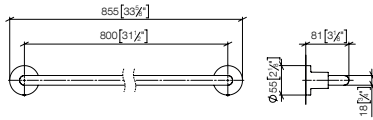

Accessory

83 080 892

TARA Towel bar
• gauge 800 mm
• width 855mm
• 81mm projection

Fits TARA
Custom-made options
• Finish variants