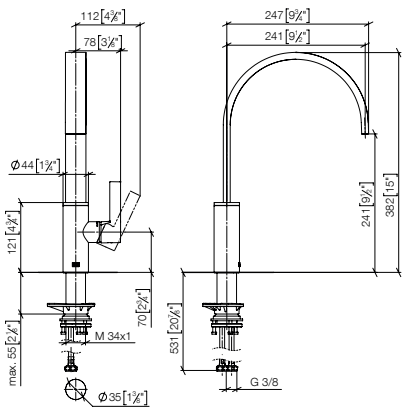

33 815 682

MEM Single-lever mixer

- 241mm projection
- pivotable spout 360°
- Optional swivel limiter available with swivel limiter set 12 820 970 90
- air-enriched flow
- max. flow 6.3 l/min at 3 bar flow pressure
- lead-free
- This product can help a building meet the requirements of Green Building Rating Systems, e.g. LEED®, BREEAM®, DGNB

Custom-made options

- Finish variants
- Red/blue marking
- without logo

Standard article	33 815 682 FF	FF	Euro
Chrome	-00		1,018.10
Brushed Chrome	-93		1,323.50
Platinum	-08		1,628.90
Brushed Platinum	-06		1,628.90
Champagne (22kt Gold)	-47		2,036.10
Brushed Champagne (22kt Gold)	-46		2,036.10
Durabross (23kt Gold)	-09		2,036.10
Brushed Durabross (23kt Gold)	-28		2,036.10
Dark Chrome	-19		1,527.10
Brushed Dark Platinum	-99		1,527.10
Matte Black	-33		1,374.30

Recommended miscellaneous Strainer waste with control handle

	10 712 970 FF	FF	Euro
Chrome	-00		187.70
Brushed Chrome	-93		244.00
Platinum	-08		300.20
Brushed Platinum	-06		300.20
Champagne (22kt Gold)	-47		375.40
Brushed Champagne (22kt Gold)	-46		375.40
Durabross (23kt Gold)	-09		375.40
Brushed Durabross (23kt Gold)	-28		375.40
Dark Chrome	-19		281.50
Brushed Dark Platinum	-99		281.40
Matte Black	-33		253.50

Recommended miscellaneous Dispenser without rosette

	82 424 970 FF	FF	Euro
Chrome	-00		266.20
Brushed Chrome	-93		346.10
Platinum	-08		425.90
Brushed Platinum	-06		425.90
Champagne (22kt Gold)	-47		532.40
Brushed Champagne (22kt Gold)	-46		532.40
Durabross (23kt Gold)	-09		532.40
Brushed Durabross (23kt Gold)	-28		532.40
Dark Chrome	-19		399.40
Brushed Dark Platinum	-99		479.10
Matte Black	-33		359.30

32 815 682

MEM Two-hole mixer with individual rosettes

- 241mm projection
- pivotable spout 360°
- Optional swivel limiter available with swivel limiter set 12 820 970 90
- air-enriched flow
- max. flow 6.3 l/min at 3 bar flow pressure
- lead-free
- This product can help a building meet the requirements of Green Building Rating Systems, e.g. LEED®, BREEAM®, DGNB

Operating unit can be positioned freely.

Custom-made options

- Finish variants
- Red/blue marking

Standard article	32 815 682 FF	FF	Euro
Chrome	-00		1,312.80
Brushed Chrome	-93		1,706.70
Platinum	-08		2,100.60
Brushed Platinum	-06		2,100.60
Champagne (22kt Gold)	-47		2,625.70
Brushed Champagne (22kt Gold)	-46		2,625.70
Durabross (23kt Gold)	-09		2,625.70
Brushed Durabross (23kt Gold)	-28		2,625.70
Dark Chrome	-19		1,969.30
Brushed Dark Platinum	-99		1,969.30
Matte Black	-33		1,772.40