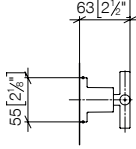

83 251 892

Hooks

- width 70mm
- 64mm projection

Fits TARA

1. **Custom-made options**
2. Finish variants

Standard article	83 251 892 FF	FF	Euro
Chrome		-00	92.90
Brushed Chrome		-93	120.80
Platinum		-08	148.70
Brushed Platinum		-06	148.70
Champagne (22kt Gold)		-47	185.80
Brushed Champagne (22kt Gold)		-46	185.80
Durabrass (23kt Gold)		-09	185.80
Brushed Durabrass (23kt Gold)		-28	185.80
Dark Chrome		-19	139.40
Brushed Dark Platinum		-99	167.30
Matte Black		-33	125.50

83 251 979

Hooks

- 50mm projection

Fits ELIO, ENO, MEM, META SQUARE, SYNC, TARA and TARA ULTRA

1. **Custom-made options**
2. Finish variants

Standard article	83 251 979 FF	FF	Euro
Chrome		-00	71.30
Brushed Chrome		-93	92.70
Brushed Platinum		-06	114.20
Champagne (22kt Gold)		-47	142.60
Brushed Champagne (22kt Gold)		-46	142.60
Brushed Durabrass (23kt Gold)		-28	142.60
Dark Chrome		-19	107.00
Brushed Dark Platinum		-99	128.20
Matte Black		-33	96.30

ELIO-ENO

LOT

MEM

META SQUARE

SYNC

TARA

TARA ULTRA

VAIA

Pull-Out / Pull-Down

Profi Fitting

BAR TAP

Pot Filler / Pivot

Rinsing Spray

Accessory