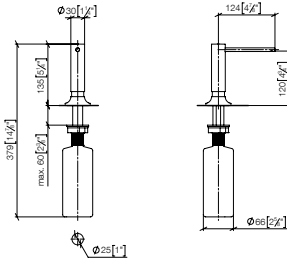

- 140mm projection
- 500 ml bottle
- can be filled from the top
- rotating pump head

Fits VAIA

Custom-made options

- Finish variants

Standard article	82 434 809 FF	FF	Euro
Chrome		-00	299.50
Brushed Chrome		-93	389.30
Platinum		-08	479.20
Brushed Platinum		-06	479.20
Champagne (22kt Gold)		-47	598.90
Brushed Champagne (22kt Gold)		-46	598.90
Durabrass (23kt Gold)		-09	598.90
Brushed Durabrass (23kt Gold)		-28	598.90
Dark Chrome		-19	449.20
Brushed Dark Platinum		-99	449.20
Matte Black		-33	404.30