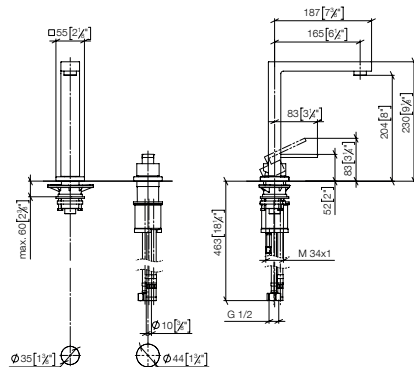

Operating unit can be positioned freely.

Custom-made options

- Finish variants
- Red/blue marking

	10 711 970 FF	FF	Euro
Chrome		-00	187.70
Platinum		-08	300.20
Brushed Platinum		-06	300.20
Champagne (22kt Gold)		-47	375.40
Brushed Champagne (22kt Gold)		-46	375.40
Brushed Durabronz (23kt Gold)		-28	375.40
Dark Chrome		-19	281.50
Brushed Dark Platinum		-99	281.40

	82 439 970 FF	FF	Euro
Chrome		-00	331.70
Platinum		-08	520.30
Brushed Platinum		-06	520.30
Champagne (22kt Gold)		-47	663.40
Brushed Champagne (22kt Gold)		-46	663.40
Brushed Durabronz (23kt Gold)		-28	663.40
Dark Chrome		-19	497.60
Brushed Dark Platinum		-99	597.20

ELIO - ENO

LOT

MEM

META SQUARE

SYNC

TARA

TARA ULTRA

VAIA

Pull-Out / Pull-Down

Profi Fitting

BAR TAP

Pot Filler / Pivot

Rinsing Spray

Accessory