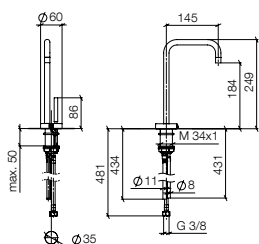

Required miscellaneous
Hot water tank incl. filter

12 892 970 FF FF Euro

90 1,135.10

ELIO-ENO

LOT

MEM

META SQUARE

SYNC

TARA

TARA

VAIA

Pull-Out / Pull-Down

Profi Fitting

BAR TAP

Pot Filler / Pivot

Rinsing Spray

Accessory