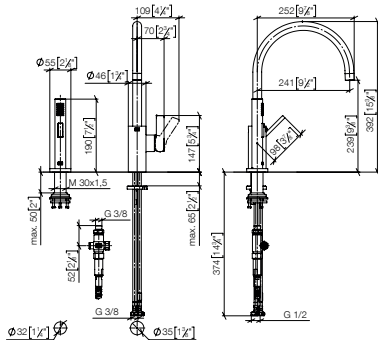

TARA ULTRA

Sieger Design

33 836 875 + 27 731 970
NEW

TARA ULTRA Single-lever mixer with rinsing spray set

- 241mm projection
- pivotable spout 360°
- air-enriched flow and spray flow
- fabric braided hose 1500 mm
- automatic spout/shower diverter
- sprayface with anti-scaling system
- max. flow 8 l/min at 3 bar flow pressure
- lead-free
- This product can help a building meet the requirements of Green Building Rating Systems, e.g. LEED®, BREEAM®, DGNB

Intrinsic protection against back flow.