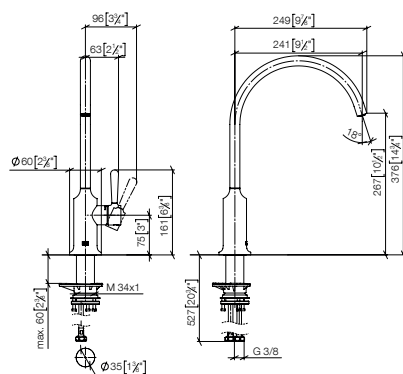

Custom-made options

- Finish variants
- Red/blue marking
- without logo

Standard article	33 816 809 FF	FF	Euro
Chrome		-00	877.10
Brushed Chrome		-93	1,140.30
Platinum		-08	1,403.30
Brushed Platinum		-06	1,403.30
Champagne (22kt Gold)		-47	1,754.20
Brushed Champagne (22kt Gold)		-46	1,754.20
Durabross (23kt Gold)		-09	1,754.20
Brushed Durabross (23kt Gold)		-28	1,754.20
Dark Chrome		-19	1,315.70
Brushed Dark Platinum		-99	1,315.70
Matte Black		-33	1,184.10

Recommended miscellaneous
Dispenser with rosette

	82 434 809 FF	FF	Euro
Chrome		-00	299.50
Brushed Chrome		-93	389.30
Platinum		-08	479.20
Brushed Platinum		-06	479.20
Champagne (22kt Gold)		-47	598.90
Brushed Champagne (22kt Gold)		-46	598.90
Durabross (23kt Gold)		-09	598.90
Brushed Durabross (23kt Gold)		-28	598.90
Dark Chrome		-19	449.20
Brushed Dark Platinum		-99	449.20
Matte Black		-33	404.30

Elio-ENO

LOT

MEM

META SQUARE

SYNC

TARA

TARA ULTRA

VAIA

Pull-Out / Pull-Down

Profi Fitting

BAR TAP

Pot Filler / Pivot

Rinsing Spray

Accessory