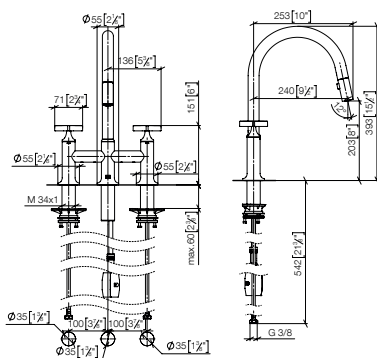

12 823 970 FF	FF	Euro
	90	72.90

Standard article	82 434 809 FF	FF	Euro
Chrome		-00	299.50
Brushed Chrome		-93	389.30
Platinum		-08	479.20
Brushed Platinum		-06	479.20
Champagne (22kt Gold)		-47	598.90
Brushed Champagne (22kt Gold)		-46	598.90
Durabrass (23kt Gold)		-09	598.90
Brushed Durabrass (23kt Gold)		-28	598.90
Dark Chrome		-19	449.20
Brushed Dark Platinum		-99	449.20
Matte Black		-33	404.30

Elio-ENO

LOT

MEM

META SQUARE

SYNC

TARA

TARA ULTRA

VAIA

Pull-Out / Pull-Down

Profi Fitting

BAR TAP

Pot Filler / Pivot

Rinsing Spray

Accessory