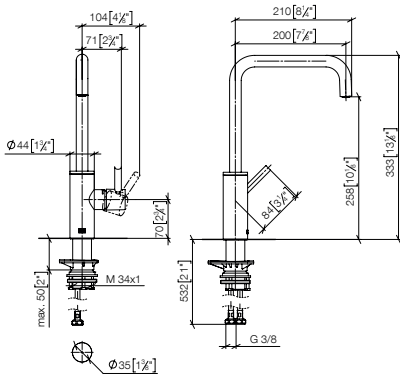

Recommended miscellaneous Strainer waste with control handle

	10 712 970 FF	FF	Euro
Chrome	-00		187.70
Brushed Chrome	-93		244.00
Platinum	-08		300.20
Brushed Platinum	-06		300.20
Champagne (22kt Gold)	-47		375.40
Brushed Champagne (22kt Gold)	-46		375.40
Durabross (23kt Gold)	-09		375.40
Brushed Durabross (23kt Gold)	-28		375.40
Dark Chrome	-19		281.50
Brushed Dark Platinum	-99		281.40
Matte Black	-33		253.50

Recommended miscellaneous Dispenser without rosette

	82 424 970 FF	FF	Euro
Chrome	-00		266.20
Brushed Chrome	-93		346.10
Platinum	-08		425.90
Brushed Platinum	-06		425.90
Champagne (22kt Gold)	-47		532.40
Brushed Champagne (22kt Gold)	-46		532.40
Durabross (23kt Gold)	-09		532.40
Brushed Durabross (23kt Gold)	-28		532.40
Dark Chrome	-19		399.40
Brushed Dark Platinum	-99		479.10
Matte Black	-33		359.30