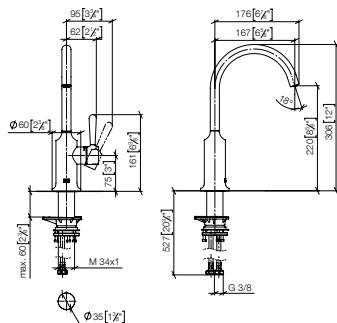

BAR TAP

Sieger Design

33 805 809
NEW

VAIA BAR TAP Single-lever mixer

- 167mm projection
- pivotable spout 360°
- air-enriched flow
- max. flow 7 l/min at 3 bar flow pressure
- lead-free
- This product can help a building meet the requirements of Green Building Rating Systems, e.g. LEED®, BREEAM®, DGNB

Custom-made options

- Finish variants
- Red/blue marking
- without logo

Standard article	33 805 809 FF	FF	Euro
Chrome		-00	783.00
Brushed Chrome		-93	1,017.90
Platinum		-08	1,252.80
Brushed Platinum		-06	1,252.80
Champagne (22kt Gold)		-47	1,565.90
Brushed Champagne (22kt Gold)		-46	1,565.90
Durabron (23kt Gold)		-09	1,565.90
Brushed Durabron (23kt Gold)		-28	1,565.90
Dark Chrome		-19	1,174.40
Brushed Dark Platinum		-99	1,174.40
Matte Black		-33	1,057.00

Recommended miscellaneous
Dispenser with rosette

	82 434 809 FF	FF	Euro
Chrome		-00	299.50
Brushed Chrome		-93	389.30
Platinum		-08	479.20
Brushed Platinum		-06	479.20
Champagne (22kt Gold)		-47	598.90
Brushed Champagne (22kt Gold)		-46	598.90
Durabron (23kt Gold)		-09	598.90
Brushed Durabron (23kt Gold)		-28	598.90
Dark Chrome		-19	449.20
Brushed Dark Platinum		-99	449.20
Matte Black		-33	404.30

ELJO - ENO

LOT

MEM

META
SQUARE

SYNC

TARA

TARA
ULTRA

VAIA

Pull-Out /
Pull-Down

Profi Fitting

BAR TAP

Pot Filler /
Pivot

Rinsing
Spray

Accessory