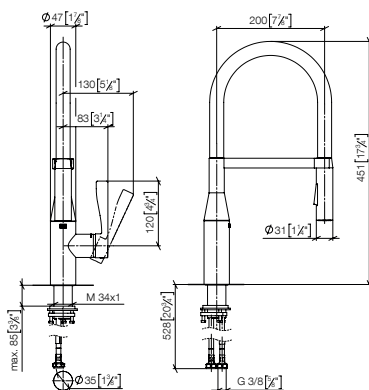

33 865 895

SYNC Profi single-lever mixer

- 200mm projection
- Flexible silicone hose with large operating range of up to 350 mm
- pivotable spout 360°
- Optional swivel limiter available with swivel limiter set 12 821 970 90
- This product can help a building meet the requirements of Green Building Rating Systems, e.g. LEED®, BREEAM®, DGNB
- air-enriched flow and spray flow
- sprayface with anti-scaling system
- max. flow 9.5 l/min at 3 bar flow pressure
- lead-free

Intrinsic protection against back flow.

Custom-made options

- Finish variants
- Red/blue marking

Standard article	33 865 895 FF	FF	Euro
Chrome	-00		1,440.80
Brushed Chrome	-93		1,592.10
Platinum	-08		1,959.40
Brushed Platinum	-06		1,959.40
Champagne (22kt Gold)	-47		2,449.40
Brushed Champagne (22kt Gold)	-46		2,449.40
Durabrass (23kt Gold)	-09		2,449.40
Brushed Durabrass (23kt Gold)	-28		2,449.40
Dark Chrome	-19		1,837.10
Brushed Dark Platinum	-99		1,836.80
Matte Black	-33		1,653.40

**Recommended miscellaneous
Strainer waste with control handle**

	10 712 970 FF	FF	Euro
Chrome	-00		187.70
Brushed Chrome	-93		244.00
Platinum	-08		300.20
Brushed Platinum	-06		300.20
Champagne (22kt Gold)	-47		375.40
Brushed Champagne (22kt Gold)	-46		375.40
Durabrass (23kt Gold)	-09		375.40
Brushed Durabrass (23kt Gold)	-28		375.40
Dark Chrome	-19		281.50
Brushed Dark Platinum	-99		281.40
Matte Black	-33		253.50

**Recommended miscellaneous
Dispenser without rosette**

	82 424 970 FF	FF	Euro
Chrome	-00		266.20
Brushed Chrome	-93		346.10
Platinum	-08		425.90
Brushed Platinum	-06		425.90
Champagne (22kt Gold)	-47		532.40
Brushed Champagne (22kt Gold)	-46		532.40
Durabrass (23kt Gold)	-09		532.40
Brushed Durabrass (23kt Gold)	-28		532.40
Dark Chrome	-19		399.40
Brushed Dark Platinum	-99		479.10
Matte Black	-33		359.30

Elio-ENO

LOT

MEM

META SQUARE

SYNC

TARA

TARA ULTRA

VAIA

Pull-Out / Pull-Down

Profi Fitting

BAR TAP

Pot Filler / Pivot

Rinsing Spray

Accessory