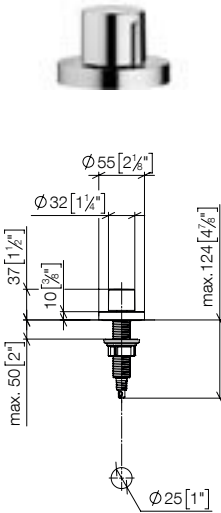

Custom-made options

- Finish variants

Standard article	10 712 970 FF	FF	Euro
Chrome		-00	187.70
Brushed Chrome		-93	244.00
Platinum		-08	300.20
Brushed Platinum		-06	300.20
Champagne (22kt Gold)		-47	375.40
Brushed Champagne (22kt Gold)		-46	375.40
Durabrass (23kt Gold)		-09	375.40
Brushed Durabrass (23kt Gold)		-28	375.40
Dark Chrome		-19	281.50
Brushed Dark Platinum		-99	281.40
Matte Black		-33	253.50

10 710 970