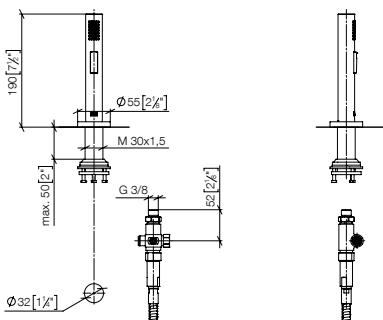

Rinsing Spray

Sieger Design

27 731 970

Rinsing spray set

- with round rosette
- spray flow
- automatic spout/shower diverter
- fabric braided hose 1500 mm
- sprayface with anti-scaling system
- lead-free

Can only be combined with 32815682, 33826861, 32815861, 33836888, 32816888, 20816892, 33836875, 32815875.

Intrinsic protection against back flow.

Custom-made options

- Finish variants
- without logo

Standard article	27 731 970 FF	FF	Euro
Chrome	-00		530.20
Brushed Chrome	-93		689.20
Platinum	-08		848.30
Brushed Platinum	-06		848.30
Champagne (22kt Gold)	-47		1,060.40
Brushed Champagne (22kt Gold)	-46		1,060.40
Durabronz (23kt Gold)	-09		1,060.40
Brushed Durabronz (23kt Gold)	-28		1,060.40
Dark Chrome	-19		795.30
Brushed Dark Platinum	-99		795.30
Matte Black	-33		715.70

27 723 970

NEW

Rinsing spray set

- with angular rosette
- spray flow
- automatic spout/shower diverter
- fabric braided hose 1500 mm
- sprayface with anti-scaling system
- lead-free

Can only be combined with 33826680, 32815680.

Intrinsic protection against back flow.

Custom-made options

- Finish variants
- without logo

Standard article	27 723 970 FF	FF	Euro
Chrome	-00		575.00
Platinum	-08		919.70
Brushed Platinum	-06		919.70
Champagne (22kt Gold)	-47		1,149.90
Brushed Champagne (22kt Gold)	-46		1,149.90
Brushed Durabronz (23kt Gold)	-28		1,149.90
Dark Chrome	-19		862.50
Brushed Dark Platinum	-99		862.20