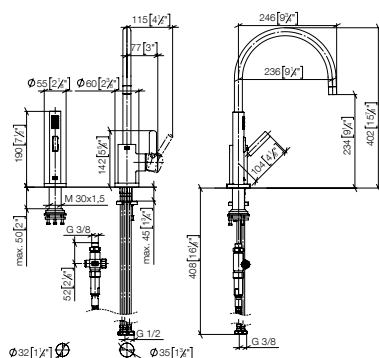

33 836 888 + 27 731 970
NEW

TARA Single-lever mixer with rinsing spray set

- 235mm projection
- pivotable spout 360°
- air-enriched flow and spray flow
- fabric braided hose 1500 mm
- automatic spout/shower diverter
- sprayface with anti-scaling system
- max. flow 7 l/min at 3 bar flow pressure
- lead-free

• This product can help a building meet the requirements of Green Building Rating Systems, e.g. LEED®, BREEAM®, DGNB

Intrinsic protection against back flow.