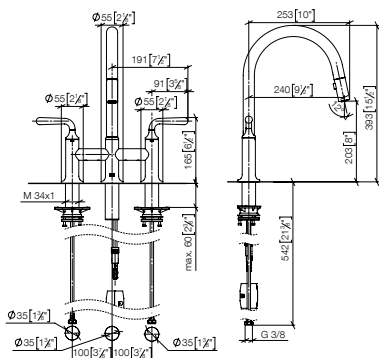

Intrinsic protection against back flow.

Custom-made options

- Finish variants
- Red/blue marking
- without logo

Standard article	19 870 809 FF	FF	Euro
Chrome		-00	1,906.90
Brushed Chrome		-93	2,479.00
Platinum		-08	3,051.00
Brushed Platinum		-06	3,051.00
Champagne (22kt Gold)		-47	3,813.80
Brushed Champagne (22kt Gold)		-46	3,813.80
Durabrass (23kt Gold)		-09	3,813.80
Brushed Durabrass (23kt Gold)		-28	3,813.80
Dark Chrome		-19	2,860.40
Brushed Dark Platinum		-99	2,860.40
Matte Black		-33	2,574.30

12 823 970 FF	FF	Euro
	90	72.90

82 434 809 FF	FF	Euro
	-00	299.50
	-93	389.30
	-08	479.20
	-06	479.20
	-47	598.90
	-46	598.90
	-09	598.90
	-28	598.90
	-19	449.20
	-99	449.20
	-33	404.30

ELIO-ENO

LOT

MEM

META SQUARE

SYNC

TARA

TARA ULTRA

VAIA

Pull-Out / Pull-Down

Profi Fitting

BAR TAP

Pot Filler / Pivot

Rinsing Spray

Accessory