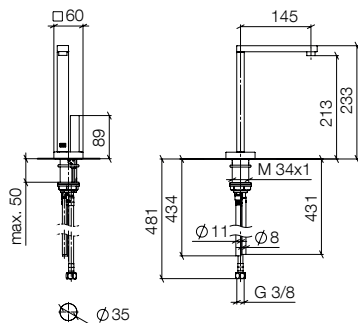

17 861 680

LOT HOT & COLD WATER DISPENSER

- 145mm projection
- rigid, thermally insulated spout
- laminar flow
- provides filtered, hot water up to 93°C
- provides filtered, cold water
- max. flow 2 l/min at 3 bar flow pressure
- ready-to-use control unit for wall mounting (135mm x 160mm x 60mm)
- electronic magnetic valve
- 100-230 V, 50-60 Hz, 18 W power supply unit, incl. country-specific adapter set
- lead-free
- This product can help a building meet the requirements of Green Building Rating Systems, e.g. LEED®, BREEAM®, DGNB

A minimum flow pressure of 3 bar is necessary for the HOT & COLD WATER DISPENSER to work perfectly in conjunction with a hot water tank and filter.

In addition, the installation must be above a kitchen sink.

The filter cartridge must be changed every six months. The installation instructions contain further information for guidance.

Detailed planning information and technical data can be found at www.dornbracht.com/professional

Custom-made options

- Finish variants

	12 892 970 FF	FF	Euro
		90	1,135.10

Standard article	17 861 680 FF	FF	Euro
Chrome		-00	1,812.90
Platinum		-08	2,900.70
Brushed Platinum		-06	2,900.70
Champagne (22kt Gold)		-47	3,625.90
Brushed Champagne (22kt Gold)		-46	3,625.90
Brushed Durabronz (23kt Gold)		-28	3,625.90
Dark Chrome		-19	2,719.40
Brushed Dark Platinum		-99	2,719.40

32 805 680

LOT BAR TAP Two-hole mixer with individual rosettes

- 165mm projection
- pivotable spout 360°
- air-enriched flow
- max. flow 8 l/min at 3 bar flow pressure
- lead-free
- WRAS 1909073
- This product can help a building meet the requirements of Green Building Rating Systems, e.g. LEED®, BREEAM®, DGNB