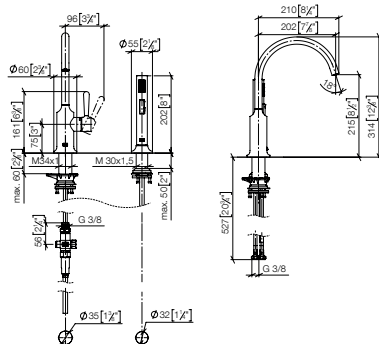

	1x 33 810 809 FF		1x 27 731 809 FF		Total price:
	FF	Euro	FF	Euro	Euro
Chrome	-00	866.70	-00	637.00	1,503.70
Brushed Chrome	-93	1,126.70	-93	828.10	1,954.80
Platinum	-08	1,386.70	-08	1,019.20	2,405.90
Brushed Platinum	-06	1,386.70	-06	1,019.20	2,405.90
Champagne (22kt Gold)	-47	1,733.40	-47	1,274.00	3,007.40
Brushed Champagne (22kt Gold)	-46	1,733.40	-46	1,274.00	3,007.40
Durabronz (23kt Gold)	-09	1,733.40	-09	1,274.00	3,007.40
Brushed Durabronz (23kt Gold)	-28	1,733.40	-28	1,274.00	3,007.40
Dark Chrome	-19	1,300.10	-19	955.50	2,255.60
Brushed Dark Platinum	-99	1,300.10	-99	955.50	2,255.60
Matte Black	-33	1,170.00	-33	860.00	2,030.00