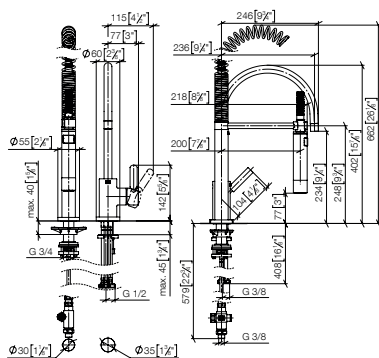

10 710 970 FF		FF	Euro
	FF	Euro	FF	Euro
Chrome	-00	187.70	-00	187.70
Brushed Chrome	-93	244.00	-93	244.00
Platinum	-08	300.20	-08	300.20
Brushed Platinum	-06	300.20	-06	300.20
Champagne (22kt Gold)	-47	375.40	-47	375.40
Brushed Champagne (22kt Gold)	-46	375.40	-46	375.40
Durabrass (23kt Gold)	-09	375.40	-09	375.40
Brushed Durabrass (23kt Gold)	-28	375.40	-28	375.40
Dark Chrome	-19	281.50	-19	281.50
Brushed Dark Platinum	-99	281.40	-99	281.40
Matte Black	-33	253.50	-33	253.50

Recommended miscellaneous
Dispenser with rosette

	82 444 970 FF		FF	Euro
	FF	Euro	FF	Euro
Chrome	-00	290.00	-00	290.00
Brushed Chrome	-93	377.00	-93	377.00
Platinum	-08	464.00	-08	464.00
Brushed Platinum	-06	464.00	-06	464.00
Champagne (22kt Gold)	-47	580.00	-47	580.00
Brushed Champagne (22kt Gold)	-46	580.00	-46	580.00
Durabrass (23kt Gold)	-09	580.00	-09	580.00
Brushed Durabrass (23kt Gold)	-28	580.00	-28	580.00
Dark Chrome	-19	435.00	-19	435.00
Brushed Dark Platinum	-99	435.00	-99	435.00
Matte Black	-33	391.50	-33	391.50

33 836 888 + 27 799 970
NEW

TARA Single-lever mixer with profi spray set

- 235mm projection
- pivotable spout 360°
- air-enriched flow and spray flow
- automatic spout/shower diverter
- sprayface with anti-scaling system
- max. flow 7 l/min at 3 bar flow pressure
- lead-free

• This product can help a building meet the requirements of Green Building Rating Systems, e.g. LEED®, BREEAM®, DGNB

Intrinsic protection against back flow.