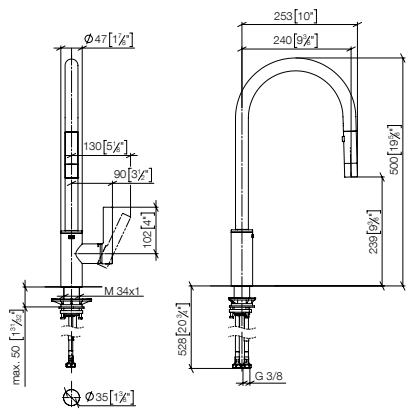

Pull-Out / Pull-Down

Sieger Design

33 870 875

TARA ULTRA Single-lever mixer Pull-down with spray function

- 240mm projection
- pivotable spout 360°
- Optional swivel limiter available with swivel limiter set 12 823 970 90
- laminar and spray flow
- 1800 mm metal shower hose
- sprayface with anti-scaling system
- max. flow 10.4 l/min at 3 bar flow pressure
- lead-free
- This product can help a building meet the requirements of Green Building Rating Systems, e.g. LEED®, BREEAM®, DGNB

Intrinsic protection against back flow.

Custom-made options

- Finish variants
- Red/blue marking

Standard article	33 870 875 FF	FF	Euro
Chrome	-00		852.40
Brushed Chrome	-93		1,108.10
Platinum	-08		1,363.70
Brushed Platinum	-06		1,363.70
Champagne (22kt Gold)	-47		1,704.80
Brushed Champagne (22kt Gold)	-46		1,704.80
Durabronz (23kt Gold)	-09		1,704.80
Brushed Durabronz (23kt Gold)	-28		1,704.80
Dark Chrome	-19		1,278.70
Brushed Dark Platinum	-99		1,278.40
Matte Black	-33		1,150.90

Recommended miscellaneous Strainer waste with control handle

	10 712 970 FF	FF	Euro
Chrome	-00		187.70
Brushed Chrome	-93		244.00
Platinum	-08		300.20
Brushed Platinum	-06		300.20
Champagne (22kt Gold)	-47		375.40
Brushed Champagne (22kt Gold)	-46		375.40
Durabronz (23kt Gold)	-09		375.40
Brushed Durabronz (23kt Gold)	-28		375.40
Dark Chrome	-19		281.50
Brushed Dark Platinum	-99		281.40
Matte Black	-33		253.50

Recommended miscellaneous Dispenser without rosette

	82 424 970 FF	FF	Euro
Chrome	-00		266.20
Brushed Chrome	-93		346.10
Platinum	-08		425.90
Brushed Platinum	-06		425.90
Champagne (22kt Gold)	-47		532.40
Brushed Champagne (22kt Gold)	-46		532.40
Durabronz (23kt Gold)	-09		532.40
Brushed Durabronz (23kt Gold)	-28		532.40
Dark Chrome	-19		399.40
Brushed Dark Platinum	-99		479.10
Matte Black	-33		359.30

E.LIO-ENO

LOT

MEM

META SQUARE

SYNC

TARA

TARA ULTRA

VAIA

Pull-Out / Pull-Down

Profi Fitting

BAR TAP

Pot Filler / Pivot

Rinsing Spray

Accessory