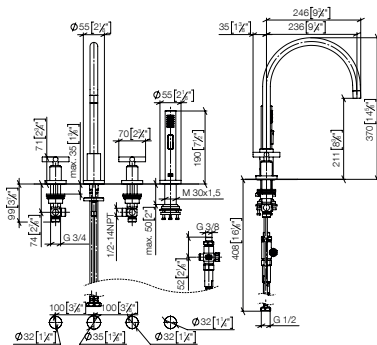

Intrinsic protection against back flow.

Set	1x 20 816 892 FF max. flow 7 l/min		1x 27 731 970 FF		Total price:
	FF	Euro	FF	Euro	Euro
Chrome	-00	1,110.70	-00	530.20	1,640.90
Brushed Chrome	-93	1,443.90	-93	689.20	2,133.10
Platinum	-08	1,777.10	-08	848.30	2,625.40
Brushed Platinum	-06	1,777.10	-06	848.30	2,625.40
Champagne (22kt Gold)	-47	2,221.40	-47	1,060.40	3,281.80
Brushed Champagne (22kt Gold)	-46	2,221.40	-46	1,060.40	3,281.80
Durabrass (23kt Gold)	-09	2,221.40	-09	1,060.40	3,281.80
Brushed Durabrass (23kt Gold)	-28	2,221.40	-28	1,060.40	3,281.80
Dark Chrome	-19	1,666.10	-19	795.30	2,461.40
Brushed Dark Platinum	-99	1,666.10	-99	795.30	2,461.40
Matte Black	-33	1,499.40	-33	715.70	2,215.10