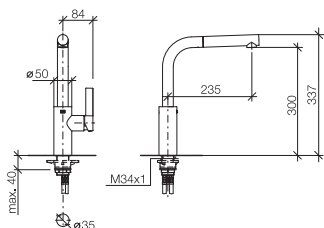

33 840 790

1. **ELIO Single-lever mixer Pull-out**
2. 235mm projection
   - pivotable spout 360°
   - air-enriched flow
   - fabric braided hose 1500 mm
   - max. flow 8.8 l/min at 3 bar flow pressure
   - lead-free
   - This product can help a building meet the requirements of Green Building Rating Systems, e.g. LEED®, BREEAM®, DGNB

Intrinsic protection against back flow.

Custom-made options

- Finish variants
- Red/blue marking

Standard article	33 840 790 FF	FF	Euro
Chrome		-00	810.20
Brushed Chrome		-93	1,053.30
Platinum		-08	1,296.50
Brushed Platinum		-06	1,296.50
Champagne (22kt Gold)		-47	1,620.40
Brushed Champagne (22kt Gold)		-46	1,620.40
Brushed Durabronze (23kt Gold)		-28	1,620.40
Dark Chrome		-19	1,215.30
Brushed Dark Platinum		-99	1,215.50

Recommended miscellaneous
Strainer waste with control handle

	10 712 970 FF	FF	Euro
Chrome		-00	187.70
Brushed Chrome		-93	244.00
Platinum		-08	300.20
Brushed Platinum		-06	300.20
Champagne (22kt Gold)		-47	375.40
Brushed Champagne (22kt Gold)		-46	375.40
Brushed Durabronze (23kt Gold)		-28	375.40
Dark Chrome		-19	281.50
Brushed Dark Platinum		-99	281.40

Recommended miscellaneous
Dispenser without rosette

	82 424 970 FF	FF	Euro
Chrome		-00	266.20
Brushed Chrome		-93	346.10
Platinum		-08	425.90
Brushed Platinum		-06	425.90
Champagne (22kt Gold)		-47	532.40
Brushed Champagne (22kt Gold)		-46	532.40
Brushed Durabronze (23kt Gold)		-28	532.40
Dark Chrome		-19	399.40
Brushed Dark Platinum		-99	479.10

33 871 790
NEW

1. **ELIO Single-lever mixer Pull-out with spray function**
2. 219mm projection
   - pivoting spout 360°
   - air-enriched flow and spray flow
   - fabric braided hose 1500 mm
   - max. flow 8 l/min at 3 bar flow pressure
   - lead-free
   - This product can help a building meet the requirements of Green Building Rating Systems, e.g. LEED®, BREEAM®, DGNB

Intrinsic protection against back flow.

Standard article	33 871 790 FF	FF	Euro
Chrome		-00	852.40
Brushed Chrome		-93	1,108.10
Platinum		-08	1,363.80
Brushed Platinum		-06	1,363.80
Champagne (22kt Gold)		-47	1,704.80
Brushed Champagne (22kt Gold)		-46	1,704.80
Brushed Durabronze (23kt Gold)		-28	1,704.80
Dark Chrome		-19	1,278.60
Brushed Dark Platinum		-99	1,278.60