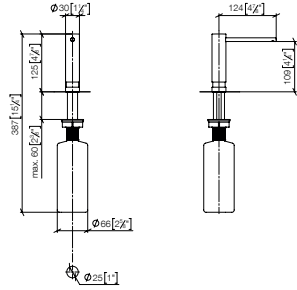

Dispenser without rosette

- 124mm projection
- 500 ml bottle
- can be filled from the top
- rotating pump head
- width 30mm

Fits ELIO, ENO, MEM, META SQUARE, SYNC and TARA ULTRA

Custom-made options

- Finish variants