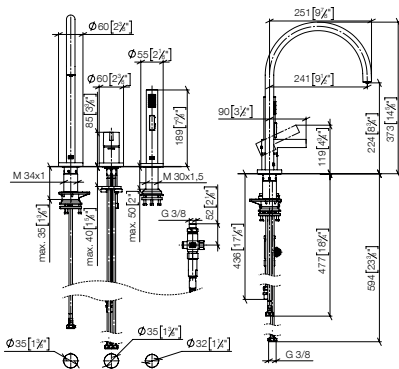

Recommended miscellaneous
Dispenser with rosette

	82 444 970 FF	FF	Euro
Chrome	-00		290.00
Brushed Chrome	-93		377.00
Platinum	-08		464.00
Brushed Platinum	-06		464.00
Champagne (22kt Gold)	-47		580.00
Brushed Champagne (22kt Gold)	-46		580.00
Durabross (23kt Gold)	-09		580.00
Brushed Durabross (23kt Gold)	-28		580.00
Dark Chrome	-19		435.00
Brushed Dark Platinum	-99		435.00
Matte Black	-33		391.50

Recommended miscellaneous
Strainer waste with control handle

	10 710 970 FF	FF	Euro
Chrome	-00		187.70
Brushed Chrome	-93		244.00
Platinum	-08		300.20
Brushed Platinum	-06		300.20
Champagne (22kt Gold)	-47		375.40
Brushed Champagne (22kt Gold)	-46		375.40
Durabross (23kt Gold)	-09		375.40
Brushed Durabross (23kt Gold)	-28		375.40
Dark Chrome	-19		281.50
Brushed Dark Platinum	-99		281.40
Matte Black	-33		253.50

ELIO-ENO

LOT

MEM

META SQUARE

SYNC

TARA

TARA ULTRA

VAIA

Pull-Out / Pull-Down

Profi Fitting

BAR TAP

Pot Filler / Pivot

Rinsing Spray

Accessory