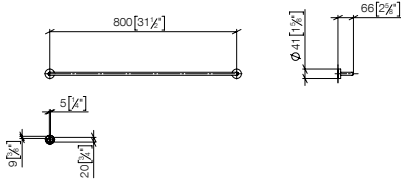

- gauge 800 mm
- width 840mm
- 65mm projection

Fits ELIO, ENO, MEM, META SQUARE, SYNC and TARA ULTRA

- Custom-made options**
- Finish variants

Standard article	83 080 979 FF	FF	Euro
Chrome		-00	299.80
Brushed Chrome		-93	389.70
Brushed Platinum		-06	479.50
Champagne (22kt Gold)		-47	599.60
Brushed Champagne (22kt Gold)		-46	599.60
Brushed Durabronz (23kt Gold)		-28	599.60
Dark Chrome		-19	449.70
Brushed Dark Platinum		-99	539.60
Matte Black		-33	404.70