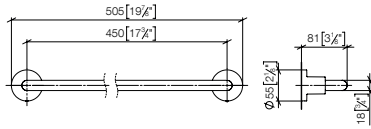

Accessory

83 045 892

TARA Towel bar

- gauge 450 mm
- width 505mm
- 81 mm projection

Fits TARA

Custom-made options

- Finish variants
- Gauge modification

Standard article	83 045 892 FF	FF	Euro
Chrome		-00	378.30
Brushed Chrome		-93	491.80
Platinum		-08	605.40
Brushed Platinum		-06	605.40
Champagne (22kt Gold)		-47	756.60
Brushed Champagne (22kt Gold)		-46	756.60
Brushed Durabronze (23kt Gold)		-28	756.60
Dark Chrome		-19	567.40
Brushed Dark Platinum		-99	680.70
Matte Black		-33	510.70

83 060 809

VAIA Towel bar

- gauge 600 mm
- width 660mm
- 88mm projection