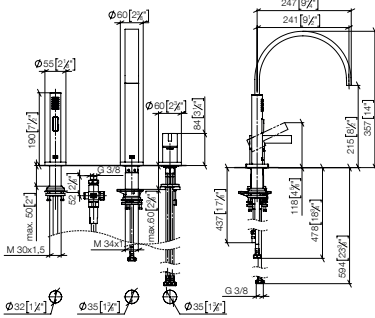

Recommended miscellaneous
Strainer waste with control handle

	10 710 970 FF		Euro
	FF		
Chrome	-00		187.70
Brushed Chrome	-93		244.00
Platinum	-08		300.20
Brushed Platinum	-06		300.20
Champagne (22kt Gold)	-47		375.40
Brushed Champagne (22kt Gold)	-46		375.40
Durabrass (23kt Gold)	-09		375.40
Brushed Durabrass (23kt Gold)	-28		375.40
Dark Chrome	-19		281.50
Brushed Dark Platinum	-99		281.40
Matte Black	-33		253.50

Recommended miscellaneous
Dispenser with rosette

	82 444 970 FF		Euro
	FF		
Chrome	-00		290.00
Brushed Chrome	-93		377.00
Platinum	-08		464.00
Brushed Platinum	-06		464.00
Champagne (22kt Gold)	-47		580.00
Brushed Champagne (22kt Gold)	-46		580.00
Durabrass (23kt Gold)	-09		580.00
Brushed Durabrass (23kt Gold)	-28		580.00
Dark Chrome	-19		435.00
Brushed Dark Platinum	-99		435.00
Matte Black	-33		391.50

32 815 682 + 27 799 970

MEM Two-hole mixer with individual rosettes with profi spray set

- 241mm projection
- pivotable spout 360°
- Optional swivel limiter available with swivel limiter set 12 820 970 90
- air-enriched flow and spray flow
- automatic spout/shower diverter
- sprayface with anti-scaling system
- max. flow 6.3 l/min at 3 bar flow pressure
- lead-free
- This product can help a building meet the requirements of Green Building Rating Systems, e.g. LEED®, BREEAM®, DGNB

Intrinsic protection against back flow.
Operating unit can be positioned freely.

Set	1x 32 815 682 FF		1x 27 799 970 FF		Total price:
	FF	Euro	FF	Euro	Euro
Chrome	-00	1,312.80	-00	1,294.10	2,606.90
Brushed Chrome	-93	1,706.70	-93	1,682.30	3,389.00
Platinum	-08	2,100.60	-08	2,070.50	4,171.10
Brushed Platinum	-06	2,100.60	-06	2,070.50	4,171.10
Dark Chrome	-19	1,969.30	-19	1,941.20	3,910.50
Brushed Dark Platinum	-99	1,969.30	-99	1,941.20	3,910.50