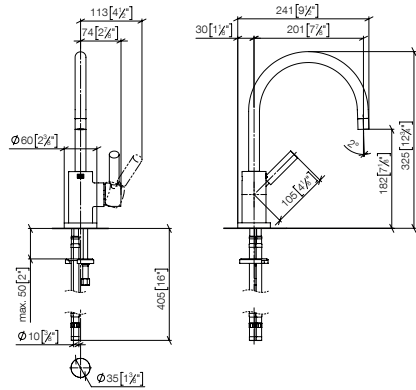

33 800 888

TARA Single-lever mixer

- 201mm projection
- pivotable spout 360°
- air-enriched flow
- max. flow 7 l/min at 3 bar flow pressure
- lead-free
- WRAS 1705020
- This product can help a building meet the requirements of Green Building Rating Systems, e.g. LEED®, BREEAM®, DGNB

Custom-made options

- Finish variants
- Red/blue marking