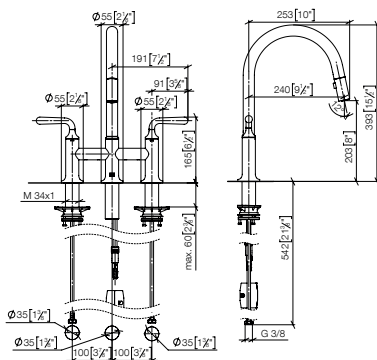

19 870 809
NEW

VAIA Three-hole bridge mixer Pull-down with spray function

- 240mm projection
- pivotable spout 360°
- Optional swivel limiter available with swivel limiter set 12 823 970 90
- air-enriched flow and spray flow
- 1800 mm metal shower hose
- sprayface with anti-scaling system
- max. flow 8 l/min at 3 bar flow pressure
- lead-free
- This product can help a building meet the requirements of Green Building Rating Systems, e.g. LEED®, BREEAM®, DGNB

Intrinsic protection against back flow.

Custom-made options

- Finish variants
- Red/blue marking
- without logo

Standard article	19 870 809 FF	FF	Euro
Chrome		-00	1,906.90
Brushed Chrome		-93	2,479.00
Platinum		-08	3,051.00
Brushed Platinum		-06	3,051.00
Champagne (22kt Gold)		-47	3,813.80
Brushed Champagne (22kt Gold)		-46	3,813.80
Durabrass (23kt Gold)		-09	3,813.80
Brushed Durabrass (23kt Gold)		-28	3,813.80
Dark Chrome		-19	2,860.40
Brushed Dark Platinum		-99	2,860.40
Matte Black		-33	2,574.30

12 823 970 FF	FF	Euro
	90	72.90

Standard article	82 434 809 FF	FF	Euro
Chrome		-00	299.50
Brushed Chrome		-93	389.30
Platinum		-08	479.20
Brushed Platinum		-06	479.20
Champagne (22kt Gold)		-47	598.90
Brushed Champagne (22kt Gold)		-46	598.90
Durabrass (23kt Gold)		-09	598.90
Brushed Durabrass (23kt Gold)		-28	598.90
Dark Chrome		-19	449.20
Brushed Dark Platinum		-99	449.20
Matte Black		-33	404.30

19 875 809
NEW

VAIA Three-hole bridge mixer Pull-down with spray function