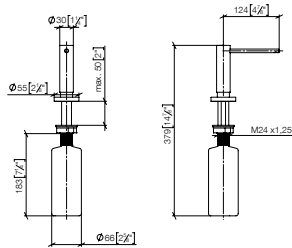

82 444 970

Dispenser with rosette

- 124mm projection
- 500 ml bottle
- can be filled from the top
- rotating pump head

Fits ELIO, ENO, MEM, META SQUARE, SYNC, TARA and TARA ULTRA

Custom-made options

- Finish variants