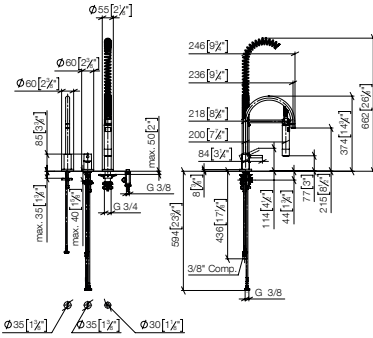

32 816 888 + 27 799 970
NEW

1. **TARA Two-hole mixer with individual rosettes with profi spray set**
2. 236mm projection
   - pivotable spout 360°
   - Optional swivel limiter available with swivel limiter set 12 820 970 90
   - air-enriched flow and spray flow
   - automatic spout/shower diverter
   - sprayface with anti-scaling system
   - max. flow 8.3 l/min at 3 bar flow pressure
   - lead-free
   - This product can help a building meet the requirements of Green Building Rating Systems, e.g. LEED®, BREEAM®, DGNB

Set	1x 32 816 888 FF		1x 27 799 970 FF		Total price:
	FF	Euro	FF	Euro	
Chrome	-00	1,042.20	-00	1,294.10	2,336.30
Brushed Chrome	-93	1,354.90	-93	1,682.30	3,037.20
Platinum	-08	1,667.50	-08	2,070.50	3,738.00
Brushed Platinum	-06	1,667.50	-06	2,070.50	3,738.00
Dark Chrome	-19	1,563.30	-19	1,941.20	3,504.50
Brushed Dark Platinum	-99	1,563.30	-99	1,941.20	3,504.50

Intrinsic protection against back flow.
Operating unit can be positioned freely.

Recommended miscellaneous
Strainer waste with control handle

	10 710 970 FF		Euro
	FF		
Chrome	-00		187.70
Brushed Chrome	-93		244.00
Platinum	-08		300.20
Brushed Platinum	-06		300.20
Dark Chrome	-19		281.50
Brushed Dark Platinum	-99		281.40

Recommended miscellaneous
Dispenser with rosette

	82 444 970 FF		Euro
	FF		
Chrome	-00		290.00
Brushed Chrome	-93		377.00
Platinum	-08		464.00
Brushed Platinum	-06		464.00
Dark Chrome	-19		435.00
Brushed Dark Platinum	-99		435.00

22 815 892

1. **TARA Single-hole mixer**
2. 235mm projection
   - pivotable spout 360°
   - air-enriched flow
   - max. flow 7 l/min at 3 bar flow pressure
   - lead-free
   - This product can help a building meet the requirements of Green Building Rating Systems, e.g. LEED®, BREEAM®, DGNB

Standard article	22 815 892 FF		Euro
	FF		
Chrome	-00		591.90
Brushed Chrome	-93		769.50
Platinum	-08		947.10
Brushed Platinum	-06		947.10
Champagne (22kt Gold)	-47		1,183.80
Brushed Champagne (22kt Gold)	-46		1,183.80
Durabrass (23kt Gold)	-09		1,183.80
Brushed Durabrass (23kt Gold)	-28		1,183.80
Dark Chrome	-19		887.90
Brushed Dark Platinum	-99		887.90
Matte Black	-33		799.10

Recommended miscellaneous
Strainer waste with control handle

	10 710 970 FF		Euro
	FF		
Chrome	-00		187.70
Brushed Chrome	-93		244.00
Platinum	-08		300.20
Brushed Platinum	-06		300.20
Champagne (22kt Gold)	-47		375.40
Brushed Champagne (22kt Gold)	-46		375.40
Durabrass (23kt Gold)	-09		375.40
Brushed Durabrass (23kt Gold)	-28		375.40
Dark Chrome	-19		281.50
Brushed Dark Platinum	-99		281.40
Matte Black	-33		253.50

Recommended miscellaneous
Dispenser with rosette

	82 444 970 FF		Euro
	FF		
Chrome	-00		290.00
Brushed Chrome	-93		377.00
Platinum	-08		464.00
Brushed Platinum	-06		464.00
Champagne (22kt Gold)	-47		580.00
Brushed Champagne (22kt Gold)	-46		580.00
Durabrass (23kt Gold)	-09		580.00
Brushed Durabrass (23kt Gold)	-28		580.00
Dark Chrome	-19		435.00
Brushed Dark Platinum	-99		435.00
Matte Black	-33		391.50