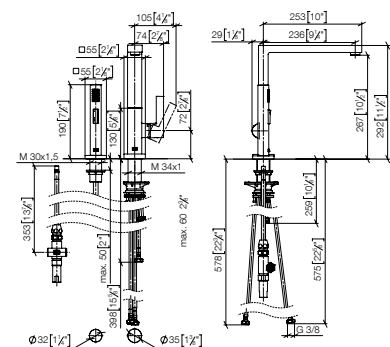

10 711 970 FF	FF	Euro
Chrome		-00	187.70
Platinum		-08	300.20
Brushed Platinum		-06	300.20
Champagne (22kt Gold)		-47	375.40
Brushed Champagne (22kt Gold)		-46	375.40
Brushed Durabronze (23kt Gold)		-28	375.40
Dark Chrome		-19	281.50
Brushed Dark Platinum		-99	281.40

	82 439 970 FF	FF	Euro
Chrome		-00	331.70
Platinum		-08	520.30
Brushed Platinum		-06	520.30
Champagne (22kt Gold)		-47	663.40
Brushed Champagne (22kt Gold)		-46	663.40
Brushed Durabronze (23kt Gold)		-28	663.40
Dark Chrome		-19	497.60
Brushed Dark Platinum		-99	597.20

TARA

TARA ULTRA

VAIA

Pull-Out / Pull-Down

Profi Fitting

BAR TAP

Pot Filler / Pivot

Rinsing Spray

Accessory