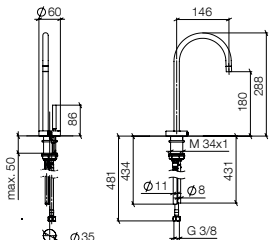

17 861 888

TARA HOT & COLD WATER DISPENSER

- 146mm projection
- rigid, thermally insulated spout
- laminar flow
- provides filtered, hot water up to 93°C
- provides filtered, cold water
- max. flow 2 l/min at 3 bar flow pressure
- ready-to-use control unit for wall mounting (135mm x 160mm x 60mm)
- electronic magnetic valve
- 100-230 V, 50-60 Hz, 18 W power supply unit, incl. country-specific adapter set
- lead-free
- This product can help a building meet the requirements of Green Building Rating Systems, e.g. LEED®, BREEAM®, DGNB

A minimum flow pressure of 3 bar is necessary for the HOT & COLD WATER DISPENSER to work perfectly in conjunction with a hot water tank and filter.

In addition, the installation must be above a kitchen sink.

The filter cartridge must be changed every six months. The installation instructions contain further information for guidance.

Detailed planning information and technical data can be found at www.dornbracht.com/professional

Custom-made options

- Finish variants

Standard article	17 861 888 FF	FF	Euro
Chrome		-00	1,299.40
Brushed Chrome		-93	1,689.20
Platinum		-08	2,079.00
Brushed Platinum		-06	2,079.00
Champagne (22kt Gold)		-47	2,598.80
Brushed Champagne (22kt Gold)		-46	2,598.80
Durabrass (23kt Gold)		-09	2,598.80
Brushed Durabrass (23kt Gold)		-28	2,598.80
Dark Chrome		-19	1,949.10
Brushed Dark Platinum		-99	1,948.90
Matte Black		-33	1,754.00

Required miscellaneous
Hot water tank incl. filter

	12 892 970 FF	FF	Euro
		90	1,135.10

E.LIO-ENO

LOT

MEM

META SQUARE

SYNC

TARA

TARA ULTRA

VAIA

Pull-Out / Pull-Down

Profi Fitting

BAR TAP

Pot Filler / Pivot

Rinsing Spray

Accessory

33 805 888

TARA BAR TAP Single-lever mixer

- 166mm projection
- pivotable spout 360°
- laminar flow
- max. flow 8.3 l/min at 3 bar flow pressure
- lead-free
- This product can help a building meet the requirements of Green Building Rating Systems, e.g. LEED®, BREEAM®, DGNB