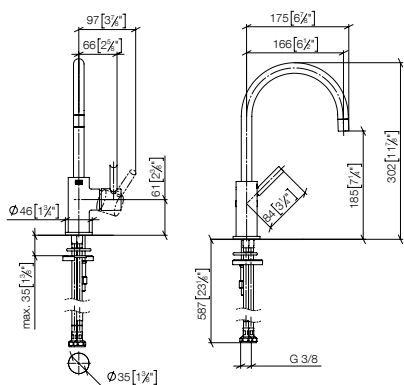

Custom-made options

- Finish variants
- without logo

Standard article	33 805 888 FF	FF	Euro
Chrome		-00	759.30
Brushed Chrome		-93	987.10
Platinum		-08	1,214.80
Brushed Platinum		-06	1,214.80
Champagne (22kt Gold)		-47	1,518.60
Brushed Champagne (22kt Gold)		-46	1,518.60
Durabrass (23kt Gold)		-09	1,518.60
Brushed Durabrass (23kt Gold)		-28	1,518.60
Dark Chrome		-19	1,138.90
Brushed Dark Platinum		-99	1,138.90
Matte Black		-33	1,025.00

Recommended miscellaneous
Strainer waste with control handle

	10 710 970 FF	FF	Euro
Chrome		-00	187.70
Brushed Chrome		-93	244.00
Platinum		-08	300.20
Brushed Platinum		-06	300.20
Champagne (22kt Gold)		-47	375.40
Brushed Champagne (22kt Gold)		-46	375.40
Durabrass (23kt Gold)		-09	375.40
Brushed Durabrass (23kt Gold)		-28	375.40
Dark Chrome		-19	281.50
Brushed Dark Platinum		-99	281.40
Matte Black		-33	253.50

Recommended miscellaneous
Dispenser with rosette

	82 444 970 FF	FF	Euro
Chrome		-00	290.00
Brushed Chrome		-93	377.00
Platinum		-08	464.00
Brushed Platinum		-06	464.00
Champagne (22kt Gold)		-47	580.00
Brushed Champagne (22kt Gold)		-46	580.00
Durabrass (23kt Gold)		-09	580.00
Brushed Durabrass (23kt Gold)		-28	580.00
Dark Chrome		-19	435.00
Brushed Dark Platinum		-99	435.00
Matte Black		-33	391.50