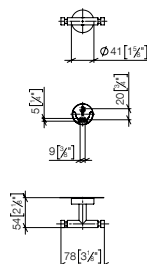

83 256 979

Hooks in two parts

- width 80mm
- 55mm projection

Fits ELIO, ENO, MEM, META SQUARE, SYNC and TARA ULTRA

Custom-made options

- Finish variants

Standard article	83 256 979 FF	FF	Euro
Chrome		-00	132.20
Brushed Chrome		-93	171.90
Brushed Platinum		-06	212.00
Champagne (22kt Gold)		-47	264.40
Brushed Champagne (22kt Gold)		-46	264.40
Brushed Durabronze (23kt Gold)		-28	264.40
Dark Chrome		-19	198.30
Brushed Dark Platinum		-99	238.20
Matte Black		-33	178.50