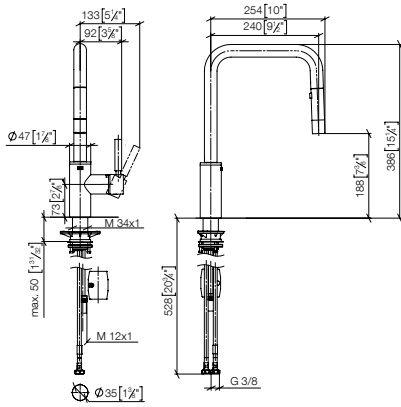

33 870 861

META SQUARE Single-lever mixer Pull-down with spray function

- 240mm projection
- pivotable spout 360°
- Optional swivel limiter available with swivel limiter set 12 823 970 90
- laminar and spray flow
- 1800 mm metal shower hose
- sprayface with anti-scaling system
- max. flow 10.4 l/min at 3 bar flow pressure
- lead-free
- This product can help a building meet the requirements of Green Building Rating Systems, e.g. LEED®, BREEAM®, DGNB

Intrinsic protection against back flow.

Custom-made options

- Finish variants
- Red/blue marking

Standard article	33 870 861 FF	FF	Euro
Chrome	-00		896.50
Brushed Chrome	-93		1,165.50
Platinum	-08		1,434.30
Brushed Platinum	-06		1,434.30
Champagne (22kt Gold)	-47		1,793.00
Brushed Champagne (22kt Gold)	-46		1,793.00
Durabrass (23kt Gold)	-09		1,793.00
Brushed Durabrass (23kt Gold)	-28		1,793.00
Dark Chrome	-19		1,344.80
Brushed Dark Platinum	-99		1,344.80
Matte Black	-33		1,210.20

Recommended miscellaneous
Strainer waste with control handle

10 712 970 FF FF Euro

Chrome	-00	187.70
Brushed Chrome	-93	244.00
Platinum	-08	300.20
Brushed Platinum	-06	300.20
Champagne (22kt Gold)	-47	375.40
Brushed Champagne (22kt Gold)	-46	375.40
Durabrass (23kt Gold)	-09	375.40
Brushed Durabrass (23kt Gold)	-28	375.40
Dark Chrome	-19	281.50
Brushed Dark Platinum	-99	281.40
Matte Black	-33	253.50

Recommended miscellaneous
Dispenser without rosette

82 424 970 FF FF Euro

Chrome	-00	266.20
Brushed Chrome	-93	346.10
Platinum	-08	425.90
Brushed Platinum	-06	425.90
Champagne (22kt Gold)	-47	532.40
Brushed Champagne (22kt Gold)	-46	532.40
Durabrass (23kt Gold)	-09	532.40
Brushed Durabrass (23kt Gold)	-28	532.40
Dark Chrome	-19	399.40
Brushed Dark Platinum	-99	479.10
Matte Black	-33	359.30

ELIO-ENO

LOT

MEM

META SQUARE

SYNC

TARA

TARA ULTRA

VAIA

Pull-Out / Pull-Down

Profi Fitting

BAR TAP

Pot Filler / Pivot

Rinsing Spray

Accessory