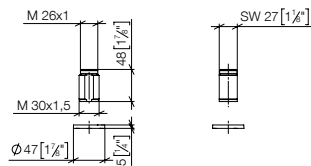

Accessory

12 720 970

Extension set
• for clamping depths > 45 mm to max. 85 mm

For combination with rinsing spray set 27731970, 27721970, 27723970, 27722970, 27731809, 27718809 only.

Standard article	12 720 970 FF	FF	Euro
		90	53.60

ELIO-ENO

LOT

MEM

META SQUARE

SYNC

TARA

TARA ULTRA

VAIA

Pull-Out / Pull-Down

Profi Fitting

BAR TAP

Pot Filler / Pivot

Rinsing Spray

Accessory

12 780 970

Extension set
• for clamping depths > 45 mm to max. 85 mm

For combination with Profi spray set 27799970, 27789970, 27785970, 27784970 only.

Standard article	12 780 970 FF	FF	Euro
		90	53.60