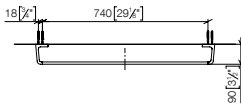

83 080 976

NEW

Towel bar
 • gauge 758 mm
 • width 800mm
 • Height: 35 mm
 • 89mm projection

Fits ELIO, ENO, LOT, MEM and TARA ULTRA

Standard article	83 080 976 FF	FF	Euro
Chrome		-00	299.50
Brushed Chrome		-93	389.40
Brushed Platinum		-06	479.20
Dark Chrome		-19	449.30
Brushed Dark Platinum		-99	539.10
Matte Black		-33	404.30