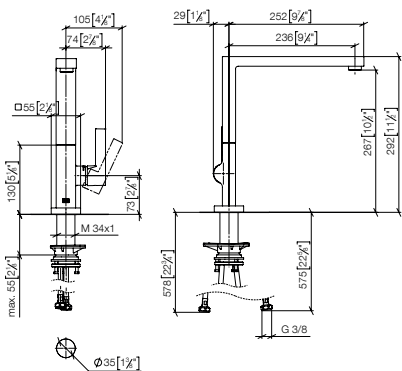

33 800 680

1. **LOT Single-lever mixer**
2. 236mm projection
   - pivotable spout 360°
   - air-enriched flow
   - max. flow 8 l/min at 3 bar flow pressure
   - lead-free
   - This product can help a building meet the requirements of Green Building Rating Systems, e.g. LEED®, BREEAM®, DGNB

Custom-made options

- Finish variants
- Red/blue marking
- Swivel limitation

Standard article	33 800 680 FF	FF	Euro
Chrome		-00	1,401.80
Platinum		-08	2,242.90
Brushed Platinum		-06	2,242.90
Champagne (22kt Gold)		-47	2,803.60
Brushed Champagne (22kt Gold)		-46	2,803.60
Brushed Durabronze (23kt Gold)		-28	2,803.60
Dark Chrome		-19	2,102.70
Brushed Dark Platinum		-99	2,102.70

	10 711 970 FF	FF	Euro
Chrome		-00	187.70
Platinum		-08	300.20
Brushed Platinum		-06	300.20
Champagne (22kt Gold)		-47	375.40
Brushed Champagne (22kt Gold)		-46	375.40
Brushed Durabronze (23kt Gold)		-28	375.40
Dark Chrome		-19	281.50
Brushed Dark Platinum		-99	281.40

	82 439 970 FF	FF	Euro
Chrome		-00	331.70
Platinum		-08	520.30
Brushed Platinum		-06	520.30
Champagne (22kt Gold)		-47	663.40
Brushed Champagne (22kt Gold)		-46	663.40
Brushed Durabronze (23kt Gold)		-28	663.40
Dark Chrome		-19	497.60
Brushed Dark Platinum		-99	597.20

33 826 680 + 27 723 970

NEW

1. **LOT Single-lever mixer with rinsing spray set**
2. 236mm projection
   - pivotable spout 360°
   - air-enriched flow and spray flow
   - automatic spout/shower diverter
   - fabric braided hose 1500 mm
   - sprayface with anti-scaling system
   - max. flow 8 l/min at 3 bar flow pressure
   - lead-free
   - This product can help a building meet the requirements of Green Building Rating Systems, e.g. LEED®, BREEAM®, DGNB

Intrinsic protection against back flow.

	1x 33 826 680 FF	1x 27 723 970 FF	Total price:		
Set	FF	Euro	FF	Euro	Euro
Chrome	-00	1,373.30	-00	575.00	1,948.30
Platinum	-08	2,197.30	-08	919.70	3,117.00
Brushed Platinum	-06	2,197.30	-06	919.70	3,117.00
Champagne (22kt Gold)	-47	2,746.70	-47	1,149.90	3,896.60
Brushed Champagne (22kt Gold)	-46	2,746.70	-46	1,149.90	3,896.60
Brushed Durabronze (23kt Gold)	-28	2,746.70	-28	1,149.90	3,896.60
Dark Chrome	-19	2,060.00	-19	862.50	2,922.50
Brushed Dark Platinum	-99	2,060.00	-99	862.20	2,922.20