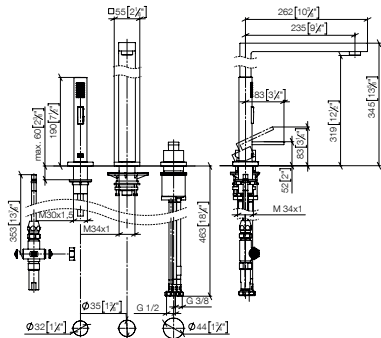

32 815 680
NEW

LOT Two-hole mixer with individual rosettes

- 235mm projection
- pivoting spout 360°
- air-enriched flow
- max. flow 8 l/min at 3 bar flow pressure
- lead-free
- WRAS
- This product can help a building meet the requirements of Green Building Rating Systems, e.g. LEED®, BREEAM®, DGNB

Operating unit can be positioned freely.

Standard article	32 815 680 FF	FF	Euro
Chrome		-00	1,727.80
Platinum		-08	2,764.50
Brushed Platinum		-06	2,764.50
Champagne (22kt Gold)		-47	3,455.60
Brushed Champagne (22kt Gold)		-46	3,455.60
Brushed Durabronz (23kt Gold)		-28	3,455.60
Dark Chrome		-19	2,591.70
Brushed Dark Platinum		-99	2,591.70

	10 711 970 FF	FF	Euro
Chrome		-00	187.70
Platinum		-08	300.20
Brushed Platinum		-06	300.20
Champagne (22kt Gold)		-47	375.40
Brushed Champagne (22kt Gold)		-46	375.40
Brushed Durabronz (23kt Gold)		-28	375.40
Dark Chrome		-19	281.50
Brushed Dark Platinum		-99	281.40

	82 439 970 FF	FF	Euro
Chrome		-00	331.70
Platinum		-08	520.30
Brushed Platinum		-06	520.30
Champagne (22kt Gold)		-47	663.40
Brushed Champagne (22kt Gold)		-46	663.40
Brushed Durabronz (23kt Gold)		-28	663.40
Dark Chrome		-19	497.60
Brushed Dark Platinum		-99	597.20

32 815 680 + 27 723 970
NEW

LOT Single-lever mixer with individual rosettes with rinsing spray set

- 235mm projection
- pivotable spout 360°
- air-enriched flow and spray flow
- automatic spout/shower diverter
- fabric braided hose 1500 mm
- sprayface with anti-scaling system
- max. flow 8 l/min at 3 bar flow pressure
- lead-free
- This product can help a building meet the requirements of Green Building Rating Systems, e.g. LEED®, BREEAM®, DGNB

Intrinsic protection against back flow.

Operating unit can be positioned freely.

Residual water may emerge from the spray after closing.