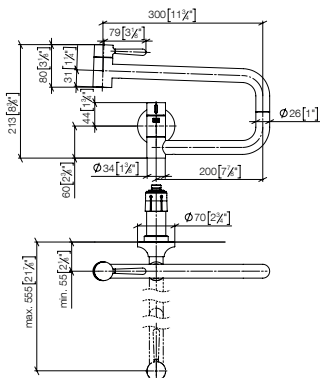

Pot Filler / Pivot

Sieger Design

30 805 809

VAIA POT FILLER Cold-water valve

- 500mm projection
- pivoting spout
- laminar flow
- max. flow 5.7 l/min at 3 bar flow pressure
- min. recess depth 125 mm
- max. recess depth 80 mm
- lead-free
- This product can help a building meet the requirements of Green Building Rating Systems, e.g. LEED®, BREEAM®, DGNB

Custom-made options

- Finish variants
- without logo

Standard article	30 805 809 FF	FF	Euro
Chrome		-00	1,448.10
Brushed Chrome		-93	1,882.50
Platinum		-08	2,316.90
Brushed Platinum		-06	2,316.90
Champagne (22kt Gold)		-47	2,896.20
Brushed Champagne (22kt Gold)		-46	2,896.20
Durabronz (23kt Gold)		-09	2,896.20
Brushed Durabronz (23kt Gold)		-28	2,896.20
Dark Chrome		-19	2,172.20
Brushed Dark Platinum		-99	2,172.20

Recommended miscellaneous
Aerator laminar with slit Laminar flow
M24x1 - 11 l/min.

	90 23 01 026 03 FF	FF	Euro
Chrome		-00	48.00
Platinum		-08	62.00
Brushed Platinum		-06	70.00
Brushed Durabronz (23kt Gold)		-28	72.00
Brushed Dark Platinum		-99	72.00

Required miscellaneous
POT FILLER Concealed wall elbow

	35 087 970 FF	FF	Euro
Concealed rough parts		90	259.80

E.LIO-ENO

LOT

MEM

META SQUARE

SYNC

TARA

TARA ULTRA

VAIA

Pull-Out / Pull-Down

Profi Fitting

BAR TAP

Pot Filler / Pivot

Rinsing Spray

Accessory