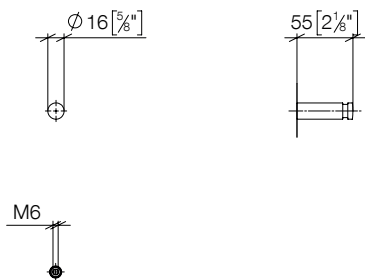

83 251 809

1. **VAIA Hooks**
2. 46mm projection
3. **Fits VAIA**
4. **Custom-made options**
5. Finish variants

Standard article	83 251 809 FF	FF	Euro
Chrome		-00	112.30
Platinum		-08	179.80
Brushed Platinum		-06	179.80
Champagne (22kt Gold)		-47	224.60
Brushed Champagne (22kt Gold)		-46	224.60
Brushed Durabronz (23kt Gold)		-28	224.60
Dark Chrome		-19	168.50
Brushed Dark Platinum		-99	202.20