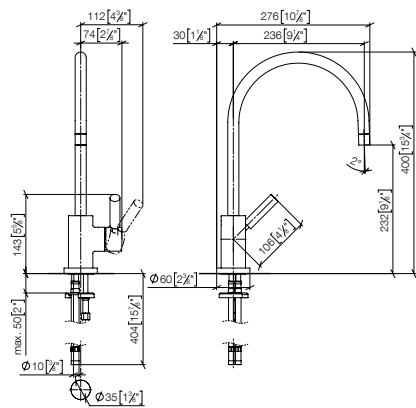

Recommended miscellaneous
Strainer waste with control handle

	10 710 970 FF	FF	Euro
Chrome	-00		187.70
Brushed Chrome	-93		244.00
Platinum	-08		300.20
Brushed Platinum	-06		300.20
Champagne (22kt Gold)	-47		375.40
Brushed Champagne (22kt Gold)	-46		375.40
Durabross (23kt Gold)	-09		375.40
Brushed Durabross (23kt Gold)	-28		375.40
Dark Chrome	-19		281.50
Brushed Dark Platinum	-99		281.40
Matte Black	-33		253.50

Recommended miscellaneous
Dispenser with rosette

	82 444 970 FF	FF	Euro
Chrome	-00		290.00
Brushed Chrome	-93		377.00
Platinum	-08		464.00
Brushed Platinum	-06		464.00
Champagne (22kt Gold)	-47		580.00
Brushed Champagne (22kt Gold)	-46		580.00
Durabross (23kt Gold)	-09		580.00
Brushed Durabross (23kt Gold)	-28		580.00
Dark Chrome	-19		435.00
Brushed Dark Platinum	-99		435.00
Matte Black	-33		391.50

33 815 888

TARA Single-lever mixer

- 236mm projection
- pivotable spout 360°
- air-enriched flow
- max. flow 7 l/min at 3 bar flow pressure
- lead-free
- WRAS 1705020
- This product can help a building meet the requirements of Green Building Rating Systems, e.g. LEED®, BREEAM®, DGNB

Custom-made options

- Finish variants
- Red/blue marking