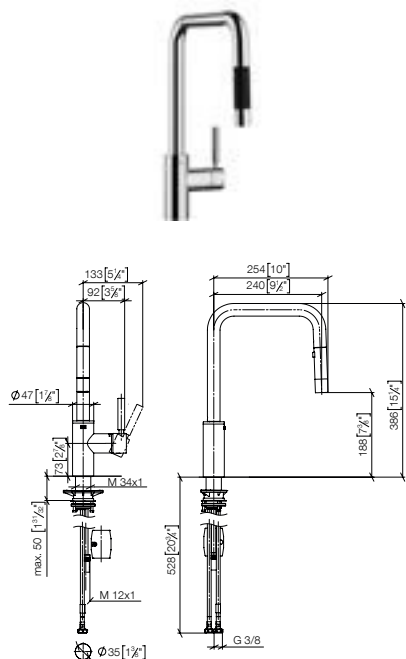

33 870 861

META SQUARE

Single-lever mixer Pull-down with spray function

- 240mm projection
- pivotable spout 360°
- Optional swivel limiter available with swivel limiter set 12 823 970 90
- laminar and spray flow
- 1800 mm metal shower hose
- sprayface with anti-scaling system
- max. flow 10.4 l/min at 3 bar flow pressure
- lead-free
- This product can help a building meet the requirements of Green Building Rating Systems, e.g. LEED®, BREEAM®, DGNB

Intrinsic protection against back flow.

Custom-made options

- Finish variants
- Red/blue marking

Standard article	33 870 861 FF	FF	Euro
Chrome	-00		896.50
Brushed Chrome	-93		1,165.50
Platinum	-08		1,434.30
Brushed Platinum	-06		1,434.30
Champagne (22kt Gold)	-47		1,793.00
Brushed Champagne (22kt Gold)	-46		1,793.00
Durabrass (23kt Gold)	-09		1,793.00
Brushed Durabrass (23kt Gold)	-28		1,793.00
Dark Chrome	-19		1,344.80
Brushed Dark Platinum	-99		1,344.80
Matte Black	-33		1,210.20

Recommended miscellaneous
Strainer waste with control handle

10 712 970 FF FF Euro

Chrome	-00	187.70
Brushed Chrome	-93	244.00
Platinum	-08	300.20
Brushed Platinum	-06	300.20
Champagne (22kt Gold)	-47	375.40
Brushed Champagne (22kt Gold)	-46	375.40
Durabrass (23kt Gold)	-09	375.40
Brushed Durabrass (23kt Gold)	-28	375.40
Dark Chrome	-19	281.50
Brushed Dark Platinum	-99	281.40
Matte Black	-33	253.50

Recommended miscellaneous
Dispenser without rosette

82 424 970 FF FF Euro

Chrome	-00	266.20
Brushed Chrome	-93	346.10
Platinum	-08	425.90
Brushed Platinum	-06	425.90
Champagne (22kt Gold)	-47	532.40
Brushed Champagne (22kt Gold)	-46	532.40
Durabrass (23kt Gold)	-09	532.40
Brushed Durabrass (23kt Gold)	-28	532.40
Dark Chrome	-19	399.40
Brushed Dark Platinum	-99	479.10
Matte Black	-33	359.30

17 861 625

META SQUARE

HOT & COLD WATER DISPENSER

- 145mm projection
- rigid, thermally insulated spout
- laminar flow
- provides filtered, hot water up to 93°C
- provides filtered, cold water
- max. flow 2 l/min at 3 bar flow pressure
- ready-to-use control unit for wall mounting (137mm x 159mm x 60mm)
- electronic magnetic valve
- 100-230 V, 50-60 Hz, 18 W power supply unit, incl. country-specific adapter set
- lead-free
- This product can help a building meet the requirements of Green Building Rating Systems, e.g. LEED®, BREEAM®, DGNB

A minimum flow pressure of 3 bar is necessary for the HOT & COLD WATER DISPENSER to work perfectly in conjunction with a hot water tank and filter.

In addition, the installation must be above a kitchen sink.

The filter cartridge must be changed every six months. The installation instructions contain further information for guidance.

Detailed planning information and technical data can be found at www.dornbracht.com/professional

Custom-made options

- Finish variants

Standard article	17 861 625 FF	FF	Euro
Chrome	-00		1,299.40
Brushed Chrome	-93		1,689.20
Platinum	-08		2,079.00
Brushed Platinum	-06		2,079.00
Champagne (22kt Gold)	-47		2,598.80
Brushed Champagne (22kt Gold)	-46		2,598.80
Durabrass (23kt Gold)	-09		2,598.80
Brushed Durabrass (23kt Gold)	-28		2,598.80
Dark Chrome	-19		1,949.10
Brushed Dark Platinum	-99		1,948.90
Matte Black	-33		1,754.00