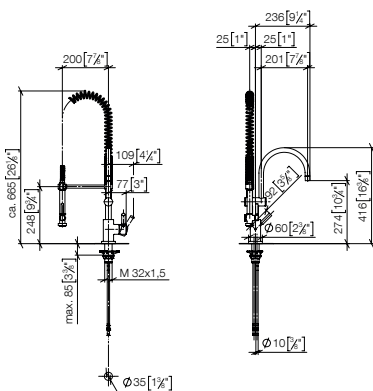

33 880 888

TARA Profi single-lever mixer

- 200mm projection
- pivotable spout 360°
- air-enriched flow and spray flow
- sprayface with anti-scaling system
- max. flow 7 l/min at 3 bar flow pressure
- lead-free
- This product can help a building meet the requirements of Green Building Rating Systems, e.g. LEED®, BREEAM®, DGNB

Intrinsic protection against back flow.

Standard article	33 880 888 FF	FF	Euro
Chrome		-00	1,749.10
Brushed Chrome		-93	2,273.80
Platinum		-08	2,798.60
Brushed Platinum		-06	2,798.60
Dark Chrome		-19	2,623.40
Brushed Dark Platinum		-99	2,623.40

Recommended miscellaneous Strainer waste with control handle

	10 710 970 FF	FF	Euro
Chrome		-00	187.70
Brushed Chrome		-93	244.00
Platinum		-08	300.20
Brushed Platinum		-06	300.20
Dark Chrome		-19	281.50
Brushed Dark Platinum		-99	281.40

Recommended miscellaneous Dispenser with rosette

	82 444 970 FF	FF	Euro
Chrome		-00	290.00
Brushed Chrome		-93	377.00
Platinum		-08	464.00
Brushed Platinum		-06	464.00
Dark Chrome		-19	435.00
Brushed Dark Platinum		-99	435.00

ELO-ENO

LOT

MEM

META SQUARE

SYNC

TARA

TARA ULTRA

VAIA

Pull-Out / Pull-Down

Profi Fitting

BAR TAP

Pot Filler / Pivot

Rinsing Spray

Accessory