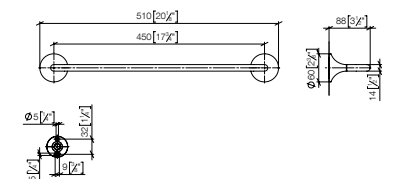

83 060 979

Towel bar

- gauge 600 mm
- width 640mm
- 65mm projection

Fits ELIO, ENO, MEM, META SQUARE, SYNC and TARA ULTRA

Custom-made options

- Finish variants
- Gauge modification

Standard article	83 060 979 FF	FF	Euro
Chrome		-00	287.90
Brushed Chrome		-93	374.30
Brushed Platinum		-06	460.70
Champagne (22kt Gold)		-47	575.90
Brushed Champagne (22kt Gold)		-46	575.90
Dark Chrome		-19	432.00
Brushed Dark Platinum		-99	518.30
Matte Black		-33	388.80

83 060 892

TARA Towel bar

- gauge 600 mm
- width 655mm
- 81mm projection

Fits TARA

Custom-made options

- Finish variants
- Gauge modification

Standard article	83 060 892 FF	FF	Euro
Chrome		-00	390.20
Brushed Chrome		-93	507.20
Platinum		-08	624.10
Brushed Platinum		-06	624.10
Champagne (22kt Gold)		-47	780.30
Brushed Champagne (22kt Gold)		-46	780.30
Brushed Durabronze (23kt Gold)		-28	780.30
Dark Chrome		-19	585.40
Brushed Dark Platinum		-99	702.40
Matte Black		-33	526.80

83 070 809

VAIA Towel bar

- gauge 450 mm
- width 510mm
- 88mm projection

Fits VAIA

Custom-made options

- Finish variants
- Gauge modification

Standard article	83 070 809 FF	FF	Euro
Chrome		-00	370.70
Platinum		-08	593.10
Brushed Platinum		-06	593.10
Champagne (22kt Gold)		-47	741.30
Brushed Champagne (22kt Gold)		-46	741.30
Brushed Durabronze (23kt Gold)		-28	741.30
Dark Chrome		-19	556.10
Brushed Dark Platinum		-99	667.10