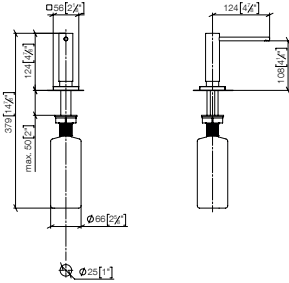

- 124mm projection
- 500 ml bottle
- can be filled from the top
- rotating pump head

Fits LOT

Custom-made options

- Finish variants

Standard article	82 439 970 FF	FF	Euro
Chrome		-00	331.70
Brushed Chrome		-93	431.30
Platinum		-08	520.30
Brushed Platinum		-06	520.30
Champagne (22kt Gold)		-47	663.40
Brushed Champagne (22kt Gold)		-46	663.40
Durabrass (23kt Gold)		-09	663.40
Brushed Durabrass (23kt Gold)		-28	663.40
Dark Chrome		-19	497.60
Brushed Dark Platinum		-99	597.20