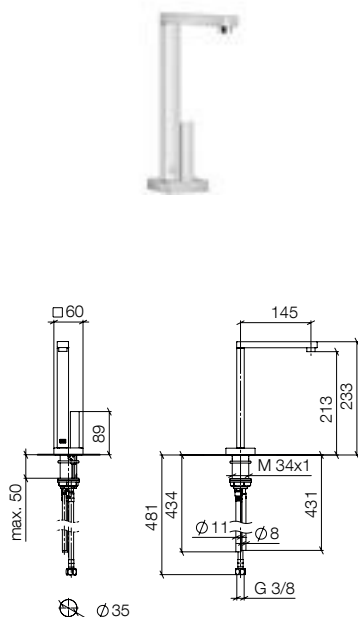

17 861 680

LOT HOT & COLD WATER DISPENSER

- 145mm projection
- rigid, thermally insulated spout
- laminar flow
- provides filtered, hot water up to 93°C
- provides filtered, cold water
- max. flow 2 l/min at 3 bar flow pressure
- ready-to-use control unit for wall mounting (135mm x 160mm x 60mm)
- electronic magnetic valve
- 100-230 V, 50-60 Hz, 18 W power supply unit, incl. country-specific adapter set
- lead-free
- This product can help a building meet the requirements of Green Building Rating Systems, e.g. LEED®, BREEAM®, DGNB

A minimum flow pressure of 3 bar is necessary for the HOT & COLD WATER DISPENSER to work perfectly in conjunction with a hot water tank and filter.

In addition, the installation must be above a kitchen sink.

The filter cartridge must be changed every six months. The installation instructions contain further information for guidance.

Detailed planning information and technical data can be found at www.dornbracht.com/professional

Custom-made options

- Finish variants

Required miscellaneous
Hot water tank incl. filter

	12 892 970 FF	FF	Euro
		90	1,135.10

Standard article	17 861 680 FF	FF	Euro
Chrome		-00	1,812.90
Platinum		-08	2,900.70
Brushed Platinum		-06	2,900.70
Champagne (22kt Gold)		-47	3,625.90
Brushed Champagne (22kt Gold)		-46	3,625.90
Brushed Durabronz (23kt Gold)		-28	3,625.90
Dark Chrome		-19	2,719.40
Brushed Dark Platinum		-99	2,719.40

32 805 680

LOT BAR TAP Two-hole mixer with individual rosettes

- 165mm projection
- pivotable spout 360°
- air-enriched flow
- max. flow 8 l/min at 3 bar flow pressure
- lead-free
- WRAS 1909073
- This product can help a building meet the requirements of Green Building Rating Systems, e.g. LEED®, BREEAM®, DGNB