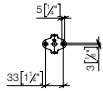

Accessory

83 080 892

TARA Towel bar
• gauge 800 mm
• width 855mm
• 81mm projection

Fits TARA
Custom-made options
• Finish variants

Standard article	83 080 892 FF	FF	Euro
Chrome		-00	412.10
Brushed Chrome		-93	535.70
Platinum		-08	659.20
Brushed Platinum		-06	659.20
Champagne (22kt Gold)		-47	824.20
Brushed Champagne (22kt Gold)		-46	824.20
Brushed Durabronze (23kt Gold)		-28	824.20
Dark Chrome		-19	618.10
Brushed Dark Platinum		-99	741.80
Matte Black		-33	556.20

83 080 976

NEW

Towel bar
• gauge 758 mm
• width 800mm
• Height: 35 mm
• 89mm projection

Fits ELIO, ENO, LOT, MEM and TARA ULTRA