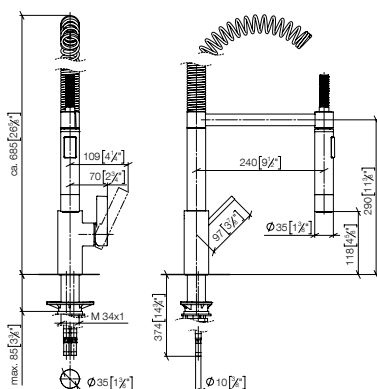

Recommended miscellaneous
Strainer waste with control handle

10 712 970 FF FF Euro

Chrome	-00	187.70
Brushed Chrome	-93	244.00
Platinum	-08	300.20
Brushed Platinum	-06	300.20
Dark Chrome	-19	281.50
Brushed Dark Platinum	-99	281.40

Recommended miscellaneous
Dispenser without rosette

82 424 970 FF FF Euro

Chrome	-00	266.20
Brushed Chrome	-93	346.10
Platinum	-08	425.90
Brushed Platinum	-06	425.90
Dark Chrome	-19	399.40
Brushed Dark Platinum	-99	479.10

Elio-ENO

LOT

MEM

META SQUARE

SYNC

TARA

TARA ULTRA

VAIA

Pull-Out / Pull-Down

Profi Fitting

BAR TAP

Pot Filler / Pivot

Rinsing Spray

Accessory