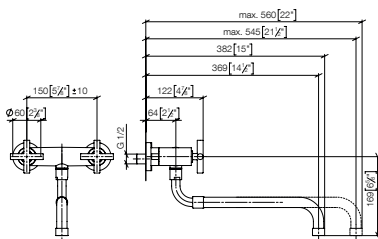

Standard article

31 151 892 FF

FF

Euro

Chrome	-00	1,071.80
Brushed Chrome	-93	1,393.30
Platinum	-08	1,714.90
Brushed Platinum	-06	1,714.90
Champagne (22kt Gold)	-47	2,143.60
Brushed Champagne (22kt Gold)	-46	2,143.60
Durabrand (23kt Gold)	-09	2,143.60
Brushed Durabrand (23kt Gold)	-28	2,143.60
Dark Chrome	-19	1,607.70
Brushed Dark Platinum	-99	1,607.80

Custom-made options

- Finish variants
- Red/blue marking