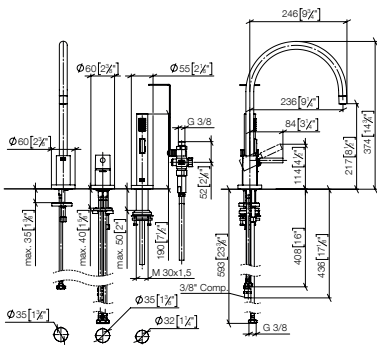

Intrinsic protection against back flow.
Operating unit can be positioned freely.

Set	1x 32 816 888 FF max. flow 8.3 l/min		1x 27 731 970 FF		Total price:
	FF	Euro	FF	Euro	Euro
Chrome	-00	1,042.20	-00	530.20	1,572.40
Brushed Chrome	-93	1,354.90	-93	689.20	2,044.10
Platinum	-08	1,667.50	-08	848.30	2,515.80
Brushed Platinum	-06	1,667.50	-06	848.30	2,515.80
Champagne (22kt Gold)	-47	2,084.40	-47	1,060.40	3,144.80
Brushed Champagne (22kt Gold)	-46	2,084.40	-46	1,060.40	3,144.80
Durabrass (23kt Gold)	-09	2,084.40	-09	1,060.40	3,144.80
Brushed Durabrass (23kt Gold)	-28	2,084.40	-28	1,060.40	3,144.80
Dark Chrome	-19	1,563.30	-19	795.30	2,358.60
Brushed Dark Platinum	-99	1,563.30	-99	795.30	2,358.60
Matte Black	-33	1,407.00	-33	715.70	2,122.70