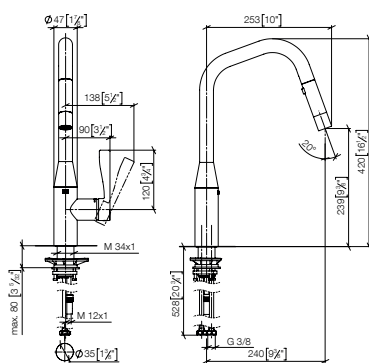

Recommended miscellaneous Strainer waste with control handle

	10 712 970 FF	FF	Euro
Chrome	-00		187.70
Brushed Chrome	-93		244.00
Platinum	-08		300.20
Brushed Platinum	-06		300.20
Champagne (22kt Gold)	-47		375.40
Brushed Champagne (22kt Gold)	-46		375.40
Durabrass (23kt Gold)	-09		375.40
Brushed Durabrass (23kt Gold)	-28		375.40
Dark Chrome	-19		281.50
Brushed Dark Platinum	-99		281.40
Matte Black	-33		253.50

Recommended miscellaneous Dispenser without rosette

	82 424 970 FF	FF	Euro
Chrome	-00		266.20
Brushed Chrome	-93		346.10
Platinum	-08		425.90
Brushed Platinum	-06		425.90
Champagne (22kt Gold)	-47		532.40
Brushed Champagne (22kt Gold)	-46		532.40
Durabrass (23kt Gold)	-09		532.40
Brushed Durabrass (23kt Gold)	-28		532.40
Dark Chrome	-19		399.40
Brushed Dark Platinum	-99		479.10
Matte Black	-33		359.30

E.LIO-ENO

LOT

MEM

META SQUARE

SYNC

TARA

TARA ULTRA

VAIA

Pull-Out / Pull-Down

Profi Fitting

BAR TAP

Pot Filler / Pivot

Rinsing Spray

Accessory