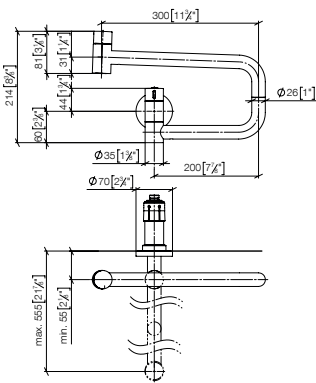

Recommended miscellaneous
Aerator laminar with slit Laminar flow M24x1 - 1 l/min.

	90 23 01 026 03 FF	FF	Euro
Chrome	-00		48.00
Platinum	-08		62.00
Brushed Platinum	-06		70.00
Brushed Durabress (23kt Gold)	-28		72.00
Brushed Dark Platinum	-99		72.00

Standard article

30 805 875 FF

FF

Euro

Chrome	-00	1,255.10
Brushed Chrome	-93	1,631.70
Platinum	-08	2,008.20
Brushed Platinum	-06	2,008.20
Champagne (22kt Gold)	-47	2,510.20
Brushed Champagne (22kt Gold)	-46	2,510.20
Durabress (23kt Gold)	-09	2,510.20
Brushed Durabress (23kt Gold)	-28	2,510.20
Dark Chrome	-19	1,882.70
Brushed Dark Platinum	-99	1,876.00

Required miscellaneous
POT FILLER Concealed wall elbow

	35 087 970 FF	FF	Euro
Concealed rough parts	90		259.80