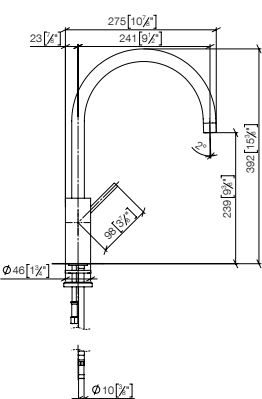

Recommended miscellaneous
Strainer waste with control handle

	10 712 970 FF	FF	Euro
Chrome	-00		187.70
Brushed Chrome	-93		244.00
Platinum	-08		300.20
Brushed Platinum	-06		300.20
Champagne (22kt Gold)	-47		375.40
Brushed Champagne (22kt Gold)	-46		375.40
Durabrand (23kt Gold)	-09		375.40
Brushed Durabrand (23kt Gold)	-28		375.40
Dark Chrome	-19		281.50
Brushed Dark Platinum	-99		281.40
Matte Black	-33		253.50

Recommended miscellaneous
Dispenser without rosette

	82 424 970 FF	FF	Euro
Chrome	-00		266.20
Brushed Chrome	-93		346.10
Platinum	-08		425.90
Brushed Platinum	-06		425.90
Champagne (22kt Gold)	-47		532.40
Brushed Champagne (22kt Gold)	-46		532.40
Durabrand (23kt Gold)	-09		532.40
Brushed Durabrand (23kt Gold)	-28		532.40
Dark Chrome	-19		399.40
Brushed Dark Platinum	-99		479.10
Matte Black	-33		359.30

ELIO-ENO

LOT

MEM

META SQUARE

SYNC

TARA

TARA ULTRA

VAIA

Pull-Out / Pull-Down

Profi Fitting

BAR TAP

Pot Filler / Pivot

Rinsing Spray

Accessory