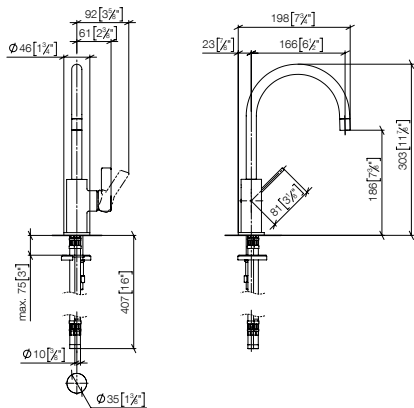

Custom-made options

- Finish variants

Standard article	33 805 875 FF	FF	Euro
Chrome		-00	673.10
Brushed Chrome		-93	875.10
Platinum		-08	1,076.90
Brushed Platinum		-06	1,076.90
Champagne (22kt Gold)		-47	1,346.20
Brushed Champagne (22kt Gold)		-46	1,346.20
Durabrass (23kt Gold)		-09	1,346.20
Brushed Durabrass (23kt Gold)		-28	1,346.20
Dark Chrome		-19	1,009.70
Brushed Dark Platinum		-99	1,009.60
Matte Black		-33	908.70

Recommended miscellaneous
Strainer waste with control handle

	10 712 970 FF	FF	Euro
Chrome		-00	187.70
Brushed Chrome		-93	244.00
Platinum		-08	300.20
Brushed Platinum		-06	300.20
Champagne (22kt Gold)		-47	375.40
Brushed Champagne (22kt Gold)		-46	375.40
Durabrass (23kt Gold)		-09	375.40
Brushed Durabrass (23kt Gold)		-28	375.40
Dark Chrome		-19	281.50
Brushed Dark Platinum		-99	281.40
Matte Black		-33	253.50

Recommended miscellaneous
Dispenser without rosette

	82 424 970 FF	FF	Euro
Chrome		-00	266.20
Brushed Chrome		-93	346.10
Platinum		-08	425.90
Brushed Platinum		-06	425.90
Champagne (22kt Gold)		-47	532.40
Brushed Champagne (22kt Gold)		-46	532.40
Durabrass (23kt Gold)		-09	532.40
Brushed Durabrass (23kt Gold)		-28	532.40
Dark Chrome		-19	399.40
Brushed Dark Platinum		-99	479.10
Matte Black		-33	359.30