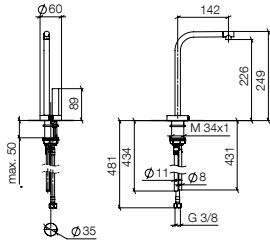

17 861 790

ELIO HOT & COLD WATER DISPENSER

- 142mm projection
- rigid, thermally insulated spout
- laminar flow
- provides filtered, hot water up to 93°C
- provides filtered, cold water
- max. flow 2 l/min at 3 bar flow pressure
- ready-to-use control unit for wall mounting (135mm x 160mm x 60mm)
- electronic magnetic valve
- 100-230 V, 50-60 Hz, 18 W power supply unit, incl. country-specific adapter set
- lead-free
- This product can help a building meet the requirements of Green Building Rating Systems, e.g. LEED®, BREEAM®, DGNB