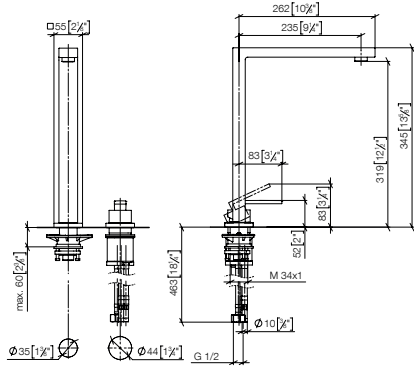

32 815 680
NEW

LOT Two-hole mixer with individual rosettes

- 235mm projection
- pivoting spout 360°
- air-enriched flow
- max. flow 8 l/min at 3 bar flow pressure
- lead-free
- WRAS
- This product can help a building meet the requirements of Green Building Rating Systems, e.g. LEED®, BREEAM®, DGNB

Operating unit can be positioned freely.

Standard article	32 815 680 FF	FF	Euro
Chrome		-00	1,727.80
Platinum		-08	2,764.50
Brushed Platinum		-06	2,764.50
Champagne (22kt Gold)		-47	3,455.60
Brushed Champagne (22kt Gold)		-46	3,455.60
Brushed Durabronz (23kt Gold)		-28	3,455.60
Dark Chrome		-19	2,591.70
Brushed Dark Platinum		-99	2,591.70