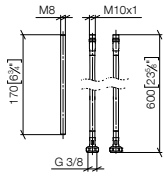

12 803 970

Extension set

- for clamping depths > 45 mm to max. 85 mm

For combination with single-lever mixer
33800875, 33816875, 33826875, 33836875,
33800888, 33815888, 33826888, 33836888,
33805875, 33800790, 33826790, 33810625,
33820625.

Standard article	12 803 970 FF	FF	Euro
		90	80.30

12 845 970