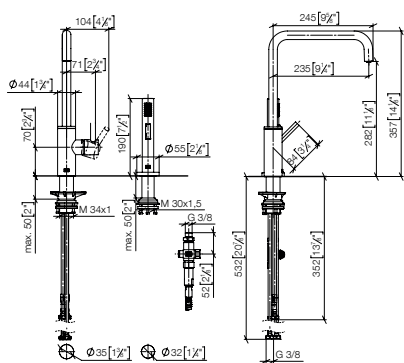

Recommended miscellaneous
Dispenser with rosette

	82 444 970 FF	FF	Euro
Chrome	-00		290.00
Brushed Chrome	-93		377.00
Platinum	-08		464.00
Brushed Platinum	-06		464.00
Champagne (22kt Gold)	-47		580.00
Brushed Champagne (22kt Gold)	-46		580.00
Durabrass (23kt Gold)	-09		580.00
Brushed Durabrass (23kt Gold)	-28		580.00
Dark Chrome	-19		435.00
Brushed Dark Platinum	-99		435.00
Matte Black	-33		391.50

Recommended miscellaneous
Strainer waste with control handle

	10 710 970 FF	FF	Euro
Chrome	-00		187.70
Brushed Chrome	-93		244.00
Platinum	-08		300.20
Brushed Platinum	-06		300.20
Champagne (22kt Gold)	-47		375.40
Brushed Champagne (22kt Gold)	-46		375.40
Durabrass (23kt Gold)	-09		375.40
Brushed Durabrass (23kt Gold)	-28		375.40
Dark Chrome	-19		281.50
Brushed Dark Platinum	-99		281.40
Matte Black	-33		253.50

Elio-ENO

LOT

MEM

META SQUARE

SYNC

TARA

TARA ULTRA

VAIA

Pull-Out / Pull-Down

Profi Fitting

BAR TAP

Pot Filler / Pivot

Rinsing Spray

Accessory