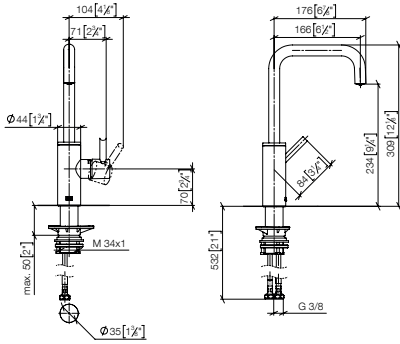

META SQUARE

Sieger Design

33 805 861

META SQUARE BAR TAP Single-lever mixer

- 166mm projection
- pivotable spout 360°
- Optional swivel limiter available with swivel limiter set 12 820 970 90
- air-enriched flow
- max. flow 8 l/min at 3 bar flow pressure
- lead-free
- This product can help a building meet the requirements of Green Building Rating Systems, e.g. LEED®, BREEAM®, DGNB

Custom-made options

- Finish variants
- Red/blue marking
- without logo

Standard article	33 805 861 FF	FF	Euro
Chrome	-00		697.80
Brushed Chrome	-93		907.10
Platinum	-08		1,116.50
Brushed Platinum	-06		1,116.50
Champagne (22kt Gold)	-47		1,395.60
Brushed Champagne (22kt Gold)	-46		1,395.60
Durabross (23kt Gold)	-09		1,395.60
Brushed Durabross (23kt Gold)	-28		1,395.60
Dark Chrome	-19		1,046.70
Brushed Dark Platinum	-99		1,046.70
Matte Black	-33		942.00

Recommended miscellaneous Strainer waste with control handle

	10 712 970 FF	FF	Euro
Chrome	-00		187.70
Brushed Chrome	-93		244.00
Platinum	-08		300.20
Brushed Platinum	-06		300.20
Champagne (22kt Gold)	-47		375.40
Brushed Champagne (22kt Gold)	-46		375.40
Durabross (23kt Gold)	-09		375.40
Brushed Durabross (23kt Gold)	-28		375.40
Dark Chrome	-19		281.50
Brushed Dark Platinum	-99		281.40
Matte Black	-33		253.50

Recommended miscellaneous Dispenser without rosette

	82 424 970 FF	FF	Euro
Chrome	-00		266.20
Brushed Chrome	-93		346.10
Platinum	-08		425.90
Brushed Platinum	-06		425.90
Champagne (22kt Gold)	-47		532.40
Brushed Champagne (22kt Gold)	-46		532.40
Durabross (23kt Gold)	-09		532.40
Brushed Durabross (23kt Gold)	-28		532.40
Dark Chrome	-19		399.40
Brushed Dark Platinum	-99		479.10
Matte Black	-33		359.30

E.LIO-ENO

LOT

MEM

META SQUARE

SYNC

TARA

TARA ULTRA

VAIA

Pull-Out / Pull-Down

Profi Fitting

BAR TAP

Pot Filler / Pivot

Rinsing Spray

Accessory

33 800 861

META SQUARE Single-lever mixer

- 200mm projection
- pivotable spout 360°
- Optional swivel limiter available with swivel limiter set 12 820 970 90
- air-enriched flow
- max. flow 8 l/min at 3 bar flow pressure
- lead-free
- This product can help a building meet the requirements of Green Building Rating Systems, e.g. LEED®, BREEAM®, DGNB

Custom-made options

- Finish variants
- Red/blue marking
- without logo

Standard article	33 800 861 FF	FF	Euro
Chrome	-00		746.50
Brushed Chrome	-93		970.50
Platinum	-08		1,194.40
Brushed Platinum	-06		1,194.40
Champagne (22kt Gold)	-47		1,493.10
Brushed Champagne (22kt Gold)	-46		1,493.10
Durabross (23kt Gold)	-09		1,493.10
Brushed Durabross (23kt Gold)	-28		1,493.10
Dark Chrome	-19		1,119.90
Brushed Dark Platinum	-99		1,119.90
Matte Black	-33		1,007.90