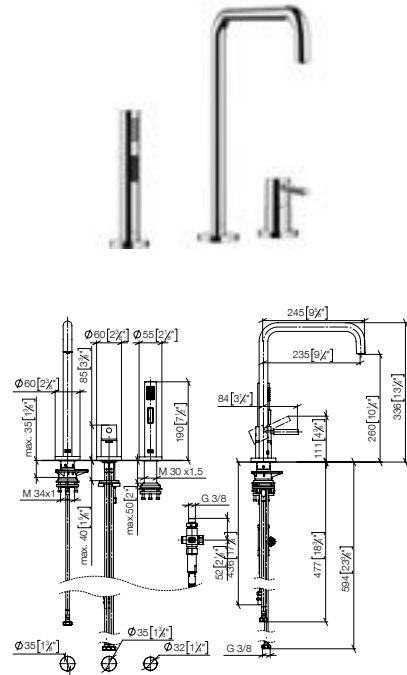

32 815 861 + 27 731 970

META SQUARE

Two-hole mixer with individual rosettes with rinsing spray set

- 235mm projection
- pivotable spout 360°
- Optional swivel limiter available with swivel limiter set 12 820 970 90
- air-enriched flow and spray flow
- fabric braided hose 1500 mm
- automatic spout/shower diverter
- sprayface with anti-scaling system
- max. flow 8 l/min at 3 bar flow pressure
- lead-free
- This product can help a building meet the requirements of Green Building Rating Systems, e.g. LEED®, BREEAM®, DGNB

Intrinsic protection against back flow.

Operating unit can be positioned freely.