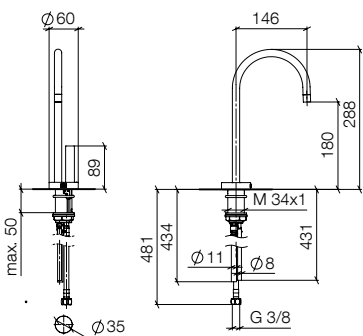

17 861 875

TARA ULTRA HOT & COLD WATER DISPENSER

- 146mm projection
- rigid, thermally insulated spout
- laminar flow
- provides filtered, hot water up to 93°C
- provides filtered, cold water
- max. flow 2 l/min at 3 bar flow pressure
- ready-to-use control unit for wall mounting (135mm x 160mm x 60mm)
- electronic magnetic valve
- 100-230 V, 50-60 Hz, 18 W power supply unit, incl. country-specific adapter set
- lead-free
- This product can help a building meet the requirements of Green Building Rating Systems, e.g. LEED®, BREEAM®, DGNB

A minimum flow pressure of 3 bar is necessary for the HOT & COLD WATER DISPENSER to work perfectly in conjunction with a hot water tank and filter.

In addition, the installation must be above a kitchen sink.

The filter cartridge must be changed every six months. The installation instructions contain further information for guidance.

Detailed planning information and technical data can be found at www.dornbracht.com/professional

Custom-made options

- Finish variants

Standard article	17 861 875 FF	FF	Euro
Chrome		-00	1,115.30
Brushed Chrome		-93	1,449.80
Platinum		-08	1,784.40
Brushed Platinum		-06	1,784.40
Champagne (22kt Gold)		-47	2,230.50
Brushed Champagne (22kt Gold)		-46	2,230.50
Durabrass (23kt Gold)		-09	2,230.50
Brushed Durabrass (23kt Gold)		-28	2,230.50
Dark Chrome		-19	1,672.90
Brushed Dark Platinum		-99	1,672.80
Matte Black		-33	1,505.30

Required miscellaneous
Hot water tank incl. filter

	12 892 970 FF	FF	Euro
		90	1,135.10

E.LIO-ENO

LOT

MEM

META SQUARE

SYNC

TARA

TARA ULTRA

VAIA

Pull-Out / Pull-Down

Profi Fitting

BAR TAP

Pot Filler / Pivot

Rinsing Spray

Accessory

33 805 875

TARA ULTRA BAR TAP Single-lever mixer

- 166mm projection
- pivotable spout 360°
- laminar flow
- max. flow 8 l/min at 3 bar flow pressure
- lead-free
- This product can help a building meet the requirements of Green Building Rating Systems, e.g. LEED®, BREEAM®, DGNB