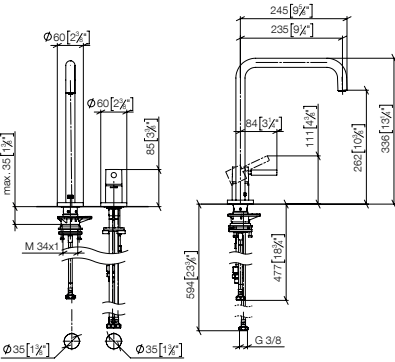

Recommended miscellaneous
Strainer waste with control handle

	10 710 970 FF		Euro
	FF	FF	Euro
Chrome	-00	-00	187.70
Brushed Chrome	-93	-93	244.00
Platinum	-08	-08	300.20
Brushed Platinum	-06	-06	300.20
Champagne (22kt Gold)	-47	-47	375.40
Brushed Champagne (22kt Gold)	-46	-46	375.40
Durabrass (23kt Gold)	-09	-09	375.40
Brushed Durabrass (23kt Gold)	-28	-28	375.40
Dark Chrome	-19	-19	281.50
Brushed Dark Platinum	-99	-99	281.40
Matte Black	-33	-33	253.50

Recommended miscellaneous
Dispenser with rosette

	82 444 970 FF		Euro
	FF	FF	Euro
Chrome	-00	-00	290.00
Brushed Chrome	-93	-93	377.00
Platinum	-08	-08	464.00
Brushed Platinum	-06	-06	464.00
Champagne (22kt Gold)	-47	-47	580.00
Brushed Champagne (22kt Gold)	-46	-46	580.00
Durabrass (23kt Gold)	-09	-09	580.00
Brushed Durabrass (23kt Gold)	-28	-28	580.00
Dark Chrome	-19	-19	435.00
Brushed Dark Platinum	-99	-99	435.00
Matte Black	-33	-33	391.50

- E.LIO-ENO
- LOT
- MEM
- META SQUARE
- SYNC
- TARA
- TARA ULTRA
- VAIA
- Pull-Out / Pull-Down
- Profi Fitting
- BAR TAP
- Pot Filler / Pivot
- Rinsing Spray
- Accessory