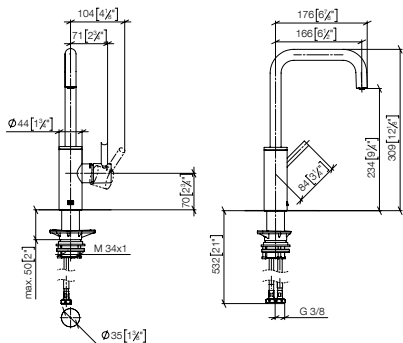

META SQUARE BAR TAP Single-lever mixer

- **166mm projection**
- pivotable spout 360°
- Optional swivel limiter available with swivel limiter set 12 820 970 90
- air-enriched flow
- max. flow 8 l/min at 3 bar flow pressure
- lead-free
- This product can help a building meet the requirements of Green Building Rating Systems, e.g. LEED®, BREEAM®, DGNB