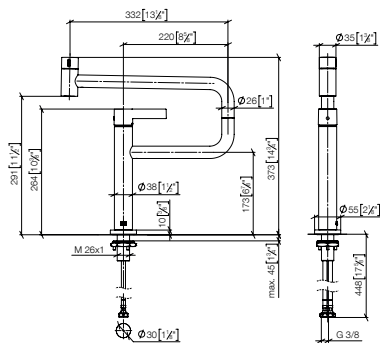

33 845 875

TARA ULTRA PIVOT Single-lever mixer

- 552mm projection
- pivotable spout 360°
- air-enriched flow
- max. flow 8 l/min at 3 bar flow pressure
- lead-free
- This product can help a building meet the requirements of Green Building Rating Systems, e.g. LEED®, BREEAM®, DGNB

Custom-made options

- Finish variants

Recommended miscellaneous
Strainer waste with control handle

	10 710 970 FF	FF	Euro
Chrome	-00		187.70
Brushed Chrome	-93		244.00
Platinum	-08		300.20
Brushed Platinum	-06		300.20
Champagne (22kt Gold)	-47		375.40
Brushed Champagne (22kt Gold)	-46		375.40
Durabrass (23kt Gold)	-09		375.40
Brushed Durabrass (23kt Gold)	-28		375.40
Dark Chrome	-19		281.50
Brushed Dark Platinum	-99		281.40

Recommended miscellaneous
Dispenser with rosette

	82 444 970 FF	FF	Euro
Chrome	-00		290.00
Brushed Chrome	-93		377.00
Platinum	-08		464.00
Brushed Platinum	-06		464.00
Champagne (22kt Gold)	-47		580.00
Brushed Champagne (22kt Gold)	-46		580.00
Durabrass (23kt Gold)	-09		580.00
Brushed Durabrass (23kt Gold)	-28		580.00
Dark Chrome	-19		435.00
Brushed Dark Platinum	-99		435.00

ELIO-ENO

LOT

MEM

META SQUARE

SYNC

TARA

TARA ULTRA

VAIA

Pull-Out / Pull-Down

Profi Fitting

BAR TAP

Pot Filler / Pivot

Rinsing Spray

Accessory