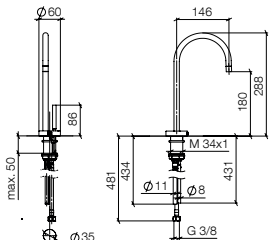

BAR TAP

Sieger Design

17 861 888

TARA HOT & COLD WATER DISPENSER

- 146mm projection
- rigid, thermally insulated spout
- laminar flow
- provides filtered, hot water up to 93°C
- provides filtered, cold water
- max. flow 2 l/min at 3 bar flow pressure
- ready-to-use control unit for wall mounting (135mm x 160mm x 60mm)
- electronic magnetic valve
- 100-230 V, 50-60 Hz, 18 W power supply unit, incl. country-specific adapter set
- lead-free
- This product can help a building meet the requirements of Green Building Rating Systems, e.g. LEED®, BREEAM®, DGNB

A minimum flow pressure of 3 bar is necessary for the HOT & COLD WATER DISPENSER to work perfectly in conjunction with a hot water tank and filter.

In addition, the installation must be above a kitchen sink.

The filter cartridge must be changed every six months. The installation instructions contain further information for guidance.

Detailed planning information and technical data can be found at www.dornbracht.com/professional

Custom-made options

- Finish variants

Standard article	17 861 888 FF	FF	Euro
Chrome		-00	1,299.40
Brushed Chrome		-93	1,689.20
Platinum		-08	2,079.00
Brushed Platinum		-06	2,079.00
Champagne (22kt Gold)		-47	2,598.80
Brushed Champagne (22kt Gold)		-46	2,598.80
Durabrass (23kt Gold)		-09	2,598.80
Brushed Durabrass (23kt Gold)		-28	2,598.80
Dark Chrome		-19	1,949.10
Brushed Dark Platinum		-99	1,948.90
Matte Black		-33	1,754.00

Required miscellaneous
Hot water tank incl. filter

12 892 970 FF	FF	Euro
	90	1,135.10

33 805 888

TARA BAR TAP Single-lever mixer

- 166mm projection
- pivotable spout 360°
- laminar flow
- max. flow 8.3 l/min at 3 bar flow pressure
- lead-free
- This product can help a building meet the requirements of Green Building Rating Systems, e.g. LEED®, BREEAM®, DGNB