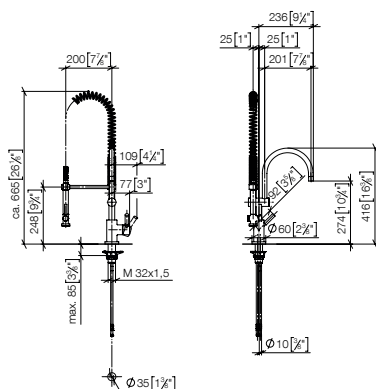

Recommended miscellaneous
Strainer waste with control handle

	10 710 970 FF	FF	Euro
Chrome		-00	187.70
Brushed Chrome		-93	244.00
Platinum		-08	300.20
Brushed Platinum		-06	300.20
Dark Chrome		-19	281.50
Brushed Dark Platinum		-99	281.40

Recommended miscellaneous
Dispenser with rosette

	82 444 970 FF	FF	Euro
Chrome		-00	290.00
Brushed Chrome		-93	377.00
Platinum		-08	464.00
Brushed Platinum		-06	464.00
Dark Chrome		-19	435.00
Brushed Dark Platinum		-99	435.00

ELIO-ENO

LOT

MEM

META SQUARE

SYNC

TARA

TARA ULTRA

VAIA

Pull-Out / Pull-Down

Profi Fitting

BAR TAP

Pot Filler / Pivot

Rinsing Spray

Accessory