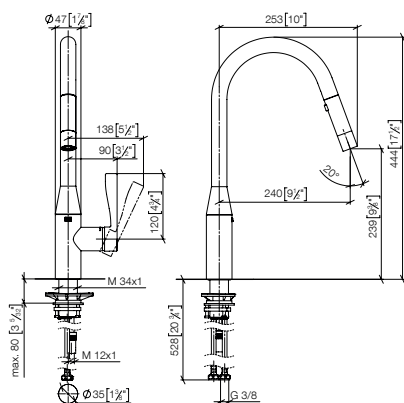

Pull-Out / Pull-Down

Sieger Design

33 870 895

SYNC Single-lever mixer Pull-down with spray function

- 240mm projection
- pivotable spout 360°
- Optional swivel limiter available with swivel limiter set 12 821 970 90
- laminar and spray flow
- 1800 mm metal shower hose
- sprayface with anti-scaling system
- max. flow 10.4 l/min at 3 bar flow pressure
- lead-free
- This product can help a building meet the requirements of Green Building Rating Systems, e.g. LEED®, BREEAM®, DGNB

Intrinsic protection against back flow.

Custom-made options

- Finish variants
- Red/blue marking

Standard article	33 870 895 FF	FF	Euro
Chrome	-00		942.00
Brushed Chrome	-93		1,224.60
Platinum	-08		1,506.90
Brushed Platinum	-06		1,506.90
Champagne (22kt Gold)	-47		1,883.90
Brushed Champagne (22kt Gold)	-46		1,883.90
Durabrass (23kt Gold)	-09		1,883.90
Brushed Durabrass (23kt Gold)	-28		1,883.90
Dark Chrome	-19		1,413.00
Brushed Dark Platinum	-99		1,413.00
Matte Black	-33		1,271.70

Recommended miscellaneous Strainer waste with control handle

	10 712 970 FF	FF	Euro
Chrome	-00		187.70
Brushed Chrome	-93		244.00
Platinum	-08		300.20
Brushed Platinum	-06		300.20
Champagne (22kt Gold)	-47		375.40
Brushed Champagne (22kt Gold)	-46		375.40
Durabrass (23kt Gold)	-09		375.40
Brushed Durabrass (23kt Gold)	-28		375.40
Dark Chrome	-19		281.50
Brushed Dark Platinum	-99		281.40
Matte Black	-33		253.50

Recommended miscellaneous Dispenser without rosette

	82 424 970 FF	FF	Euro
Chrome	-00		266.20
Brushed Chrome	-93		346.10
Platinum	-08		425.90
Brushed Platinum	-06		425.90
Champagne (22kt Gold)	-47		532.40
Brushed Champagne (22kt Gold)	-46		532.40
Durabrass (23kt Gold)	-09		532.40
Brushed Durabrass (23kt Gold)	-28		532.40
Dark Chrome	-19		399.40
Brushed Dark Platinum	-99		479.10
Matte Black	-33		359.30

33 875 895

SYNC Single-lever mixer Pull-down with spray function

- 240mm projection
- pivotable spout 360°
- Optional swivel limiter available with swivel limiter set 12 821 970 90
- laminar and spray flow
- 1800 mm metal shower hose
- sprayface with anti-scaling system
- max. flow 10.4 l/min at 3 bar flow pressure
- lead-free
- This product can help a building meet the requirements of Green Building Rating Systems, e.g. LEED®, BREEAM®, DGNB

Intrinsic protection against back flow.

Custom-made options

- Finish variants
- Red/blue marking

Standard article	33 875 895 FF	FF	Euro
Chrome	-00		942.00
Brushed Chrome	-93		1,224.60
Platinum	-08		1,506.90
Brushed Platinum	-06		1,506.90
Champagne (22kt Gold)	-47		1,883.90
Brushed Champagne (22kt Gold)	-46		1,883.90
Durabrass (23kt Gold)	-09		1,883.90
Brushed Durabrass (23kt Gold)	-28		1,883.90
Dark Chrome	-19		1,413.00
Brushed Dark Platinum	-99		1,413.00
Matte Black	-33		1,271.70