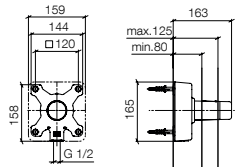

84 435 970

Dispenser free-standing model

- bottle made of crystal glass, matt
- width 60mm
- 250 ml bottle
- 59mm projection

Fits ELIO, ENO, MEM, META SQUARE, SYNC, TARA and TARA ULTRA

Custom-made options

- Finish variants

Standard article	84 435 970 FF	FF	Euro
Chrome		-00	409.30
Brushed Chrome		-93	532.10
Platinum		-08	654.40
Brushed Platinum		-06	654.40
Champagne (22kt Gold)		-47	818.70
Brushed Champagne (22kt Gold)		-46	818.70
Brushed Durabronze (23kt Gold)		-28	818.70
Dark Chrome		-19	614.10
Brushed Dark Platinum		-99	736.80
Matte Black		-33	552.50

35 087 970

POT FILLER Concealed wall elbow

- female thread 1/2" connection
- anti-water packing
- soundproofing
- dust cover
- min. recess depth 80 mm
- max. recess depth 125 mm

Standard article	35 087 970 FF	FF	Euro
Concealed rough parts		90	259.80

Recommended miscellaneous
Leak protection 1/2"

	12 010 970 FF	FF	Euro
		90	80.00