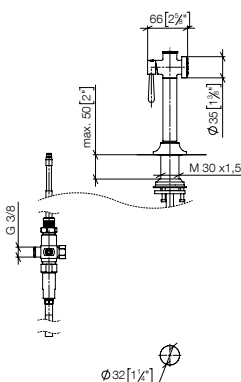

27 731 809
NEW

VAIA Rinsing spray set

- with round rosette
- spray flow
- automatic spout/shower diverter
- fabric braided hose 1500 mm
- sprayface with anti-scaling system
- lead-free

Can only be combined with 33810809, 33826809, 19815809, 19825809.

Intrinsic protection against back flow.

Custom-made options

- Finish variants
- without logo

Standard article	27 731 809 FF	FF	Euro
Chrome		-00	637.00
Brushed Chrome		-93	828.10
Platinum		-08	1,019.20
Brushed Platinum		-06	1,019.20
Champagne (22kt Gold)		-47	1,274.00
Brushed Champagne (22kt Gold)		-46	1,274.00
Durabrass (23kt Gold)		-09	1,274.00
Brushed Durabrass (23kt Gold)		-28	1,274.00
Dark Chrome		-19	955.50
Brushed Dark Platinum		-99	955.50
Matte Black		-33	860.00

27 718 809

VAIA Rinsing spray set

- with round rosette
- spray flow
- automatic spout/shower diverter
- fabric braided hose 1500 mm
- sprayface with anti-scaling system
- lead-free
- This product can help a building meet the requirements of Green Building Rating Systems, e.g. LEED®, BREEAM®, DGNB

Can only be combined with 33810809, 33826809, 19815809, 19825809.

Intrinsic protection against back flow.

Residual water may emerge from the spray after closing.

Custom-made options

- Finish variants

Standard article	27 718 809 FF	FF	Euro
Chrome		-00	669.50
Brushed Chrome		-93	870.40
Platinum		-08	1,071.20
Brushed Platinum		-06	1,071.20
Champagne (22kt Gold)		-47	1,339.10
Brushed Champagne (22kt Gold)		-46	1,339.10
Durabrass (23kt Gold)		-09	1,339.10
Brushed Durabrass (23kt Gold)		-28	1,339.10
Dark Chrome		-19	1,004.30
Brushed Dark Platinum		-99	1,004.30
Matte Black		-33	903.80