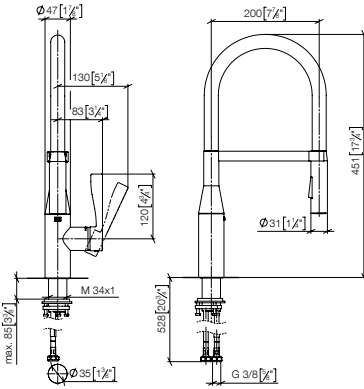

Intrinsic protection against back flow.

Custom-made options

- Finish variants
- Red/blue marking

Standard article	33 865 895 FF	FF	Euro
Chrome		-00	1,440.80
Brushed Chrome		-93	1,592.10
Platinum		-08	1,959.40
Brushed Platinum		-06	1,959.40
Champagne (22kt Gold)		-47	2,449.40
Brushed Champagne (22kt Gold)		-46	2,449.40
Durabronz (23kt Gold)		-09	2,449.40
Brushed Durabronz (23kt Gold)		-28	2,449.40
Dark Chrome		-19	1,837.10
Brushed Dark Platinum		-99	1,836.80
Matte Black		-33	1,653.40