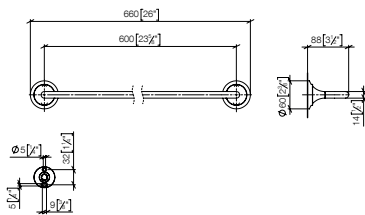

Fits VAIA

Custom-made options

- Finish variants
- Gauge modification

Standard article	83 060 809 FF	FF	Euro
Chrome		-00	390.20
Platinum		-08	624.30
Brushed Platinum		-06	624.10
Champagne (22kt Gold)		-47	780.30
Brushed Champagne (22kt Gold)		-46	780.30
Brushed Durabronze (23kt Gold)		-28	780.30
Dark Chrome		-19	585.40
Brushed Dark Platinum		-99	702.40

83 060 976

NEW

Towel bar

- gauge 558 mm
- width 600mm
- Height: 35 mm
- 89mm projection