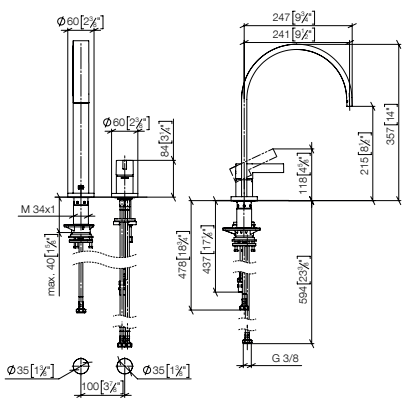

Recommended miscellaneous Strainer waste with control handle

	10 712 970 FF	FF	Euro
Chrome	-00		187.70
Brushed Chrome	-93		244.00
Platinum	-08		300.20
Brushed Platinum	-06		300.20
Champagne (22kt Gold)	-47		375.40
Brushed Champagne (22kt Gold)	-46		375.40
Durabross (23kt Gold)	-09		375.40
Brushed Durabross (23kt Gold)	-28		375.40
Dark Chrome	-19		281.50
Brushed Dark Platinum	-99		281.40
Matte Black	-33		253.50

Recommended miscellaneous Dispenser with rosette

	82 444 970 FF	FF	Euro
Chrome	-00		290.00
Brushed Chrome	-93		377.00
Platinum	-08		464.00
Brushed Platinum	-06		464.00
Champagne (22kt Gold)	-47		580.00
Brushed Champagne (22kt Gold)	-46		580.00
Durabross (23kt Gold)	-09		580.00
Brushed Durabross (23kt Gold)	-28		580.00
Dark Chrome	-19		435.00
Brushed Dark Platinum	-99		435.00
Matte Black	-33		391.50

E.LIO-ENO

LOT

MEM

META SQUARE

SYNC

TARA

TARA ULTRA

VAIA

Pull-Out / Pull-Down

Profi Fitting

BAR TAP

Pot Filler / Pivot

Rinsing Spray

Accessory