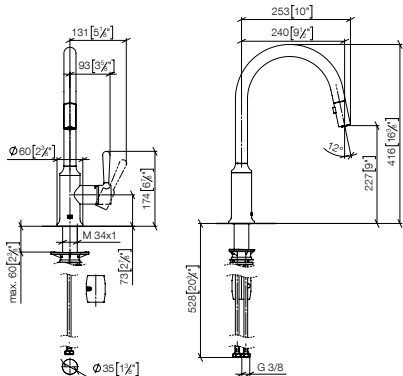

33 870 809
NEW

VAIA Single-lever mixer Pull-down with spray function

- 240mm projection
- pivotable spout 360°
- Optional swivel limiter available with swivel limiter set 12 823 970 90
- air-enriched flow and spray flow
- 1800 mm metal shower hose
- sprayface with anti-scaling system
- max. flow 8 l/min at 3 bar flow pressure
- lead-free
- This product can help a building meet the requirements of Green Building Rating Systems, e.g. LEED®, BREEAM®, DGNB

Intrinsic protection against back flow.

Custom-made options

- Finish variants
- Red/blue marking
- without logo