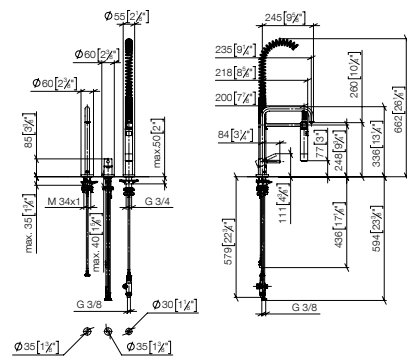

Two-hole mixer with individual rosettes with profi spray set

- 235mm projection
- pivotable spout 360°
- Optional swivel limiter available with swivel limiter set 12 820 970 90
- air-enriched flow and spray flow
- automatic spout/shower diverter
- sprayface with anti-scaling system
- max. flow 8 l/min at 3 bar flow pressure
- lead-free
- This product can help a building meet the requirements of Green Building Rating Systems, e.g. LEED®, BREEAM®, DGNB

Intrinsic protection against back flow.

Operating unit can be positioned freely.