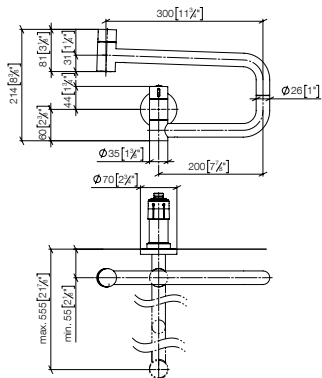

30 805 875

TARA ULTRA POT FILLER Cold-water valve

- 500mm projection
- pivoting spout
- laminar flow
- max. flow 5.7 l/min at 3 bar flow pressure
- min. recess depth 125 mm
- max. recess depth 80 mm
- lead-free
- This product can help a building meet the requirements of Green Building Rating Systems, e.g. LEED®, BREEAM®, DGNB

Custom-made options

- Finish variants
- without logo

Standard article	30 805 875 FF	FF	Euro
Chrome		-00	1,255.10
Brushed Chrome		-93	1,631.70
Platinum		-08	2,008.20
Brushed Platinum		-06	2,008.20
Champagne (22kt Gold)		-47	2,510.20
Brushed Champagne (22kt Gold)		-46	2,510.20
Durabrass (23kt Gold)		-09	2,510.20
Brushed Durabrass (23kt Gold)		-28	2,510.20
Dark Chrome		-19	1,882.70
Brushed Dark Platinum		-99	1,876.00

Recommended miscellaneous
Aerator laminar with slit Laminar flow M24x1 - 11 l/min.

	90 23 01 026 03 FF	FF	Euro
Chrome		-00	48.00
Platinum		-08	62.00
Brushed Platinum		-06	70.00
Brushed Durabrass (23kt Gold)		-28	72.00
Brushed Dark Platinum		-99	72.00

Required miscellaneous
POT FILLER Concealed wall elbow

	35 087 970 FF	FF	Euro
Concealed rough parts		90	259.80

33 845 875

TARA ULTRA PIVOT Single-lever mixer

- 552mm projection
- pivotable spout 360°
- air-enriched flow
- max. flow 8 l/min at 3 bar flow pressure
- lead-free
- This product can help a building meet the requirements of Green Building Rating Systems, e.g. LEED®, BREEAM®, DGNB