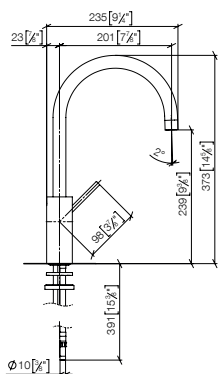

33 800 875

TARA ULTRA

Single-lever mixer

- 201mm projection
- pivotable spout 360°
- air-enriched flow
- max. flow 8 l/min at 3 bar flow pressure
- lead-free
- This product can help a building meet the requirements of Green Building Rating Systems, e.g. LEED®, BREEAM®, DGNB

Custom-made options

- Finish variants
- Red/blue marking
- without logo

Standard article	33 800 875 FF	FF	Euro
Chrome	-00		691.60
Brushed Chrome	-93		899.00
Platinum	-08		1,106.70
Brushed Platinum	-06		1,106.70
Champagne (22kt Gold)	-47		1,383.10
Brushed Champagne (22kt Gold)	-46		1,383.10
Durabrand (23kt Gold)	-09		1,383.10
Brushed Durabrand (23kt Gold)	-28		1,383.10
Dark Chrome	-19		1,037.30
Brushed Dark Platinum	-99		1,037.30
Matte Black	-33		933.60

Recommended miscellaneous
Strainer waste with control handle

	10 712 970 FF	FF	Euro
Chrome	-00		187.70
Brushed Chrome	-93		244.00
Platinum	-08		300.20
Brushed Platinum	-06		300.20
Champagne (22kt Gold)	-47		375.40
Brushed Champagne (22kt Gold)	-46		375.40
Durabrand (23kt Gold)	-09		375.40
Brushed Durabrand (23kt Gold)	-28		375.40
Dark Chrome	-19		281.50
Brushed Dark Platinum	-99		281.40
Matte Black	-33		253.50

Recommended miscellaneous
Dispenser without rosette

	82 424 970 FF	FF	Euro
Chrome	-00		266.20
Brushed Chrome	-93		346.10
Platinum	-08		425.90
Brushed Platinum	-06		425.90
Champagne (22kt Gold)	-47		532.40
Brushed Champagne (22kt Gold)	-46		532.40
Durabrand (23kt Gold)	-09		532.40
Brushed Durabrand (23kt Gold)	-28		532.40
Dark Chrome	-19		399.40
Brushed Dark Platinum	-99		479.10
Matte Black	-33		359.30

33 816 875

TARA ULTRA

Single-lever mixer

- 241mm projection
- pivotable spout 360°
- air-enriched flow
- max. flow 8 l/min at 3 bar flow pressure
- lead-free
- This product can help a building meet the requirements of Green Building Rating Systems, e.g. LEED®, BREEAM®, DGNB

Custom-made options

- Finish variants
- Red/blue marking
- without logo

Standard article	33 816 875 FF	FF	Euro
Chrome	-00		709.70
Brushed Chrome	-93		922.60
Platinum	-08		1,135.50
Brushed Platinum	-06		1,135.50
Champagne (22kt Gold)	-47		1,419.40
Brushed Champagne (22kt Gold)	-46		1,419.40
Durabrand (23kt Gold)	-09		1,419.40
Brushed Durabrand (23kt Gold)	-28		1,419.40
Dark Chrome	-19		1,064.60
Brushed Dark Platinum	-99		1,064.60
Matte Black	-33		958.30