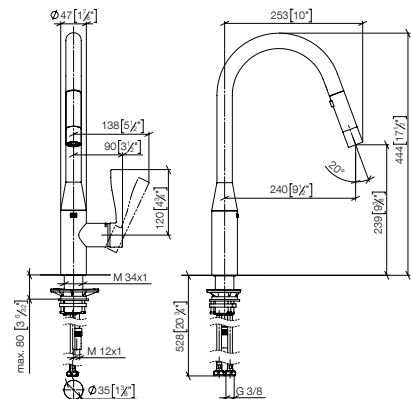

33 870 895

SYNC Single-lever mixer Pull-down with spray function

- 240mm projection
- pivotable spout 360°
- Optional swivel limiter available with swivel limiter set 12 821 970 90
- laminar and spray flow
- 1800 mm metal shower hose
- sprayface with anti-scaling system
- max. flow 10.4 l/min at 3 bar flow pressure
- lead-free
- This product can help a building meet the requirements of Green Building Rating Systems, e.g. LEED®, BREEAM®, DGNB

Intrinsic protection against back flow.

Custom-made options

- Finish variants
- Red/blue marking

Standard article	33 870 895 FF	FF	Euro
Chrome	-00		942.00
Brushed Chrome	-93		1,224.60
Platinum	-08		1,506.90
Brushed Platinum	-06		1,506.90
Champagne (22kt Gold)	-47		1,883.90
Brushed Champagne (22kt Gold)	-46		1,883.90
Durabrass (23kt Gold)	-09		1,883.90
Brushed Durabrass (23kt Gold)	-28		1,883.90
Dark Chrome	-19		1,413.00
Brushed Dark Platinum	-99		1,413.00
Matte Black	-33		1,271.70

Recommended miscellaneous Strainer waste with control handle

	10 712 970 FF	FF	Euro
Chrome	-00		187.70
Brushed Chrome	-93		244.00
Platinum	-08		300.20
Brushed Platinum	-06		300.20
Champagne (22kt Gold)	-47		375.40
Brushed Champagne (22kt Gold)	-46		375.40
Durabrass (23kt Gold)	-09		375.40
Brushed Durabrass (23kt Gold)	-28		375.40
Dark Chrome	-19		281.50
Brushed Dark Platinum	-99		281.40
Matte Black	-33		253.50

Recommended miscellaneous Dispenser without rosette

	82 424 970 FF	FF	Euro
Chrome	-00		266.20
Brushed Chrome	-93		346.10
Platinum	-08		425.90
Brushed Platinum	-06		425.90
Champagne (22kt Gold)	-47		532.40
Brushed Champagne (22kt Gold)	-46		532.40
Durabrass (23kt Gold)	-09		532.40
Brushed Durabrass (23kt Gold)	-28		532.40
Dark Chrome	-19		399.40
Brushed Dark Platinum	-99		479.10
Matte Black	-33		359.30

33 875 895

SYNC Single-lever mixer Pull-down with spray function

- 240mm projection
- pivotable spout 360°
- Optional swivel limiter available with swivel limiter set 12 821 970 90
- laminar and spray flow
- 1800 mm metal shower hose
- sprayface with anti-scaling system
- max. flow 10.4 l/min at 3 bar flow pressure
- lead-free
- This product can help a building meet the requirements of Green Building Rating Systems, e.g. LEED®, BREEAM®, DGNB

Intrinsic protection against back flow.

Custom-made options

- Finish variants
- Red/blue marking

Standard article	33 875 895 FF	FF	Euro
Chrome	-00		942.00
Brushed Chrome	-93		1,224.60
Platinum	-08		1,506.90
Brushed Platinum	-06		1,506.90
Champagne (22kt Gold)	-47		1,883.90
Brushed Champagne (22kt Gold)	-46		1,883.90
Durabrass (23kt Gold)	-09		1,883.90
Brushed Durabrass (23kt Gold)	-28		1,883.90
Dark Chrome	-19		1,413.00
Brushed Dark Platinum	-99		1,413.00
Matte Black	-33		1,271.70