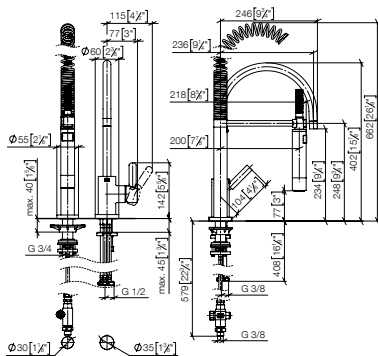

TARA ULTRA Single-lever mixer with profi spray set

- 241mm projection
- pivotable spout 360°
- air-enriched flow and spray flow
- automatic spout/shower diverter
- sprayface with anti-scaling system
- max. flow 8 l/min at 3 bar flow pressure
- lead-free
- This product can help a building meet the requirements of Green Building Rating Systems, e.g. LEED®, BREEAM®, DGNB

Intrinsic protection against back flow.