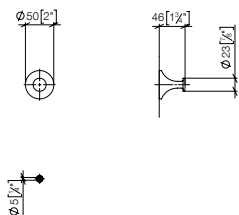

ELIO-ENO

LOT

MEM

META SQUARE

SYNC

TARA

TARA ULTRA

VAIA

Pull-Out / Pull-Down

Profi Fitting

BAR TAP

Pot Filler / Pivot

Rinsing Spray

Accessory