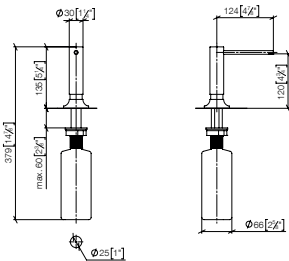

ELIO-ENO

LOT

MEM

META SQUARE

SYNC

TARA

TARA ULTRA

VAIA

Pull-Out / Pull-Down

Profi Fitting

BAR TAP

Pot Filler / Pivot

Rinsing Spray

Accessory