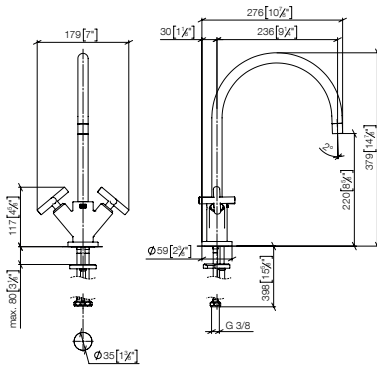

Elio-ENO

LOT

MEM

META SQUARE

SYNC

TARA

TARA ULTRA

VAIA

Pull-Out / Pull-Down

Profi Fitting

BAR TAP

Pot Filler / Pivot

Rinsing Spray

Accessory