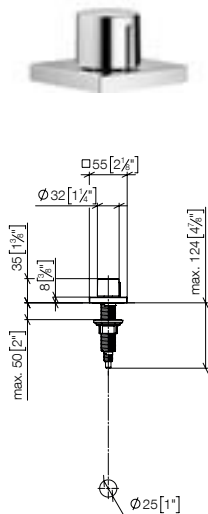

Custom-made options

- Finish variants

Standard article	10 710 970 FF	FF	Euro
Chrome		-00	187.70
Brushed Chrome		-93	244.00
Platinum		-08	300.20
Brushed Platinum		-06	300.20
Champagne (22kt Gold)		-47	375.40
Brushed Champagne (22kt Gold)		-46	375.40
Durabrass (23kt Gold)		-09	375.40
Brushed Durabrass (23kt Gold)		-28	375.40
Dark Chrome		-19	281.50
Brushed Dark Platinum		-99	281.40
Matte Black		-33	253.50

10 711 970