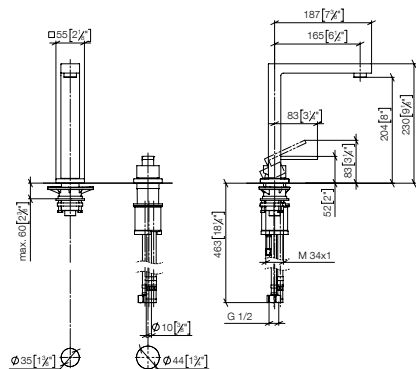

32 805 680

LOT BAR TAP Two-hole mixer with individual rosettes

- 165mm projection
- pivotable spout 360°
- air-enriched flow
- max. flow 8 l/min at 3 bar flow pressure
- lead-free
- WRAS 1909073
- This product can help a building meet the requirements of Green Building Rating Systems, e.g. LEED®, BREEAM®, DGNB