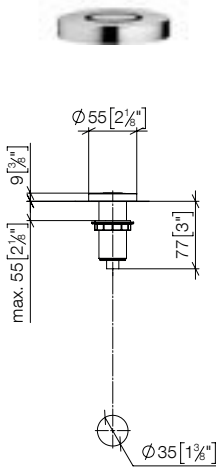

Accessory

10 713 970