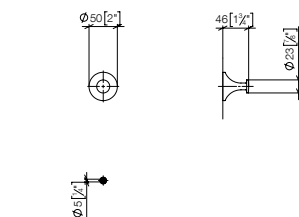

Accessory

83 251 780

1. **Hooks**
2. width 19mm
   - 35mm projection

Fits LOT

1. **Custom-made options**
2. Finish variants

Standard article	83 251 780 FF	FF	Euro
Chrome		-00	111.40
Platinum		-08	178.20
Brushed Platinum		-06	178.20
Champagne (22kt Gold)		-47	222.80
Brushed Champagne (22kt Gold)		-46	222.80
Brushed Durabronz (23kt Gold)		-28	222.80
Dark Chrome		-19	167.10
Brushed Dark Platinum		-99	200.60

83 251 220

1. **Hooks**
2. 55mm projection
3. **Fits ELIO, ENO, MEM, META SQUARE, SYNC and TARA ULTRA**
4. **Custom-made options**
5. Finish variants

Standard article	83 251 220 FF	FF	Euro
Chrome		-00	43.60
Brushed Chrome		-93	56.60
Platinum		-08	69.50
Brushed Platinum		-06	69.50
Champagne (22kt Gold)		-47	87.10
Brushed Champagne (22kt Gold)		-46	87.10
Durabronz (23kt Gold)		-09	87.10
Brushed Durabronz (23kt Gold)		-28	87.10
Dark Chrome		-19	65.30
Brushed Dark Platinum		-99	78.30
Matte Black		-33	58.90

83 251 809

1. **VAIA Hooks**
2. 46mm projection
3. **Fits VAIA**
4. **Custom-made options**
5. Finish variants

Standard article	83 251 809 FF	FF	Euro
Chrome		-00	112.30
Platinum		-08	179.80
Brushed Platinum		-06	179.80
Champagne (22kt Gold)		-47	224.60
Brushed Champagne (22kt Gold)		-46	224.60
Brushed Durabronz (23kt Gold)		-28	224.60
Dark Chrome		-19	168.50
Brushed Dark Platinum		-99	202.20