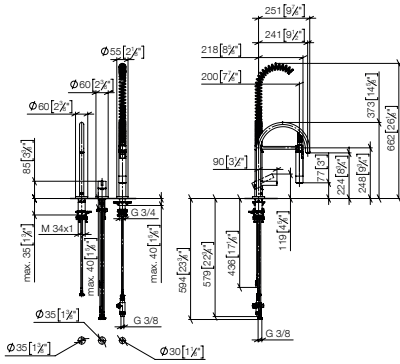

Pot Filler / Pivot

Rinsing Spray

Accessory

32 815 875 + 27 799 970

TARA ULTRA Two-hole mixer with individual rosettes with profi spray set

- 241mm projection
- pivotable spout 360°
- Optional swivel limiter available with swivel limiter set 12 820 970 90
- air-enriched flow and spray flow
- automatic spout/shower diverter
- sprayface with anti-scaling system
- max. flow 8 l/min at 3 bar flow pressure
- lead-free
- This product can help a building meet the requirements of Green Building Rating Systems, e.g. LEED®, BREEAM®, DGNB

Intrinsic protection against back flow.

Operating unit can be positioned freely.

Recommended miscellaneous
Strainer waste with control handle

	10 710 970 FF	FF	Euro
Chrome	-00		187.70
Brushed Chrome	-93		244.00
Platinum	-08		300.20
Brushed Platinum	-06		300.20
Dark Chrome	-19		281.50
Brushed Dark Platinum	-99		281.40

Set

1x 32 815 875 FF

1x 27 799 970 FF

Total price:

	FF	Euro	FF	Euro	Euro
Chrome	-00	930.80	-00	1,294.10	2,224.90
Brushed Chrome	-93	1,210.00	-93	1,682.30	2,892.30
Platinum	-08	1,489.20	-08	2,070.50	3,559.70
Brushed Platinum	-06	1,489.20	-06	2,070.50	3,559.70
Dark Chrome	-19	1,396.20	-19	1,941.20	3,337.40
Brushed Dark Platinum	-99	1,396.20	-99	1,941.20	3,337.40

Recommended miscellaneous
Dispenser with rosette

	82 444 970 FF	FF	Euro
Chrome	-00		290.00
Brushed Chrome	-93		377.00
Platinum	-08		464.00
Brushed Platinum	-06		464.00
Dark Chrome	-19		435.00
Brushed Dark Platinum	-99		435.00

30 805 875

TARA ULTRA POT FILLER Cold-water valve

- 500mm projection
- pivoting spout
- laminar flow
- max. flow 5.7 l/min at 3 bar flow pressure
- min. recess depth 125 mm
- max. recess depth 80 mm
- lead-free
- This product can help a building meet the requirements of Green Building Rating Systems, e.g. LEED®, BREEAM®, DGNB