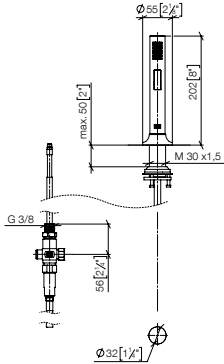

27 731 809
NEW

VAIA Rinsing spray set

- with round rosette
- spray flow
- automatic spout/shower diverter
- fabric braided hose 1500 mm
- sprayface with anti-scaling system
- lead-free

Can only be combined with 33810809, 33826809, 19815809, 19825809.

Intrinsic protection against back flow.

Custom-made options

- Finish variants
- without logo

Standard article	27 731 809 FF	FF	Euro
Chrome		-00	637.00
Brushed Chrome		-93	828.10
Platinum		-08	1,019.20
Brushed Platinum		-06	1,019.20
Champagne (22kt Gold)		-47	1,274.00
Brushed Champagne (22kt Gold)		-46	1,274.00
Durabrass (23kt Gold)		-09	1,274.00
Brushed Durabrass (23kt Gold)		-28	1,274.00
Dark Chrome		-19	955.50
Brushed Dark Platinum		-99	955.50
Matte Black		-33	860.00

27 718 809

VAIA Rinsing spray set

- with round rosette
- spray flow
- automatic spout/shower diverter
- fabric braided hose 1500 mm
- sprayface with anti-scaling system
- lead-free
- This product can help a building meet the requirements of Green Building Rating Systems, e.g. LEED®, BREEAM®, DGNB

Can only be combined with 33810809, 33826809, 19815809, 19825809.

Intrinsic protection against back flow.

Residual water may emerge from the spray after closing.

Custom-made options

- Finish variants

Standard article	27 718 809 FF	FF	Euro
Chrome		-00	669.50
Brushed Chrome		-93	870.40
Platinum		-08	1,071.20
Brushed Platinum		-06	1,071.20
Champagne (22kt Gold)		-47	1,339.10
Brushed Champagne (22kt Gold)		-46	1,339.10
Durabrass (23kt Gold)		-09	1,339.10
Brushed Durabrass (23kt Gold)		-28	1,339.10
Dark Chrome		-19	1,004.30
Brushed Dark Platinum		-99	1,004.30
Matte Black		-33	903.80