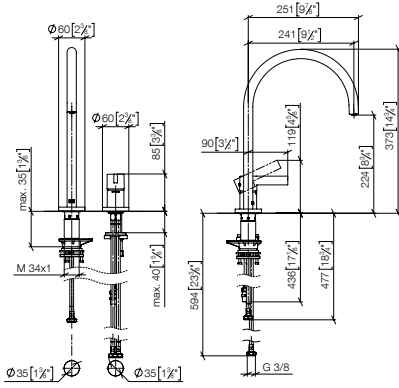

Operating unit can be positioned freely.

Custom-made options

- Finish variants
- Red/blue marking

Standard article	32 815 875 FF	FF	Euro
Chrome	-00		930.80
Brushed Chrome	-93		1,210.00
Platinum	-08		1,489.20
Brushed Platinum	-06		1,489.20
Champagne (22kt Gold)	-47		1,861.50
Brushed Champagne (22kt Gold)	-46		1,861.50
Durabross (23kt Gold)	-09		1,861.50
Brushed Durabross (23kt Gold)	-28		1,861.50
Dark Chrome	-19		1,396.20
Brushed Dark Platinum	-99		1,396.20
Matte Black	-33		1,256.50