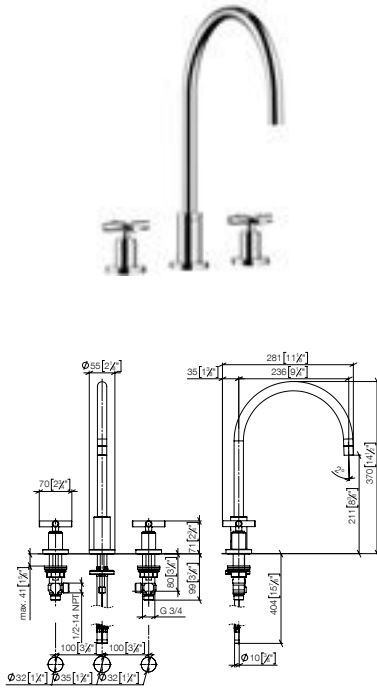

Standard article	20 816 892 FF	FF	Euro
Chrome		-00	1,110.70
Brushed Chrome		-93	1,443.90
Platinum		-08	1,777.10
Brushed Platinum		-06	1,777.10
Champagne (22kt Gold)		-47	2,221.40
Brushed Champagne (22kt Gold)		-46	2,221.40
Durabrass (23kt Gold)		-09	2,221.40
Brushed Durabrass (23kt Gold)		-28	2,221.40
Dark Chrome		-19	1,666.10
Brushed Dark Platinum		-99	1,666.10
Matte Black		-33	1,499.40