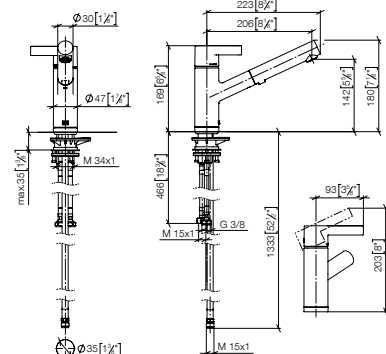

Intrinsic protection against back flow.

Standard article	33 871 760 FF	FF	Euro
Chrome		-00	685.70
Brushed Chrome		-93	891.40
Platinum		-08	1,097.10
Brushed Platinum		-06	1,097.10
Champagne (22kt Gold)		-47	1,371.40
Brushed Champagne (22kt Gold)		-46	1,371.40
Brushed Durabronz (23kt Gold)		-28	1,371.40
Dark Chrome		-19	1,028.60
Brushed Dark Platinum		-99	1,028.60

E.LIO-ENO

LOT

MEM

META SQUARE

SYNC

TARA

TARA ULTRA

VAIA

Pull-Out / Pull-Down

Profi Fitting

BAR TAP

Pot Filler / Pivot

Rinsing Spray

Accessory

33 876 760
NEW

ENO Single-lever mixer Pull-out with spray function

- 206mm projection
- pivoting spout 130°
- air-enriched flow and spray flow
- 1600mm metal shower hose
- max. flow 9.6 l/min at 3 bar flow pressure
- lead-free
- This product can help a building meet the requirements of Green Building Rating Systems, e.g. LEED®, BREEAM®, DGNB

Intrinsic protection against back flow.

Standard article	33 876 760 FF	FF	Euro
Chrome		-00	756.50
Brushed Chrome		-93	983.50
Platinum		-08	1,210.40
Brushed Platinum		-06	1,210.40
Champagne (22kt Gold)		-47	1,513.00
Brushed Champagne (22kt Gold)		-46	1,513.00
Brushed Durabronz (23kt Gold)		-28	1,513.00
Dark Chrome		-19	1,134.80
Brushed Dark Platinum		-99	1,134.80

Recommended miscellaneous
Strainer waste with control handle

	10 712 970 FF	FF	Euro
Chrome		-00	187.70
Brushed Chrome		-93	244.00
Platinum		-08	300.20
Brushed Platinum		-06	300.20
Champagne (22kt Gold)		-47	375.40
Brushed Champagne (22kt Gold)		-46	375.40
Brushed Durabronz (23kt Gold)		-28	375.40
Dark Chrome		-19	281.50
Brushed Dark Platinum		-99	281.40

Recommended miscellaneous
Dispenser without rosette

	82 424 970 FF	FF	Euro
Chrome		-00	266.20
Brushed Chrome		-93	346.10
Platinum		-08	425.90
Brushed Platinum		-06	425.90
Champagne (22kt Gold)		-47	532.40
Brushed Champagne (22kt Gold)		-46	532.40
Brushed Durabronz (23kt Gold)		-28	532.40
Dark Chrome		-19	399.40
Brushed Dark Platinum		-99	479.10