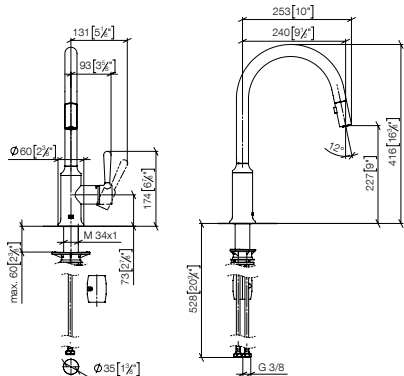

33 870 809
NEW

VAIA Single-lever mixer Pull-down with spray function

- 240mm projection
- pivotable spout 360°
- Optional swivel limiter available with swivel limiter set 12 823 970 90
- air-enriched flow and spray flow
- 1800 mm metal shower hose
- sprayface with anti-scaling system
- max. flow 8 l/min at 3 bar flow pressure
- lead-free
- This product can help a building meet the requirements of Green Building Rating Systems, e.g. LEED®, BREEAM®, DGNB

Intrinsic protection against back flow.

Custom-made options

- Finish variants
- Red/blue marking
- without logo

Standard article	33 870 809 FF	FF	Euro
Chrome		-00	1,054.20
Brushed Chrome		-93	1,370.50
Platinum		-08	1,686.70
Brushed Platinum		-06	1,686.70
Champagne (22kt Gold)		-47	2,108.30
Brushed Champagne (22kt Gold)		-46	2,108.30
Durabrand (23kt Gold)		-09	2,108.30
Brushed Durabrand (23kt Gold)		-28	2,108.30
Dark Chrome		-19	1,581.30
Brushed Dark Platinum		-99	1,581.30
Matte Black		-33	1,423.10

12 823 970 FF	FF	Euro
	90	72.90

82 434 809 FF	FF	Euro
	-00	299.50
	-93	389.30
	-08	479.20
	-06	479.20
	-47	598.90
	-46	598.90
	-09	598.90
	-28	598.90
	-19	449.20
	-99	449.20
	-33	404.30

33 805 809
NEW

VAIA BAR TAP Single-lever mixer

- 167mm projection
- pivotable spout 360°
- air-enriched flow
- max. flow 7 l/min at 3 bar flow pressure
- lead-free
- This product can help a building meet the requirements of Green Building Rating Systems, e.g. LEED®, BREEAM®, DGNB

Custom-made options

- Finish variants
- Red/blue marking
- without logo

Standard article	33 805 809 FF	FF	Euro
Chrome		-00	783.00
Brushed Chrome		-93	1,017.90
Platinum		-08	1,252.80
Brushed Platinum		-06	1,252.80
Champagne (22kt Gold)		-47	1,565.90
Brushed Champagne (22kt Gold)		-46	1,565.90
Durabrand (23kt Gold)		-09	1,565.90
Brushed Durabrand (23kt Gold)		-28	1,565.90
Dark Chrome		-19	1,174.40
Brushed Dark Platinum		-99	1,174.40
Matte Black		-33	1,057.00

82 434 809 FF	FF	Euro
	-00	299.50
	-93	389.30
	-08	479.20
	-06	479.20
	-47	598.90
	-46	598.90
	-09	598.90
	-28	598.90
	-19	449.20
	-99	449.20
	-33	404.30