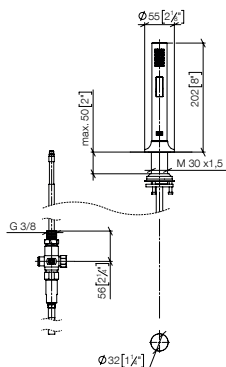

27 731 809
NEW

VAIA Rinsing spray set

- with round rosette
- spray flow
- automatic spout/shower diverter
- fabric braided hose 1500 mm
- sprayface with anti-scaling system
- lead-free

Can only be combined with 33810809, 33826809, 19815809, 19825809.

Intrinsic protection against back flow.

Custom-made options

- Finish variants
- without logo

Standard article	27 731 809 FF	FF	Euro
Chrome		-00	637.00
Brushed Chrome		-93	828.10
Platinum		-08	1,019.20
Brushed Platinum		-06	1,019.20
Champagne (22kt Gold)		-47	1,274.00
Brushed Champagne (22kt Gold)		-46	1,274.00
Durabrass (23kt Gold)		-09	1,274.00
Brushed Durabrass (23kt Gold)		-28	1,274.00
Dark Chrome		-19	955.50
Brushed Dark Platinum		-99	955.50
Matte Black		-33	860.00

27 718 809

VAIA Rinsing spray set

- with round rosette
- spray flow
- automatic spout/shower diverter
- fabric braided hose 1500 mm
- sprayface with anti-scaling system
- lead-free
- This product can help a building meet the requirements of Green Building Rating Systems, e.g. LEED®, BREEAM®, DGNB

Can only be combined with 33810809, 33826809, 19815809, 19825809.

Intrinsic protection against back flow.

Residual water may emerge from the spray after closing.

Custom-made options

- Finish variants

Standard article	27 718 809 FF	FF	Euro
Chrome		-00	669.50
Brushed Chrome		-93	870.40
Platinum		-08	1,071.20
Brushed Platinum		-06	1,071.20
Champagne (22kt Gold)		-47	1,339.10
Brushed Champagne (22kt Gold)		-46	1,339.10
Durabrass (23kt Gold)		-09	1,339.10
Brushed Durabrass (23kt Gold)		-28	1,339.10
Dark Chrome		-19	1,004.30
Brushed Dark Platinum		-99	1,004.30
Matte Black		-33	903.80