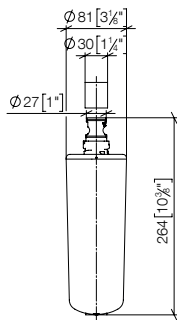

12 896 970

Replacement filter cartridge

- activated carbon filter (5.0 micron level)
- chemical and mechanical filtering
- reduces water hardness (ion exchanger)
- filters dirt, rust, chlorine and lead particles
- filter capacity approx. 450 litres
- for 12 892 970 90

The filter cartridge must be changed every six months. The installation instructions contain further information for guidance.

The products are not available in all markets, please contact your Dornbracht sales force.

Standard article	12 896 970 FF	FF	Euro
		90	129.70