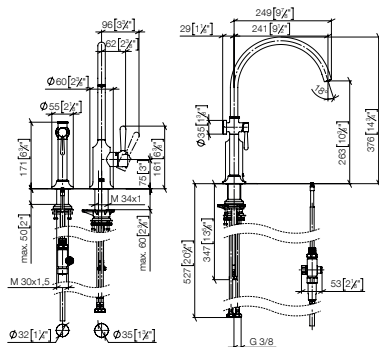

33 826 809 + 27 718 809
NEW

1. **VAIA Single-lever mixer with rinsing spray set**
2. 241mm projection
   - pivotable spout 360°
   - air-enriched flow and spray flow
   - fabric braided hose 1500 mm
   - automatic spout/shower diverter
   - sprayface with anti-scaling system
   - max. flow 7 l/min at 3 bar flow pressure
   - lead-free
   - This product can help a building meet the requirements of Green Building Rating Systems, e.g. LEED®, BREEAM®, DGNB

Intrinsic protection against back flow.

Set	1x 33 826 809 FF max. flow 7 l/min		1x 27 718 809 FF		Total price:
	FF	Euro	FF	Euro	Euro
Chrome	-00	898.00	-00	669.50	1,567.50
Brushed Chrome	-93	1,167.40	-93	870.40	2,037.80
Platinum	-08	1,436.80	-08	1,071.20	2,508.00
Brushed Platinum	-06	1,436.80	-06	1,071.20	2,508.00
Champagne (22kt Gold)	-47	1,796.00	-47	1,339.10	3,135.10
Brushed Champagne (22kt Gold)	-46	1,796.00	-46	1,339.10	3,135.10
Durabronz (23kt Gold)	-09	1,796.00	-09	1,339.10	3,135.10
Brushed Durabronz (23kt Gold)	-28	1,796.00	-28	1,339.10	3,135.10
Dark Chrome	-19	1,347.00	-19	1,004.30	2,351.30
Brushed Dark Chrome	-99	1,347.00	-99	1,004.30	2,351.30
Matte Black	-33	1,212.30	-33	903.80	2,116.10

Recommended miscellaneous
Dispenser with rosette

	82 434 809 FF	
	FF	Euro
Chrome	-00	299.50
Brushed Chrome	-93	389.30
Platinum	-08	479.20
Brushed Platinum	-06	479.20
Champagne (22kt Gold)	-47	598.90
Brushed Champagne (22kt Gold)	-46	598.90
Durabronz (23kt Gold)	-09	598.90
Brushed Durabronz (23kt Gold)	-28	598.90
Dark Chrome	-19	449.20
Brushed Dark Chrome	-99	449.20
Matte Black	-33	404.30

Elio-ENO

LOT

MEM

META SQUARE

SYNC

TARA

TARA ULTRA

VAIA

Pull-Out / Pull-Down

Profi Fitting

BAR TAP

Pot Filler / Pivot

Rinsing Spray

Accessory