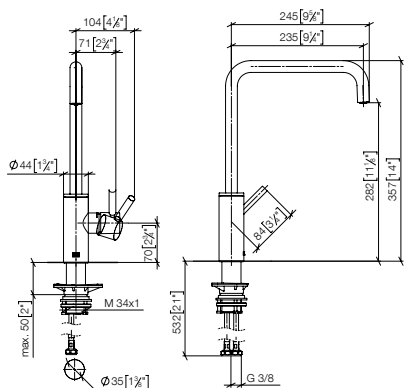

33 815 861

META SQUARE

Single-lever mixer

- 235mm projection
- pivotable spout 360°
- Optional swivel limiter available with swivel limiter set 12 820 970 90
- air-enriched flow
- max. flow 8 l/min at 3 bar flow pressure
- lead-free
- This product can help a building meet the requirements of Green Building Rating Systems, e.g. LEED®, BREEAM®, DGNB

Custom-made options

- Finish variants
- Red/blue marking
- without logo

Standard article	33 815 861 FF	FF	Euro
Chrome	-00		771.00
Brushed Chrome	-93		1,002.40
Platinum	-08		1,233.60
Brushed Platinum	-06		1,233.60
Champagne (22kt Gold)	-47		1,542.00
Brushed Champagne (22kt Gold)	-46		1,542.00
Durabrass (23kt Gold)	-09		1,542.00
Brushed Durabrass (23kt Gold)	-28		1,542.00
Dark Chrome	-19		1,156.60
Brushed Dark Platinum	-99		1,156.60
Matte Black	-33		1,040.90

Recommended miscellaneous
Strainer waste with control handle

	10 712 970 FF	FF	Euro
Chrome	-00		187.70
Brushed Chrome	-93		244.00
Platinum	-08		300.20
Brushed Platinum	-06		300.20
Champagne (22kt Gold)	-47		375.40
Brushed Champagne (22kt Gold)	-46		375.40
Durabrass (23kt Gold)	-09		375.40
Brushed Durabrass (23kt Gold)	-28		375.40
Dark Chrome	-19		281.50
Brushed Dark Platinum	-99		281.40
Matte Black	-33		253.50

Recommended miscellaneous
Dispenser without rosette

	82 424 970 FF	FF	Euro
Chrome	-00		266.20
Brushed Chrome	-93		346.10
Platinum	-08		425.90
Brushed Platinum	-06		425.90
Champagne (22kt Gold)	-47		532.40
Brushed Champagne (22kt Gold)	-46		532.40
Durabrass (23kt Gold)	-09		532.40
Brushed Durabrass (23kt Gold)	-28		532.40
Dark Chrome	-19		399.40
Brushed Dark Platinum	-99		479.10
Matte Black	-33		359.30

33 826 861 + 27 731 970

META SQUARE

Single-lever mixer with rinsing spray set

- 235mm projection
- pivotable spout 360°
- Optional swivel limiter available with swivel limiter set 12 820 970 90
- air-enriched flow and spray flow
- fabric braided hose 1500 mm
- automatic spout/shower diverter
- sprayface with anti-scaling system
- max. flow 8 l/min at 3 bar flow pressure
- lead-free
- This product can help a building meet the requirements of Green Building Rating Systems, e.g. LEED®, BREEAM®, DGNB

Intrinsic protection against back flow.

Set	1x 33 826 861 FF		1x 27 731 970 FF		Total price:
	FF	Euro	FF	Euro	Euro
Chrome	-00	799.60	-00	530.20	1,329.80
Brushed Chrome	-93	1,039.50	-93	689.20	1,728.70
Platinum	-08	1,279.30	-08	848.30	2,127.60
Brushed Platinum	-06	1,279.30	-06	848.30	2,127.60
Champagne (22kt Gold)	-47	1,599.20	-47	1,060.40	2,659.60
Brushed Champagne (22kt Gold)	-46	1,599.20	-46	1,060.40	2,659.60
Durabrass (23kt Gold)	-09	1,599.20	-09	1,060.40	2,659.60
Brushed Durabrass (23kt Gold)	-28	1,599.20	-28	1,060.40	2,659.60
Dark Chrome	-19	1,199.40	-19	795.30	1,994.70
Brushed Dark Platinum	-99	1,199.40	-99	795.30	1,994.70
Matte Black	-33	1,079.50	-33	715.70	1,795.20