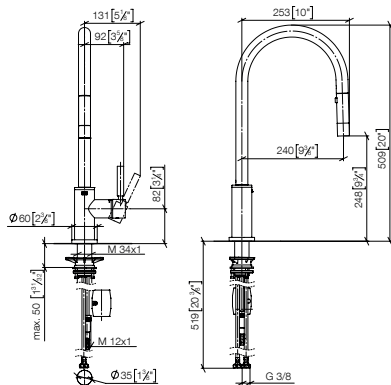

33 870 888

TARA Single-lever mixer Pull-down with spray function

- 240mm projection
- pivotable spout 360°
- Optional swivel limiter available with swivel limiter set 12 823 970 90
- laminar and spray flow
- 1800 mm metal shower hose
- sprayface with anti-scaling system
- max. flow 10.4 l/min at 3 bar flow pressure
- lead-free
- This product can help a building meet the requirements of Green Building Rating Systems, e.g. LEED®, BREEAM®, DGNB

Intrinsic protection against back flow.

Custom-made options

- Finish variants
- Red/blue marking

Standard article	33 870 888 FF	FF	Euro
Chrome	-00		980.00
Brushed Chrome	-93		1,274.00
Platinum	-08		1,568.00
Brushed Platinum	-06		1,568.00
Champagne (22kt Gold)	-47		1,960.00
Brushed Champagne (22kt Gold)	-46		1,960.00
Durabrass (23kt Gold)	-09		1,960.00
Brushed Durabrass (23kt Gold)	-28		1,960.00
Dark Chrome	-19		1,470.00
Brushed Dark Platinum	-99		1,470.00
Matte Black	-33		1,323.00

Recommended miscellaneous
Strainer waste with control handle

	10 710 970 FF	FF	Euro
Chrome	-00		187.70
Brushed Chrome	-93		244.00
Platinum	-08		300.20
Brushed Platinum	-06		300.20
Champagne (22kt Gold)	-47		375.40
Brushed Champagne (22kt Gold)	-46		375.40
Durabrass (23kt Gold)	-09		375.40
Brushed Durabrass (23kt Gold)	-28		375.40
Dark Chrome	-19		281.50
Brushed Dark Platinum	-99		281.40
Matte Black	-33		253.50

Recommended miscellaneous
Dispenser with rosette

	82 444 970 FF	FF	Euro
Chrome	-00		290.00
Brushed Chrome	-93		377.00
Platinum	-08		464.00
Brushed Platinum	-06		464.00
Champagne (22kt Gold)	-47		580.00
Brushed Champagne (22kt Gold)	-46		580.00
Durabrass (23kt Gold)	-09		580.00
Brushed Durabrass (23kt Gold)	-28		580.00
Dark Chrome	-19		435.00
Brushed Dark Platinum	-99		435.00
Matte Black	-33		391.50

ELIO-ENO

LOT

MEM

META SQUARE

SYNC

TARA

TARA ULTRA

VAIA

Pull-Out / Pull-Down

Profi Fitting

BAR TAP

Pot Filler / Pivot

Rinsing Spray

Accessory