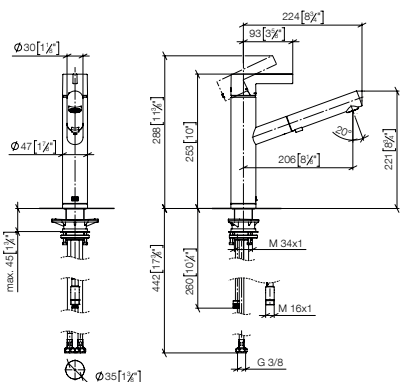

Recommended miscellaneous
Strainer waste with control handle

	10 712 970 FF	FF	Euro
Chrome		-00	187.70
Brushed Chrome		-93	244.00
Platinum		-08	300.20
Brushed Platinum		-06	300.20
Champagne (22kt Gold)		-47	375.40
Brushed Champagne (22kt Gold)		-46	375.40
Brushed Durabronz (23kt Gold)		-28	375.40
Dark Chrome		-19	281.50
Brushed Dark Platinum		-99	281.40

Recommended miscellaneous
Dispenser without rosette

	82 424 970 FF	FF	Euro
Chrome		-00	266.20
Brushed Chrome		-93	346.10
Platinum		-08	425.90
Brushed Platinum		-06	425.90
Champagne (22kt Gold)		-47	532.40
Brushed Champagne (22kt Gold)		-46	532.40
Brushed Durabronz (23kt Gold)		-28	532.40
Dark Chrome		-19	399.40
Brushed Dark Platinum		-99	479.10