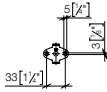

Accessory

83 045 892

TARA Towel bar

- gauge 450 mm
- width 505mm
- 81 mm projection

Fits TARA

Custom-made options

- Finish variants
- Gauge modification

Standard article	83 045 892 FF	FF	Euro
Chrome		-00	378.30
Brushed Chrome		-93	491.80
Platinum		-08	605.40
Brushed Platinum		-06	605.40
Champagne (22kt Gold)		-47	756.60
Brushed Champagne (22kt Gold)		-46	756.60
Brushed Durabronze (23kt Gold)		-28	756.60
Dark Chrome		-19	567.40
Brushed Dark Platinum		-99	680.70
Matte Black		-33	510.70

83 060 809

VAIA Towel bar

- gauge 600 mm
- width 660mm
- 88mm projection