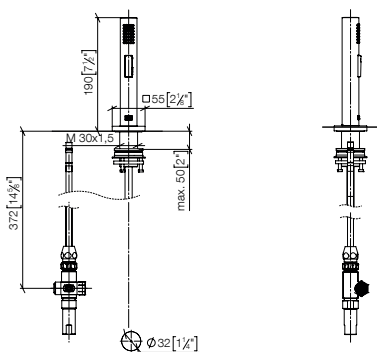

Elio-ENO

LOT

MEM

META SQUARE

SYNC

TARA

TARA ULTRA

VAIA

Pull-Out / Pull-Down

Profi Fitting

BAR TAP

Pot Filler / Pivot

Rinsing Spray

Accessory