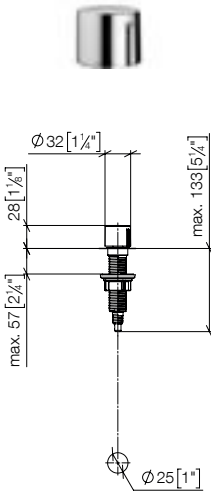

Pull-Out / Pull-Down

Profi Fitting

BAR TAP

Pot Filler / Pivot

Rinsing Spray

Accessory

10 712 970

Strainer waste with control handle