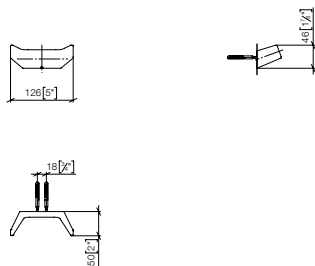

Hooks in two parts

- width 126mm
- Height: 47 mm
- 49mm projection

Fits ELIO, ENO, LOT, MEM and TARA ULTRA

Standard article	83 256 976 FF	FF	Euro
Chrome		-00	80.20
Brushed Chrome		-93	104.30
Brushed Platinum		-06	128.30
Dark Chrome		-19	120.30
Brushed Dark Platinum		-99	144.40
Matte Black		-33	108.30