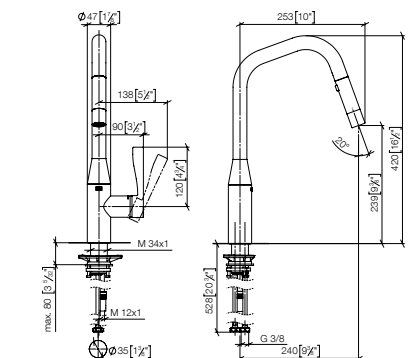

Recommended miscellaneous Strainer waste with control handle

	10 712 970 FF	FF	Euro
Chrome	-00		187.70
Brushed Chrome	-93		244.00
Platinum	-08		300.20
Brushed Platinum	-06		300.20
Champagne (22kt Gold)	-47		375.40
Brushed Champagne (22kt Gold)	-46		375.40
Durabrass (23kt Gold)	-09		375.40
Brushed Durabrass (23kt Gold)	-28		375.40
Dark Chrome	-19		281.50
Brushed Dark Platinum	-99		281.40
Matte Black	-33		253.50

Recommended miscellaneous Dispenser without rosette

	82 424 970 FF	FF	Euro
Chrome	-00		266.20
Brushed Chrome	-93		346.10
Platinum	-08		425.90
Brushed Platinum	-06		425.90
Champagne (22kt Gold)	-47		532.40
Brushed Champagne (22kt Gold)	-46		532.40
Durabrass (23kt Gold)	-09		532.40
Brushed Durabrass (23kt Gold)	-28		532.40
Dark Chrome	-19		399.40
Brushed Dark Platinum	-99		479.10
Matte Black	-33		359.30

Elio-Eno

Lot

Mem

META SQUARE

SYNC

TARA

TARA ULTRA

VAIA

Pull-Out / Pull-Down

Profi Fitting

BAR TAP

Pot Filler / Pivot

Rinsing Spray

Accessory