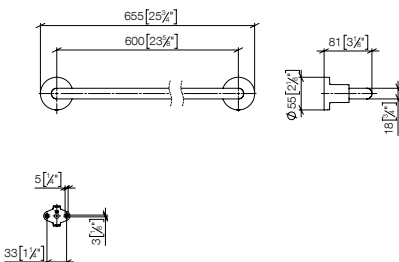

83 070 809

VAIA Towel bar

- gauge 450 mm
- width 510mm
- 88mm projection

Fits VAIA

Custom-made options

- Finish variants
- Gauge modification

Standard article	83 070 809 FF	FF	Euro
Chrome		-00	370.70
Platinum		-08	593.10
Brushed Platinum		-06	593.10
Champagne (22kt Gold)		-47	741.30
Brushed Champagne (22kt Gold)		-46	741.30
Brushed Durabronze (23kt Gold)		-28	741.30
Dark Chrome		-19	556.10
Brushed Dark Platinum		-99	667.10