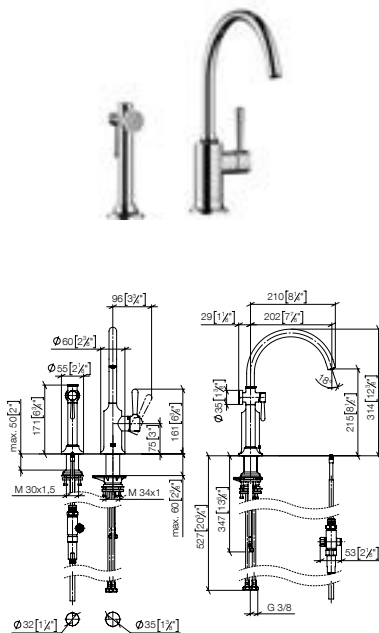

33 810 809 + 27 718 809
NEW

VAIA Single-lever mixer with rinsing spray set

- 202mm projection
- pivotable spout 360°
- air-enriched flow and spray flow
- fabric braided hose 1500 mm
- automatic spout/shower diverter
- sprayface with anti-scaling system
- max. flow 7 l/min at 3 bar flow pressure
- lead-free
- This product can help a building meet the requirements of Green Building Rating Systems, e.g. LEED®, BREEAM®, DGNB

Intrinsic protection against back flow.

Set	1x 33 810 809 FF max. flow 7 l/min		1x 27 718 809 FF		Total price:
	FF	Euro	FF	Euro	Euro
Chrome	-00	866.70	-00	669.50	1,536.20
Brushed Chrome	-93	1,126.70	-93	870.40	1,997.10
Platinum	-08	1,386.70	-08	1,071.20	2,457.90
Brushed Platinum	-06	1,386.70	-06	1,071.20	2,457.90
Champagne (22kt Gold)	-47	1,733.40	-47	1,339.10	3,072.50
Brushed Champagne (22kt Gold)	-46	1,733.40	-46	1,339.10	3,072.50
Durabrass (23kt Gold)	-09	1,733.40	-09	1,339.10	3,072.50
Brushed Durabrass (23kt Gold)	-28	1,733.40	-28	1,339.10	3,072.50
Dark Chrome	-19	1,300.10	-19	1,004.30	2,304.40
Brushed Dark Platinum	-99	1,300.10	-99	1,004.30	2,304.40
Matte Black	-33	1,170.00	-33	903.80	2,073.80

Recommended miscellaneous
Dispenser with rosette

	82 434 809 FF	FF	Euro
Chrome		-00	299.50
Brushed Chrome		-93	389.30
Platinum		-08	479.20
Brushed Platinum		-06	479.20
Champagne (22kt Gold)		-47	598.90
Brushed Champagne (22kt Gold)		-46	598.90
Durabrass (23kt Gold)		-09	598.90
Brushed Durabrass (23kt Gold)		-28	598.90
Dark Chrome		-19	449.20
Brushed Dark Platinum		-99	449.20
Matte Black		-33	404.30

Elio-ENO

LOT

MEM

META SQUARE

SYNC

TARA

TARA ULTRA

VAIA

Pull-Out / Pull-Down

Profi Fitting

BAR TAP

Pot Filler / Pivot

Rinsing Spray

Accessory