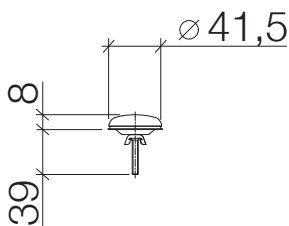

Accessory

12 821 970

Swivel limitation set

- optional limiting, pivoting 30°
- optional limiting, pivoting 60°
- optional limiting, pivoting 110°

Fits 33875895, 33870895, 33865895

Standard article	12 821 970 FF	FF	Euro
		90	62.40

ELIO-ENO

LOT

MEM

META SQUARE

SYNC

TARA

TARA ULTRA

VAIA

Pull-Out / Pull-Down

Profi Fitting

BAR TAP

Pot Filler / Pivot

Rinsing Spray

Accessory

12 823 970

Swivel limitation set

- optional limiting, pivoting 60°
- optional limiting, pivoting 110°

Fits 33870875, 33870888, 33870861

Standard article	12 823 970 FF	FF	Euro
		90	72.90

12 715 970

Cover for tap hole

Custom-made options

- Finish variants

Standard article	12 715 970 FF	FF	Euro
Chrome		-00	41.70
Brushed Chrome		-93	54.30
Platinum		-08	66.70
Brushed Platinum		-06	66.70
Champagne (22kt Gold)		-47	83.40
Brushed Champagne (22kt Gold)		-46	83.40
Durabrass (23kt Gold)		-09	83.40
Brushed Durabrass (23kt Gold)		-28	83.40
Dark Chrome		-19	62.50
Brushed Dark Platinum		-99	75.10
Matte Black		-33	56.30