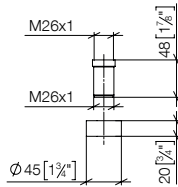

12 803 970

Extension set

- for clamping depths > 45 mm to max. 85 mm

For combination with single-lever mixer
33800875, 33816875, 33826875, 33836875,
33800888, 33815888, 33826888, 33836888,
33805875, 33800790, 33826790, 33810625,
33820625.

Standard article	12 803 970 FF	FF	Euro
		90	80.30

12 845 970

Extension set

- for clamping depths > 45 mm to max. 85 mm

For combination with single-lever mixer
33845875.

Standard article	12 845 970 FF	FF	Euro
		90	43.90

12 820 970

Swivel limitation set

- optional limiting, pivoting 30°
- optional limiting pivoting at 30°, the zero position is at 45° for corner installations
- optional limiting, pivoting 60°
- optional limiting, pivoting 110°

Fits 33800861, 33805861, 33815861,
33826861, 32815861, 32815875, 32816888,
33805682, 33800682, 33815682, 32815682

Standard article	12 820 970 FF	FF	Euro
		90	76.00

ELIO-ENO

LOT

MEM

META SQUARE

SYNC

TARA

TARA ULTRA

VAIA

Pull-Out / Pull-Down

Profi Fitting

BAR TAP

Pot Filler / Pivot

Rinsing Spray

Accessory