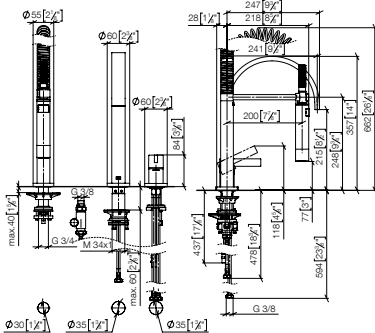

32 815 682 + 27 731 970

MEM Two-hole mixer with individual rosettes with rinsing spray set

- 241mm projection
- pivotable spout 360°
- Optional swivel limiter available with swivel limiter set 12 820 970 90
- air-enriched flow and spray flow
- automatic spout/shower diverter
- fabric braided hose 1500 mm
- sprayface with anti-scaling system
- max. flow 6.3 l/min at 3 bar flow pressure
- lead-free
- This product can help a building meet the requirements of Green Building Rating Systems, e.g. LEED®, BREEAM®, DGNB

Intrinsic protection against back flow.
Operating unit can be positioned freely.

Set	1x 32 815 682 FF		1x 27 731 970 FF		Total price:
	FF	Euro	FF	Euro	Euro
Chrome	-00	1,312.80	-00	530.20	1,843.00
Brushed Chrome	-93	1,706.70	-93	689.20	2,395.90
Platinum	-08	2,100.60	-08	848.30	2,948.90
Brushed Platinum	-06	2,100.60	-06	848.30	2,948.90
Champagne (22kt Gold)	-47	2,625.70	-47	1,060.40	3,686.10
Brushed Champagne (22kt Gold)	-46	2,625.70	-46	1,060.40	3,686.10
Durabrass (23kt Gold)	-09	2,625.70	-09	1,060.40	3,686.10
Brushed Durabrass (23kt Gold)	-28	2,625.70	-28	1,060.40	3,686.10
Dark Chrome	-19	1,969.30	-19	795.30	2,764.60
Brushed Dark Platinum	-99	1,969.30	-99	795.30	2,764.60
Matte Black	-33	1,772.40	-33	715.70	2,488.10

Recommended miscellaneous
Strainer waste with control handle

	10 710 970 FF		Euro
	FF		
Chrome	-00		187.70
Brushed Chrome	-93		244.00
Platinum	-08		300.20
Brushed Platinum	-06		300.20
Champagne (22kt Gold)	-47		375.40
Brushed Champagne (22kt Gold)	-46		375.40
Durabrass (23kt Gold)	-09		375.40
Brushed Durabrass (23kt Gold)	-28		375.40
Dark Chrome	-19		281.50
Brushed Dark Platinum	-99		281.40
Matte Black	-33		253.50

Recommended miscellaneous
Dispenser with rosette