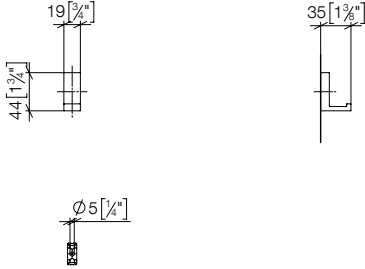

- Hooks**
- width 19mm
 - 35mm projection

Fits LOT

- Custom-made options**
- Finish variants

Standard article	83 251 780 FF	FF	Euro
Chrome		-00	111.40
Platinum		-08	178.20
Brushed Platinum		-06	178.20
Champagne (22kt Gold)		-47	222.80
Brushed Champagne (22kt Gold)		-46	222.80
Brushed Durabronz (23kt Gold)		-28	222.80
Dark Chrome		-19	167.10
Brushed Dark Platinum		-99	200.60