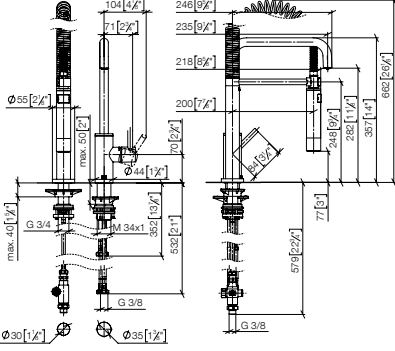

33 826 861 + 27 799 970

META SQUARE

Single-lever mixer with profi spray set

- 235mm projection
- pivotable spout 360°
- Optional swivel limiter available with swivel limiter set 12 820 970 90
- air-enriched flow and spray flow
- automatic spout/shower diverter
- sprayface with anti-scaling system
- max. flow 8 l/min at 3 bar flow pressure
- lead-free
- This product can help a building meet the requirements of Green Building Rating Systems, e.g. LEED®, BREEAM®, DGNB

Intrinsic protection against back flow.

Set	1x 33 826 861 FF		1x 27 799 970 FF		Total price:
	FF	Euro	FF	Euro	Euro
Chrome	-00	799.60	-00	1,294.10	2,093.70
Brushed Chrome	-93	1,039.50	-93	1,682.30	2,721.80
Platinum	-08	1,279.30	-08	2,070.50	3,349.80
Brushed Platinum	-06	1,279.30	-06	2,070.50	3,349.80
Dark Chrome	-19	1,199.40	-19	1,941.20	3,140.60
Brushed Dark Platinum	-99	1,199.40	-99	1,941.20	3,140.60

Recommended miscellaneous
Strainer waste with control handle

	10 712 970 FF		Euro
	FF	FF	Euro
Chrome	-00	-00	187.70
Brushed Chrome	-93	-93	244.00
Platinum	-08	-08	300.20
Brushed Platinum	-06	-06	300.20
Dark Chrome	-19	-19	281.50
Brushed Dark Platinum	-99	-99	281.40

Recommended miscellaneous
Dispenser without rosette

	82 424 970 FF		Euro
	FF	FF	Euro
Chrome	-00	-00	266.20
Brushed Chrome	-93	-93	346.10
Platinum	-08	-08	425.90
Brushed Platinum	-06	-06	425.90
Dark Chrome	-19	-19	399.40
Brushed Dark Platinum	-99	-99	479.10

32 815 861

META SQUARE

Two-hole mixer with individual rosettes

- 235mm projection
- pivotable spout 360°
- Optional swivel limiter available with swivel limiter set 12 820 970 90
- air-enriched flow
- max. flow 8 l/min at 3 bar flow pressure
- This product can help a building meet the requirements of Green Building Rating Systems, e.g. LEED®, BREEAM®, DGNB
- lead-free

Operating unit can be positioned freely.

Custom-made options

- Finish variants
- Red/blue marking

Standard article	32 815 861 FF		Euro
	FF	FF	Euro
Chrome	-00	-00	952.70
Brushed Chrome	-93	-93	1,238.50
Platinum	-08	-08	1,524.30
Brushed Platinum	-06	-06	1,524.30
Champagne (22kt Gold)	-47	-47	1,905.40
Brushed Champagne (22kt Gold)	-46	-46	1,905.40
Durabrass (23kt Gold)	-09	-09	1,905.40
Brushed Durabrass (23kt Gold)	-28	-28	1,905.40
Dark Chrome	-19	-19	1,429.00
Brushed Dark Platinum	-99	-99	1,429.00
Matte Black	-33	-33	1,286.10