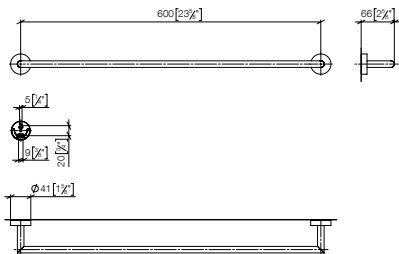

83 060 979

Towel bar

- gauge 600 mm
- width 640mm
- 65mm projection

Fits ELIO, ENO, MEM, META SQUARE, SYNC and TARA ULTRA

Custom-made options

- Finish variants
- Gauge modification

Standard article	83 060 979 FF	FF	Euro
Chrome		-00	287.90
Brushed Chrome		-93	374.30
Brushed Platinum		-06	460.70
Champagne (22kt Gold)		-47	575.90
Brushed Champagne (22kt Gold)		-46	575.90
Dark Chrome		-19	432.00
Brushed Dark Platinum		-99	518.30
Matte Black		-33	388.80