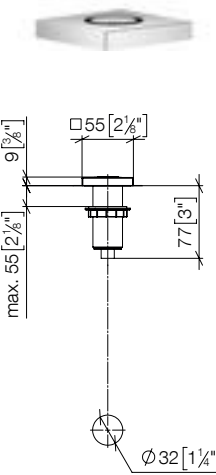

Custom-made options

- Finish variants

Standard article	10 713 970 FF	FF	Euro
Chrome		-00	132.10
Brushed Chrome		-93	171.80
Platinum		-08	211.20
Brushed Platinum		-06	211.20
Champagne (22kt Gold)		-47	264.20
Brushed Champagne (22kt Gold)		-46	264.20
Durabross (23kt Gold)		-09	264.20
Brushed Durabross (23kt Gold)		-28	264.20
Dark Chrome		-19	198.20
Brushed Dark Platinum		-99	198.20
Matte Black		-33	178.20

10 714 970