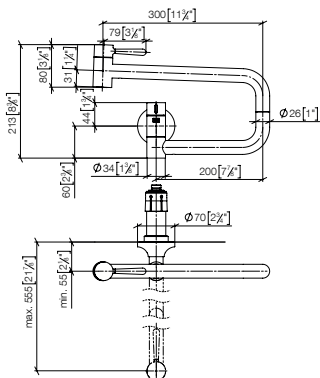

30 805 809

VAIA POT FILLER Cold-water valve

- 500mm projection
- pivoting spout
- laminar flow
- max. flow 5.7 l/min at 3 bar flow pressure
- min. recess depth 125 mm
- max. recess depth 80 mm
- lead-free
- This product can help a building meet the requirements of Green Building Rating Systems, e.g. LEED®, BREEAM®, DGNB

Custom-made options

- Finish variants
- without logo

Standard article	30 805 809 FF	FF	Euro
Chrome		-00	1,448.10
Brushed Chrome		-93	1,882.50
Platinum		-08	2,316.90
Brushed Platinum		-06	2,316.90
Champagne (22kt Gold)		-47	2,896.20
Brushed Champagne (22kt Gold)		-46	2,896.20
Durabross (23kt Gold)		-09	2,896.20
Brushed Durabross (23kt Gold)		-28	2,896.20
Dark Chrome		-19	2,172.20
Brushed Dark Platinum		-99	2,172.20

Recommended miscellaneous
**Aerator laminar with slit Laminar flow
M24x1 - 11 l/min.**

90 23 01 026 03 FF	FF	Euro
Chrome	-00	48.00
Platinum	-08	62.00
Brushed Platinum	-06	70.00
Brushed Durabross (23kt Gold)	-28	72.00
Brushed Dark Platinum	-99	72.00

Required miscellaneous
POT FILLER Concealed wall elbow

35 087 970 FF	FF	Euro
Concealed rough parts	90	259.80

ELIO-ENO

LOT

MEM

META SQUARE

SYNC

TARA

TARA ULTRA

VAIA

Pull-Out / Pull-Down

Profi Fitting

BAR TAP

Pot Filler / Pivot

Rinsing Spray

Accessory