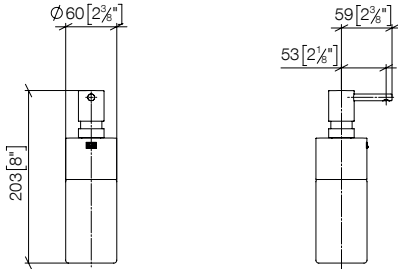

- bottle made of crystal glass, matt
- width 60mm
- 250 ml bottle
- 59mm projection

Fits ELIO, ENO, MEM, META SQUARE, SYNC, TARA and TARA ULTRA

Custom-made options

- Finish variants

Standard article	84 435 970 FF	FF	Euro
Chrome		-00	409.30
Brushed Chrome		-93	532.10
Platinum		-08	654.40
Brushed Platinum		-06	654.40
Champagne (22kt Gold)		-47	818.70
Brushed Champagne (22kt Gold)		-46	818.70
Brushed Durabronze (23kt Gold)		-28	818.70
Dark Chrome		-19	614.10
Brushed Dark Platinum		-99	736.80
Matte Black		-33	552.50