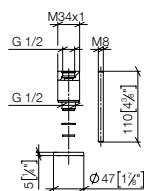

Accessory

12 720 970

Extension set
• for clamping depths > 45 mm to max. 85 mm

For combination with rinsing spray set 27731970, 27721970, 27723970, 27722970, 27731809, 27718809 only.

Standard article	12 720 970 FF	FF	Euro
		90	53.60

ELIO-ENO

LOT

MEM

META SQUARE

SYNC

TARA

TARA ULTRA

VAIA

Pull-Out / Pull-Down

Profi Fitting

BAR TAP

Pot Filler / Pivot

Rinsing Spray

Accessory

12 780 970

Extension set
• for clamping depths > 45 mm to max. 85 mm

For combination with Profi spray set 27799970, 27789970, 27785970, 27784970 only.

Standard article	12 780 970 FF	FF	Euro
		90	53.60

12 802 970

Extension set
• for clamping depths > 45 mm to max. 85 mm

For combination with two-hole mixer 32815680, 32800680, 32843680, 32805680, 32800790.

Standard article	12 802 970 FF	FF	Euro
		90	63.20