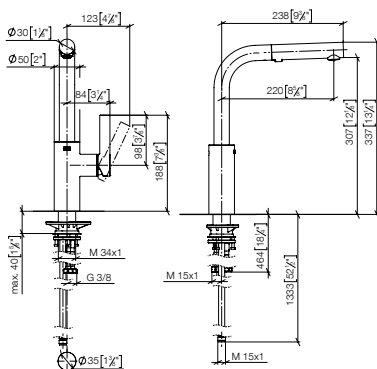

Recommended miscellaneous
Strainer waste with control handle

	10 712 970 FF	FF	Euro
Chrome		-00	187.70
Brushed Chrome		-93	244.00
Platinum		-08	300.20
Brushed Platinum		-06	300.20
Champagne (22kt Gold)		-47	375.40
Brushed Champagne (22kt Gold)		-46	375.40
Brushed Durabronze (23kt Gold)		-28	375.40
Dark Chrome		-19	281.50
Brushed Dark Platinum		-99	281.40

Recommended miscellaneous
Dispenser without rosette

	82 424 970 FF	FF	Euro
Chrome		-00	266.20
Brushed Chrome		-93	346.10
Platinum		-08	425.90
Brushed Platinum		-06	425.90
Champagne (22kt Gold)		-47	532.40
Brushed Champagne (22kt Gold)		-46	532.40
Brushed Durabronze (23kt Gold)		-28	532.40
Dark Chrome		-19	399.40
Brushed Dark Platinum		-99	479.10

ELIO-ENO

LOT

MEM

META SQUARE

SYNC

TARA

TARA ULTRA

VAIA

Pull-Out / Pull-Down

Profi Fitting

BAR TAP

Pot Filler / Pivot

Rinsing Spray

Accessory