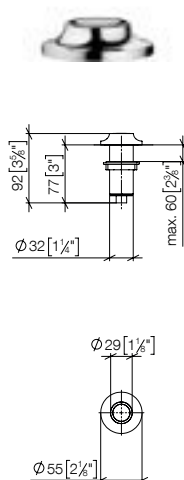

Custom-made options

- Finish variants

Standard article	10 714 970 FF	FF	Euro
Chrome		-00	132.10
Brushed Chrome		-93	171.80
Platinum		-08	211.20
Brushed Platinum		-06	211.20
Champagne (22kt Gold)		-47	264.20
Brushed Champagne (22kt Gold)		-46	264.20
Durabross (23kt Gold)		-09	264.20
Brushed Durabross (23kt Gold)		-28	264.20
Dark Chrome		-19	198.20
Brushed Dark Platinum		-99	198.20

10 713 809