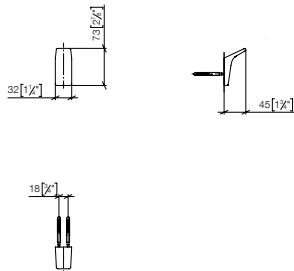

83 250 976

NEW

Hooks

- width 32mm
- Height: 73 mm
- 43mm projection

Fits ELIO, ENO, LOT, MEM and TARA ULTRA

Standard article	83 250 976 FF	FF	Euro
Chrome		-00	47.00
Brushed Chrome		-93	61.10
Brushed Platinum		-06	75.20
Dark Chrome		-19	70.50
Brushed Dark Platinum		-99	84.60
Matte Black		-33	63.50