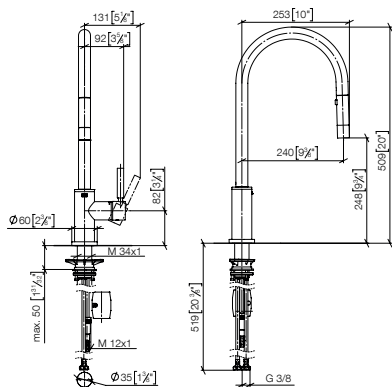

33 870 888

TARA Single-lever mixer Pull-down with spray function

- 240mm projection
- pivotable spout 360°
- Optional swivel limiter available with swivel limiter set 12 823 970 90
- laminar and spray flow
- 1800 mm metal shower hose
- sprayface with anti-scaling system
- max. flow 10.4 l/min at 3 bar flow pressure
- lead-free
- This product can help a building meet the requirements of Green Building Rating Systems, e.g. LEED®, BREEAM®, DGNB

Intrinsic protection against back flow.

Custom-made options

- Finish variants
- Red/blue marking

Standard article	33 870 888 FF	FF	Euro
Chrome		-00	980.00
Brushed Chrome		-93	1,274.00
Platinum		-08	1,568.00
Brushed Platinum		-06	1,568.00
Champagne (22kt Gold)		-47	1,960.00
Brushed Champagne (22kt Gold)		-46	1,960.00
Durabross (23kt Gold)		-09	1,960.00
Brushed Durabross (23kt Gold)		-28	1,960.00
Dark Chrome		-19	1,470.00
Brushed Dark Platinum		-99	1,470.00
Matte Black		-33	1,323.00

Recommended miscellaneous
Strainer waste with control handle

	10 710 970 FF	FF	Euro
Chrome		-00	187.70
Brushed Chrome		-93	244.00
Platinum		-08	300.20
Brushed Platinum		-06	300.20
Champagne (22kt Gold)		-47	375.40
Brushed Champagne (22kt Gold)		-46	375.40
Durabross (23kt Gold)		-09	375.40
Brushed Durabross (23kt Gold)		-28	375.40
Dark Chrome		-19	281.50
Brushed Dark Platinum		-99	281.40
Matte Black		-33	253.50

Recommended miscellaneous
Dispenser with rosette

	82 444 970 FF	FF	Euro
Chrome		-00	290.00
Brushed Chrome		-93	377.00
Platinum		-08	464.00
Brushed Platinum		-06	464.00
Champagne (22kt Gold)		-47	580.00
Brushed Champagne (22kt Gold)		-46	580.00
Durabross (23kt Gold)		-09	580.00
Brushed Durabross (23kt Gold)		-28	580.00
Dark Chrome		-19	435.00
Brushed Dark Platinum		-99	435.00
Matte Black		-33	391.50

33 880 888

TARA Profi single-lever mixer

- 200mm projection
- pivotable spout 360°
- air-enriched flow and spray flow
- sprayface with anti-scaling system
- max. flow 7 l/min at 3 bar flow pressure
- lead-free
- This product can help a building meet the requirements of Green Building Rating Systems, e.g. LEED®, BREEAM®, DGNB

Intrinsic protection against back flow.

Standard article	33 880 888 FF	FF	Euro
Chrome		-00	1,749.10
Brushed Chrome		-93	2,273.80
Platinum		-08	2,798.60
Brushed Platinum		-06	2,798.60
Dark Chrome		-19	2,623.40
Brushed Dark Platinum		-99	2,623.40