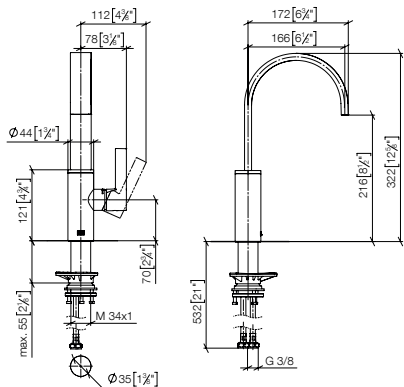

BAR TAP

Sieger Design

33 805 682

MEM BAR TAP Single-lever mixer

- 166mm projection
- pivotable spout 360°
- Optional swivel limiter available with swivel limiter set 12 820 970 90
- air-enriched flow
- max. flow 6.3 l/min at 3 bar flow pressure
- lead-free
- This product can help a building meet the requirements of Green Building Rating Systems, e.g. LEED®, BREEAM®, DGNB

Custom-made options

- Finish variants
- Red/blue marking
- without logo

Standard article	33 805 682 FF	FF	Euro
Chrome		-00	934.30
Brushed Chrome		-93	1,214.60
Platinum		-08	1,494.90
Brushed Platinum		-06	1,494.90
Champagne (22kt Gold)		-47	1,868.60
Brushed Champagne (22kt Gold)		-46	1,868.60
Durabronz (23kt Gold)		-09	1,868.60
Brushed Durabronz (23kt Gold)		-28	1,868.60
Dark Chrome		-19	1,401.50
Brushed Dark Platinum		-99	1,401.50
Matte Black		-33	1,261.30

Recommended miscellaneous Strainer waste with control handle

	10 712 970 FF	FF	Euro
Chrome		-00	187.70
Brushed Chrome		-93	244.00
Platinum		-08	300.20
Brushed Platinum		-06	300.20
Champagne (22kt Gold)		-47	375.40
Brushed Champagne (22kt Gold)		-46	375.40
Durabronz (23kt Gold)		-09	375.40
Brushed Durabronz (23kt Gold)		-28	375.40
Dark Chrome		-19	281.50
Brushed Dark Platinum		-99	281.40
Matte Black		-33	253.50

Recommended miscellaneous Dispenser without rosette

	82 424 970 FF	FF	Euro
Chrome		-00	266.20
Brushed Chrome		-93	346.10
Platinum		-08	425.90
Brushed Platinum		-06	425.90
Champagne (22kt Gold)		-47	532.40
Brushed Champagne (22kt Gold)		-46	532.40
Durabronz (23kt Gold)		-09	532.40
Brushed Durabronz (23kt Gold)		-28	532.40
Dark Chrome		-19	399.40
Brushed Dark Platinum		-99	479.10
Matte Black		-33	359.30

ELJO - ENO

LOT

MEM

META SQUARE

SYNC

TARA

TARA ULTRA

VAIA

Pull-Out / Pull-Down

Profi Fitting

BAR TAP

Pot Filler / Pivot

Rinsing Spray

Accessory