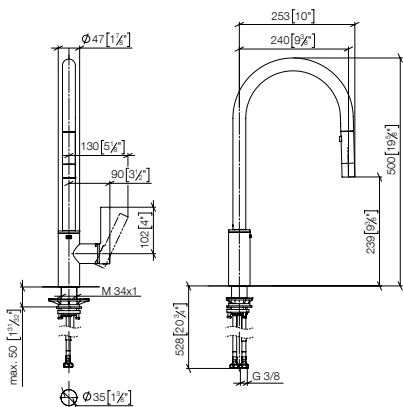

33 870 875

TARA ULTRA Single-lever mixer Pull-down with spray function

- 240mm projection
- pivotable spout 360°
- Optional swivel limiter available with swivel limiter set 12 823 970 90
- laminar and spray flow
- 1800 mm metal shower hose
- sprayface with anti-scaling system
- max. flow 10.4 l/min at 3 bar flow pressure
- lead-free
- This product can help a building meet the requirements of Green Building Rating Systems, e.g. LEED®, BREEAM®, DGNB

Intrinsic protection against back flow.

Custom-made options

- Finish variants
- Red/blue marking

Standard article	33 870 875 FF	FF	Euro
Chrome	-00		852.40
Brushed Chrome	-93		1,108.10
Platinum	-08		1,363.70
Brushed Platinum	-06		1,363.70
Champagne (22kt Gold)	-47		1,704.80
Brushed Champagne (22kt Gold)	-46		1,704.80
Durabrass (23kt Gold)	-09		1,704.80
Brushed Durabrass (23kt Gold)	-28		1,704.80
Dark Chrome	-19		1,278.70
Brushed Dark Platinum	-99		1,278.40
Matte Black	-33		1,150.90

Recommended miscellaneous
Strainer waste with control handle

10 712 970 FF FF Euro

Chrome	-00	187.70
Brushed Chrome	-93	244.00
Platinum	-08	300.20
Brushed Platinum	-06	300.20
Champagne (22kt Gold)	-47	375.40
Brushed Champagne (22kt Gold)	-46	375.40
Durabrass (23kt Gold)	-09	375.40
Brushed Durabrass (23kt Gold)	-28	375.40
Dark Chrome	-19	281.50
Brushed Dark Platinum	-99	281.40
Matte Black	-33	253.50

Recommended miscellaneous
Dispenser without rosette

82 424 970 FF FF Euro

Chrome	-00	266.20
Brushed Chrome	-93	346.10
Platinum	-08	425.90
Brushed Platinum	-06	425.90
Champagne (22kt Gold)	-47	532.40
Brushed Champagne (22kt Gold)	-46	532.40
Durabrass (23kt Gold)	-09	532.40
Brushed Durabrass (23kt Gold)	-28	532.40
Dark Chrome	-19	399.40
Brushed Dark Platinum	-99	479.10
Matte Black	-33	359.30

33 860 875

TARA ULTRA Profi single-lever mixer

- 240mm projection
- pivotable 360°
- air-enriched flow and spray flow
- sprayface with anti-scaling system
- max. flow 8 l/min at 3 bar flow pressure
- lead-free
- This product can help a building meet the requirements of Green Building Rating Systems, e.g. LEED®, BREEAM®, DGNB

Intrinsic protection against back flow.

Standard article	33 860 875 FF	FF	Euro
Chrome	-00		1,473.80
Brushed Chrome	-93		1,916.00
Platinum	-08		2,358.00
Brushed Platinum	-06		2,358.00
Dark Chrome	-19		2,210.30
Brushed Dark Platinum	-99		2,210.30