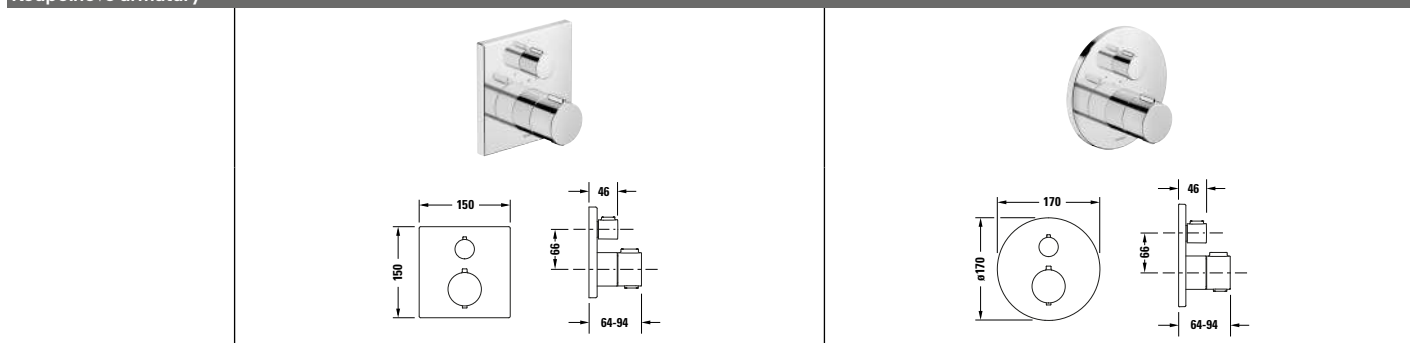

Koupelnové armatury

Typ produktu	Termostat pod omítku, 1 spotřebič		Termostat pod omítku, 1 spotřebič	
Připojení napouštění vody	Základní těleso		Základní těleso	
Regulace teploty	Termostatická kartuše		Termostatická kartuše	
Počet spotřebičů	1		1	
Trvar růžice	Hrnatý		Kulatý	
Šířka x Výška	150 x 150 mm		170 x 170 mm	
Bezpečnostní pojistka na 38 °C	✓		✓	
Vč. viditelné části	✓		✓	
Vč. funkční jednotky	✓		✓	
Barva			Bronz kartáčované	
	Objednací č.		Objednací č.	
	TH4200016004		TH4200016004	
	493 €		657 €	
Barva	Chrom Vysoký lesk		Chrom Vysoký lesk	
	Objednací č.		Objednací č.	
	TH4200015010		TH4200016010	
	493 €		470 €	
Barva			Zlatá Lesklá	
	Objednací č.		Objednací č.	
	TH4200016034		TH4200016034	
	657 €		657 €	
Barva	Černá Matná		Černá Matná	
	Objednací č.		Objednací č.	
	TH4200015046		TH4200016046	
	689 €		657 €	
Barva			Nerez kartáčované	
	Objednací č.		Objednací č.	
	TH4200016070		TH4200016070	
	657 €		657 €	

Potřebné produkty

Základní těleso

Typ produktu	Bluebox®		Bluebox®	
Druh montáže	Podomítkový		Podomítkový	
	Objednací č.		Objednací č.	
	DN 15	GK0900000000	153 €	GK0900000000
				153 €
Uzavírací ventil	DN 20	GK0900001000	267 €	GK0900001000
				267 €