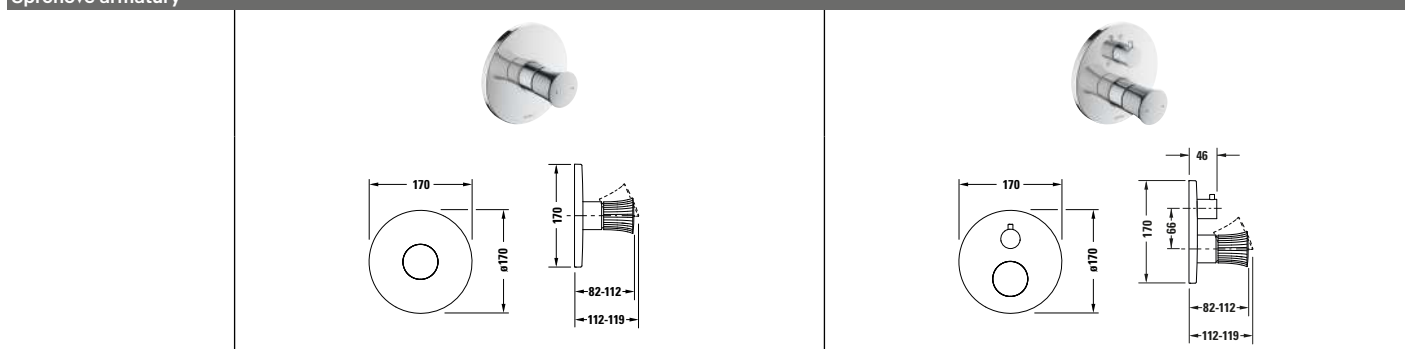

Sprchové armatury

Typ produktu	Páková sprchová baterie podomítková	Páková sprchová baterie podomítková
Připojení napouštění vody	Základní těleso	Základní těleso
Regulace teploty	Keramická kartuše	Keramická kartuše
Uživatel/Přepínač	-	Přepínací ventil
Počet spotřebičů	1	2
Trvar růžice	Kulatý	Kulatý
Tlak vody (3 bar)	24,5 l/min	22,5 l/min
Vč. viditelné části	✓	✓
Vč. funkční jednotky	✓	✓
	Objednací č.	Objednací č.
Chrom Vysoký lesk	WT4210010010 345 €	WT4210012010 515 €

Potřebné produkty

Základní těleso			
Typ produktu	Bluebox®	Bluebox®	
Druh montáže	Podomítkový	Podomítkový	
	Objednací č.	Objednací č.	
	DN 15 GK0900000000 153 €	GK0900000000 153 €	
Uzavírací ventil	DN 20 GK0900001000 267 €	GK0900001000 267 €